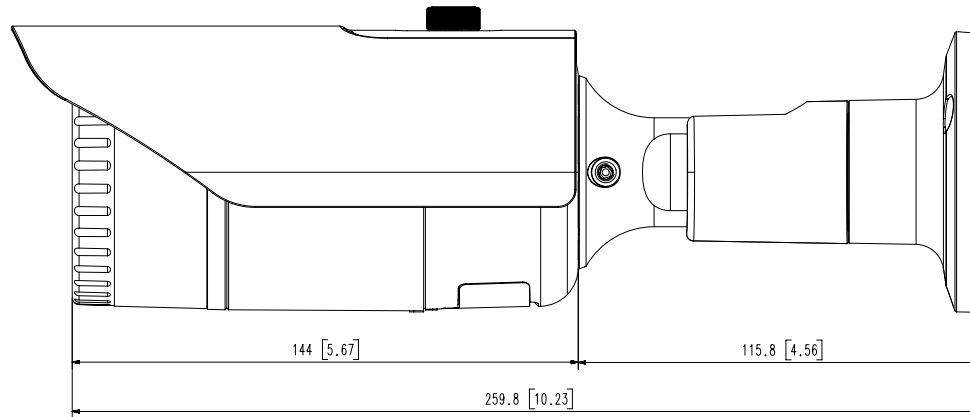

4	QNO-7082R/QNO-6084R	'20.05.31
3	QNO-6083R	'19.04.19
2	QNO-6082R	'19.04.19
1	HCO-6080R	'17.08.04
No.	MODEL NAME	DATE

Unit:mm[inch] SCALE:1/1 Hanwha Techwin