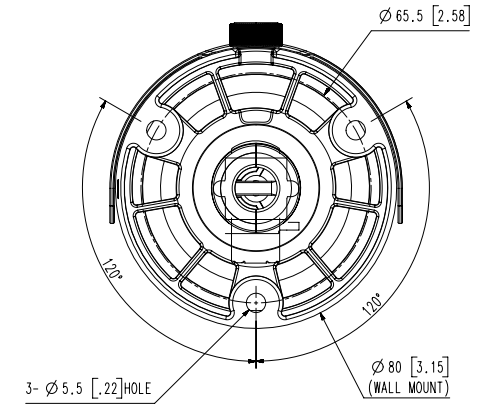

4	QNO-7082R/QNO-6084R	'20.05.31
3	QNO-6083R	'19.04.19
2	QNO-6082R	'19.04.19
1	HCO-6080R	'17.08.04
No.	MODEL NAME	DATE

Unit:mm[inch] SCALE:1/1 Hanwha Techwin