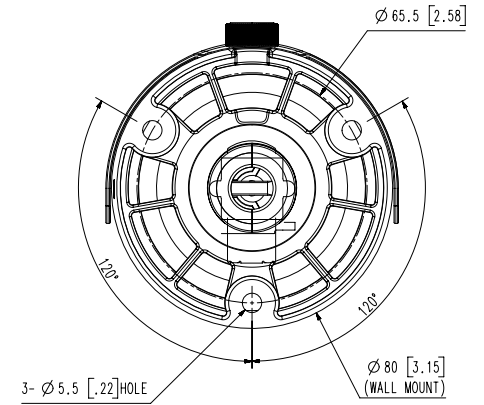

4	QNO-7082R/QNO-6084R	'20.05.31
3	QNO-6083R	'19.04.19
2	QNO-6082R	'19.04.19
1	HCO-6080R	'17.08.04
No.	MODEL NAME	DATE

Unit:mm[inch] SCALE:1/1 Hanwha Techwin