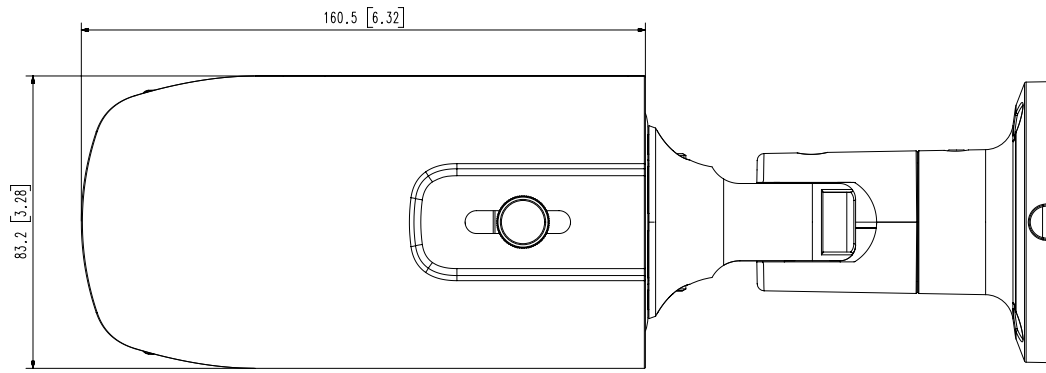

4	QNO-7082R/QNO-6084R	'20.05.31
3	QNO-6083R	'19.04.19
2	QNO-6082R	'19.04.19
1	HCO-6080R	'17.08.04
No.	MODEL NAME	DATE

Unit:mm[inch] SCALE:1/1 Hanwha Techwin