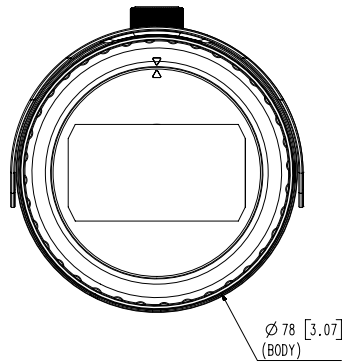

4	QNO-7082R/QNO-6084R	'20.05.31
3	QNO-6083R	'19.04.19
2	QNO-6082R	'19.04.19
1	HCO-6080R	'17.08.04
No.	MODEL NAME	DATE

Unit:mm[inch] SCALE:1/1 Hanwha Techwin