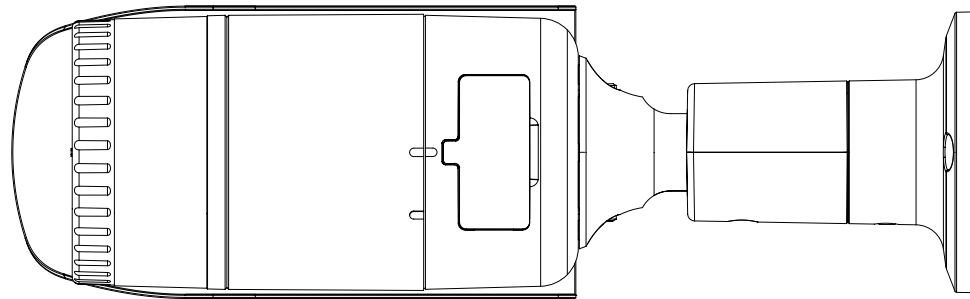

4	QNO-7082R/QNO-6084R	'20.05.31
3	QNO-6083R	'19.04.19
2	QNO-6082R	'19.04.19
1	HCO-6080R	'17.08.04
No.	MODEL NAME	DATE

Unit:mm[inch] SCALE:1/1 Hanwha Techwin