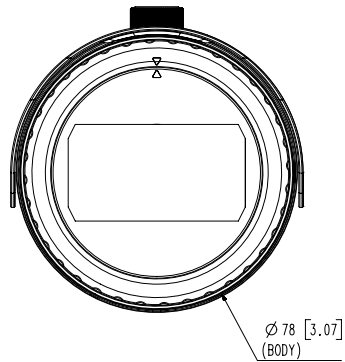

4	QNO-7082R/QNO-6084R	'20.05.31
3	QNO-6083R	'19.04.19
2	QNO-6082R	'19.04.19
1	HCO-6080R	'17.08.04
No.	MODEL NAME	DATE

Unit:mm[inch] SCALE:1/1 Hanwha Techwin