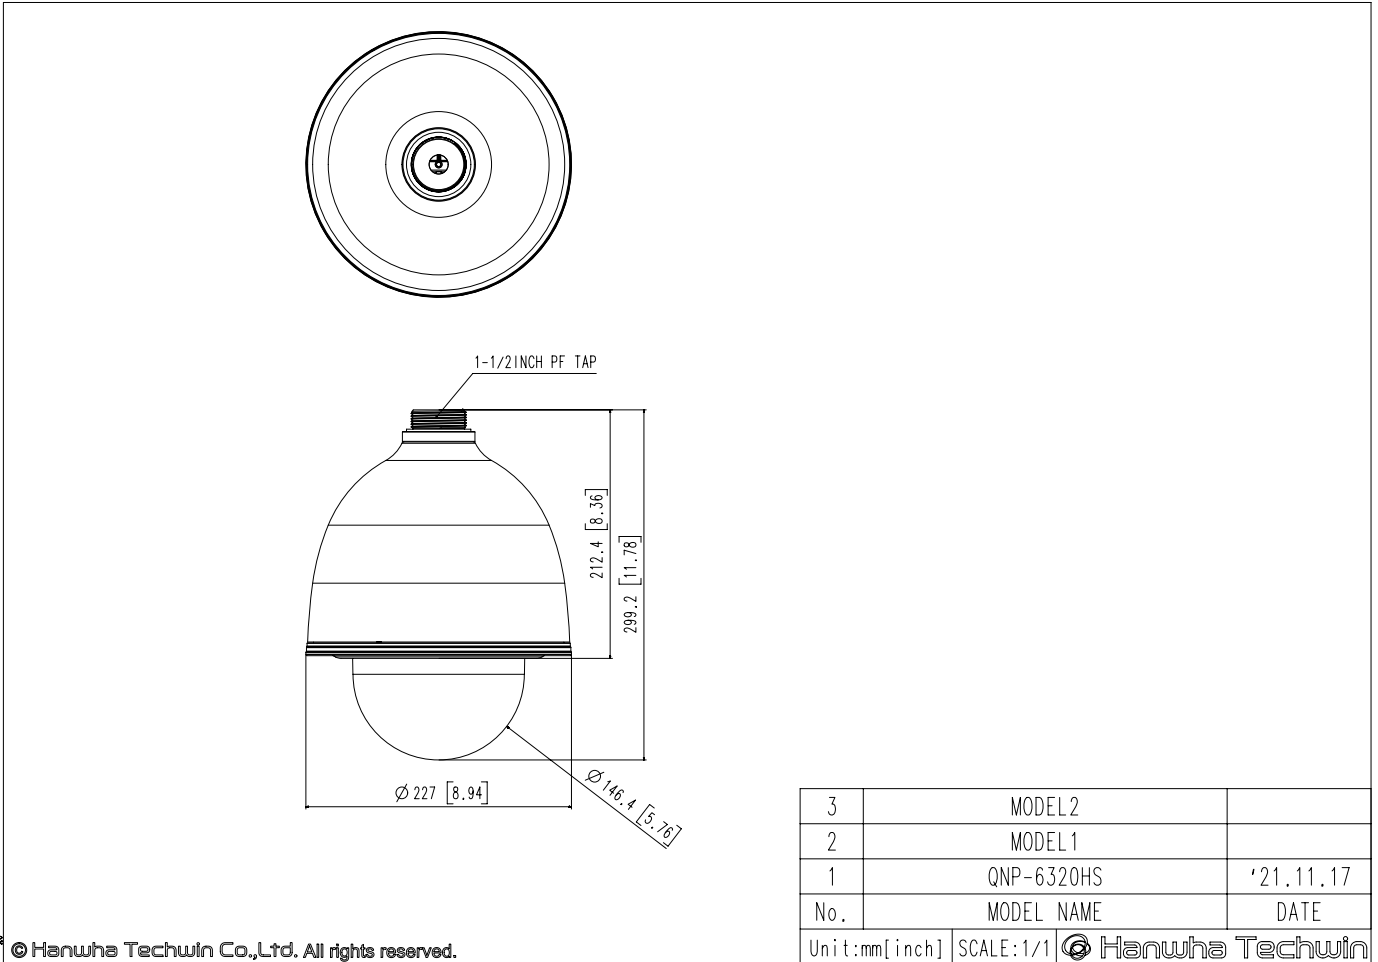

QNP-6320HS

2MP H.265 Stainless 32x PTZ Camera

Unit: mm [inch]

CAD

© Hanwha Techwin Co.,Ltd. All rights reserved.