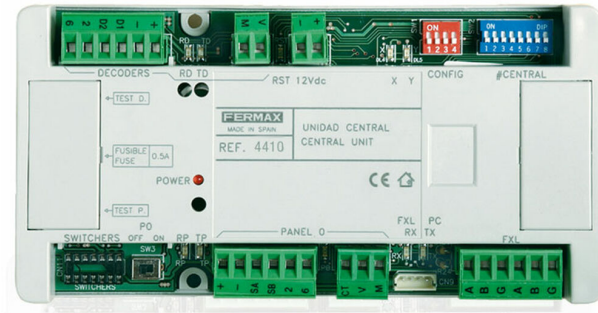

Product Code
PVT04410

AC+ CENTRAL UNIT

Reference	EAN
4410	8424299044101

Details.

Weight (kg)	Packaging measurements	Video Door Entry system	Access Control Technology
0.56427	(height x width x depth) cm 7,5x23x17,8	Technologie NO PE/VP	GENERICA