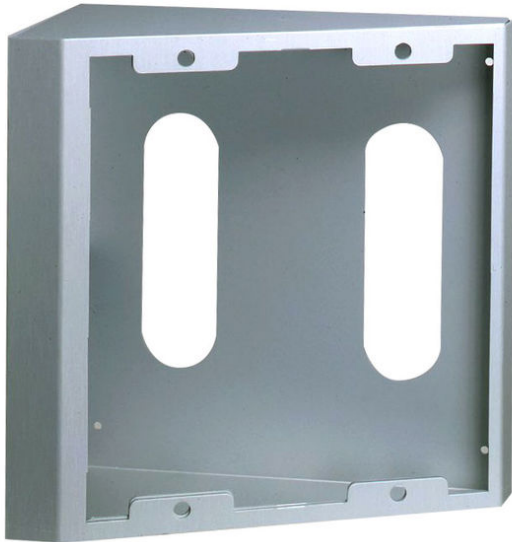

## CITY DOUBLE ANGLE BOX S7

Reference

8395

EAN

8424299083957

## Description

Necessary when the panel must be installed in a point of difficult accessibility, for example, behind a fence.

It is also useful to be able to focus the camera better, in places where the panel is installed in such a way that the person who has called is out of its field of vision.

They are made of 2mm thick anodized aluminum.

As it is possible to combine two plates, as long as they are from the same series, there are 3 series of double angular complements available, select the angular complement of the necessary series, depending on the case.

## Technical Details

Serves for SERIES: S7 -DUAL Dimensions: 285x345 mm  
(width-height):