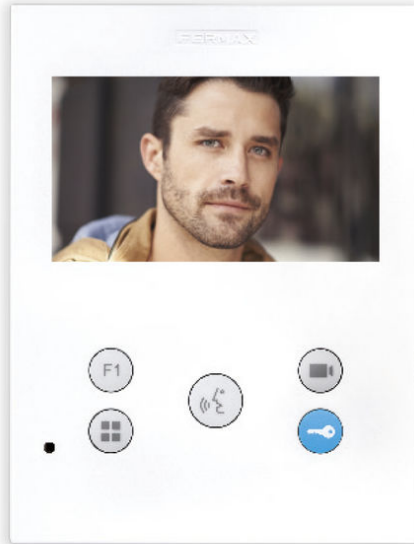

Product Code

F09448

DUOX PLUS VEO-XS 4.3" MONITOR

Reference

9448

EAN

8424299094489

Description.

Description

VEO-XS hands-free monitor. It is characterized by its small size and thickness, extra-flat. Thanks to its OSD menu and the layout of the buttons, its interaction with the user is simple and intuitive. Made of high impact ABS plastic. Textured finish for easy cleaning and UV protection to make it more resistant to sunlight.

The VEO-XS features a 4.3 "(16: 9) color widescreen display. Its balanced design with clean lines is distinctive, modern and minimalist. VEO-XS blends into the environment. When a call comes in, the picture appears automatically. When the conversation button is pressed, the conversation with the visitor begins. The image disappears automatically after 90 seconds or when the button is pressed again. To open the door, press the key button.

3389 UNIVERSAL FRAME LARGE 210x240

- Dimensions: 210 x 240 x 10 mm

Technical Details

GENERAL CHARACTERISTICS

- Technology: DUOX PLUS (non-polarised 2 wire full digital system)
- Audio/Video system: Audio/Video Color
- Set-up (Installation): Surface mounted (order connector ref. 9447 separately)
- Desktop support: Yes (ref. 9420)
- Hands-free communication: Yes
- Press-to-talk communication configurable: Yes
- Induction loop included: No (order monitor ref. 9458 with induction loop)
- Screen dimensions: 4,3" (Panoramic 16:9)
- Screen resolution (H x V): 480 x 272
- Color of the product: Matt white
- Number of pushbuttons: 5
- Kind of pushbuttons: Mechanical (silicone)
- Number of leds for lighted indications: 3 (red, blue, green with different states)