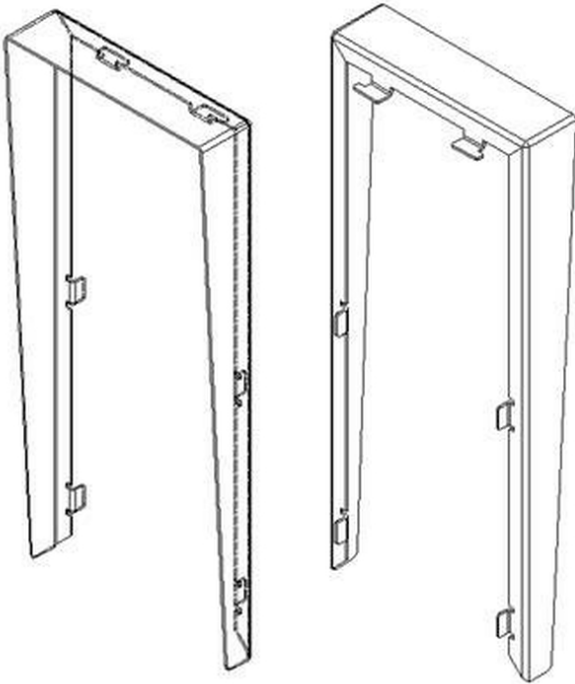

Product Code

F04704

MARINE ST4 HOOD

Reference

4704

EAN

8424299047041

Description.

Description

Very useful to protect the outdoor panel if, due to its location, it could be affected by external agents such as rain, snow, etc. It is advisable to seal the hood to the wall with silicone at the top and sides, as additional protection.

Technical Details

- ST1 - Dimensions: 154x184x40 mm (width-height-depth)
- ST2 - Dimensions: 154x244x40 mm (width-height-depth)
- ST3 - Dimensions: 154x364x40 mm (width-height-depth)
- ST4 - Dimensions: 154x489x40 mm (width-height-depth)

Details.

Product measurements (height x
width x depth) mm
489x154x40

Weight (kg)
0.6

Packaging measurements
(height x width x depth) cm
49x15,5x4

Video Door Entry system
Technologie
GENERICA