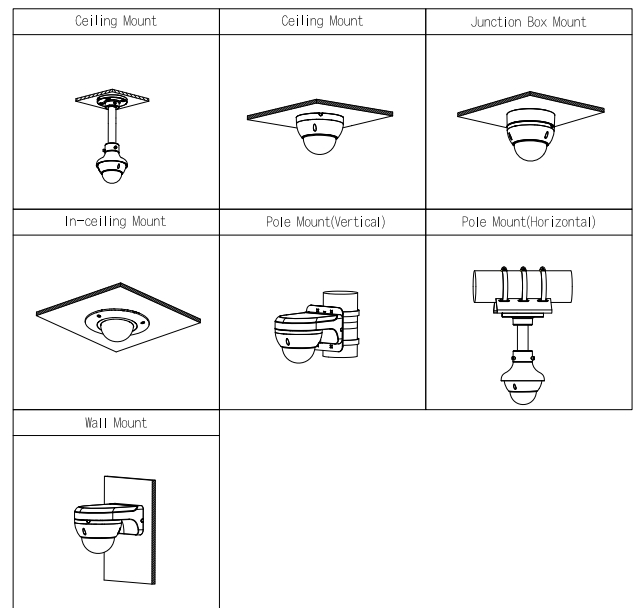

Power

Power Supply	12 VDC, 1 A ± 10% POE (802.3af)
Power Consumption	Basic: 2.3 W Max.: 6.1 W

Environment

Operating Temperature	-30 °C to +60 °C (-22 °F to +140 °F)
Operating Humidity	≤ 95%
Storage Temperature	-30 °C to +60 °C (-22 °F to +140 °F)
Storage Humidity	≤ 95%
Protection	IP66, IK10

Structure

Product Dimensions	89 mm × Φ122 mm (3.50" × Φ4.80")
Net Weight	0.5 kg (1.10 lb)
Gross Weight	0.7 kg (1.54 lb)

*The precision of the presets for PTZ cameras might vary depending on different series. For scenes with high requirements on the precision, contact your local sales representative for assistance with selecting the model.

Ordering Information

Type	Model	Description
4MP PTZ Camera	DH-SD22404DB-GNY	4MP 4x Starlight WizSense Network PTZ Camera
	SD22404DB-GNY	4MP 4x Starlight WizSense Network PTZ Camera
Accessories (Optional)	PFA137	Junction Box
	PFB203W	Wall Mount Bracket
	PFA152-E	Pole Mount Bracket
	PFA106	Mount Adapter
	PFB200C	In ceiling Mount Bracket
	PFB220C	Ceiling Mount Bracket
	PFM321D	12 VDC 1A Power Adapter
	PFM900-E	Integrated Mount Tester
TF-P100	MicroSD Memory Card	

Accessories

Optional: