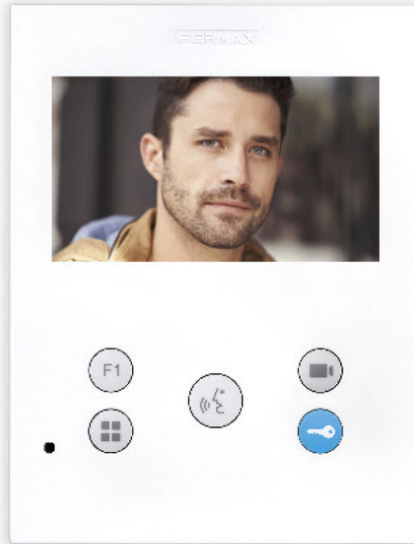

Product Code

F09458

DUOX PLUS VEO-XS DDA 4.3" MONITOR

Reference

9458

EAN

8424299094588

Description.

Description

VEO-XS hands-free monitor. It is characterized by its small size and thickness, extra-flat. Thanks to its OSD menu and the layout of the buttons, its interaction with the user is simple and intuitive. Made of high impact ABS plastic. Textured finish for easy cleaning and UV protection to make it more resistant to sunlight.

The VEO-XS features a 4.3 "(16: 9) color widescreen display. Its balanced design with clean lines is distinctive, modern and minimalist. VEO-XS blends into the environment. When a call comes in, the picture appears automatically. When the conversation button is pressed, the conversation with the visitor begins. The image disappears automatically after 90 seconds or when the button is pressed again. To open the door, press the key button.

3389 UNIVERSAL FRAME LARGE 120x240

- Dimensions: 120 x 240 x 10 mm

Technical Details

GENERAL CHARACTERISTICS

- Technology: DUOX PLUS (non-polarised 2 wire full digital system)
- Audio/Video system: Audio/Video Color
- Set-up (Installation): Surface mounted (order connector ref. 9447 separately)
- Desktop support: Yes (ref. 9420)
- Hands-free communication: Yes
- Press-to-talk communication configurable: Yes
- Induction loop : Yes
- Screen dimensions: 4,3" (Panoramic 16:9)
- Screen resolution (H x V): 480 x 272
- Color of the product: Matt white
- Number of pushbuttons: 5
- Kind of pushbuttons: Mechanical (silicone)
- Number of leds for lighted indications: 3 (red, blue, green with different states)