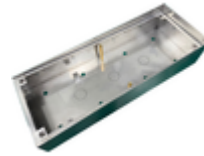

Details.

Product measurements (height x
width x depth) mm
410 X 155

Weight (kg)
1.919036

Packaging measurements
(height x width x depth) cm
46,8x10x21

Video Door Entry system
Technologie
MEET

Accessories

MARINE DIGITAL VIDEO PANEL MEET

MARINE PANEL FLUSH BOX MEET

F01458

MARINE PANEL SURFACE BOX MEET