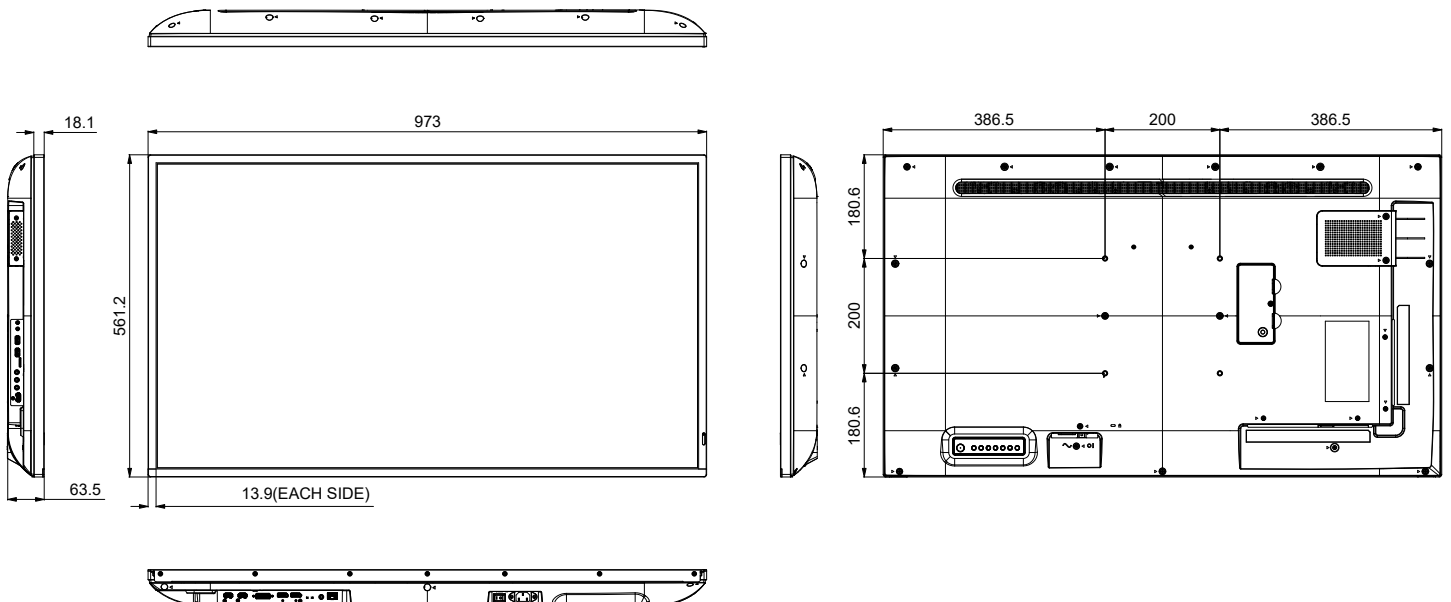

TECHNICAL DRAWING