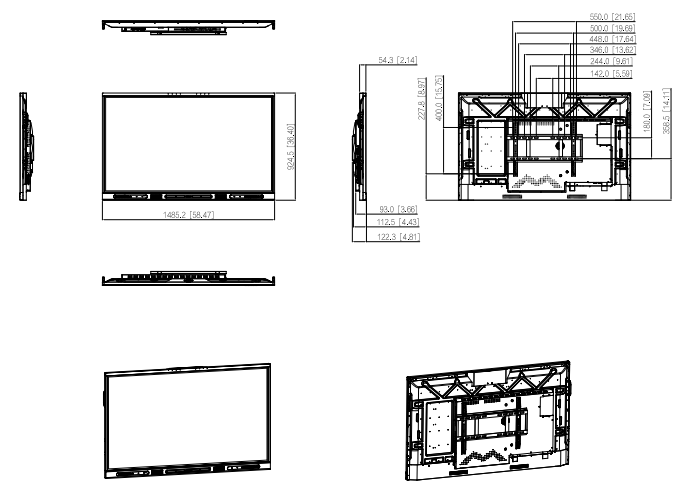

Panel Dimensions	65 inch; 75 inch; 86 inch
Backlight	DLED
Aspect Ratio	16:09
Brightness	400 cd/m ² (typ.)
Static Contrast	VA: 4000 (typ.); IPS: 1200 (typ.)
Resolution	3840 × 2160
Viewing Angle	178°(H) / 178°(V)
Lifespan	50,000 hours
Display Color	1.07 B/10 bit (8 bit + FRC)
Response Time	8ms (typ.)
Refresh Rate	60 Hz

Storage Humidity	10%–90% (RH)
Product Material	Metal
Glass	4 mm Anti-dazzle tempered glass
Casing Color (Frame/Rear)	Bottom/top: Silver; left/right: black; back: black
Product Dimensions	65-inch: 1,485.2 mm × 93.0 mm × 924.5 mm (58.47" × 3.66" × 36.40") 75-inch: 1,707.5 mm × 93.0 mm × 1,050.0 mm (67.22" × 3.66" × 41.34") 86-inch: 1,953.2 mm × 93.0 mm × 1,187.9 mm (76.90" × 3.66" × 46.77")
Packaging Dimensions	65-inch: 1,580.0 mm × 200.0 mm × 1030.0 mm (62.20" × 7.87" × 40.55") 75-inch: 1,800.0 mm × 200.0 mm × 1,165.0 mm (70.87" × 7.87" × 45.87") 86-inch: 2,050.0 mm × 200.0 mm × 1,310.0 mm (80.71" × 7.87" × 51.57")
Net Weight	65-inch: 42 kg (92.60 lb) 75-inch: 54 kg (119.05 lb) 86-inch: 70 kg (154.33 lb)
Gross Weight	65-inch: 52 kg (114.64 lb) 75-inch: 68 kg (149.92 lb) 86-inch: 85 kg (187.40 lb)
Holes Distance	65-inch: 500 mm × 400 mm (19.69" × 15.75") 75-inch: 600 mm × 400 mm (23.62" × 15.75") 86-inch: 800 mm × 400 mm (31.50" × 15.75")
Installation	Wall mount; mobile bracket
Packing List	Smart interactive whiteboard × 1 Power cord × 1 Passive stylus pen × 2 HDMI cable × 1 Quick start guide × 1 Wall mount bracket (already installed on the whiteboard) × 1 Accessory package × 1 Remote control × 1 Legal and Regulatory Information × 1
Certification	
Certifications	CB, CE, Energy Star, ROHS, REACH, WEEE

Dimensions (mm[inch])

65 inch

75 inch

86 inch

Installation