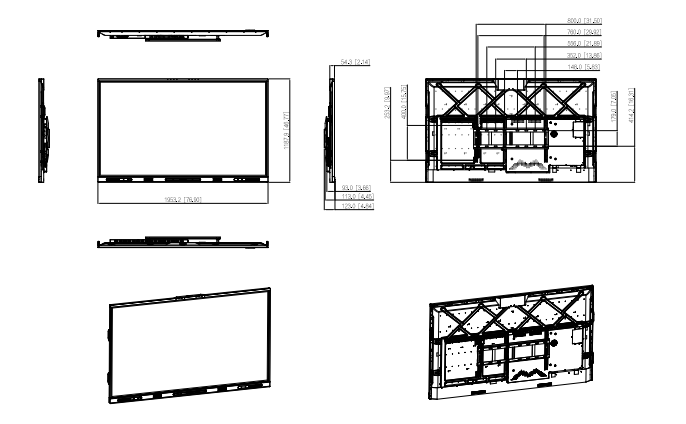

Storage Humidity	10%–90% (RH)
Product Material	Metal
Glass	4 mm Anti-dazzle tempered glass
Casing Color (Frame/Rear)	Bottom/top: Silver; left/right: black; back: black
Product Dimensions	65-inch: 1,485.2 mm × 93.0 mm × 924.5 mm (58.47" × 3.66" × 36.40") 75-inch: 1,707.5 mm × 93.0 mm × 1,050.0 mm (67.22" × 3.66" × 41.34") 86-inch: 1,953.2 mm × 93.0 mm × 1,187.9 mm (76.90" × 3.66" × 46.77")
Packaging Dimensions	65-inch: 1,580.0 mm × 200.0 mm × 1030.0 mm (62.20" × 7.87" × 40.55") 75-inch: 1,800.0 mm × 200.0 mm × 1,165.0 mm (70.87" × 7.87" × 45.87") 86-inch: 2,050.0 mm × 200.0 mm × 1,310.0 mm (80.71" × 7.87" × 51.57")
Net Weight	65-inch: 42 kg (92.60 lb) 75-inch: 54 kg (119.05 lb) 86-inch: 70 kg (154.33 lb)
Gross Weight	65-inch: 52 kg (114.64 lb) 75-inch: 68 kg (149.92 lb) 86-inch: 85 kg (187.40 lb)
Holes Distance	65-inch: 500 mm × 400 mm (19.69" × 15.75") 75-inch: 600 mm × 400 mm (23.62" × 15.75") 86-inch: 800 mm × 400 mm (31.50" × 15.75")
Installation	Wall mount; mobile bracket
Packing List	Smart interactive whiteboard × 1 Power cord × 1 Passive stylus pen × 2 HDMI cable × 1 Quick start guide × 1 Wall mount bracket (already installed on the whiteboard) × 1 Accessory package × 1 Remote control × 1 Legal and Regulatory Information × 1
Certification	
Certifications	CB, CE, Energy Star, ROHS, REACH, WEEE

Dimensions (mm[inch])

65 inch

75 inch

86 inch

Installation