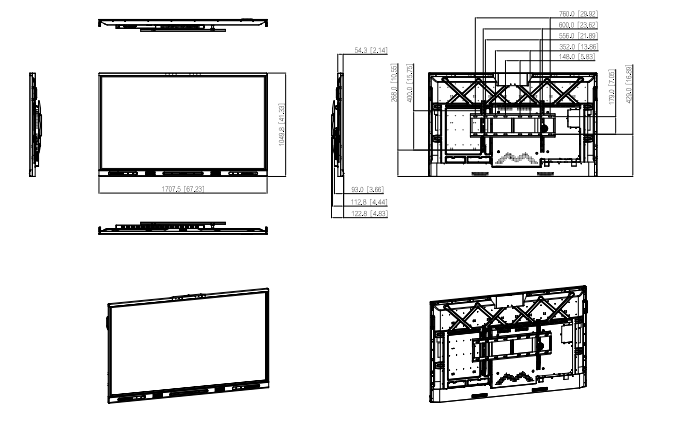

Storage Humidity	10%–90% (RH)
Product Material	Metal
Glass	4 mm Anti-dazzle tempered glass
Casing Color (Frame/Rear)	Bottom/top: Silver; left/right: black; back: black
Product Dimensions	65-inch: 1,485.2 mm × 93.0 mm × 924.5 mm (58.47" × 3.66" × 36.40") 75-inch: 1,707.5 mm × 93.0 mm × 1,050.0 mm (67.22" × 3.66" × 41.34") 86-inch: 1,953.2 mm × 93.0 mm × 1,187.9 mm (76.90" × 3.66" × 46.77")
Packaging Dimensions	65-inch: 1,580.0 mm × 200.0 mm × 1030.0 mm (62.20" × 7.87" × 40.55") 75-inch: 1,800.0 mm × 200.0 mm × 1,165.0 mm (70.87" × 7.87" × 45.87") 86-inch: 2,050.0 mm × 200.0 mm × 1,310.0 mm (80.71" × 7.87" × 51.57")
Net Weight	65-inch: 42 kg (92.60 lb) 75-inch: 54 kg (119.05 lb) 86-inch: 70 kg (154.33 lb)
Gross Weight	65-inch: 52 kg (114.64 lb) 75-inch: 68 kg (149.92 lb) 86-inch: 85 kg (187.40 lb)
Holes Distance	65-inch: 500 mm × 400 mm (19.69" × 15.75") 75-inch: 600 mm × 400 mm (23.62" × 15.75") 86-inch: 800 mm × 400 mm (31.50" × 15.75")
Installation	Wall mount; mobile bracket
Packing List	Smart interactive whiteboard × 1 Power cord × 1 Passive stylus pen × 2 HDMI cable × 1 Quick start guide × 1 Wall mount bracket (already installed on the whiteboard) × 1 Accessory package × 1 Remote control × 1 Legal and Regulatory Information × 1
Certification	
Certifications	CB, CE, Energy Star, ROHS, REACH, WEEE

Dimensions (mm[inch])

65 inch

75 inch

86 inch

Installation