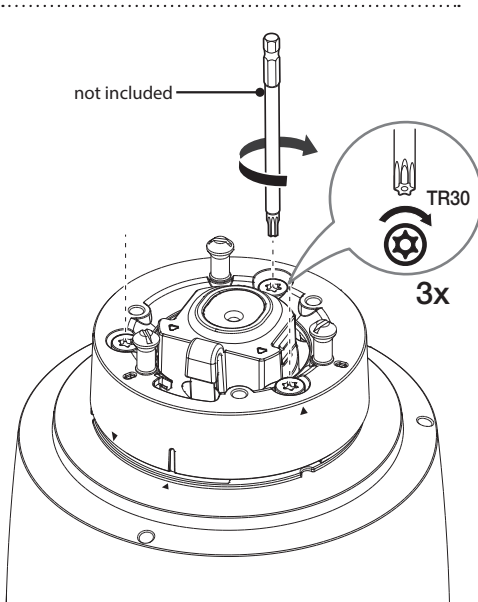

## Installation Precautions

- Make sure that the installation place can endure at least 4 times of the total weight of the Wall&Pole Mount, PTZ Adaptor and Camera.
- When installing the product outdoors, use interlocking devices made of stainless steel.

## Installation

2

4

3

5