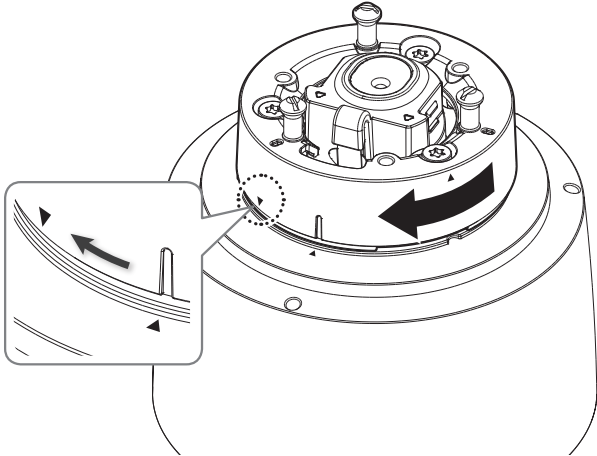

## Installation Precautions

- Make sure that the installation place can endure at least 4 times of the total weight of the Wall&Pole Mount, PTZ Adaptor and Camera.
- When installing the product outdoors, use interlocking devices made of stainless steel.

## Package

1EA

## Installation

2

4

3

5