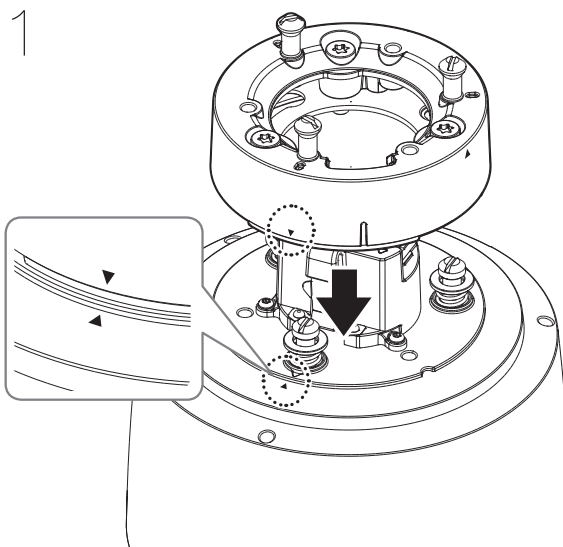

Installation