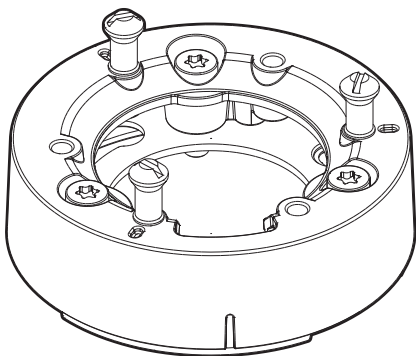

PTZ Adaptor

SBP-156WA

Hanwha Vision

Installation Precautions

- Make sure that the installation place can endure at least 4 times of the total weight of the Wall&Pole Mount, PTZ Adaptor and Camera.
- When installing the product outdoors, use interlocking devices made of stainless steel.

Package