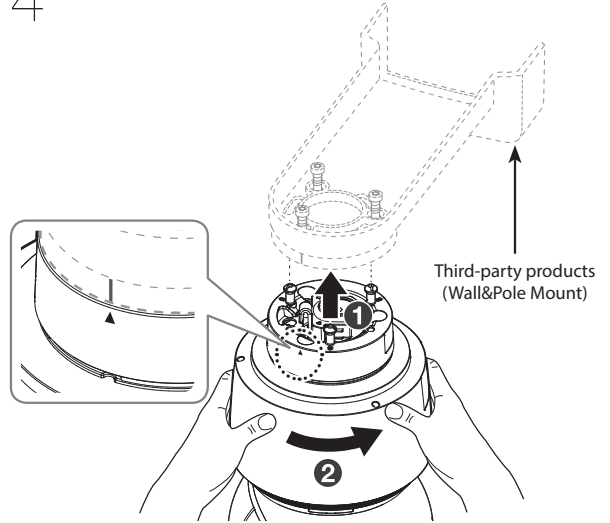

## Installation Precautions

- Make sure that the installation place can endure at least 4 times of the total weight of the Wall&Pole Mount, PTZ Adaptor and Camera.
- When installing the product outdoors, use interlocking devices made of stainless steel.

## Package

1EA

## Installation

2

4

3

5