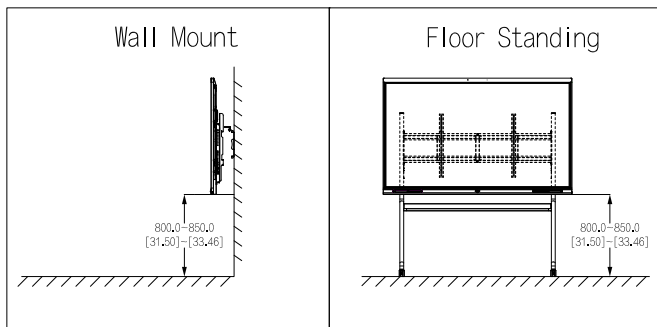

Speaker

Built-in Speaker	2
Power	2.0 sound channel, front-end: 2 × 15 W

General

Power Supply	100–240 VAC, 50/60 Hz
Power Consumption	65-inch: 120 W (typ.); 200 W (max.) 75-inch: 150 W (typ.); 300 W (max.) 86-inch: 200 W (typ.); 400 W (max.)
Standby Power Consumption	≤0.5 W
Operating Temperature	0 °C to +40 °C (+32 °F to +104 °F)
Storage Temperature	-10 °C to +50 °C (+14 °F to +122 °F)
Operating Humidity	10%–90% (RH)
Storage Humidity	10%–90% (RH)
Product Material	Metal
Glass	4 mm Anti-dazzle tempered glass
Casing Color (Frame/Rear)	Bottom/top: Silver; left/right: black; back: black
Product Dimensions	65-inch: 1,485.2 mm × 93.0 mm × 924.5 mm (58.47" × 3.66" × 36.40") 75-inch: 1,707.5 mm × 93.0 mm × 1,050.0 mm (67.22" × 3.66" × 41.34") 86-inch: 1,953.2 mm × 93.0 mm × 1,187.9 mm (76.90" × 3.66" × 46.77")
Packaging Dimensions	65-inch: 1,580.0 mm × 200.0 mm × 1030.0 mm (62.20" × 7.87" × 40.55") 75-inch: 1,800.0 mm × 200.0 mm × 1,165.0 mm (70.87" × 7.87" × 45.87") 86-inch: 2,050.0 mm × 200.0 mm × 1,310.0 mm (80.71" × 7.87" × 51.57")
Net Weight	65-inch: 40 kg (88.19 lb) 75-inch: 52 kg (114.64 lb) 86-inch: 68 kg (149.92 lb)
Gross Weight	65-inch: 50 kg (110.23 lb) 75-inch: 65 kg (143.30 lb) 86-inch: 82 kg (180.78 lb)

Holes Distance	65-inch: 500 mm × 400 mm (19.69" × 15.75") 75-inch: 600 mm × 400 mm (23.62" × 15.75") 86-inch: 800 mm × 400 mm (31.50" × 15.75")
Installation	Wall mount; mobile bracket
Packing List	Smart interactive whiteboard × 1 Power cord × 1 Passive stylus pen × 2 HDMI cable × 1 Quick start guide × 1 Wall mount bracket (already installed on the whiteboard) × 1 Accessory package × 1 Remote control × 1 Legal and Regulatory Information × 1
Certification	
Certifications	CE, CB, Energy Star, ERP, RoHS, WEEE

75 inch

86 inch

Installation

Dimensions (mm[inch])

65 inch

Panels