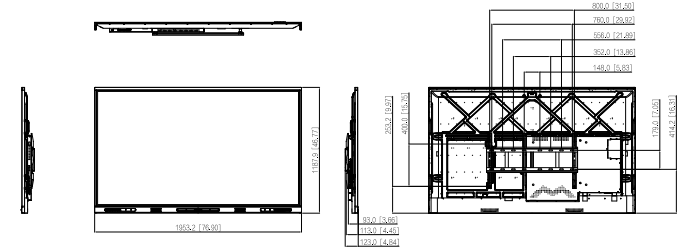

Holes Distance	65-inch: 500 mm × 400 mm (19.69" × 15.75") 75-inch: 600 mm × 400 mm (23.62" × 15.75") 86-inch: 800 mm × 400 mm (31.50" × 15.75")
Installation	Wall mount; mobile bracket
Packing List	Smart interactive whiteboard × 1 Power cord × 1 Passive stylus pen × 2 HDMI cable × 1 Quick start guide × 1 Wall mount bracket (already installed on the whiteboard) × 1 Accessory package × 1 Remote control × 1 Legal and Regulatory Information × 1
Certification	
Certifications	CE, CB, Energy Star, ERP, RoHS, WEEE

86 inch

Installation

Dimensions (mm[inch])

Panels