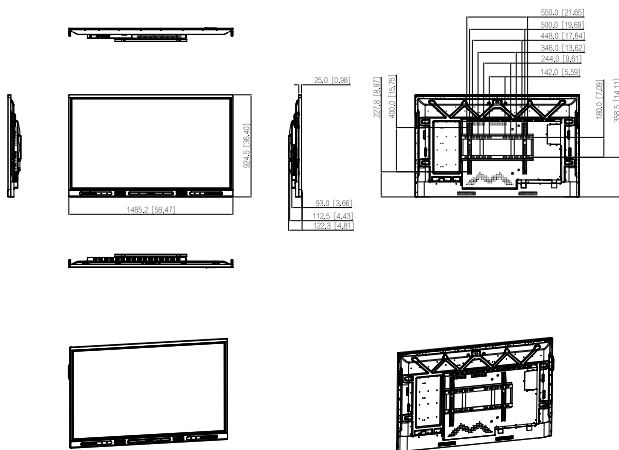

LCD Panel

Panel Dimensions	65 inch; 75 inch; 86 inch
Backlight	DLED
Aspect Ratio	16:09
Brightness	400 cd/m ² (typ.)
Contrast	VA: 4000; IPS: 1200
Resolution	3840 × 2160
Viewing Angle	178° (H) / 178° (V)
Lifespan	50,000 hours
Display Color	1.07 B
Response Time	8 ms (typ.)
Refresh Rate	60 Hz

Holes Distance	65-inch: 500 mm × 400 mm (19.69" × 15.75") 75-inch: 600 mm × 400 mm (23.62" × 15.75") 86-inch: 800 mm × 400 mm (31.50" × 15.75")
Installation	Wall mount; mobile bracket
Packing List	Smart interactive whiteboard × 1 Power cord × 1 Passive stylus pen × 2 HDMI cable × 1 Quick start guide × 1 Wall mount bracket (already installed on the whiteboard) × 1 Accessory package × 1 Remote control × 1 Legal and Regulatory Information × 1
Certification	
Certifications	CE, CB, Energy Star, ERP, RoHS, WEEE

75 inch

86 inch

Installation

Dimensions (mm[inch])

65 inch

Panels