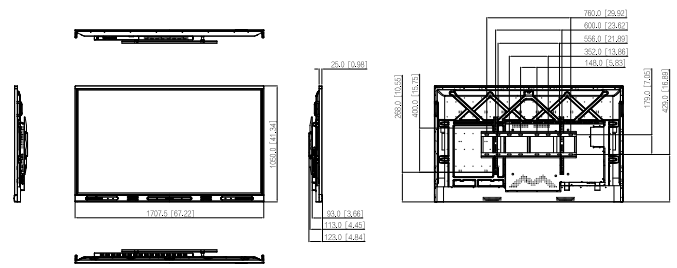

Speaker

Built-in Speaker	2
Power	2.0 sound channel, front-end: 2 × 15 W

General

Power Supply	100–240 VAC, 50/60 Hz
Power Consumption	65-inch: 120 W (typ.); 200 W (max.) 75-inch: 150 W (typ.); 300 W (max.) 86-inch: 200 W (typ.); 400 W (max.)
Standby Power Consumption	≤0.5 W
Operating Temperature	0 °C to +40 °C (+32 °F to +104 °F)
Storage Temperature	-10 °C to +50 °C (+14 °F to +122 °F)
Operating Humidity	10%–90% (RH)
Storage Humidity	10%–90% (RH)
Product Material	Metal
Glass	4 mm Anti-dazzle tempered glass
Casing Color (Frame/Rear)	Bottom/top: Silver; left/right: black; back: black
Product Dimensions	65-inch: 1,485.2 mm × 93.0 mm × 924.5 mm (58.47" × 3.66" × 36.40") 75-inch: 1,707.5 mm × 93.0 mm × 1,050.0 mm (67.22" × 3.66" × 41.34") 86-inch: 1,953.2 mm × 93.0 mm × 1,187.9 mm (76.90" × 3.66" × 46.77")
Packaging Dimensions	65-inch: 1,580.0 mm × 200.0 mm × 1030.0 mm (62.20" × 7.87" × 40.55") 75-inch: 1,800.0 mm × 200.0 mm × 1,165.0 mm (70.87" × 7.87" × 45.87") 86-inch: 2,050.0 mm × 200.0 mm × 1,310.0 mm (80.71" × 7.87" × 51.57")
Net Weight	65-inch: 40 kg (88.19 lb) 75-inch: 52 kg (114.64 lb) 86-inch: 68 kg (149.92 lb)
Gross Weight	65-inch: 50 kg (110.23 lb) 75-inch: 65 kg (143.30 lb) 86-inch: 82 kg (180.78 lb)

Holes Distance	65-inch: 500 mm × 400 mm (19.69" × 15.75") 75-inch: 600 mm × 400 mm (23.62" × 15.75") 86-inch: 800 mm × 400 mm (31.50" × 15.75")
Installation	Wall mount; mobile bracket
Packing List	Smart interactive whiteboard × 1 Power cord × 1 Passive stylus pen × 2 HDMI cable × 1 Quick start guide × 1 Wall mount bracket (already installed on the whiteboard) × 1 Accessory package × 1 Remote control × 1 Legal and Regulatory Information × 1
Certification	
Certifications	CE, CB, Energy Star, ERP, RoHS, WEEE