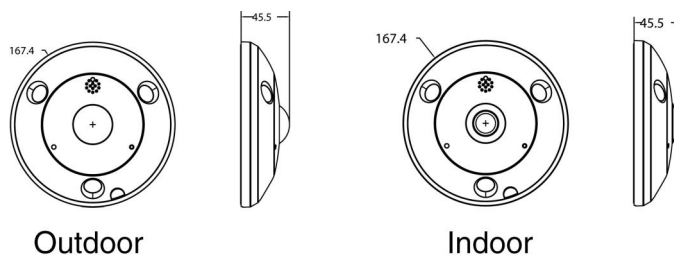

Video intelligens

Intersection analysis	Detect and analyze flow in an intersection-like scene, and generate reports. Support one intersection with max. 10 ways.
Heat map	A graphic description of visits (calculated by number of people or dwell time) in a configured area. Space heat map and time heat map line chart can be generated.

Wyroby zgodne

Kategoria	Odniesienie	Opis
Wsporniki i uchwyty	TVF-BBM	Puszka montażowa do kamer TruVision 360° sufitowa, wbudowany przepust kablowy, metalowa, do zastosowań wewnętrznych i zewnętrznych
Wsporniki i uchwyty	TVF-CBM	Pierścień montażowy TruVision 360° (do użytku z TVD-PPB do montażu wiszącego lub TVD-SNB do montażu na ścianie)
Wsporniki i uchwyty	TVF-WBM	Puszka montażowa kątowna do kamer TruVision 360° ścienna, wbudowany przepust kablowy, metalowa, do zastosowań wewnętrznych i zewnętrznych

Będąc firmą innowacyjną, Carrier Fire & Security zastrzega sobie prawo do zmian w specyfikacji wyrobów bez uprzedzenia. W celu uzyskania najnowszych specyfikacji prosimy o wizytę na stronie pl/firesecurityproducts.com lub kontakt z przedstawicielem handlowym.

Last updated on 5 April 2024 - 10:36