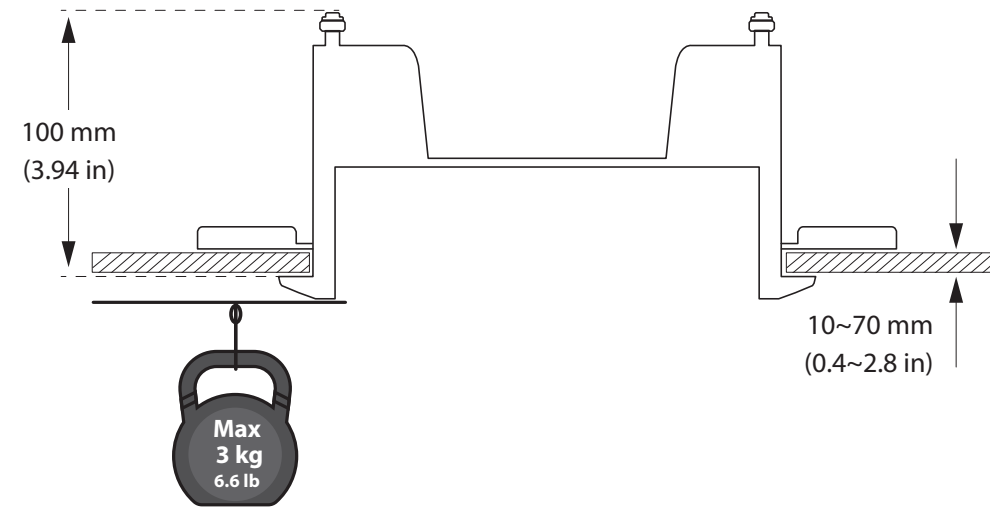

# In-ceiling Mount

SHD-1200FPW

## Installation Precautions

• Be sure to secure the Safety Wire to avoid a product fall.

2

## Package

Case Top

Screws (2EA)

Installation Guide Sticker

Safety Wire

Safety Bracket