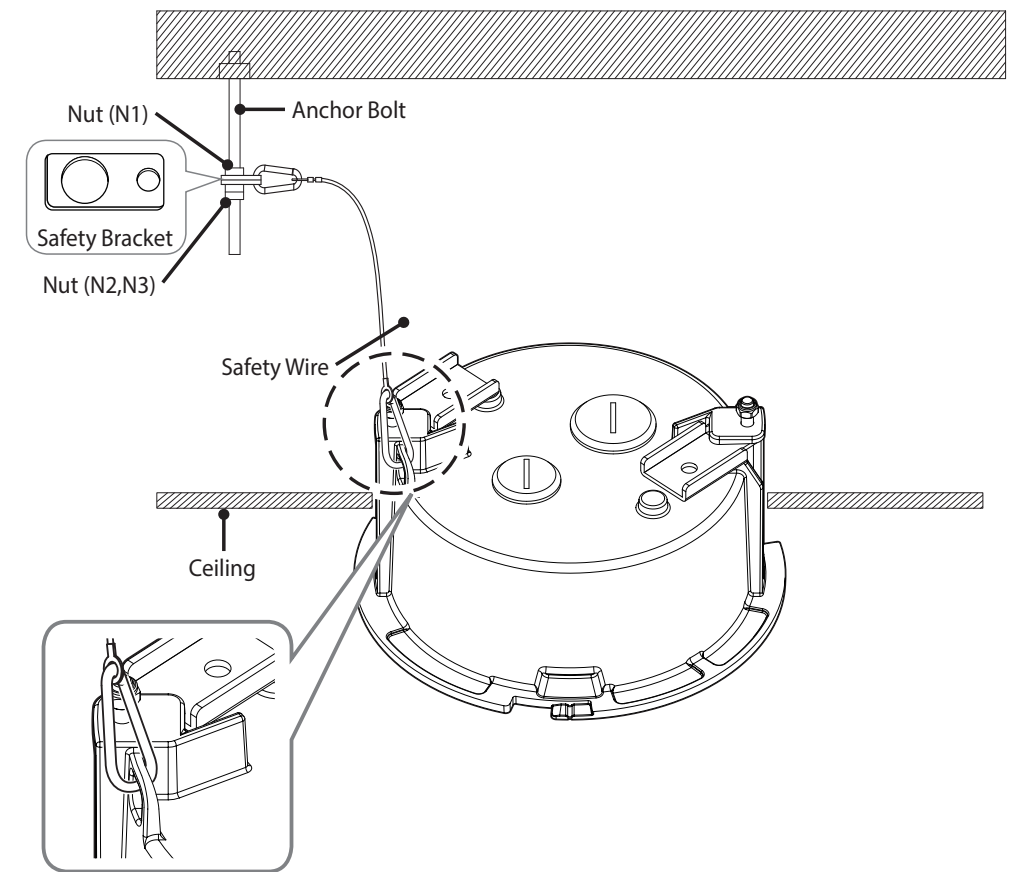

# In-ceiling Mount

SHD-1200FPW

## Installation Precautions

• Be sure to secure the Safety Wire to avoid a product fall.

2

## Package

Case Top

Screws (2EA)

Installation Guide Sticker

Safety Wire

Safety Bracket