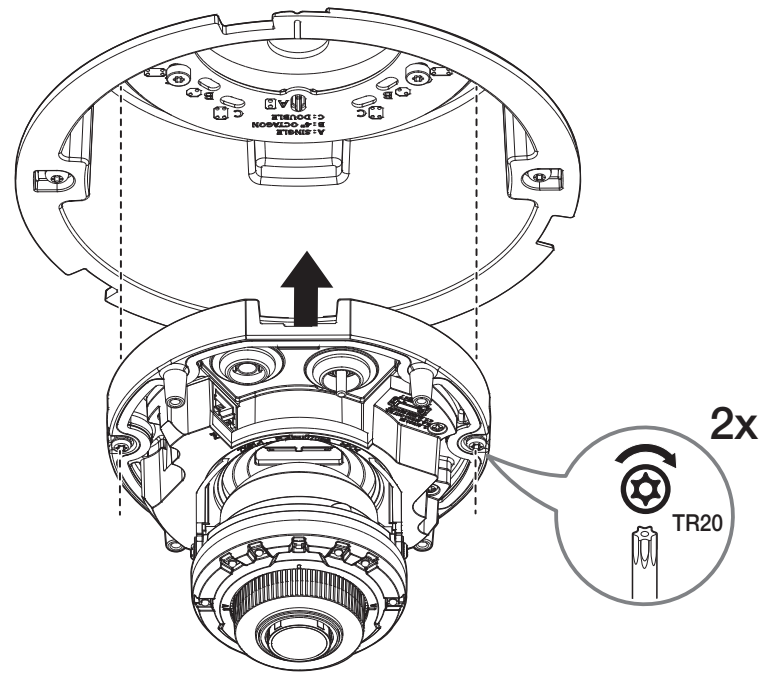

Installation Guide Sticker

Safety Wire

Safety Bracket

PT01-006073A

Installation

1

3

SHD-1400FPW only

4-1

SHD-1400FPW

4-2

SHD-1400FW

6

8

5

7