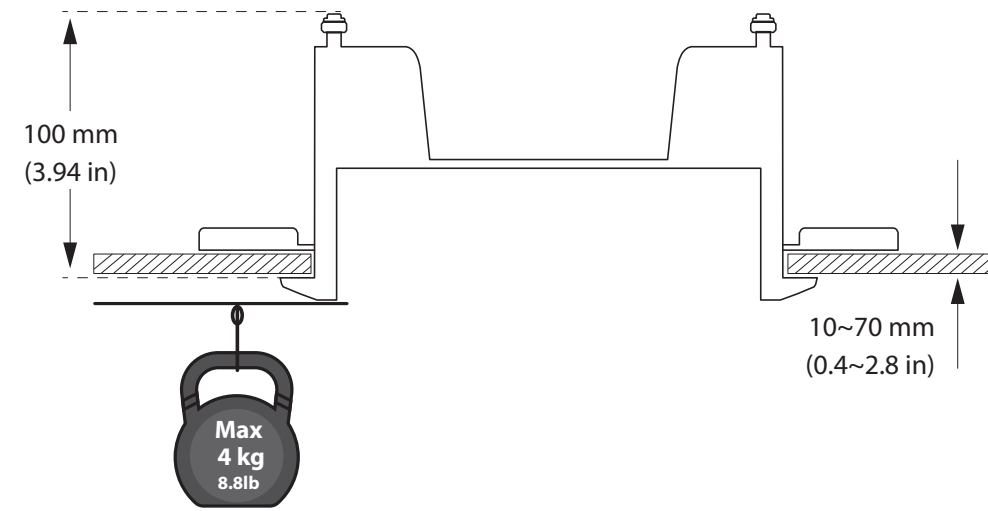

In-ceiling Mount

SHD-1400FPW
SHD-1400FW

Installation Precautions

• Be sure to secure the Safety Wire to avoid a product fall.

2

Package

Case Top

Screws (4EA)

Installation Guide Sticker

Safety Wire

Safety Bracket

PT01-006073A

Installation

1

3

SHD-1400FPW only