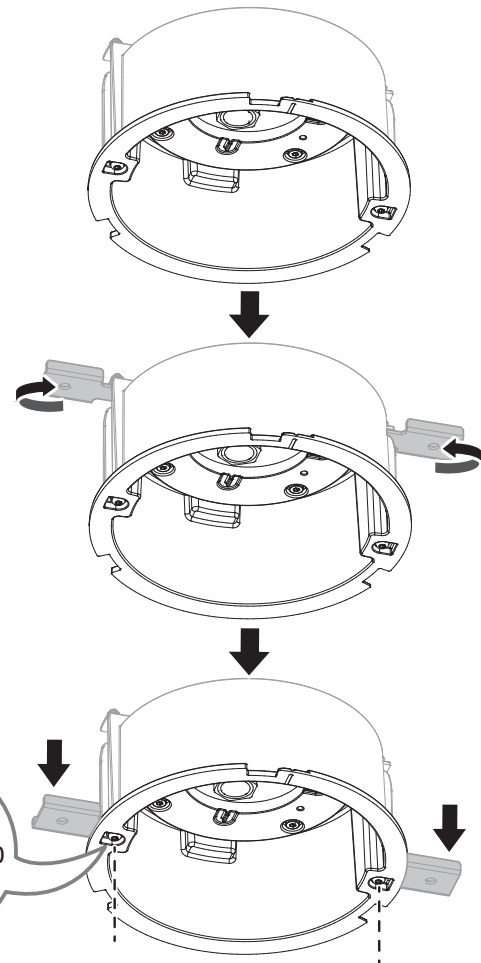

In-ceiling Mount

SHD-1400FPW
SHD-1400FW

Installation Precautions

• Be sure to secure the Safety Wire to avoid a product fall.

2

Package

Case Top

Screws (4EA)

Installation Guide Sticker

Safety Wire

Safety Bracket

PT01-006073A

Installation

1

3

SHD-1400FPW only

4-1

SHD-1400FPW

4-2

SHD-1400FW

6

8

5

7