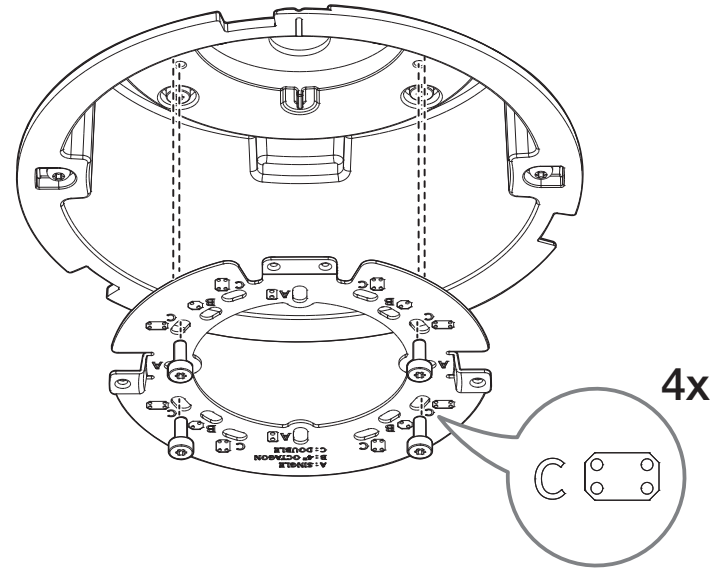

Installation Guide Sticker

Safety Wire

Safety Bracket

PT01-006073A

Installation

1

3

SHD-1400FPW only

4-1

SHD-1400FPW

4-2

SHD-1400FW

6

8

5

7