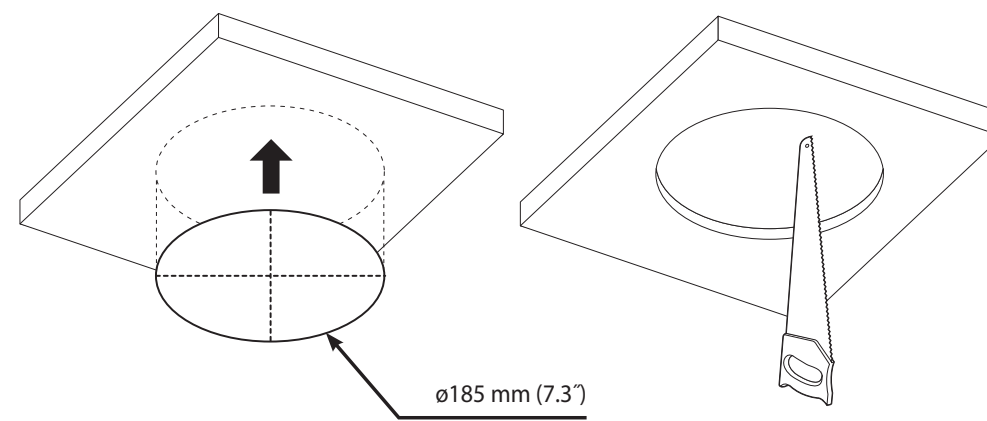

In-ceiling Mount

SHD-1400FPW
SHD-1400FW

Installation Precautions

• Be sure to secure the Safety Wire to avoid a product fall.

2

Package

Case Top

Screws (4EA)

Installation Guide Sticker

Safety Wire

Safety Bracket

PT01-006073A

Installation

1

3

SHD-1400FPW only