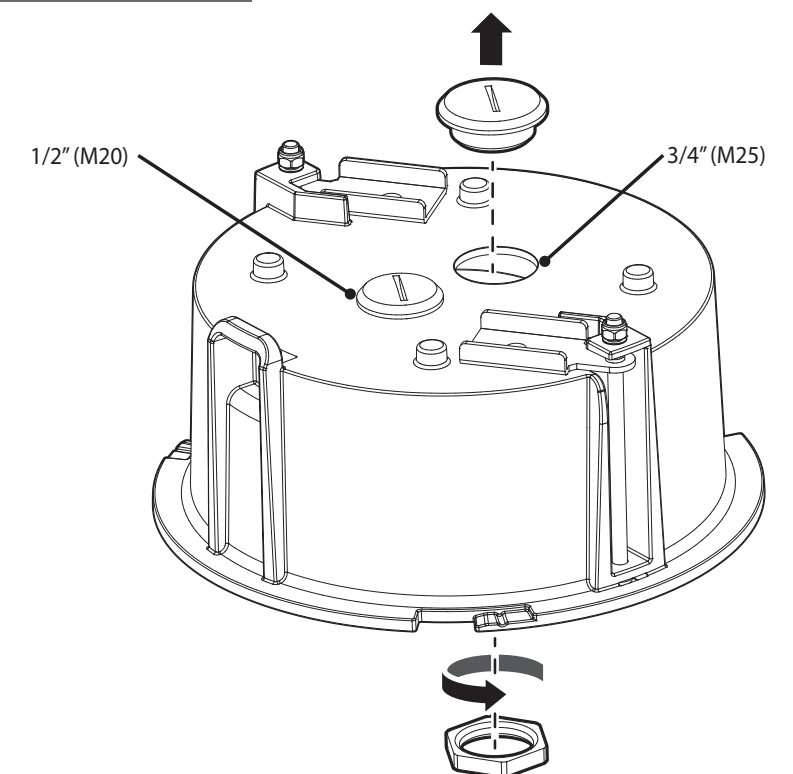

In-ceiling Mount

SHD-1400FPW
SHD-1400FW

Installation Precautions

• Be sure to secure the Safety Wire to avoid a product fall.

2

Package

Case Top

Screws (4EA)

Installation Guide Sticker

Safety Wire

Safety Bracket

PT01-006073A

Installation

1

3

SHD-1400FPW only

4-1

SHD-1400FPW

4-2

SHD-1400FW

6

8

5

7