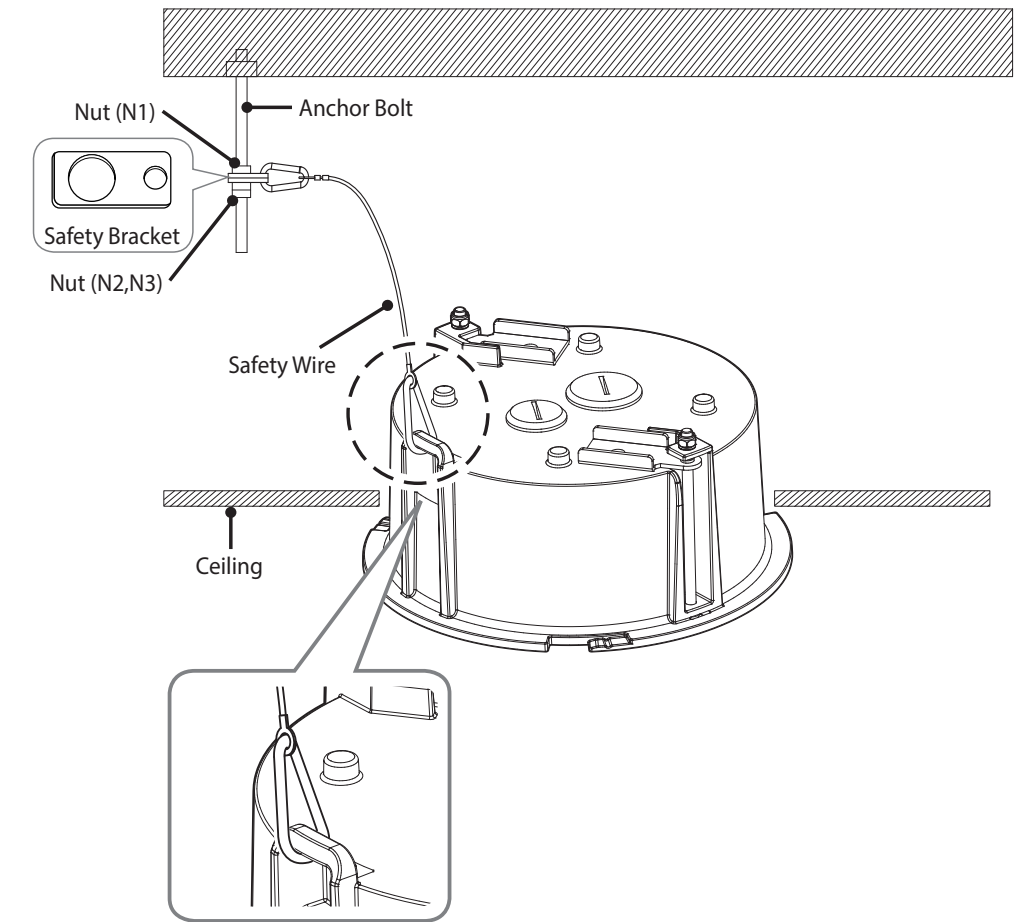

In-ceiling Mount

SHD-1400FPW
SHD-1400FW

Installation Precautions

• Be sure to secure the Safety Wire to avoid a product fall.

2

Package

Case Top

Screws (4EA)

Installation Guide Sticker

Safety Wire

Safety Bracket

PT01-006073A

Installation

1

3

SHD-1400FPW only