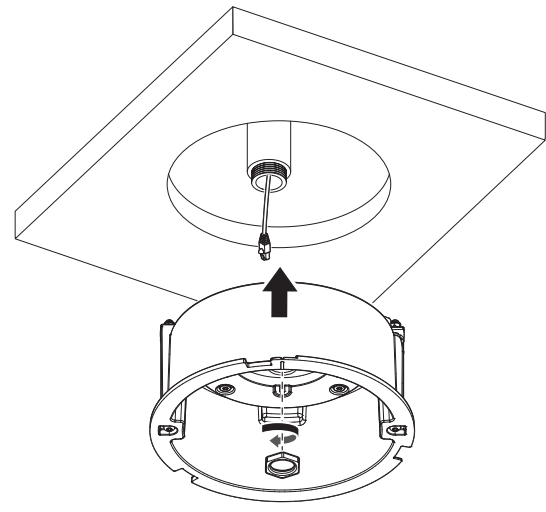

4-1

SHD-1400FPW