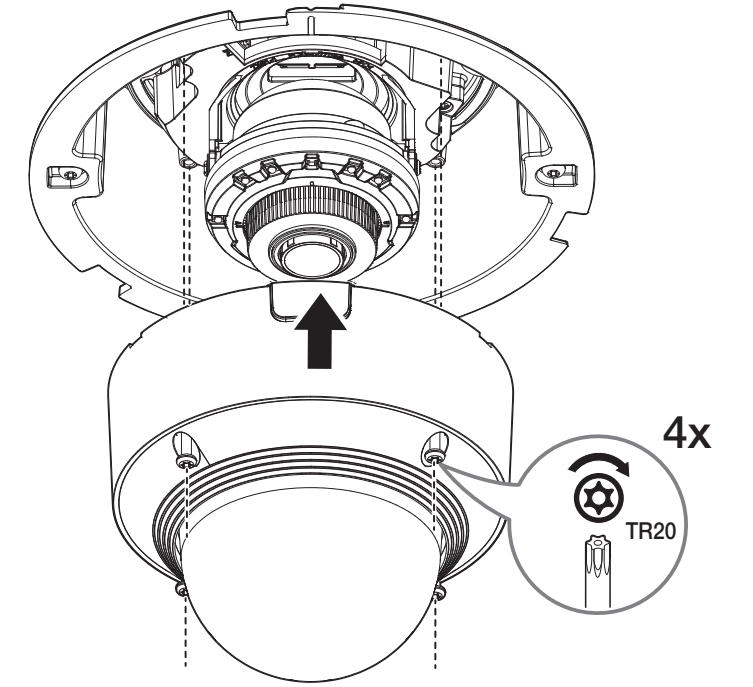

Installation Guide Sticker

Safety Wire

Safety Bracket

PT01-006073A

Installation

1

3

SHD-1400FPW only

4-1

SHD-1400FPW

4-2

SHD-1400FW

6

8

5

7