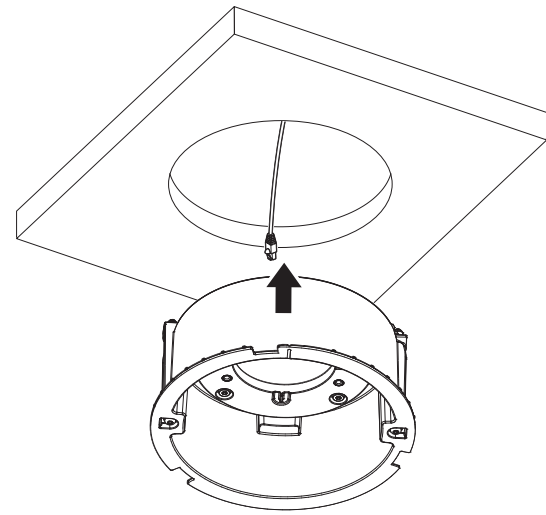

4-2

SHD-1400FW