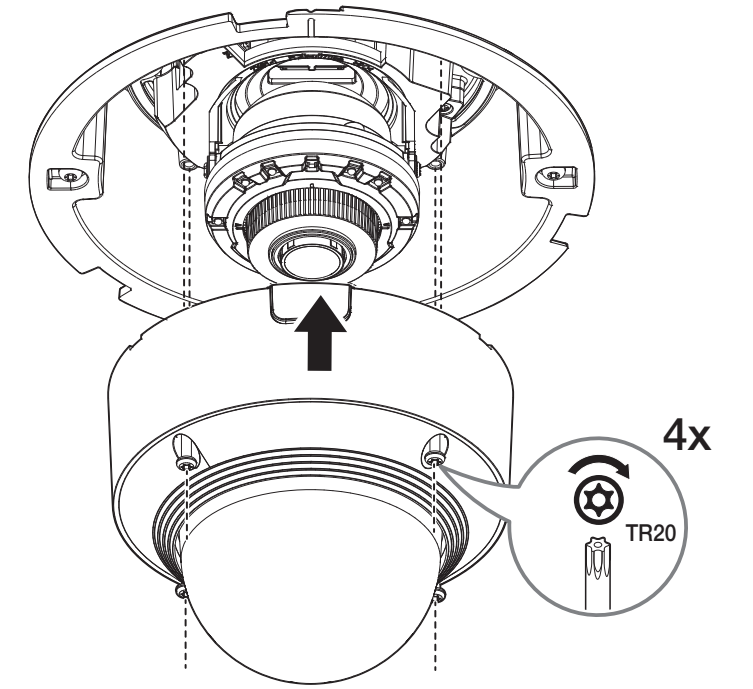

4-1

SHD-1400FPW

4-2

SHD-1400FW

6

8

5

7

9