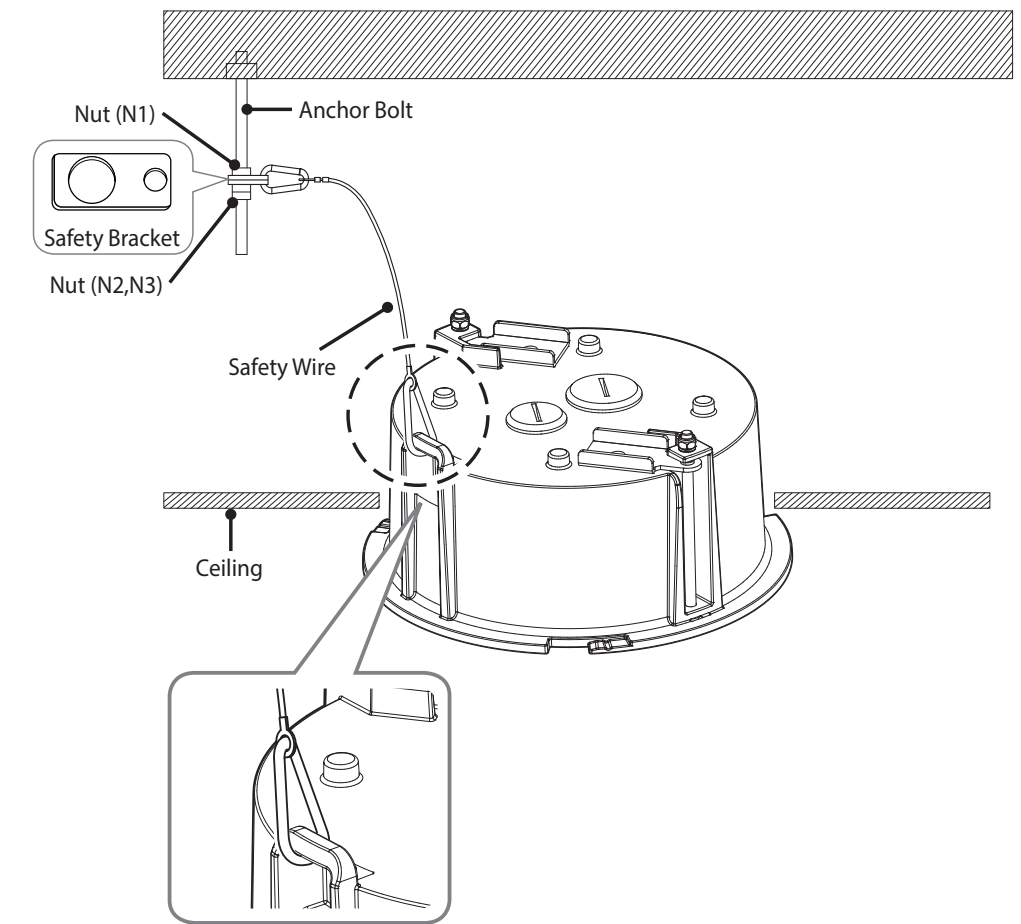

# In-ceiling Mount

SHD-1400FPW  
SHD-1400FW

## Installation Precautions

• Be sure to secure the Safety Wire to avoid a product fall.

2

## Package

Case Top

Screws (4EA)

Installation Guide Sticker

Safety Wire

Safety Bracket

PT01-006073A