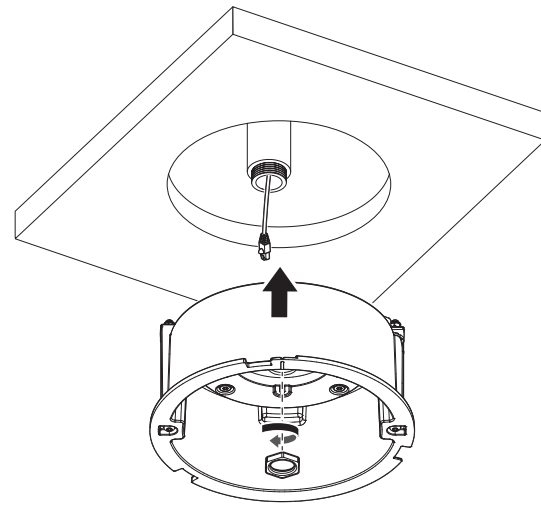

## Package

Case Top

Screws (4EA)

Installation Guide Sticker

Safety Wire

Safety Bracket

PT01-006073A

## Installation

1

3

SHD-1400FPW only

4-1

SHD-1400FPW

4-2

SHD-1400FW