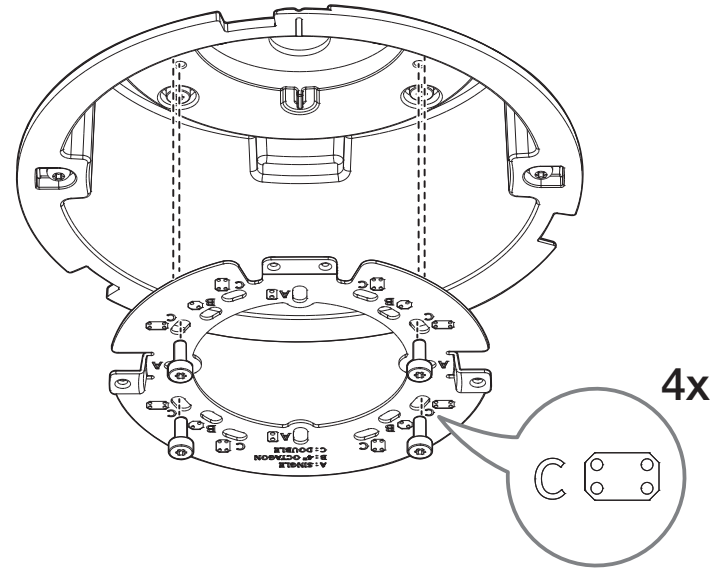

4-1

SHD-1400FPW

4-2

SHD-1400FW

6

8

5

7

9