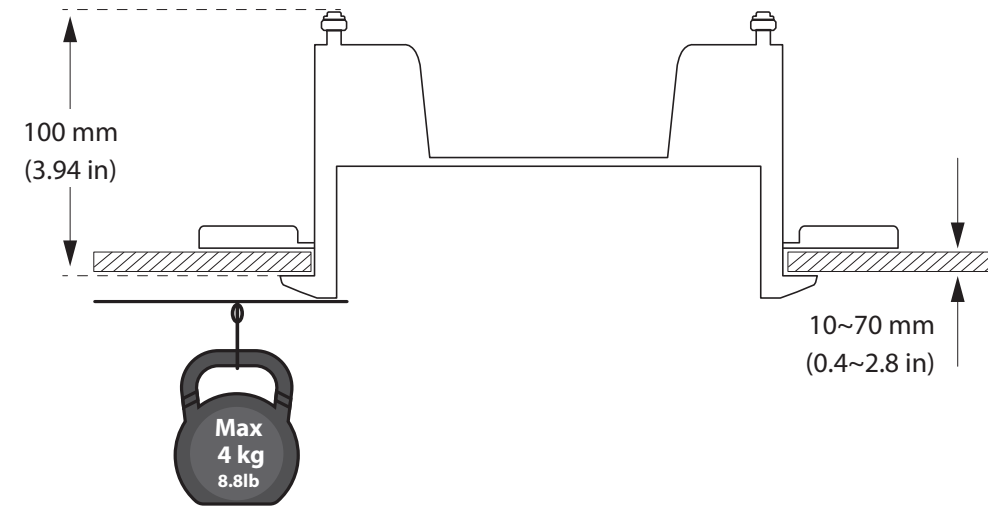

# In-ceiling Mount

SHD-1400FPW  
SHD-1400FW

## Installation Precautions

• Be sure to secure the Safety Wire to avoid a product fall.

2

## Package

Case Top

Screws (4EA)

Installation Guide Sticker

Safety Wire

Safety Bracket

PT01-006073A