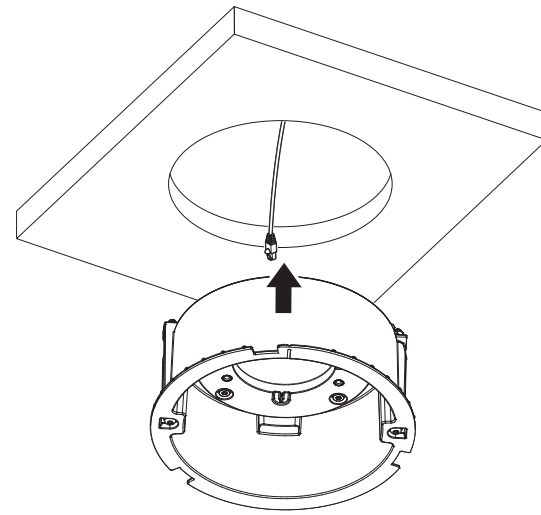

## Package

Case Top

Screws (4EA)

Installation Guide Sticker

Safety Wire

Safety Bracket

PT01-006073A

## Installation

1

3

SHD-1400FPW only

4-1

SHD-1400FPW

4-2

SHD-1400FW