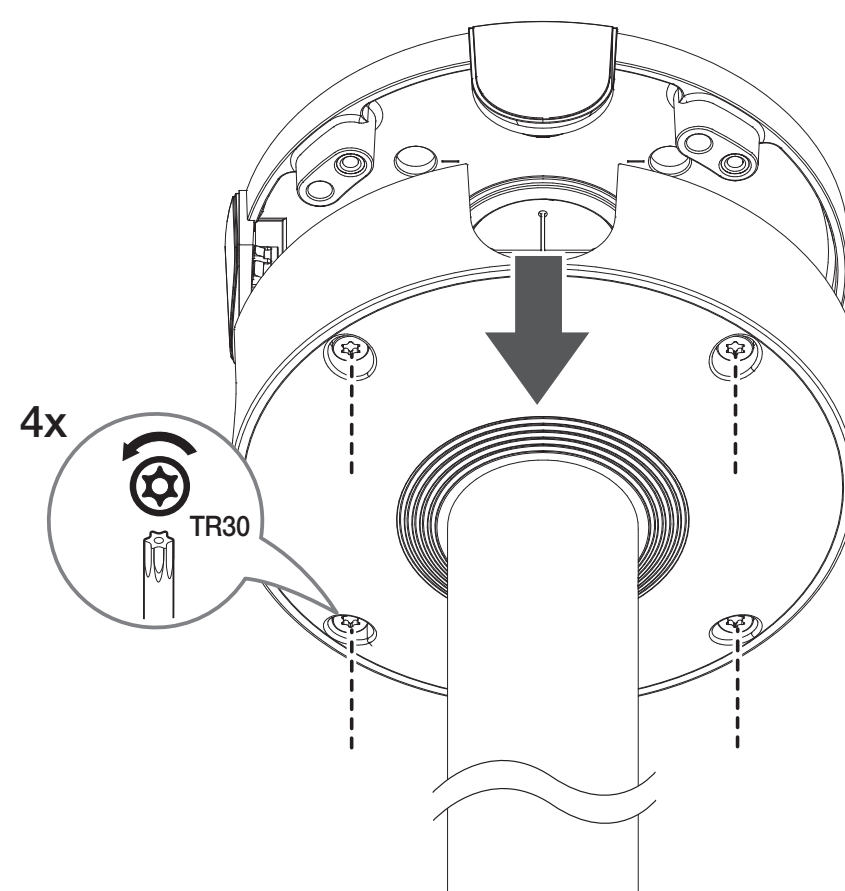

Installation

1