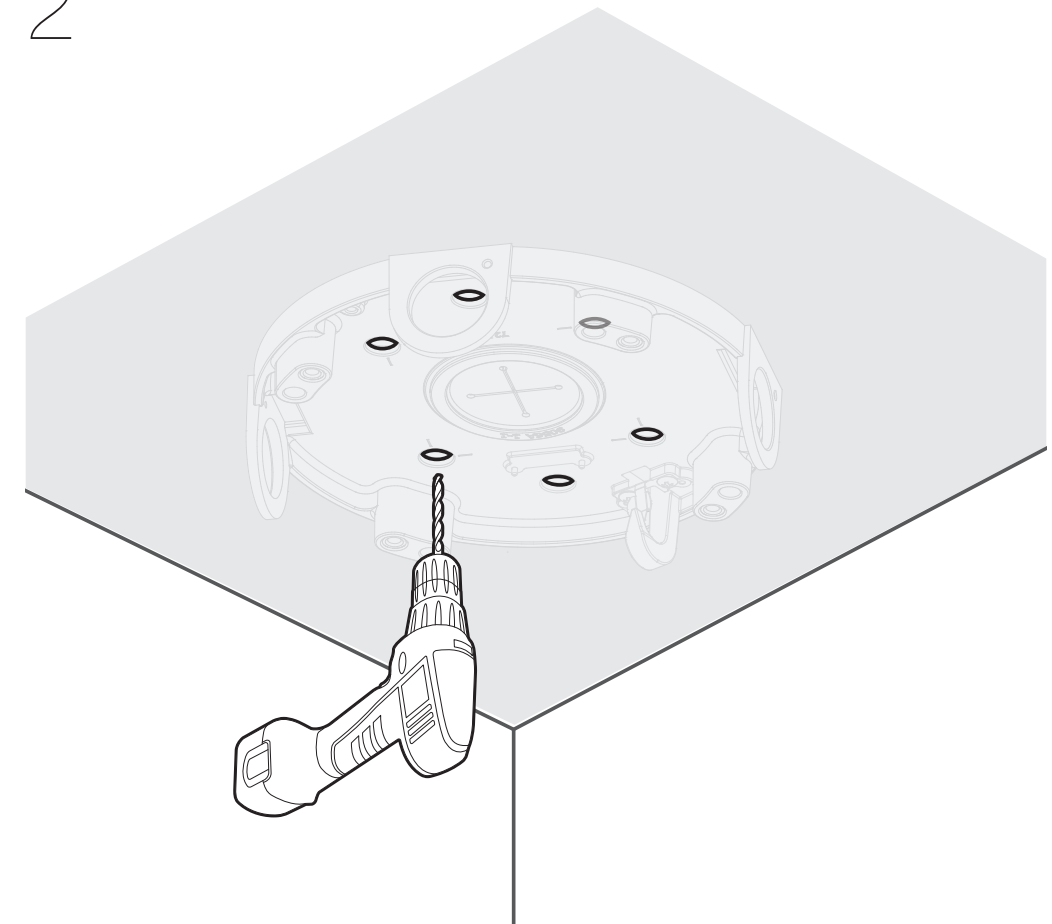

## Installation Precautions

- Make sure that the installation place can endure at least 4 times of the total weight of the Ceiling Mount, Hanging Adaptor and Camera.
- Each anchor bolt to use must be capable of withstanding an extraction force of 700 kg.
- When installing the product outdoors, use interlocking devices made of stainless steel.

## Installation

1

2

3

4

A

B

5