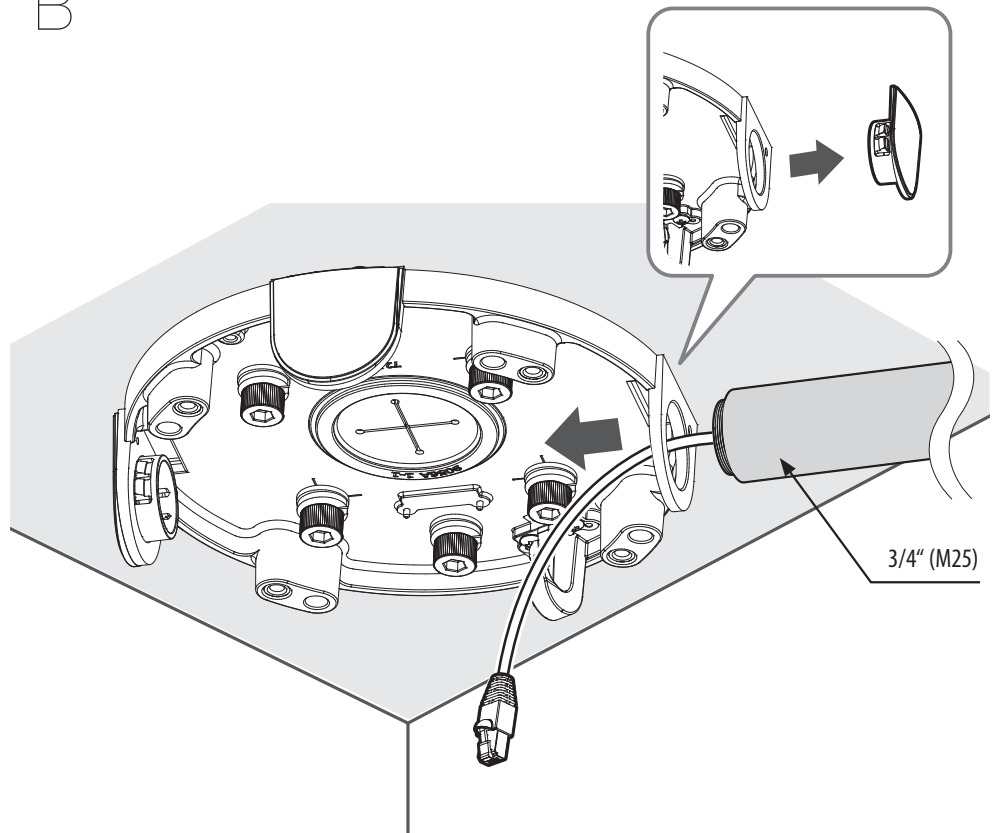

## Installation Precautions

- Make sure that the installation place can endure at least 4 times of the total weight of the Ceiling Mount, Hanging Adaptor and Camera.
- Each anchor bolt to use must be capable of withstanding an extraction force of 700 kg.
- When installing the product outdoors, use interlocking devices made of stainless steel.

## Installation

1

2

3

4

A

B

5

### Pipe Extension Guide

※ Pipe coupler and Extension pipe are optional