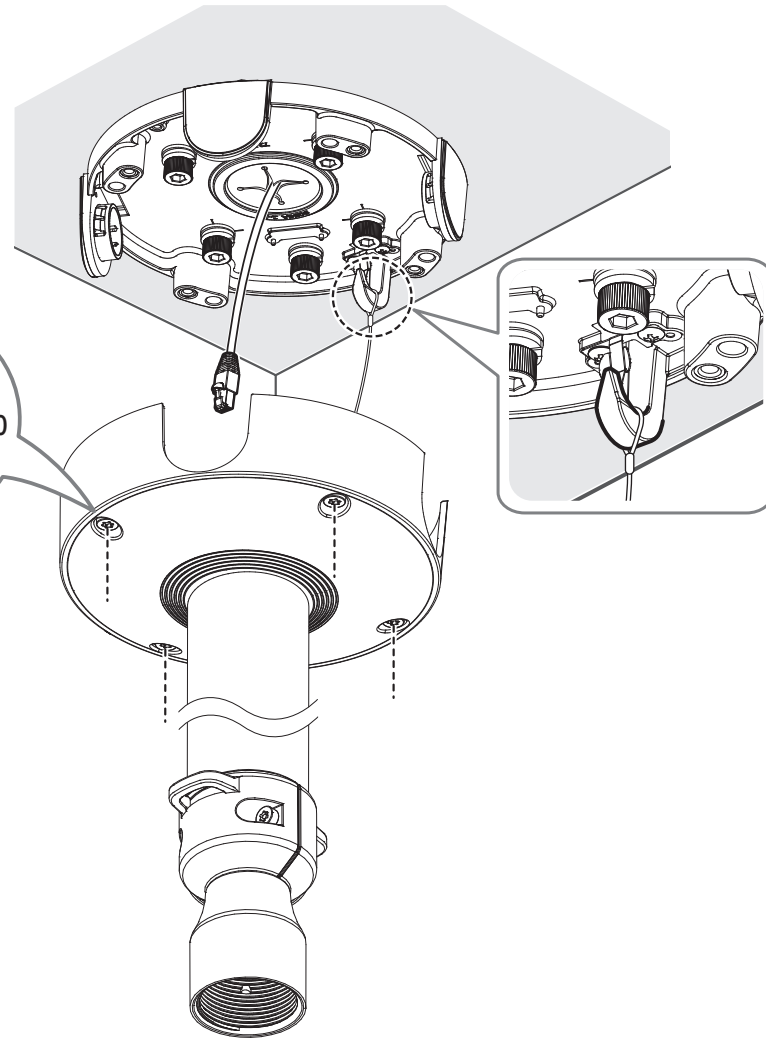

4

A

B

5

4x

6

2x

7

Pipe Extension Guide

※ Pipe coupler and Extension pipe are optional