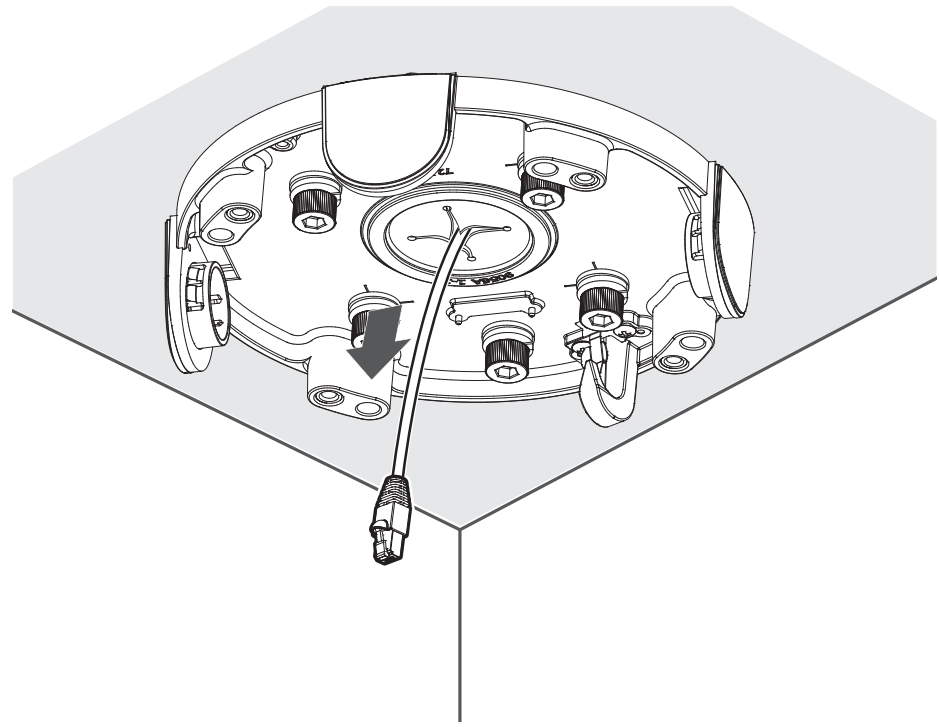

## Installation Precautions

- Make sure that the installation place can endure at least 4 times of the total weight of the Ceiling Mount, Hanging Adaptor and Camera.
- Each anchor bolt to use must be capable of withstanding an extraction force of 700 kg.
- When installing the product outdoors, use interlocking devices made of stainless steel.

## Installation

1

2

3

4

A

B

5