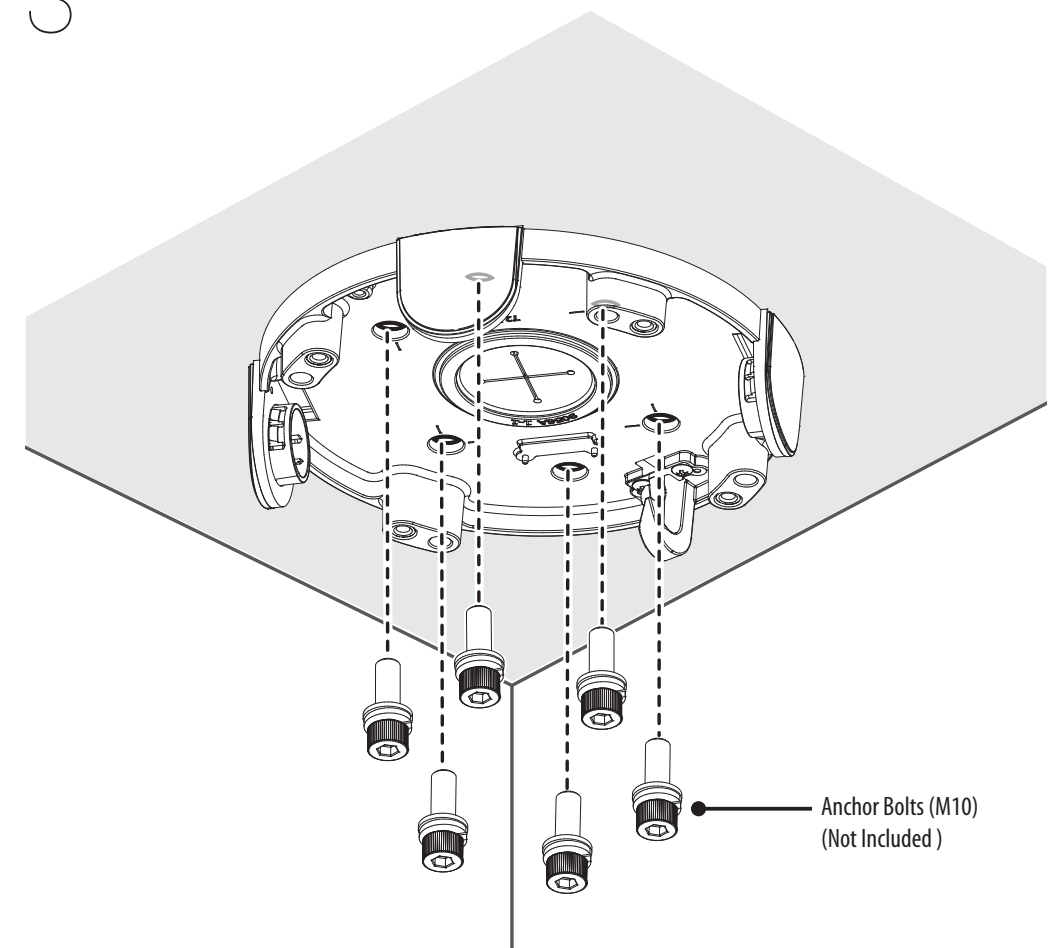

## Installation Precautions

- Make sure that the installation place can endure at least 4 times of the total weight of the Ceiling Mount, Hanging Adaptor and Camera.
- Each anchor bolt to use must be capable of withstanding an extraction force of 700 kg.
- When installing the product outdoors, use interlocking devices made of stainless steel.

## Installation

1

2

3

4

A

B

5