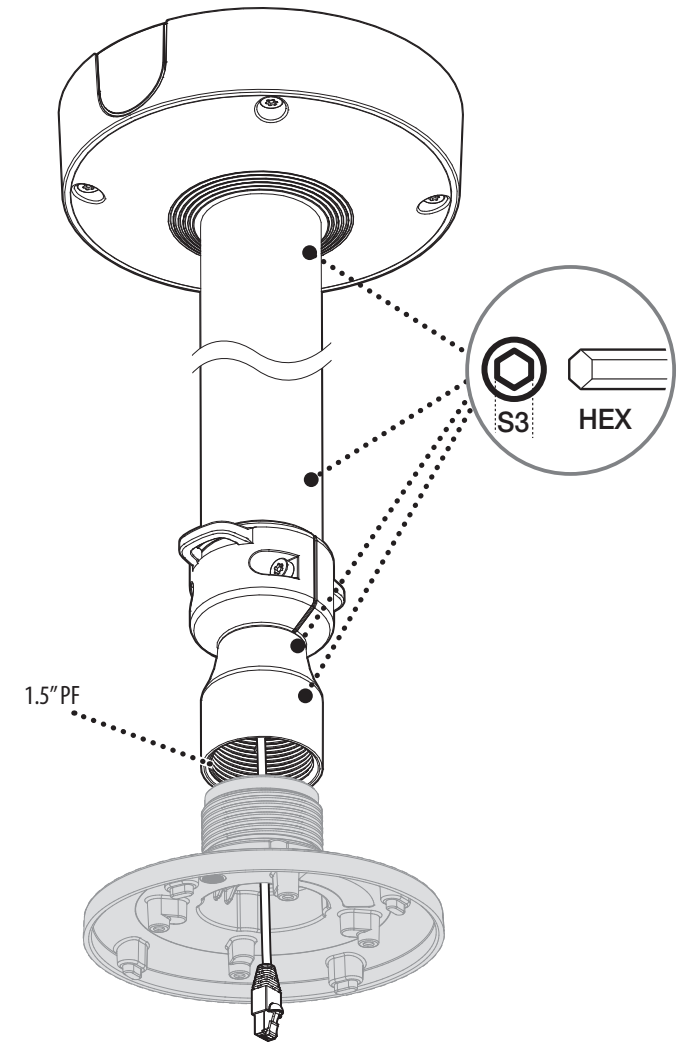

## Installation Precautions

- Make sure that the installation place can endure at least 4 times of the total weight of the Ceiling Mount, Hanging Adaptor and Camera.
- Each anchor bolt to use must be capable of withstanding an extraction force of 700 kg.
- When installing the product outdoors, use interlocking devices made of stainless steel.

## Installation

1

2

3

4

A

B

5

4x

6

2x

7

### Pipe Extension Guide

※ Pipe coupler and Extension pipe are optional