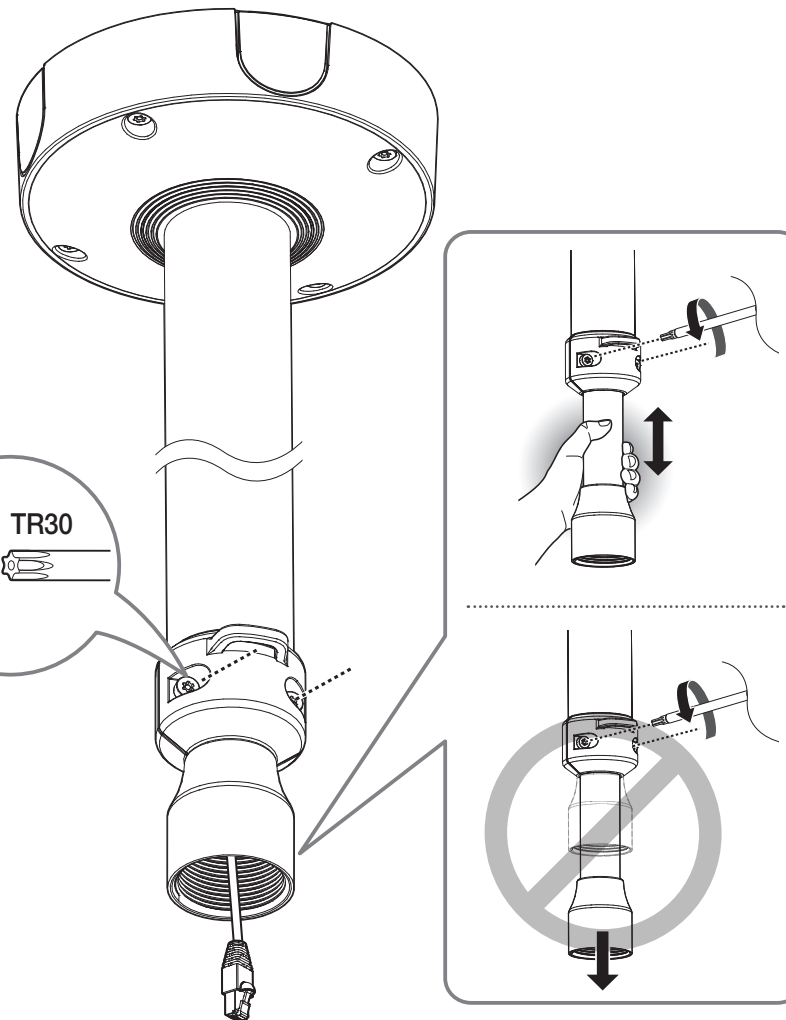

4

A

B

5

4x

6

2x

7

Pipe Extension Guide

※ Pipe coupler and Extension pipe are optional