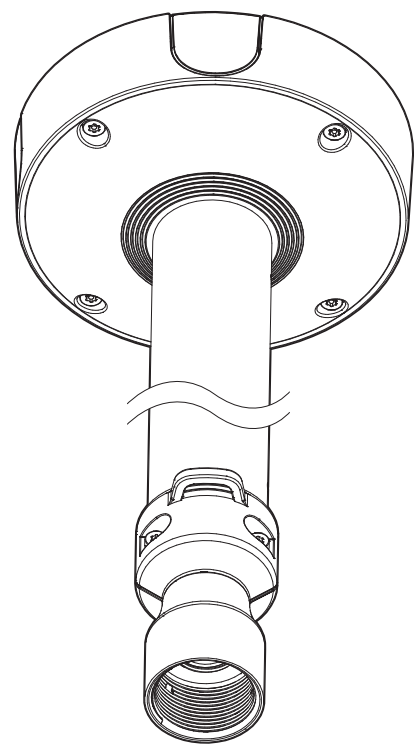

Ceiling Mount

SBP-300CMTW

Package