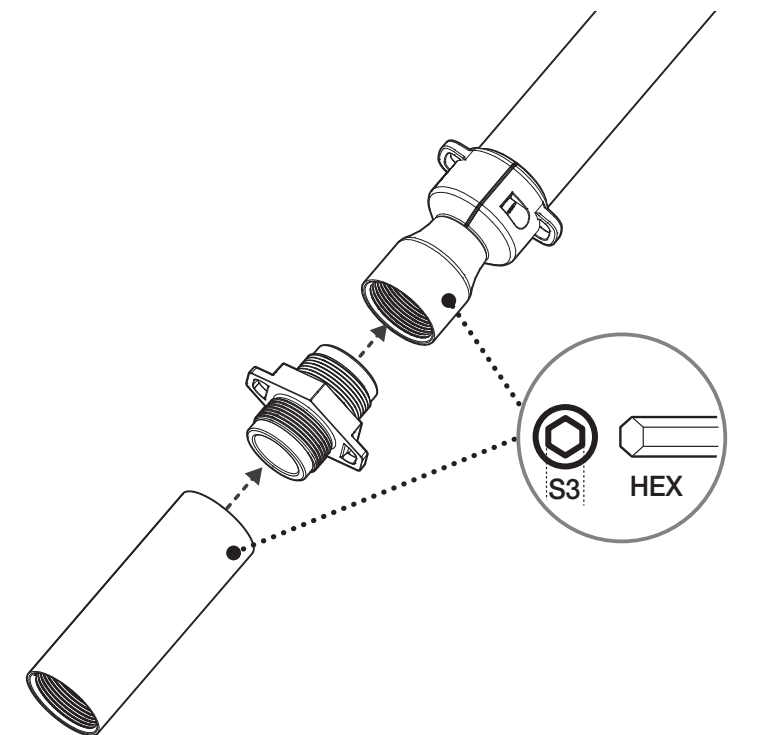

## Installation Precautions

- Make sure that the installation place can endure at least 4 times of the total weight of the Ceiling Mount, Hanging Adaptor and Camera.
- Each anchor bolt to use must be capable of withstanding an extraction force of 700 kg.
- When installing the product outdoors, use interlocking devices made of stainless steel.

## Installation

1

2

3

4

A

B

5

### Pipe Extension Guide

※ Pipe coupler and Extension pipe are optional