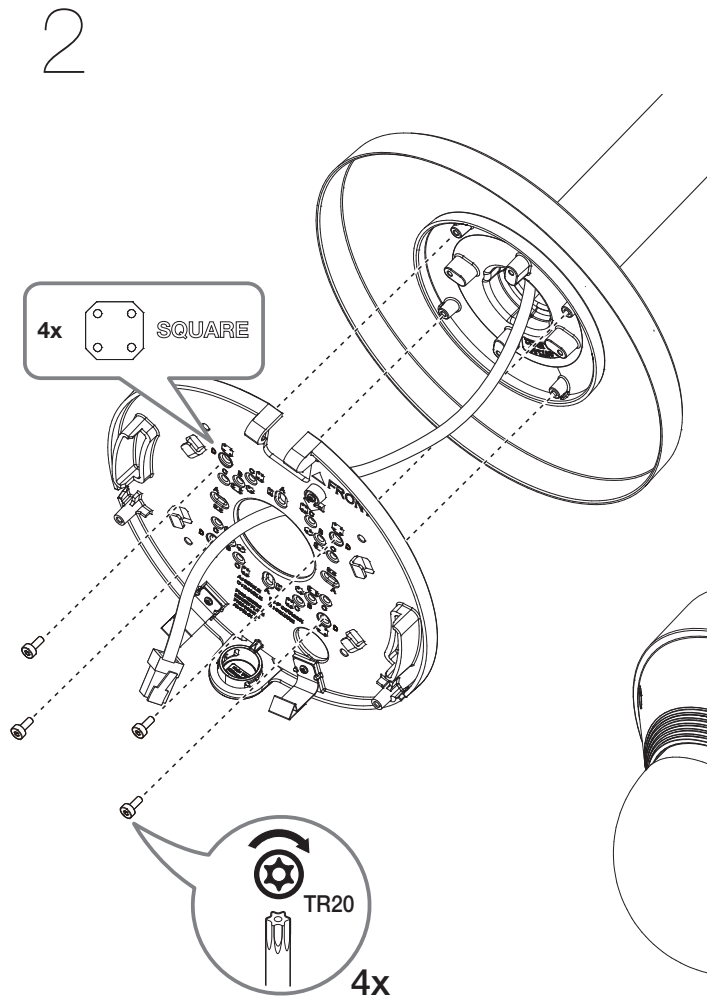

Hanging Adaptor

SBP-250HMW
SBP-315HMW

Installation Precautions

- Make sure that the installation place can endure at least 4 times of the total weight of the Hanging Adaptor, Camera, and Wall/Ceiling/Parapet Mount.
- The Hanging Adaptor can be also connected to 1 1/2" PF screw-thread pipe as well as to the Wall/Ceiling/Parapet Mount.

Package

1EA

4EA

Mounting Hole by Camera Size

SBP-250HMW
ø201~250 (mm)

SBP-315HMW
ø251~315 (mm)

SBP-250HMW

SBP-315HMW