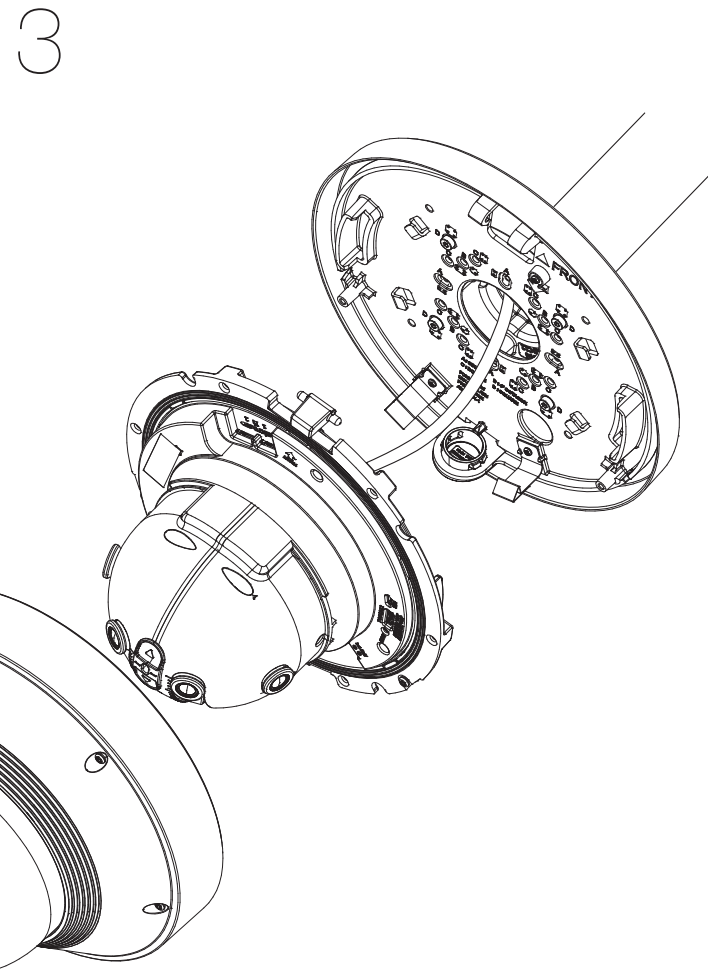

Hanging Adaptor

SBP-250HMW
SBP-315HMW

Installation Precautions

- Make sure that the installation place can endure at least 4 times of the total weight of the Hanging Adaptor, Camera, and Wall/Ceiling/Parapet Mount.
- The Hanging Adaptor can be also connected to 1 1/2" PF screw-thread pipe as well as to the Wall/Ceiling/Parapet Mount.

Package

1EA

4EA

Mounting Hole by Camera Size

SBP-250HMW
ø201~250 (mm)

SBP-315HMW
ø251~315 (mm)

SBP-250HMW

SBP-315HMW