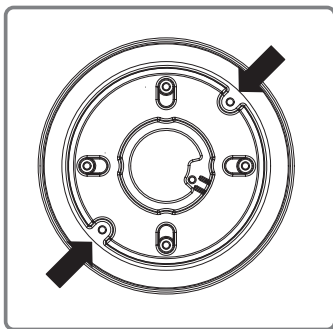

Hanging Adaptor

SBP-120HMW
SBP-140HMW
SBP-160HMW1
SBP-180HMW1
SBP-200HMW

Installation Precautions

- Make sure that the installation place can endure at least 4 times of the total weight of the Hanging Adaptor, Camera, and Wall/Ceiling/Parapet Mount.
- The Hanging Adaptor can be also connected to 1 1/2" PF screw-thread pipe as well as to the Wall/Ceiling/Parapet Mount.

Package

SCREWS (4EA)

Installation

SBP-120HMW

1-2

1-1

SBP-140HMW

SBP-160HMW1 / 180HMW1 / 200HMW

2-2

2-3

2-1