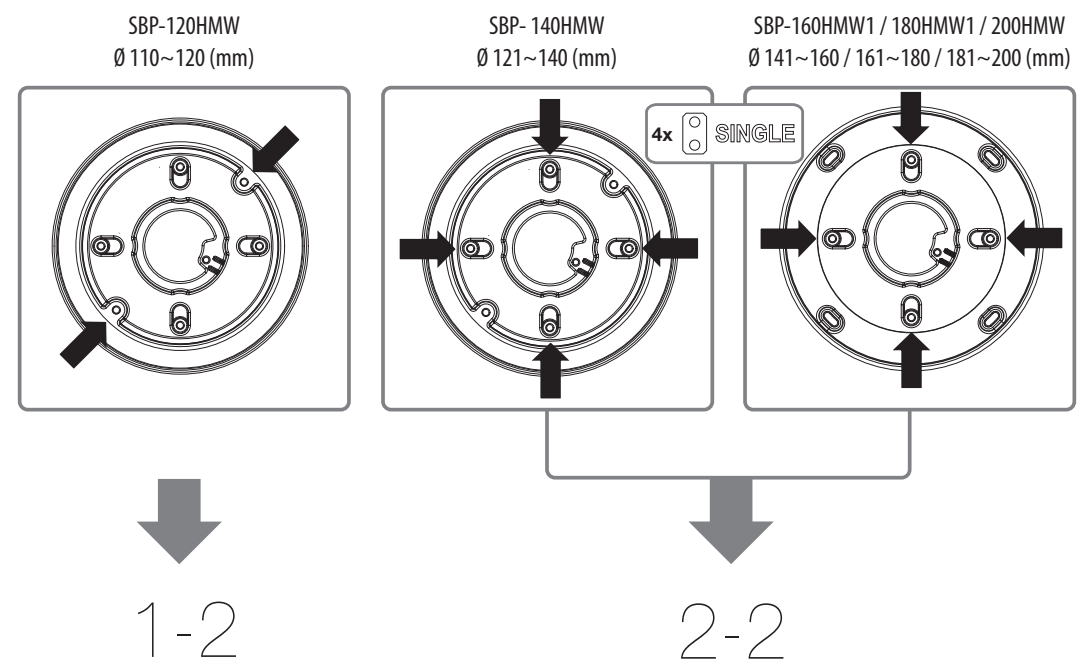

Hanging Adaptor

SBP-120HMW
SBP-140HMW
SBP-160HMW1
SBP-180HMW1
SBP-200HMW

Installation Precautions

- Make sure that the installation place can endure at least 4 times of the total weight of the Hanging Adaptor, Camera, and Wall/Ceiling/Parapet Mount.
- The Hanging Adaptor can be also connected to 1 1/2" PF screw-thread pipe as well as to the Wall/Ceiling/Parapet Mount.

Package

SCREWS (4EA)

Installation

SBP-120HMW

1-2

1-1

SBP-140HMW

SBP-160HMW1 / 180HMW1 / 200HMW

2-2

2-3

2-1