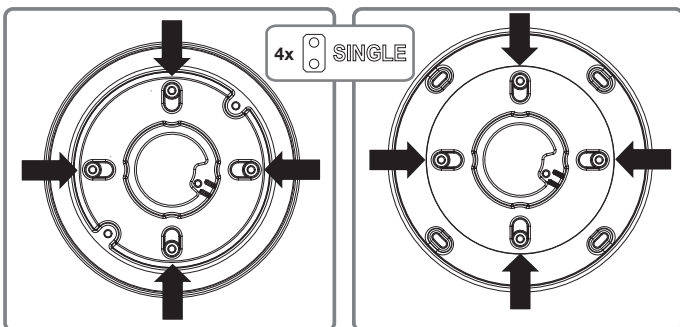

Hanging Adaptor

SBP-120HMW
SBP-140HMW
SBP-160HMW1
SBP-180HMW1
SBP-200HMW

Installation Precautions

- Make sure that the installation place can endure at least 4 times of the total weight of the Hanging Adaptor, Camera, and Wall/Ceiling/Parapet Mount.
- The Hanging Adaptor can be also connected to 1 1/2" PF screw-thread pipe as well as to the Wall/Ceiling/Parapet Mount.

Package

SCREWS (4EA)

Installation

SBP-120HMW

1-2

1-1

SBP-140HMW

SBP-160HMW1 / 180HMW1 / 200HMW

2-2

2-3

2-1