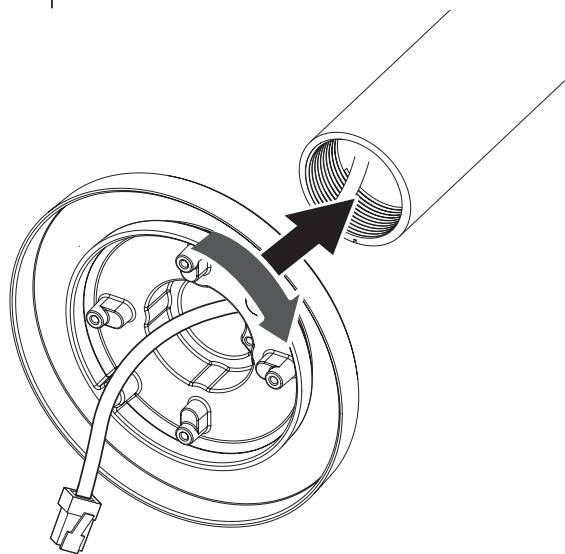

Hanging Adaptor

SBP-120HMW
SBP-140HMW
SBP-160HMW1
SBP-180HMW1
SBP-200HMW

Installation Precautions

- Make sure that the installation place can endure at least 4 times of the total weight of the Hanging Adaptor, Camera, and Wall/Ceiling/Parapet Mount.
- The Hanging Adaptor can be also connected to 1 1/2" PF screw-thread pipe as well as to the Wall/Ceiling/Parapet Mount.

Package

SCREWS (4EA)

Installation

SBP-120HMW

1-2

1-1

SBP-140HMW

SBP-160HMW1 / 180HMW1 / 200HMW