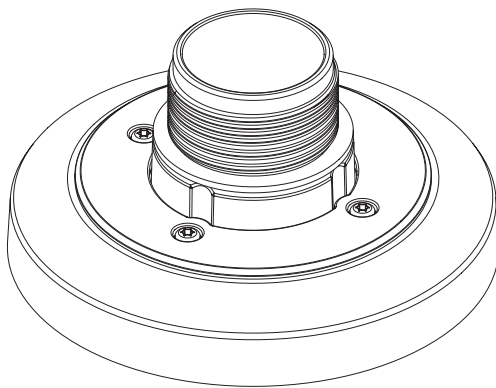

Hanging Adaptor

SBP-120HMW
SBP-140HMW
SBP-160HMW1
SBP-180HMW1
SBP-200HMW

Installation Precautions

- Make sure that the installation place can endure at least 4 times of the total weight of the Hanging Adaptor, Camera, and Wall/Ceiling/Parapet Mount.
- The Hanging Adaptor can be also connected to 1 1/2" PF screw-thread pipe as well as to the Wall/Ceiling/Parapet Mount.

Package

SCREWS (4EA)

Installation

SBP-120HMW

1-2

1-1

SBP-140HMW

SBP-160HMW1 / 180HMW1 / 200HMW