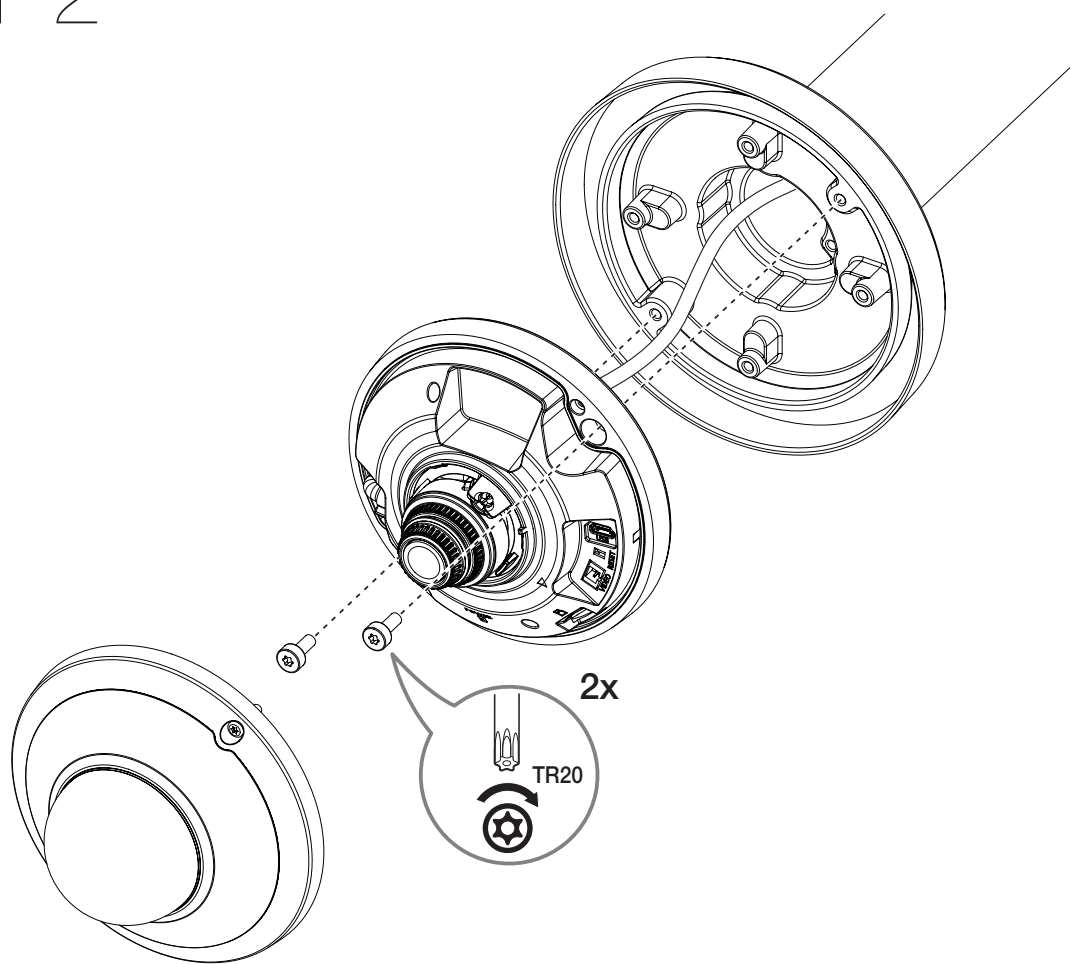

Hanging Adaptor

SBP-120HMW
SBP-140HMW
SBP-160HMW1
SBP-180HMW1
SBP-200HMW

Installation Precautions

- Make sure that the installation place can endure at least 4 times of the total weight of the Hanging Adaptor, Camera, and Wall/Ceiling/Parapet Mount.
- The Hanging Adaptor can be also connected to 1 1/2" PF screw-thread pipe as well as to the Wall/Ceiling/Parapet Mount.

Package

SCREWS (4EA)

Installation

SBP-120HMW

1-2

1-1

SBP-140HMW

SBP-160HMW1 / 180HMW1 / 200HMW

2-2

2-3

2-1