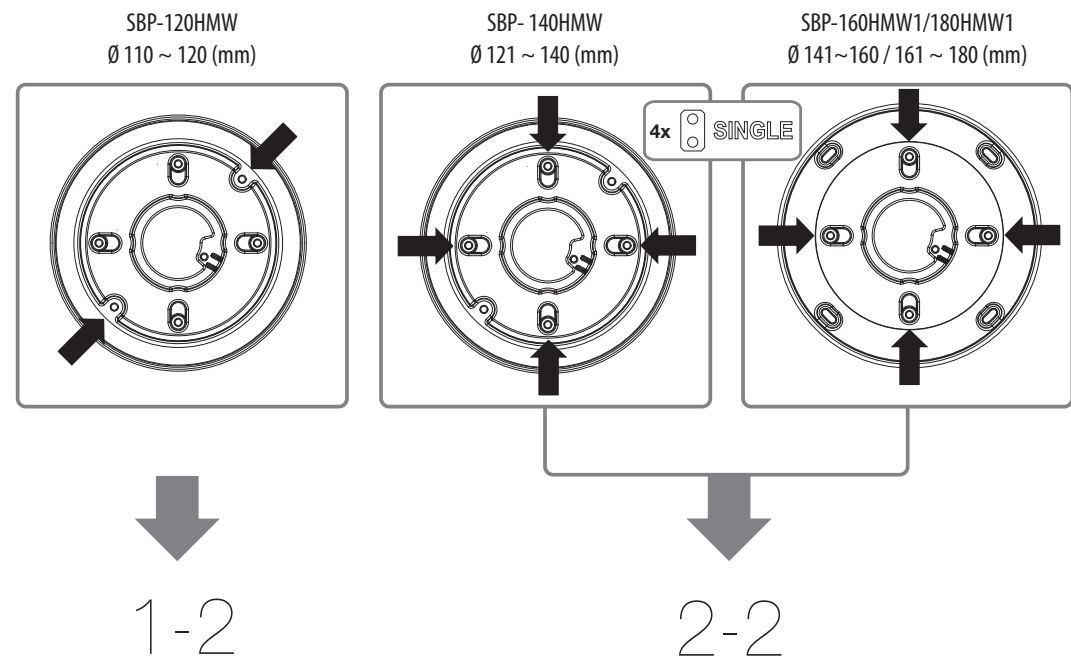

Hanging Adaptor

SBP-120HMW
SBP-140HMW
SBP-160HMW1
SBP-180HMW1

Installation Precautions

- Make sure that the installation place can endure at least 4 times of the total weight of the Hanging Adaptor, Camera, and Wall/Ceiling/Parapet Mount.
- The Hanging Adaptor can be also connected to 1 1/2" PF screw-thread pipe as well as to the Wall/Ceiling/Parapet Mount.

Package

HANGING ADAPTOR

SCREWS (4EA)

Installation

SBP-120HMW
Ø 110 ~ 120 (mm)

1-1

1-2

SBP-140HMW
Ø 121 ~ 140 (mm)

2-1

SBP-160HMW1/180HMW1
Ø 141 ~ 160 / 161 ~ 180 (mm)

2-2

2-3