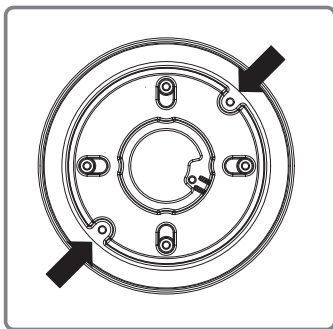

Hanging Adaptor

SBP-120HMW
SBP-140HMW
SBP-160HMW1
SBP-180HMW1

Installation Precautions

- Make sure that the installation place can endure at least 4 times of the total weight of the Hanging Adaptor, Camera, and Wall/Ceiling/Parapet Mount.
- The Hanging Adaptor can be also connected to 1 1/2" PF screw-thread pipe as well as to the Wall/Ceiling/Parapet Mount.

Package

HANGING ADAPTOR

SCREWS (4EA)

Installation

SBP-120HMW
Ø 110 ~ 120 (mm)

1-1

1-2

SBP-140HMW
Ø 121 ~ 140 (mm)

2-1

SBP-160HMW1/180HMW1
Ø 141 ~ 160 / 161 ~ 180 (mm)

2-2

2-3