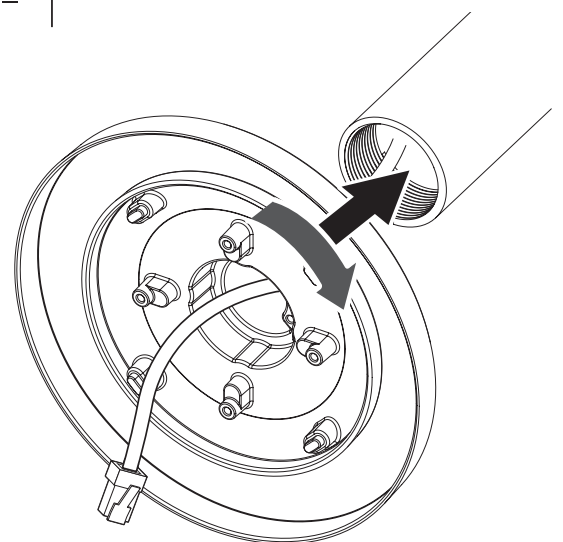

Hanging Adaptor

SBP-120HMW
SBP-140HMW
SBP-160HMW1
SBP-180HMW1

Installation Precautions

- Make sure that the installation place can endure at least 4 times of the total weight of the Hanging Adaptor, Camera, and Wall/Ceiling/Parapet Mount.
- The Hanging Adaptor can be also connected to 1 1/2" PF screw-thread pipe as well as to the Wall/Ceiling/Parapet Mount.

Package

HANGING ADAPTOR

SCREWS (4EA)

Installation

SBP-120HMW
Ø 110 ~ 120 (mm)

1-1

1-2

SBP-140HMW
Ø 121 ~ 140 (mm)

2-1

SBP-160HMW1/180HMW1
Ø 141 ~ 160 / 161 ~ 180 (mm)

2-2

2-3