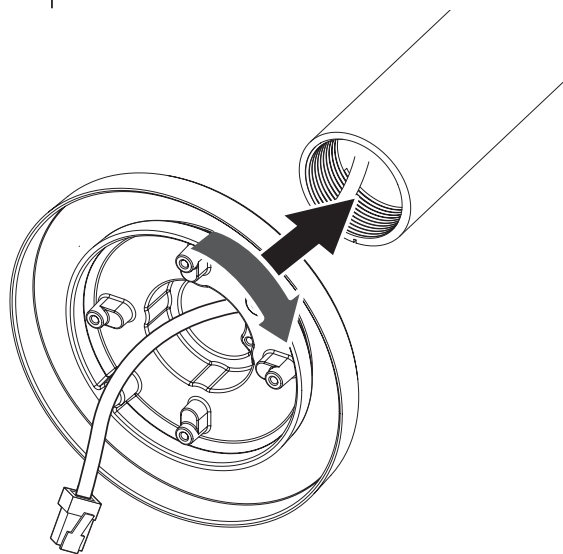

Hanging Adaptor

SBP-120HMW
SBP-140HMW
SBP-160HMW1
SBP-180HMW1

Installation Precautions

- Make sure that the installation place can endure at least 4 times of the total weight of the Hanging Adaptor, Camera, and Wall/Ceiling/Parapet Mount.
- The Hanging Adaptor can be also connected to 1 1/2" PF screw-thread pipe as well as to the Wall/Ceiling/Parapet Mount.

Package

HANGING ADAPTOR

SCREWS (4EA)

Installation

SBP-120HMW
Ø 110 ~ 120 (mm)

1-1

1-2

SBP-140HMW
Ø 121 ~ 140 (mm)

2-1

SBP-160HMW1/180HMW1
Ø 141 ~ 160 / 161 ~ 180 (mm)

2-2

2-3