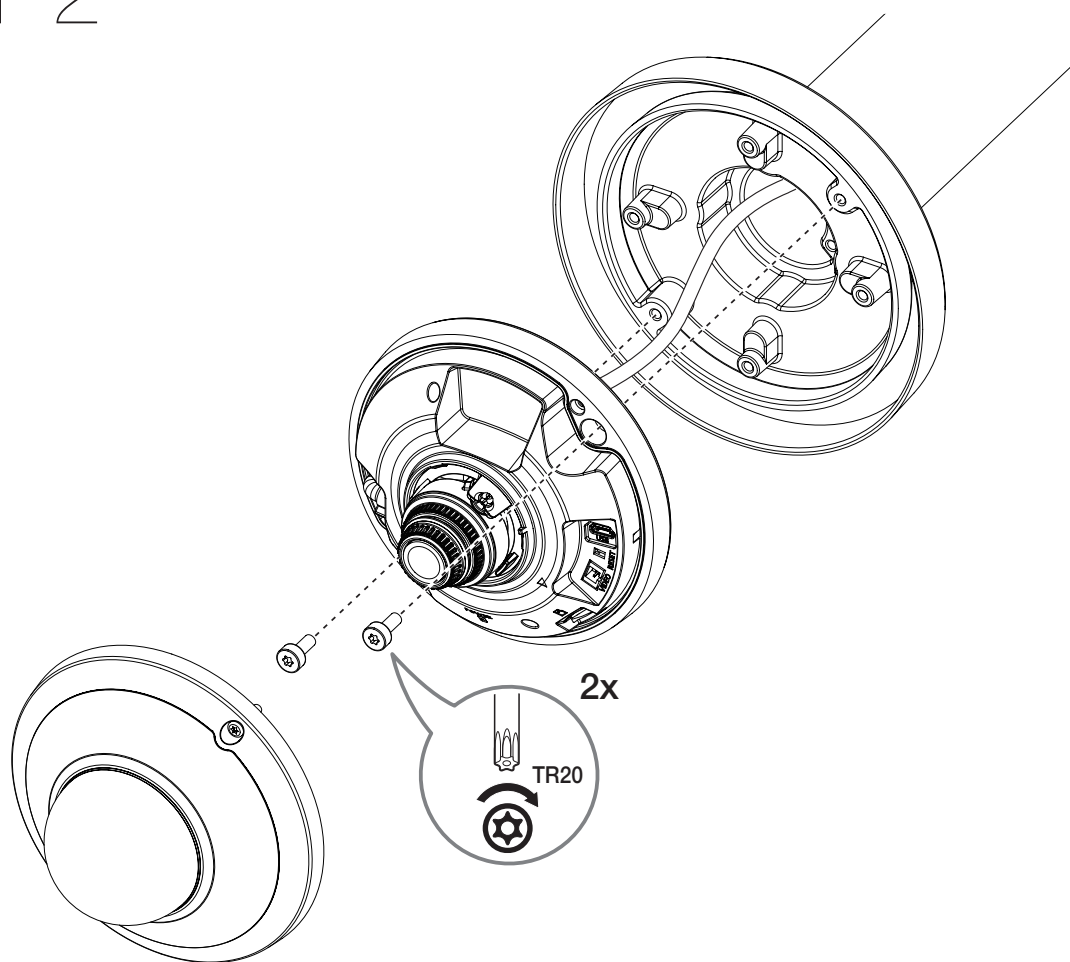

Hanging Adaptor

SBP-120HMW
SBP-140HMW
SBP-160HMW1
SBP-180HMW1

Installation Precautions

- Make sure that the installation place can endure at least 4 times of the total weight of the Hanging Adaptor, Camera, and Wall/Ceiling/Parapet Mount.
- The Hanging Adaptor can be also connected to 1 1/2" PF screw-thread pipe as well as to the Wall/Ceiling/Parapet Mount.

Package

HANGING ADAPTOR

SCREWS (4EA)

Installation

SBP-120HMW
Ø 110 ~ 120 (mm)

1-1

1-2

SBP-140HMW
Ø 121 ~ 140 (mm)

2-1

SBP-160HMW1/180HMW1
Ø 141 ~ 160 / 161 ~ 180 (mm)

2-2

2-3