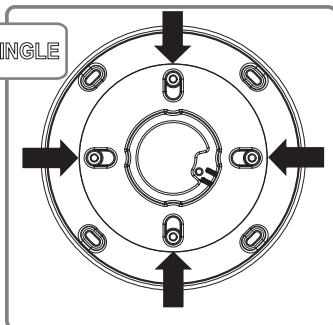

Hanging Adaptor

SBP-120HMW
SBP-140HMW
SBP-160HMW1
SBP-180HMW1

Installation Precautions

- Make sure that the installation place can endure at least 4 times of the total weight of the Hanging Adaptor, Camera, and Wall/Ceiling/Parapet Mount.
- The Hanging Adaptor can be also connected to 1 1/2" PF screw-thread pipe as well as to the Wall/Ceiling/Parapet Mount.

Package

HANGING ADAPTOR

SCREWS (4EA)

Installation

SBP-120HMW
Ø 110 ~ 120 (mm)

1-1

1-2

SBP-140HMW
Ø 121 ~ 140 (mm)

2-1

SBP-160HMW1/180HMW1
Ø 141 ~ 160 / 161 ~ 180 (mm)

2-2

2-3