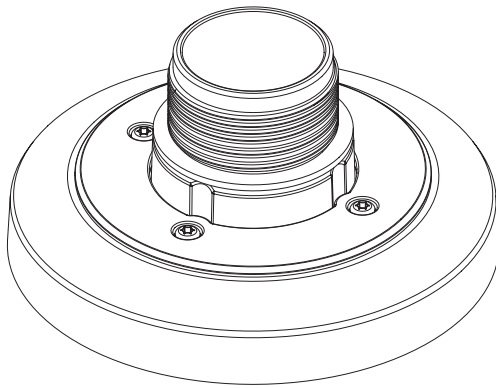

Hanging Adaptor

SBP-120HMW
SBP-140HMW
SBP-160HMW1
SBP-180HMW1

Installation Precautions

- Make sure that the installation place can endure at least 4 times of the total weight of the Hanging Adaptor, Camera, and Wall/Ceiling/Parapet Mount.
- The Hanging Adaptor can be also connected to 1 1/2" PF screw-thread pipe as well as to the Wall/Ceiling/Parapet Mount.

Package

HANGING ADAPTOR

SCREWS (4EA)

Installation

SBP-120HMW
Ø 110 ~ 120 (mm)

1-1

1-2

SBP-140HMW
Ø 121 ~ 140 (mm)

2-1

SBP-160HMW1/180HMW1
Ø 141 ~ 160 / 161 ~ 180 (mm)

2-2

2-3