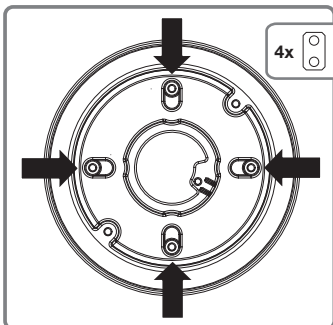

Hanging Adaptor

SBP-120HMW
SBP-140HMW
SBP-160HMW1
SBP-180HMW1

Installation Precautions

- Make sure that the installation place can endure at least 4 times of the total weight of the Hanging Adaptor, Camera, and Wall/Ceiling/Parapet Mount.
- The Hanging Adaptor can be also connected to 1 1/2" PF screw-thread pipe as well as to the Wall/Ceiling/Parapet Mount.

Package

HANGING ADAPTOR

SCREWS (4EA)

Installation

SBP-120HMW
Ø 110 ~ 120 (mm)

1-1

1-2

SBP-140HMW
Ø 121 ~ 140 (mm)

2-1

SBP-160HMW1/180HMW1
Ø 141 ~ 160 / 161 ~ 180 (mm)

2-2

2-3