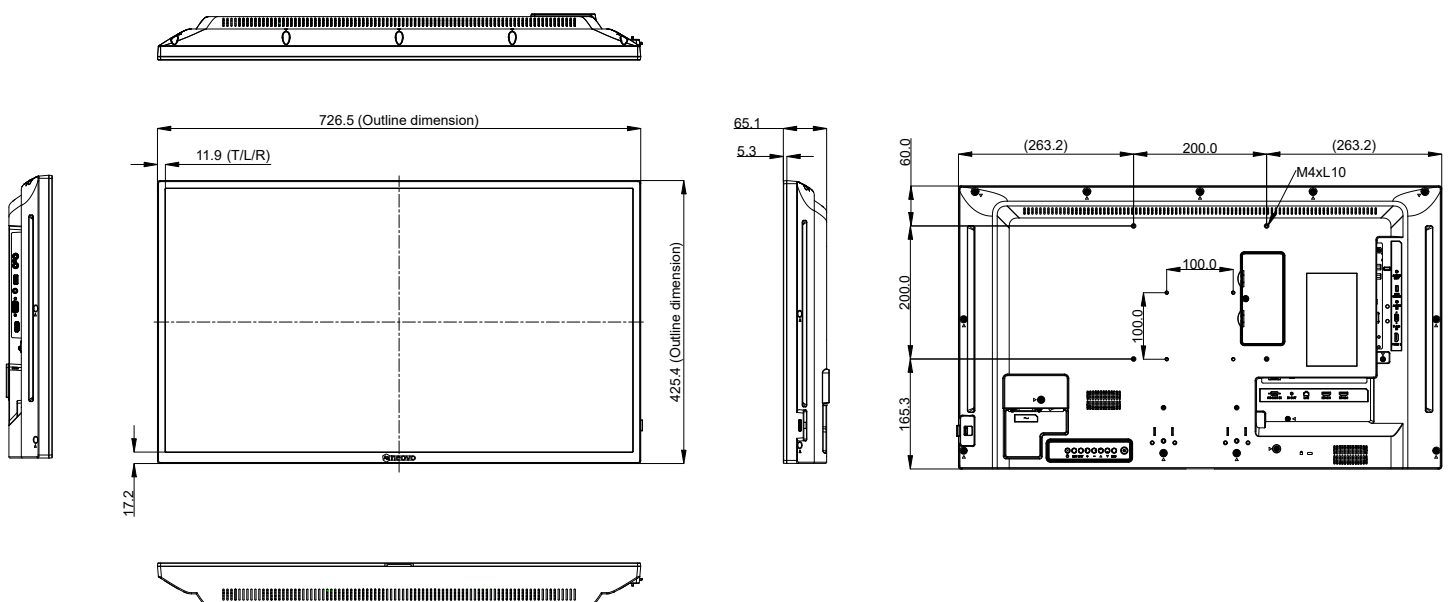

TECHNICAL DRAWING