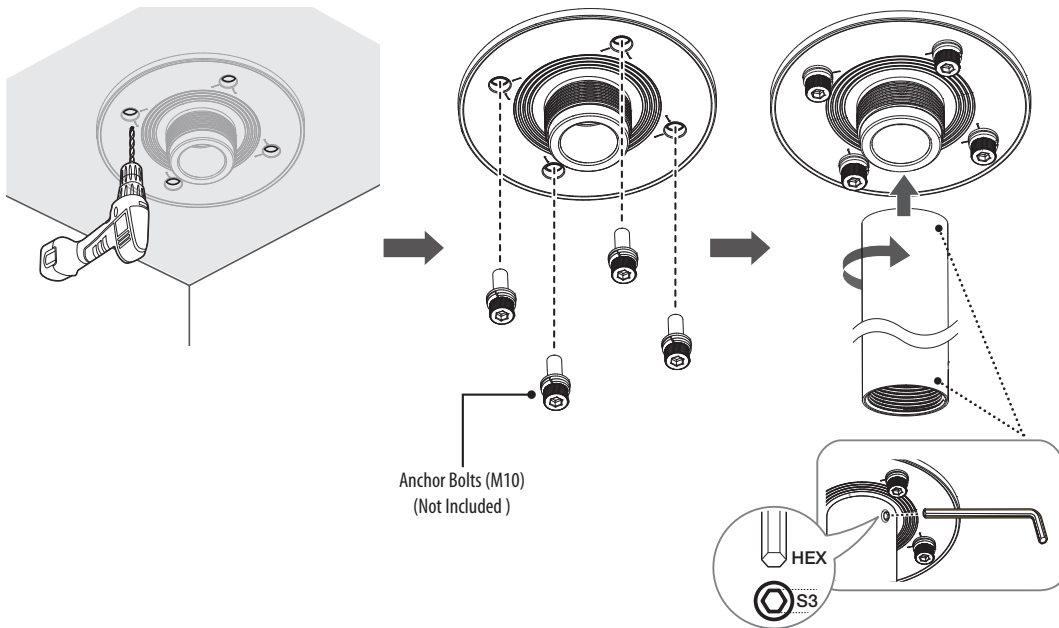

SBP-140CMB INSTRUCTION

• Installation Precautions

- Make sure that the installation place can endure at least 4 times of the total weight of the Ceiling Mount, Hanging Adaptor and Camera.
- Each anchor bolt to use must be capable of withstanding an extraction force of 700 kg.
- When installing the product outdoors, use interlocking devices made of stainless steel.
- This model does not support pipe extension by using pipe coupler.

• Installation

PT01-005977A