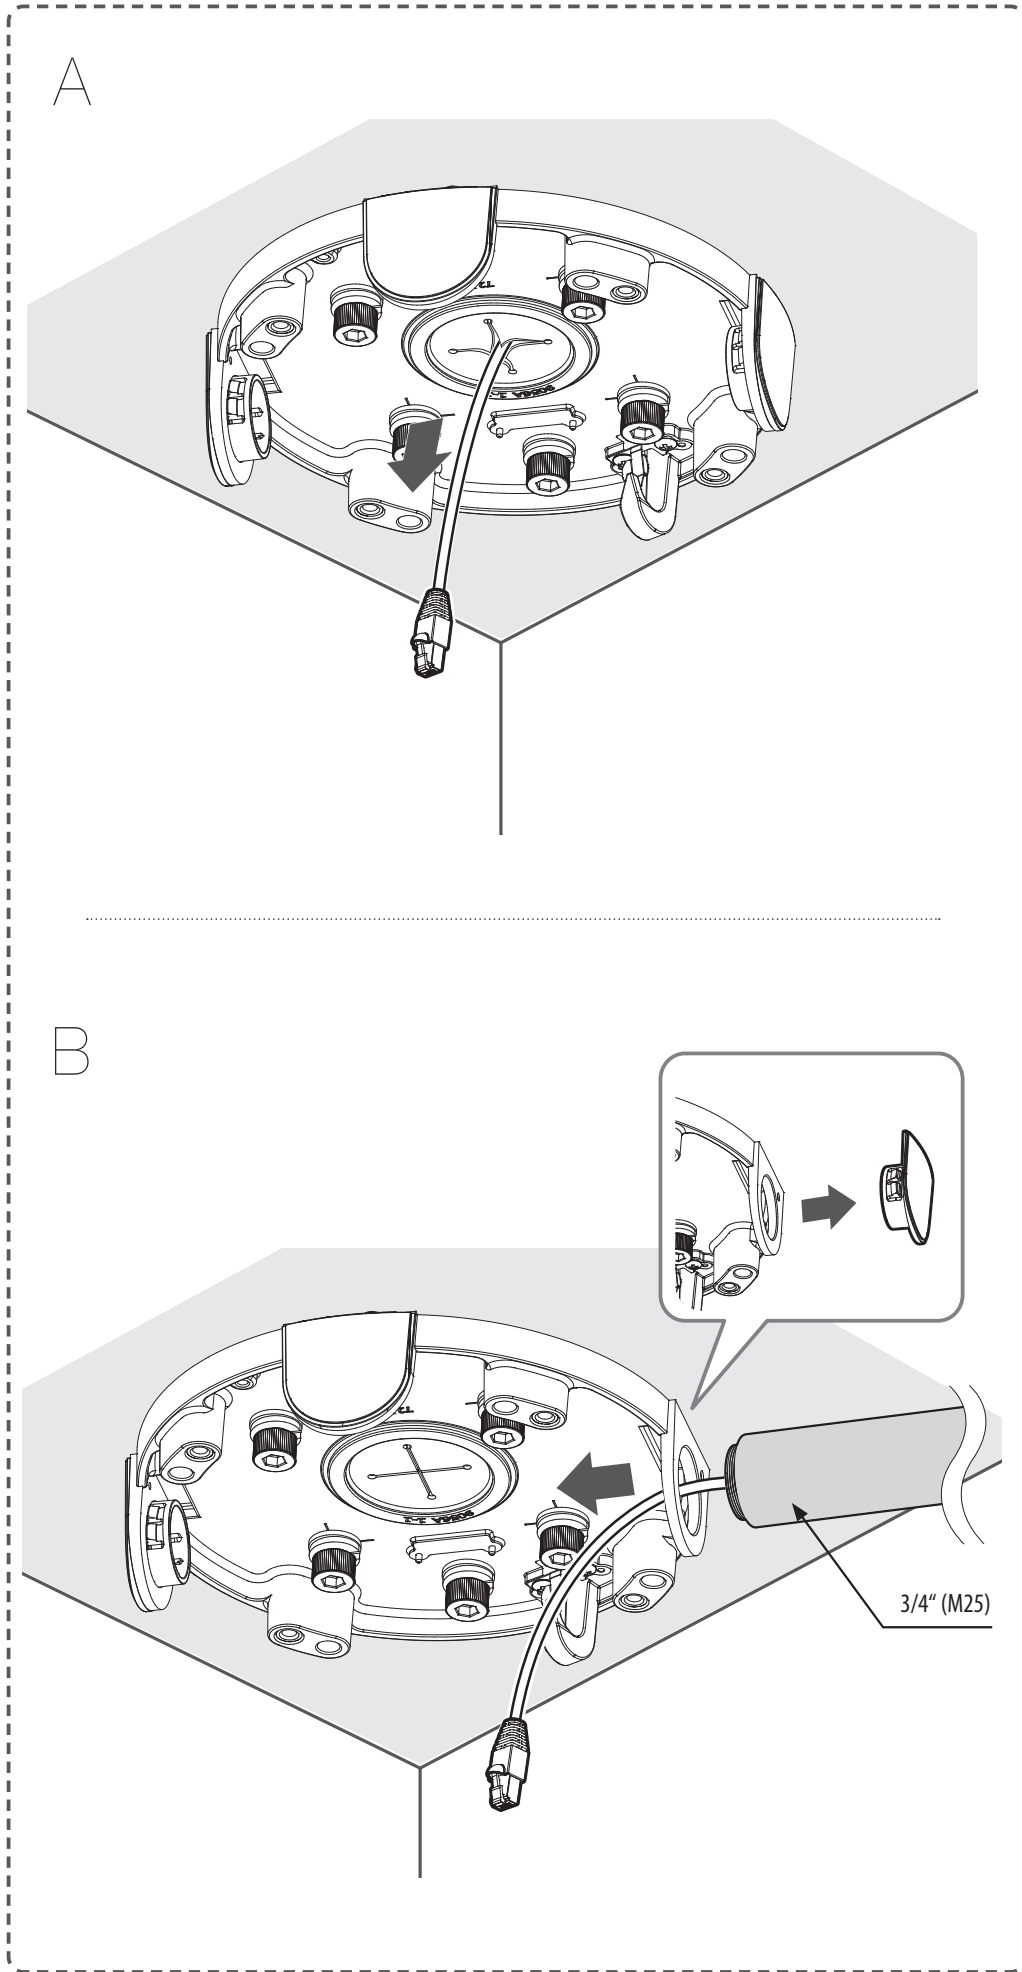

Ceiling Mount Base

SBP-180CMB

Package

1EA

Installation Precautions

- Make sure that the installation place can endure at least 4 times of the total weight of the Ceiling Mount, Hanging Adaptor and Camera.
- Each anchor bolt to use must be capable of withstanding an extraction force of 700 kg.
- When installing the product outdoors, use interlocking devices made of stainless steel.

Installation

1

2

3

4

5

6