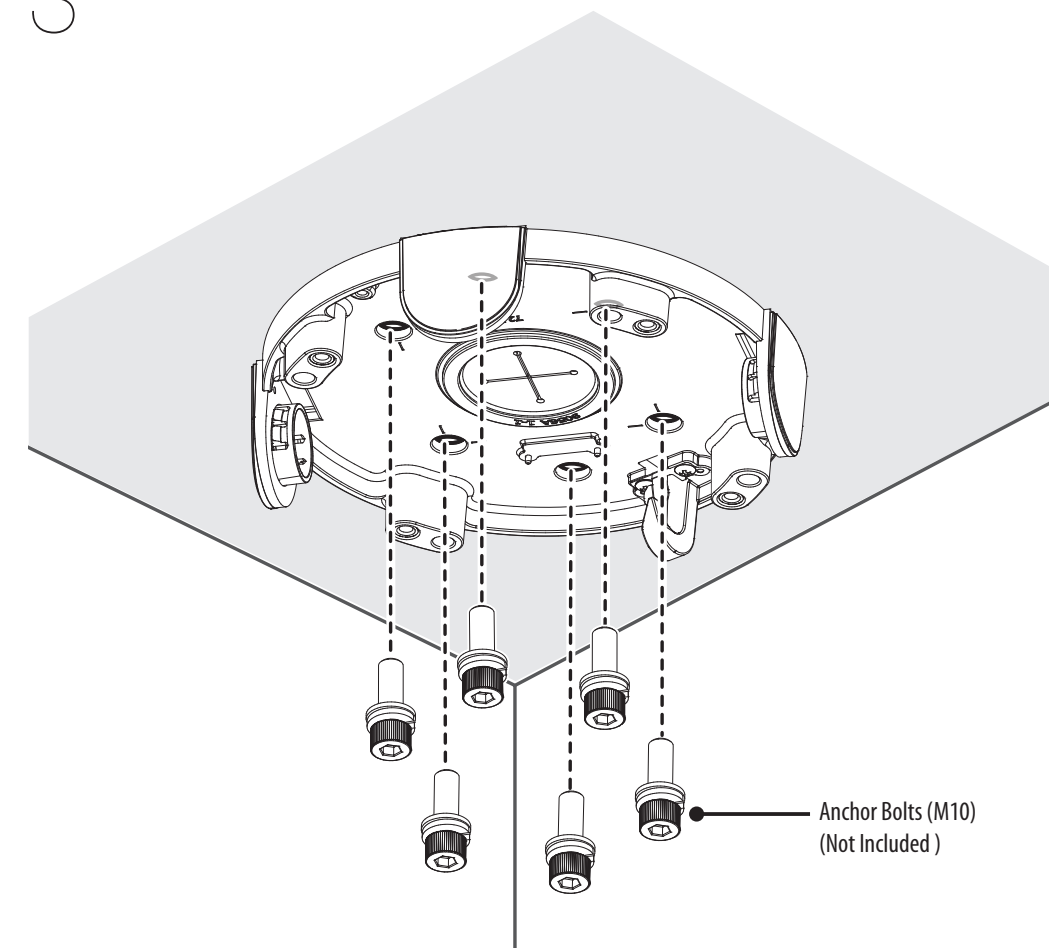

Ceiling Mount Base

SBP-180CMB

Package

1EA

Installation Precautions

- Make sure that the installation place can endure at least 4 times of the total weight of the Ceiling Mount, Hanging Adaptor and Camera.
- Each anchor bolt to use must be capable of withstanding an extraction force of 700 kg.
- When installing the product outdoors, use interlocking devices made of stainless steel.

Installation

1

2

3

4

5

6