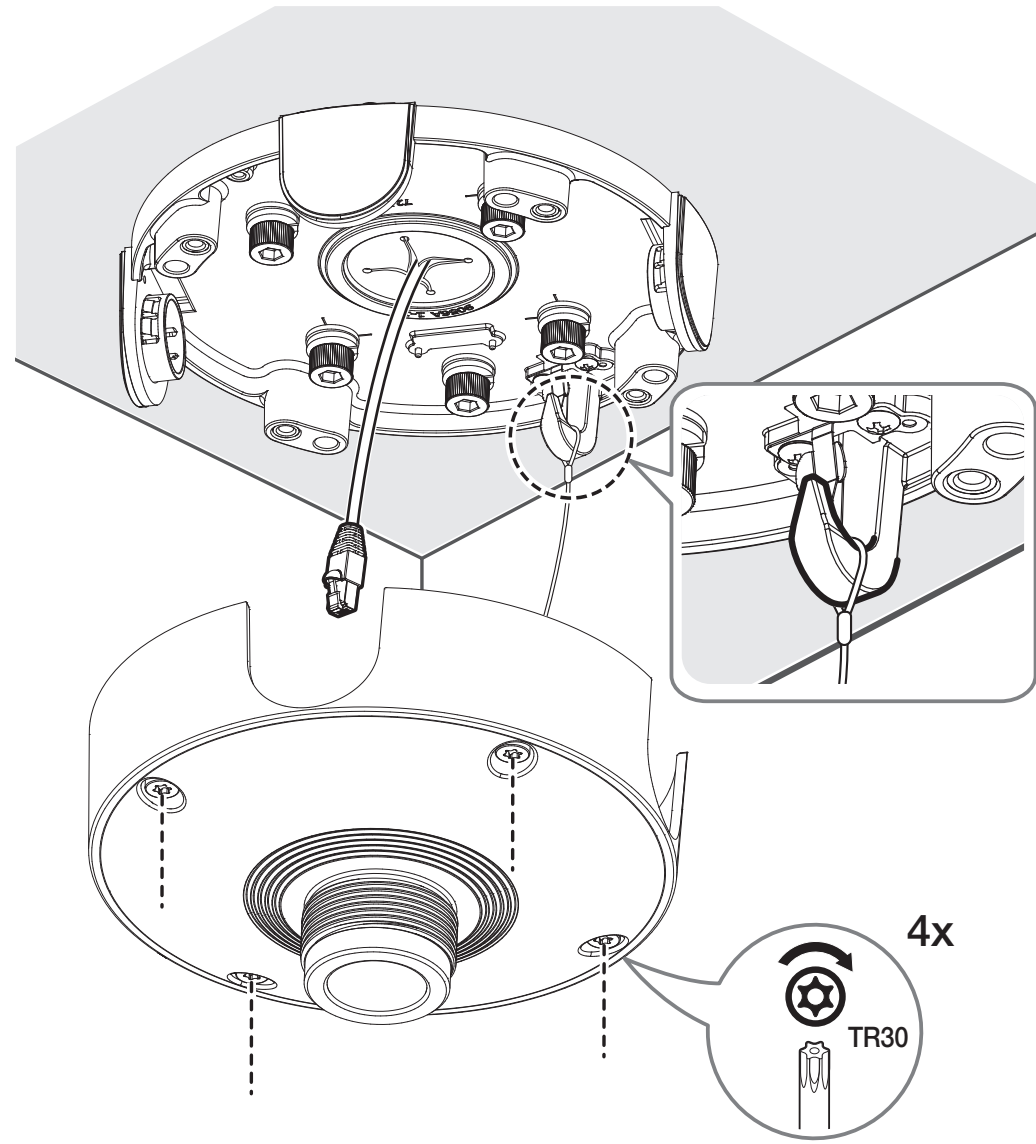

Ceiling Mount Base

SBP-180CMB

Package

1EA

Installation Precautions

- Make sure that the installation place can endure at least 4 times of the total weight of the Ceiling Mount, Hanging Adaptor and Camera.
- Each anchor bolt to use must be capable of withstanding an extraction force of 700 kg.
- When installing the product outdoors, use interlocking devices made of stainless steel.

Installation

1

2

3

4

5

6