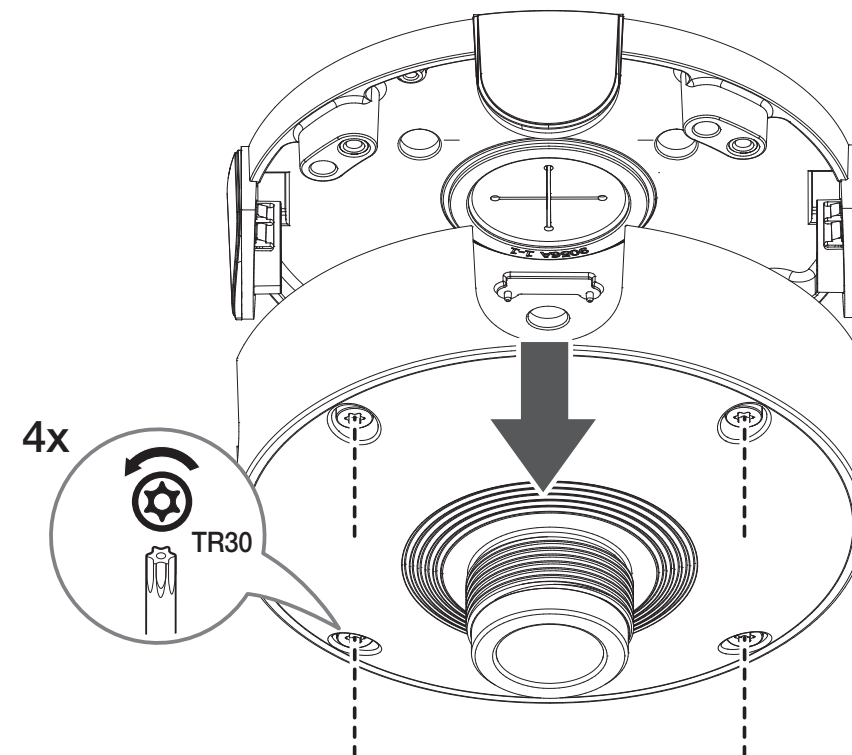

Ceiling Mount Base

SBP-180CMB

Package

1EA

Installation Precautions

- Make sure that the installation place can endure at least 4 times of the total weight of the Ceiling Mount, Hanging Adaptor and Camera.
- Each anchor bolt to use must be capable of withstanding an extraction force of 700 kg.
- When installing the product outdoors, use interlocking devices made of stainless steel.

Installation

1

2

3

4

5

6