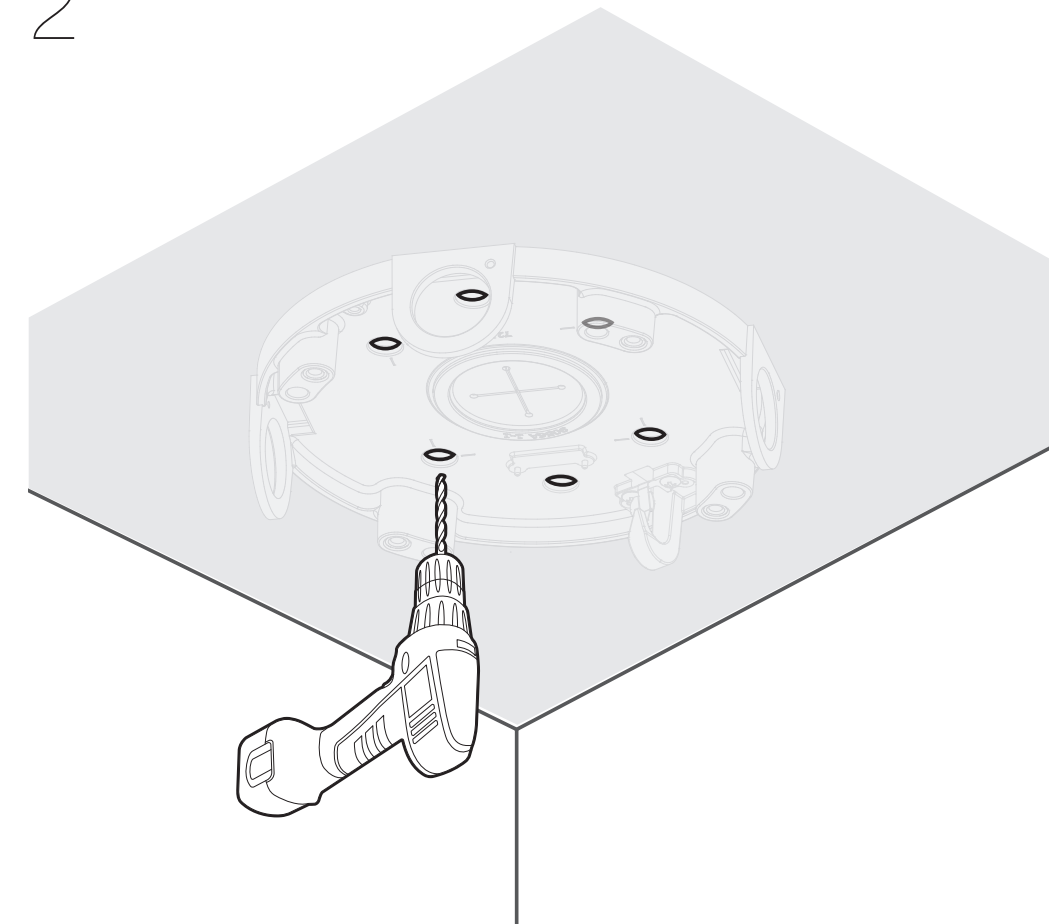

Ceiling Mount Base

SBP-180CMB

Package

1EA

Installation Precautions

- Make sure that the installation place can endure at least 4 times of the total weight of the Ceiling Mount, Hanging Adaptor and Camera.
- Each anchor bolt to use must be capable of withstanding an extraction force of 700 kg.
- When installing the product outdoors, use interlocking devices made of stainless steel.

Installation

1

2

3

4

5

6