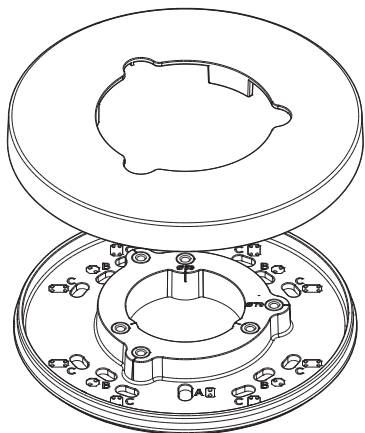

Gang Plate

SBO-090GP
SBD-110GP1

Package

SBO-090GP

1EA

SCREW (3EA)

SBD-110GP1

1EA

SCREW (2EA)

Installation Precautions

- Make sure that the installation place can endure at least 4 times of the total weight of the installation structure.
- Use the provided screws to install the camera.
- When installing the product outdoors, use interlocking devices made of stainless steel.

Mounting Hole by Camera Size

SBO-090GP

ø59 (mm)

ø70 (mm)

SBD-110GP1

ø99 (mm)

ø110~120 (mm)

ø125 (mm)