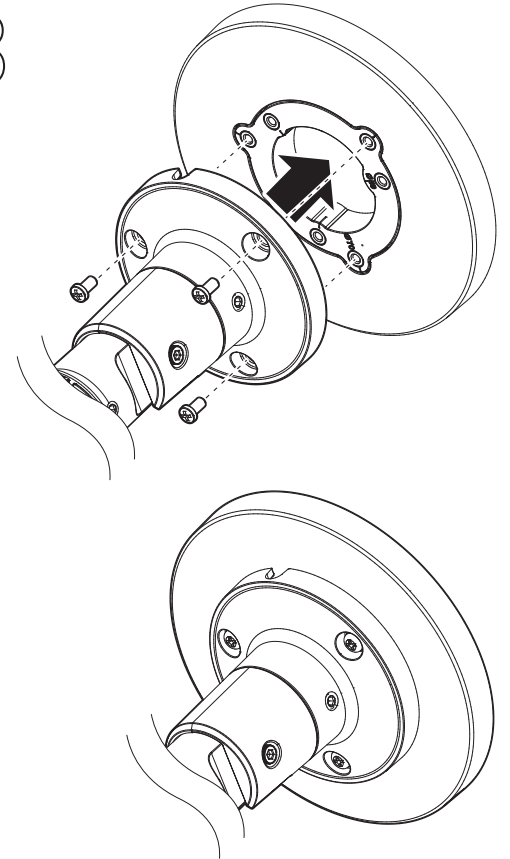

Gang Plate

SBO-090GP
SBD-110GP1

Package

SBO-090GP

1EA

SCREW (3EA)

SBD-110GP1

1EA

SCREW (2EA)

Installation Precautions

- Make sure that the installation place can endure at least 4 times of the total weight of the installation structure.
- Use the provided screws to install the camera.
- When installing the product outdoors, use interlocking devices made of stainless steel.

Mounting Hole by Camera Size

SBO-090GP

ø59 (mm)

ø70 (mm)

SBD-110GP1

ø99 (mm)

ø110~120 (mm)

ø125 (mm)

Installation

SBO-090GP

1

2

3

SBD-110GP1

1

2