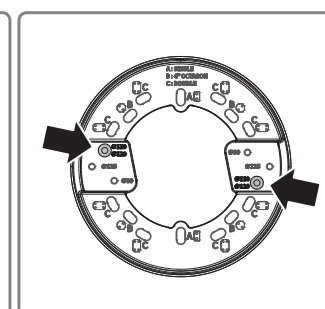

Gang Plate

SBO-090GP
SBD-110GP1

Package

SBO-090GP

1EA

SCREW (3EA)

SBD-110GP1

1EA

SCREW (2EA)

Installation Precautions

- Make sure that the installation place can endure at least 4 times of the total weight of the installation structure.
- Use the provided screws to install the camera.
- When installing the product outdoors, use interlocking devices made of stainless steel.

Mounting Hole by Camera Size

SBO-090GP

ø59 (mm)

ø70 (mm)

SBD-110GP1

ø99 (mm)

ø110~120 (mm)

ø125 (mm)

Installation

SBO-090GP

1

2

3

SBD-110GP1

1

2