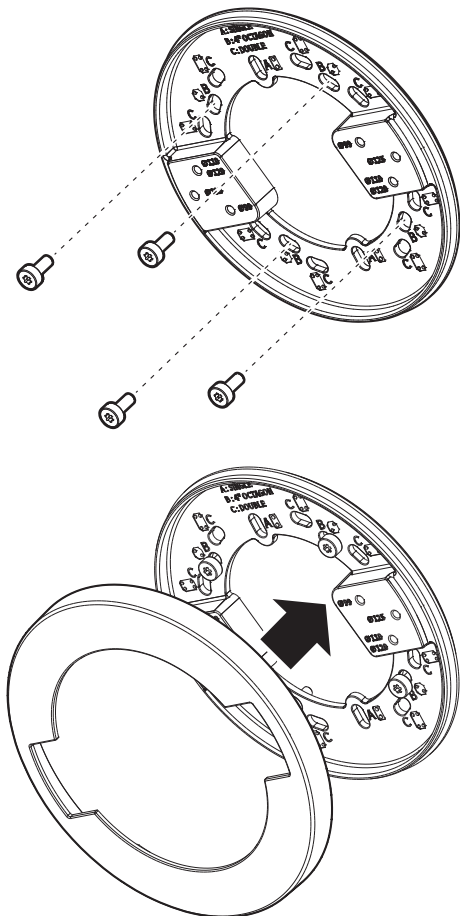

Gang Plate

SBO-090GP
SBD-110GP1

Package

SBO-090GP

1EA

SCREW (3EA)

SBD-110GP1

1EA

SCREW (2EA)

Installation Precautions

- Make sure that the installation place can endure at least 4 times of the total weight of the installation structure.
- Use the provided screws to install the camera.
- When installing the product outdoors, use interlocking devices made of stainless steel.

Mounting Hole by Camera Size

SBO-090GP

ø59 (mm)

ø70 (mm)

SBD-110GP1

ø99 (mm)

ø110~120 (mm)

ø125 (mm)

Installation

SBO-090GP

1

2

3

SBD-110GP1

1

2