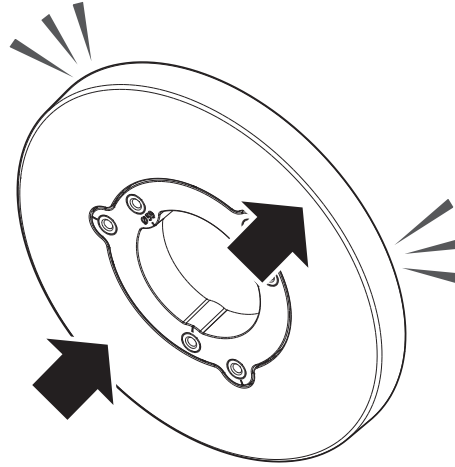

Gang Plate

SBO-090GP
SBD-110GP1

Package

SBO-090GP

1EA

SCREW (3EA)

SBD-110GP1

1EA

SCREW (2EA)

Installation Precautions

- Make sure that the installation place can endure at least 4 times of the total weight of the installation structure.
- Use the provided screws to install the camera.
- When installing the product outdoors, use interlocking devices made of stainless steel.

Mounting Hole by Camera Size

SBO-090GP

ø59 (mm)

ø70 (mm)

SBD-110GP1

ø99 (mm)

ø110~120 (mm)

ø125 (mm)

Installation

SBO-090GP

1

2

3

SBD-110GP1

1

2