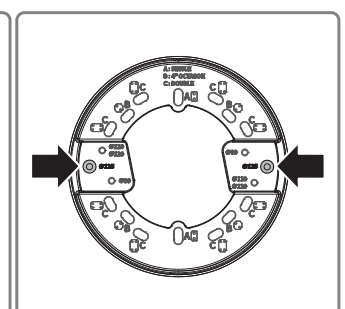

Gang Plate

SBO-090GP
SBD-110GP1

Package

SBO-090GP

1EA

SCREW (3EA)

SBD-110GP1

1EA

SCREW (2EA)

Installation Precautions

- Make sure that the installation place can endure at least 4 times of the total weight of the installation structure.
- Use the provided screws to install the camera.
- When installing the product outdoors, use interlocking devices made of stainless steel.

Mounting Hole by Camera Size

SBO-090GP

ø59 (mm)

ø70 (mm)

SBD-110GP1

ø99 (mm)

ø110~120 (mm)

ø125 (mm)

Installation

SBO-090GP

1

2

3

SBD-110GP1

1

2