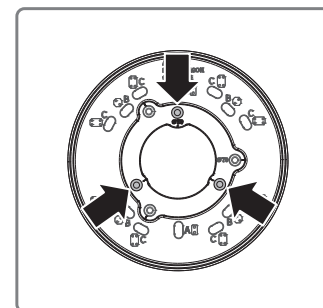

Gang Plate

SBO-090GP
SBD-110GP1

Package

SBO-090GP

1EA

SCREW (3EA)

SBD-110GP1

1EA

SCREW (2EA)

Installation Precautions

- Make sure that the installation place can endure at least 4 times of the total weight of the installation structure.
- Use the provided screws to install the camera.
- When installing the product outdoors, use interlocking devices made of stainless steel.

Mounting Hole by Camera Size

SBO-090GP

ø59 (mm)

ø70 (mm)

SBD-110GP1

ø99 (mm)

ø110~120 (mm)

ø125 (mm)