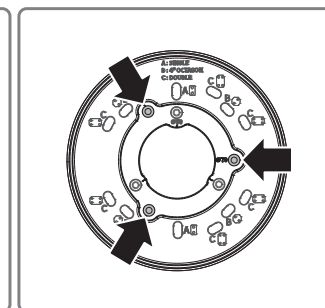

Gang Plate

SBO-090GP
SBD-110GP1

Package

SBO-090GP

1EA

SCREW (3EA)

SBD-110GP1

1EA

SCREW (2EA)

Installation Precautions

- Make sure that the installation place can endure at least 4 times of the total weight of the installation structure.
- Use the provided screws to install the camera.
- When installing the product outdoors, use interlocking devices made of stainless steel.

Mounting Hole by Camera Size

SBO-090GP

ø59 (mm)

ø70 (mm)

SBD-110GP1

ø99 (mm)

ø110~120 (mm)

ø125 (mm)