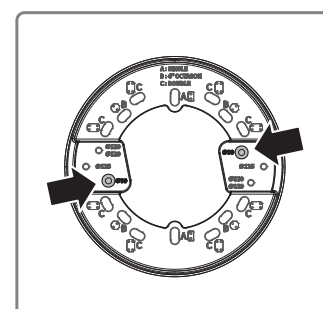

Gang Plate

SBO-090GP
SBD-110GP1

Package

SBO-090GP

1EA

SCREW (3EA)

SBD-110GP1

1EA

SCREW (2EA)

Installation Precautions

- Make sure that the installation place can endure at least 4 times of the total weight of the installation structure.
- Use the provided screws to install the camera.
- When installing the product outdoors, use interlocking devices made of stainless steel.

Mounting Hole by Camera Size

SBO-090GP

ø59 (mm)

ø70 (mm)

SBD-110GP1

ø99 (mm)

ø110~120 (mm)

ø125 (mm)