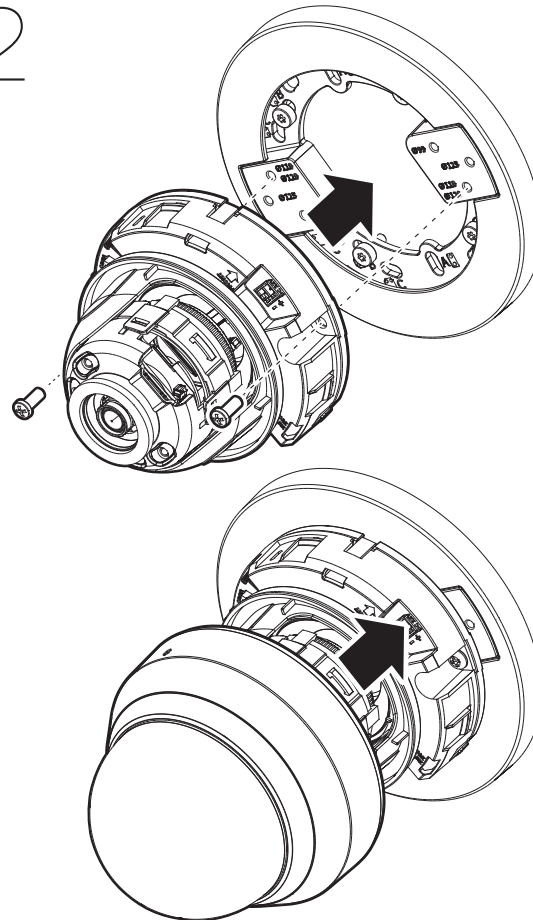

Gang Plate

SBO-090GP
SBD-110GP1

Package

SBO-090GP

1EA

SCREW (3EA)

SBD-110GP1

1EA

SCREW (2EA)

Installation Precautions

- Make sure that the installation place can endure at least 4 times of the total weight of the installation structure.
- Use the provided screws to install the camera.
- When installing the product outdoors, use interlocking devices made of stainless steel.

Mounting Hole by Camera Size

SBO-090GP

ø59 (mm)

ø70 (mm)

SBD-110GP1

ø99 (mm)

ø110~120 (mm)

ø125 (mm)

Installation

SBO-090GP

1

2

3

SBD-110GP1

1

2