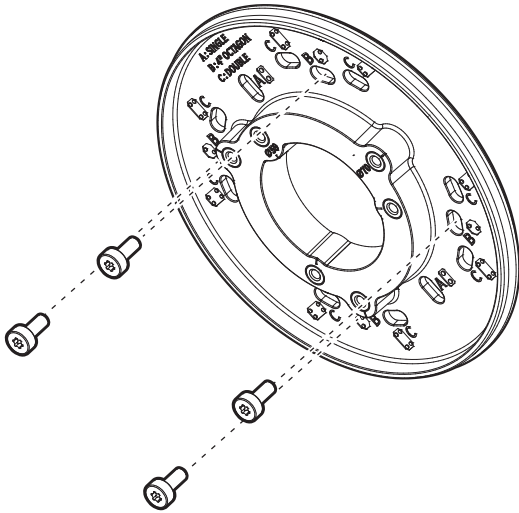

Gang Plate

SBO-090GP
SBD-110GP1

Package

SBO-090GP

1EA

SCREW (3EA)

SBD-110GP1

1EA

SCREW (2EA)

Installation Precautions

- Make sure that the installation place can endure at least 4 times of the total weight of the installation structure.
- Use the provided screws to install the camera.
- When installing the product outdoors, use interlocking devices made of stainless steel.

Mounting Hole by Camera Size

SBO-090GP

ø59 (mm)

ø70 (mm)

SBD-110GP1

ø99 (mm)

ø110~120 (mm)

ø125 (mm)

Installation

SBO-090GP

1

2

3

SBD-110GP1

1

2