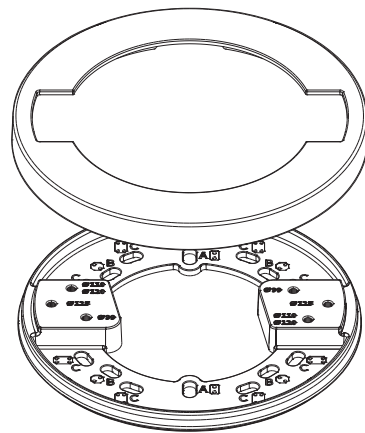

Gang Plate

SBO-090GP
SBD-110GP1

Package

SBO-090GP

1EA

SCREW (3EA)

SBD-110GP1

1EA

SCREW (2EA)

Installation Precautions

- Make sure that the installation place can endure at least 4 times of the total weight of the installation structure.
- Use the provided screws to install the camera.
- When installing the product outdoors, use interlocking devices made of stainless steel.

Mounting Hole by Camera Size

SBO-090GP

ø59 (mm)

ø70 (mm)

SBD-110GP1

ø99 (mm)

ø110~120 (mm)

ø125 (mm)