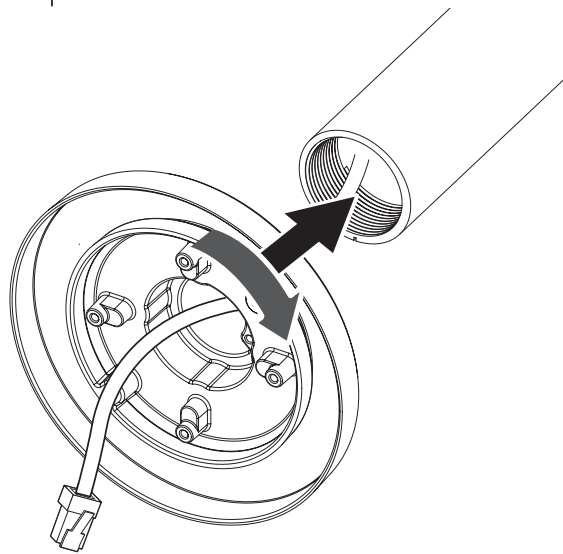

## Installation Precautions

- Make sure that the installation place can endure at least 4 times of the total weight of the Hanging Adaptor, Camera, and Wall/Ceiling/Parapet Mount.
- The Hanging Adaptor can be also connected to 1 1/2" PF screw-thread pipe as well as to the Wall/Ceiling/Parapet Mount.

## Package

HANGING ADAPTOR

SCREWS (4EA)

## Installation

SBP-120HMW  
Ø 110 ~ 120 (mm)

1-1

1-2

SBP-140HMW  
Ø 121 ~ 140 (mm)

SBP-160HMW1/180HMW1  
Ø 141~160 / 161 ~ 180 (mm)

2-1

2-2