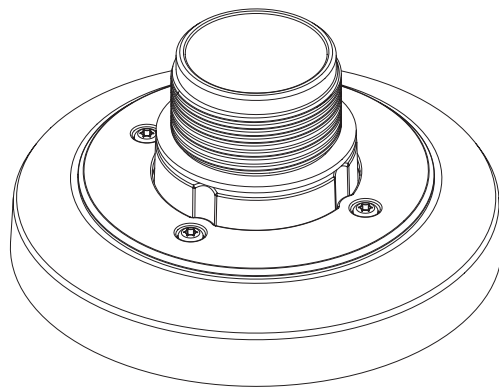

# Hanging Adaptor

SBP-120HMW  
SBP-140HMW  
SBP-160HMW1  
SBP-180HMW1

## Installation Precautions

- Make sure that the installation place can endure at least 4 times of the total weight of the Hanging Adaptor, Camera, and Wall/Ceiling/Parapet Mount.
- The Hanging Adaptor can be also connected to 1 1/2" PF screw-thread pipe as well as to the Wall/Ceiling/Parapet Mount.

## Package

HANGING ADAPTOR

SCREWS (4EA)

## Installation

SBP-120HMW  
Ø 110 ~ 120 (mm)

1-1

1-2

SBP-140HMW  
Ø 121 ~ 140 (mm)

SBP-160HMW1/180HMW1  
Ø 141~160 / 161 ~ 180 (mm)

2-1

2-2