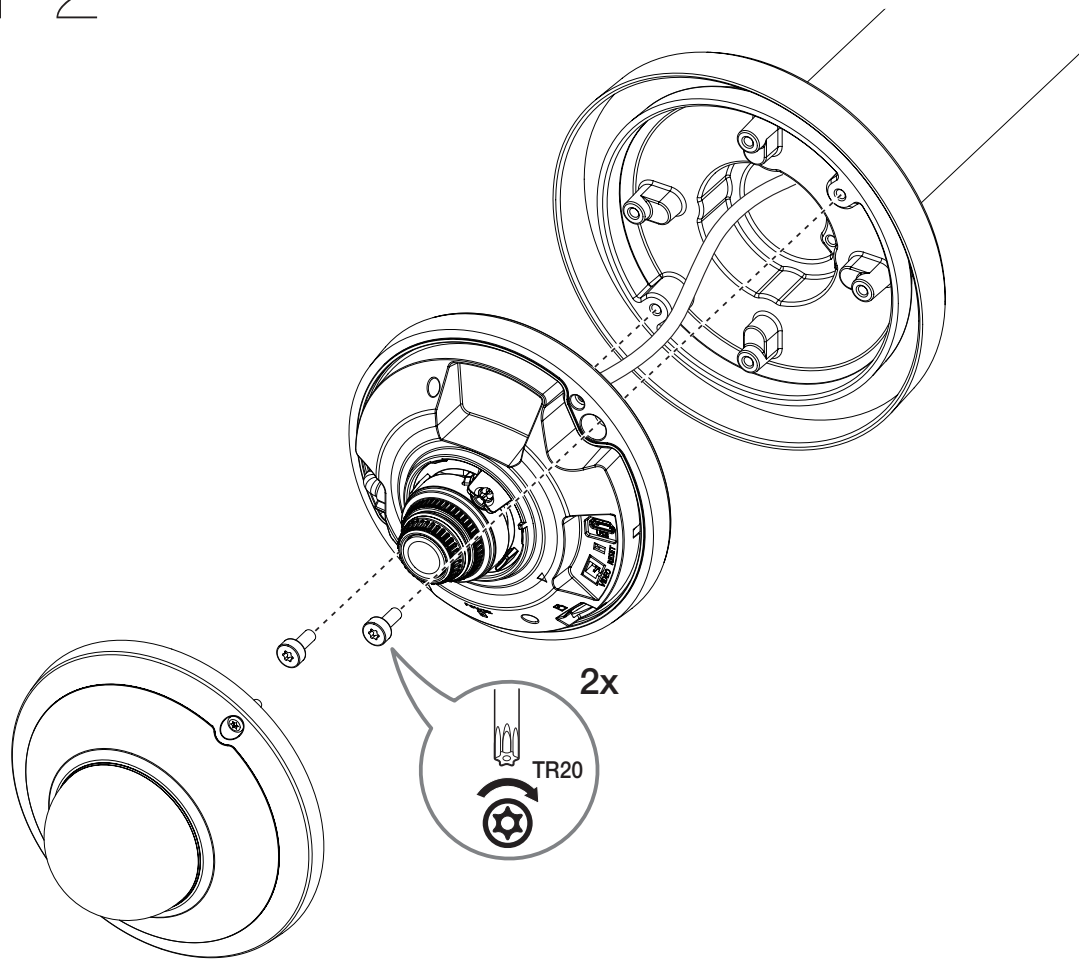

## Installation Precautions

- Make sure that the installation place can endure at least 4 times of the total weight of the Hanging Adaptor, Camera, and Wall/Ceiling/Parapet Mount.
- The Hanging Adaptor can be also connected to 1 1/2" PF screw-thread pipe as well as to the Wall/Ceiling/Parapet Mount.

## Package

HANGING ADAPTOR

SCREWS (4EA)

## Installation

SBP-120HMW  
Ø 110 ~ 120 (mm)

1-1

1-2

SBP-140HMW  
Ø 121 ~ 140 (mm)

SBP-160HMW1/180HMW1  
Ø 141~160 / 161 ~ 180 (mm)

2-1

2-2