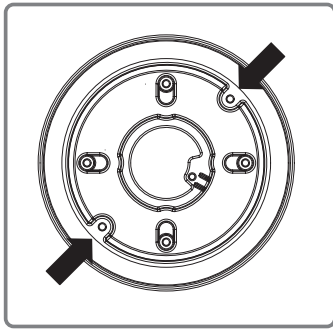

## Installation Precautions

- Make sure that the installation place can endure at least 4 times of the total weight of the Hanging Adaptor, Camera, and Wall/Ceiling/Parapet Mount.
- The Hanging Adaptor can be also connected to 1 1/2" PF screw-thread pipe as well as to the Wall/Ceiling/Parapet Mount.

## Package

HANGING ADAPTOR

SCREWS (4EA)

## Installation

SBP-120HMW  
Ø 110 ~ 120 (mm)

1-1

1-2

SBP-140HMW  
Ø 121 ~ 140 (mm)

SBP-160HMW1/180HMW1  
Ø 141~160 / 161 ~ 180 (mm)

2-1

2-2