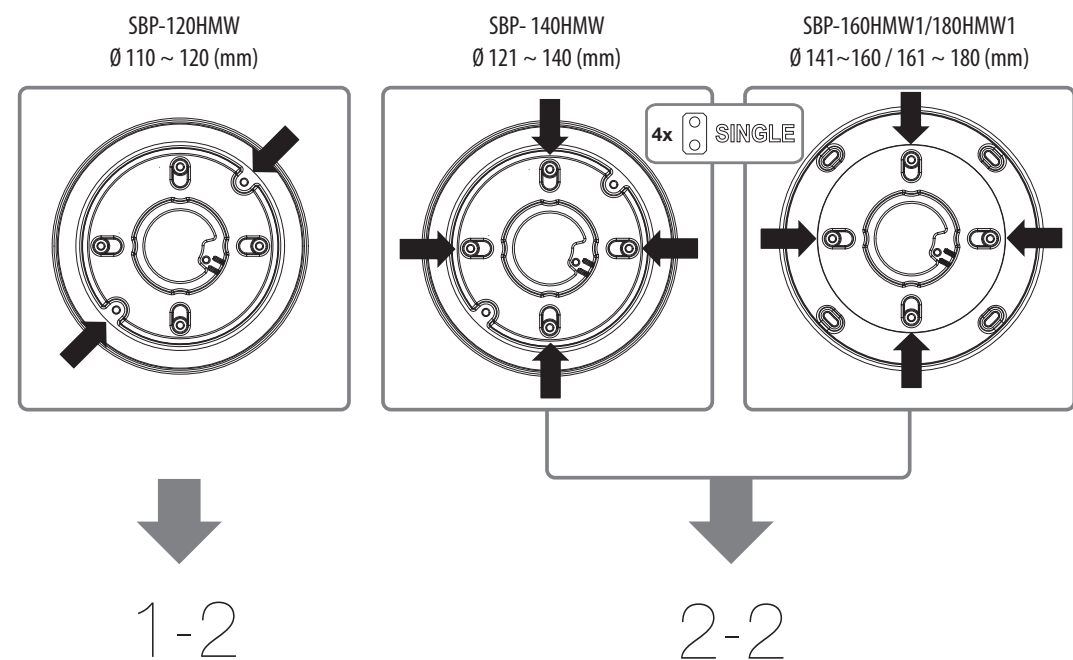

## Installation Precautions

- Make sure that the installation place can endure at least 4 times of the total weight of the Hanging Adaptor, Camera, and Wall/Ceiling/Parapet Mount.
- The Hanging Adaptor can be also connected to 1 1/2" PF screw-thread pipe as well as to the Wall/Ceiling/Parapet Mount.

## Package

HANGING ADAPTOR

SCREWS (4EA)

## Installation

SBP-120HMW  
Ø 110 ~ 120 (mm)

1-1

1-2

SBP-140HMW  
Ø 121 ~ 140 (mm)

SBP-160HMW1/180HMW1  
Ø 141~160 / 161 ~ 180 (mm)

2-1

2-2