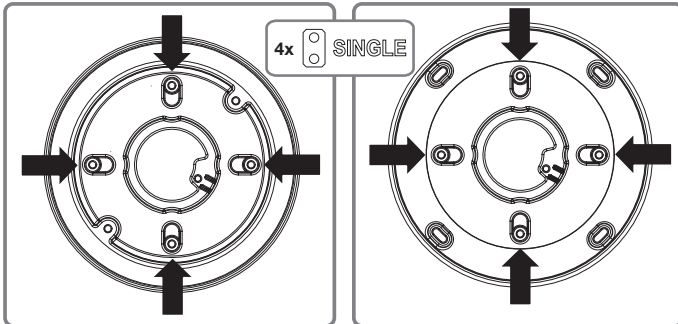

## Installation Precautions

- Make sure that the installation place can endure at least 4 times of the total weight of the Hanging Adaptor, Camera, and Wall/Ceiling/Parapet Mount.
- The Hanging Adaptor can be also connected to 1 1/2" PF screw-thread pipe as well as to the Wall/Ceiling/Parapet Mount.

## Package

HANGING ADAPTOR

SCREWS (4EA)

## Installation

SBP-120HMW  
Ø 110 ~ 120 (mm)

1-1

1-2

SBP-140HMW  
Ø 121 ~ 140 (mm)

SBP-160HMW1/180HMW1  
Ø 141~160 / 161 ~ 180 (mm)

2-1

2-2