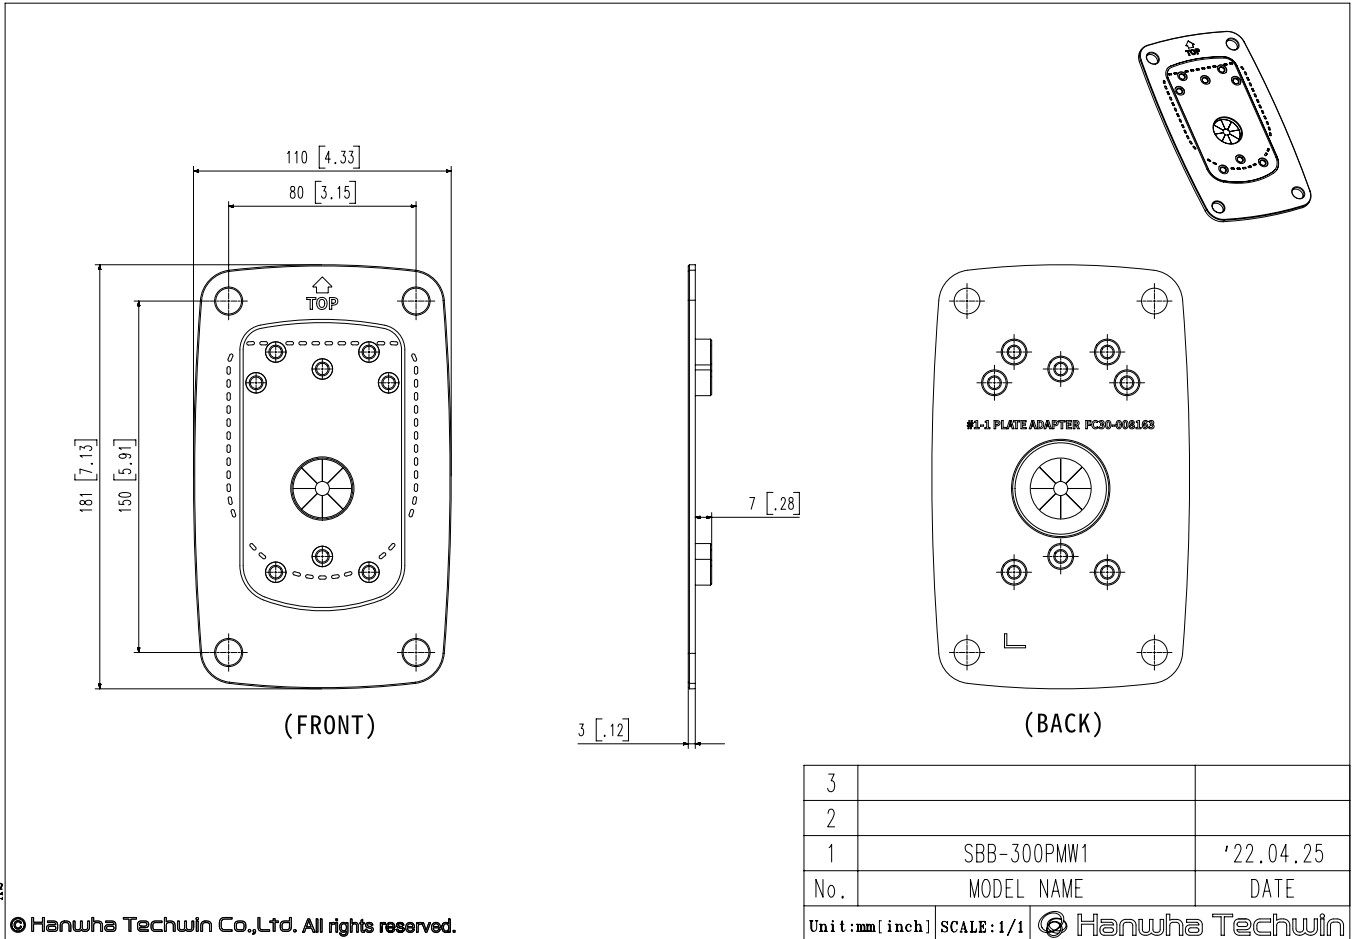

SBB-300PMW1

Pole mount adapter

Key Features

- Material : Aluminum
- Dimensions : 110x181mm(4.33x7.13")
- Weight : 390g
- Color : White

Compatible Accessories (Optional)

SHB-4200H

SHB-4300HP

SHB-4301H2

SBB-300PMW1

SBB-300PMW1

Pole mount adapter

Specifications

Mechanical

Color	White
Material	Aluminum
RAL code	RAL9003
Product dimensions / weight	110x181mm(4.33x7.13"), 390g
Mount Screw size	M6
Supported products	SHB-4200/SHB-4300/SHB-4301 series, SBP-300PMW1

SBB-300PMW1

Pole mount adapter

Unit: mm [inch]

CAD

A2

© Hanwha Techwin Co., Ltd. All rights reserved.