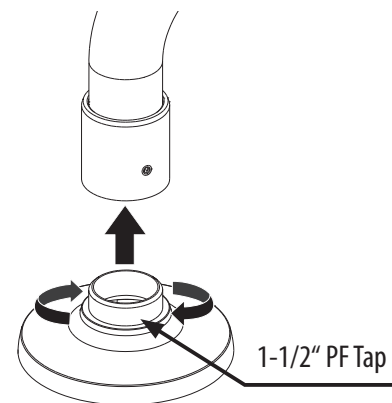

7-B

SBP-156LMW1