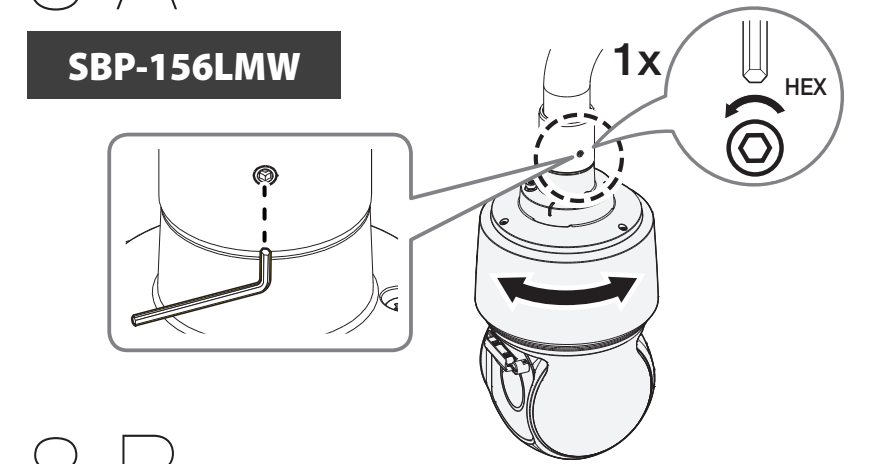

8-A

SBP-156LMW