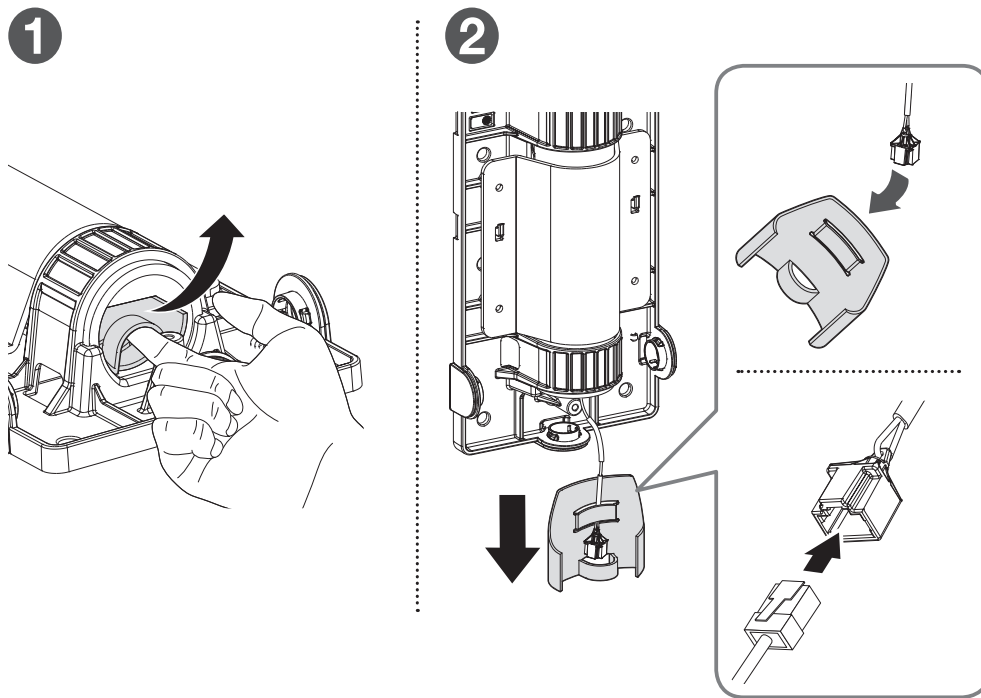

Parapet Mount

SBP-156LMW
SBP-156LMW1

Installation Precautions

- Make sure that the installation place can endure at least 4 times of the total weight of the Parapet Mount and Camera.
- This product is designed to use M8 Anchor Bolts (Nuts) for the installation.
- Each anchor bolt must be capable of withstanding an extraction force of 700 kg.
- When installing the product outdoors, use interlocking devices made of stainless steel.

Installation

Package

3

4

5

6

7-A

SBP-156LMW