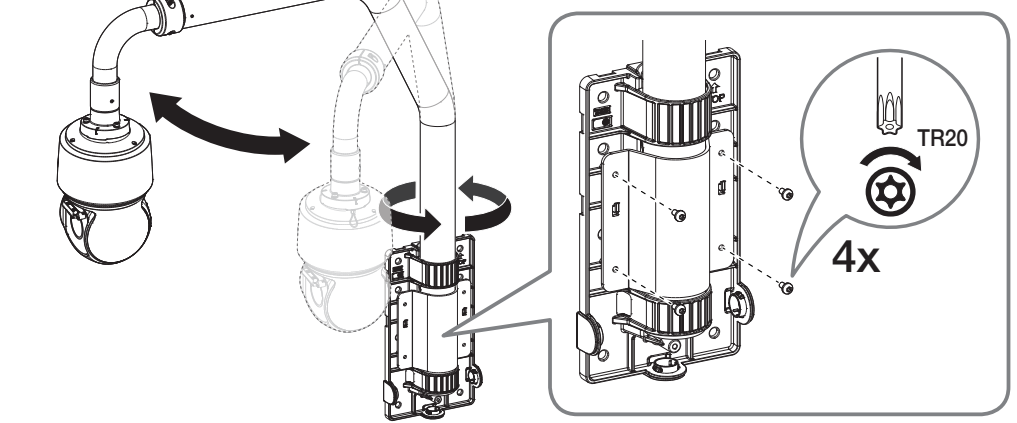

Parapet Mount

SBP-156LMW
SBP-156LMW1

Installation Precautions

- Make sure that the installation place can endure at least 4 times of the total weight of the Parapet Mount and Camera.
- This product is designed to use M8 Anchor Bolts (Nuts) for the installation.
- Each anchor bolt must be capable of withstanding an extraction force of 700 kg.
- When installing the product outdoors, use interlocking devices made of stainless steel.

7-B

SBP-156LMW1

8-A

SBP-156LMW

8-B

SBP-156LMW1

9

10