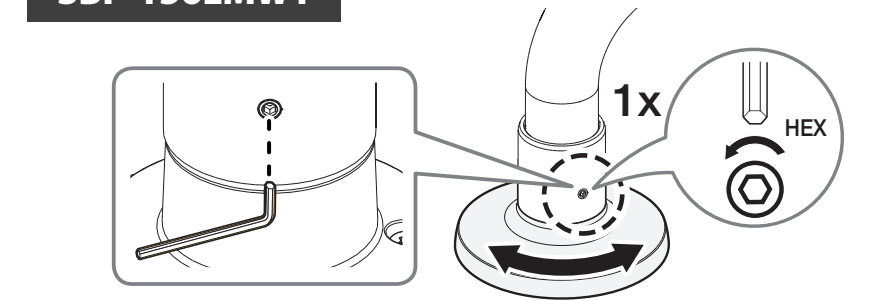

Parapet Mount

SBP-156LMW
SBP-156LMW1

Installation Precautions

- Make sure that the installation place can endure at least 4 times of the total weight of the Parapet Mount and Camera.
- This product is designed to use M8 Anchor Bolts (Nuts) for the installation.
- Each anchor bolt must be capable of withstanding an extraction force of 700 kg.
- When installing the product outdoors, use interlocking devices made of stainless steel.

7-B

SBP-156LMW1

8-A

SBP-156LMW

8-B

SBP-156LMW1

9

10