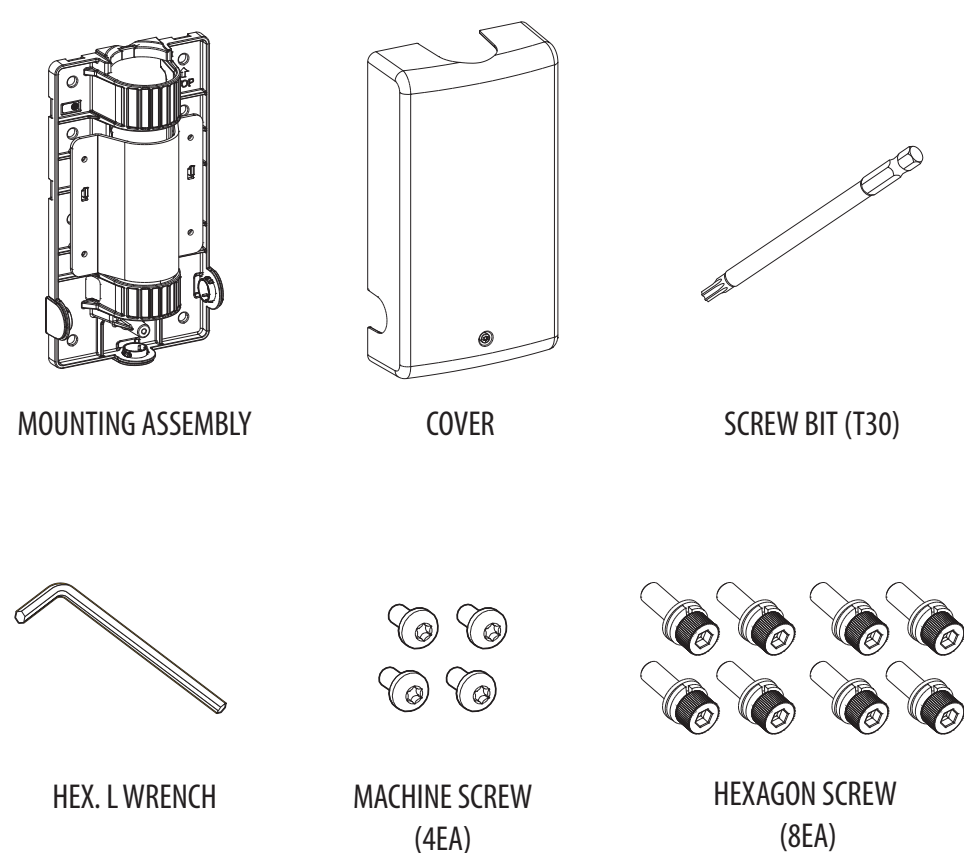

Parapet Mount

SBP-156LMW
SBP-156LMW1

Installation Precautions

- Make sure that the installation place can endure at least 4 times of the total weight of the Parapet Mount and Camera.
- This product is designed to use M8 Anchor Bolts (Nuts) for the installation.
- Each anchor bolt must be capable of withstanding an extraction force of 700 kg.
- When installing the product outdoors, use interlocking devices made of stainless steel.

Installation

Package