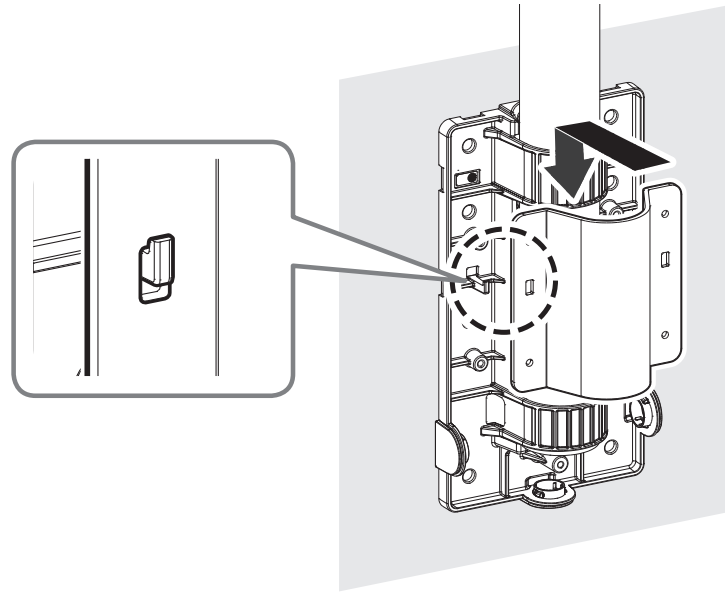

3

4

5

6

7-A

SBP-156LMW

7-B

SBP-156LMW1

8-A

SBP-156LMW

8-B

SBP-156LMW1

9

10