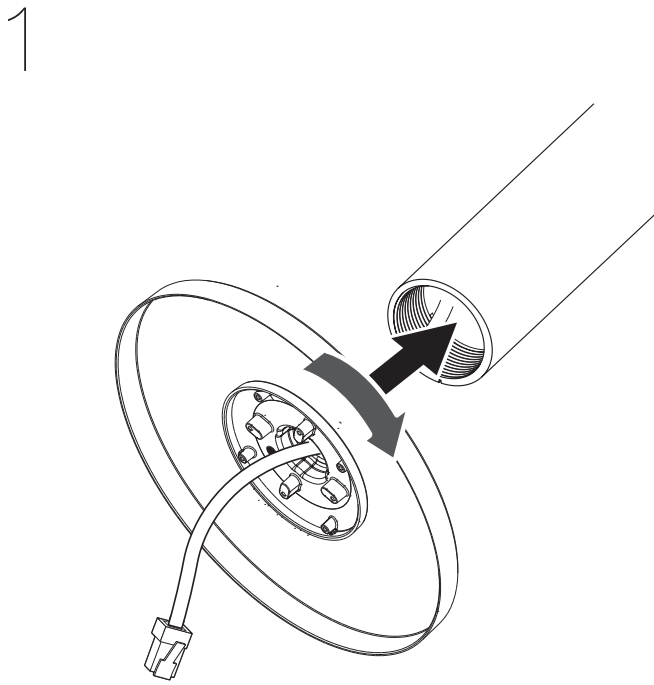

Hanging Adaptor

SBP-250HMW
SBP-315HMW

Installation Precautions

- Make sure that the installation place can endure at least 4 times of the total weight of the Hanging Adaptor, Camera, and Wall/Ceiling/Parapet Mount.
- The Hanging Adaptor can be also connected to 1 1/2" PF screw-thread pipe as well as to the Wall/Ceiling/Parapet Mount.

Package

1EA

4EA

Mounting Hole by Camera Size

SBP-250HMW
ø201~250 (mm)

SBP-315HMW
ø251~315 (mm)

SBP-250HMW

SBP-315HMW