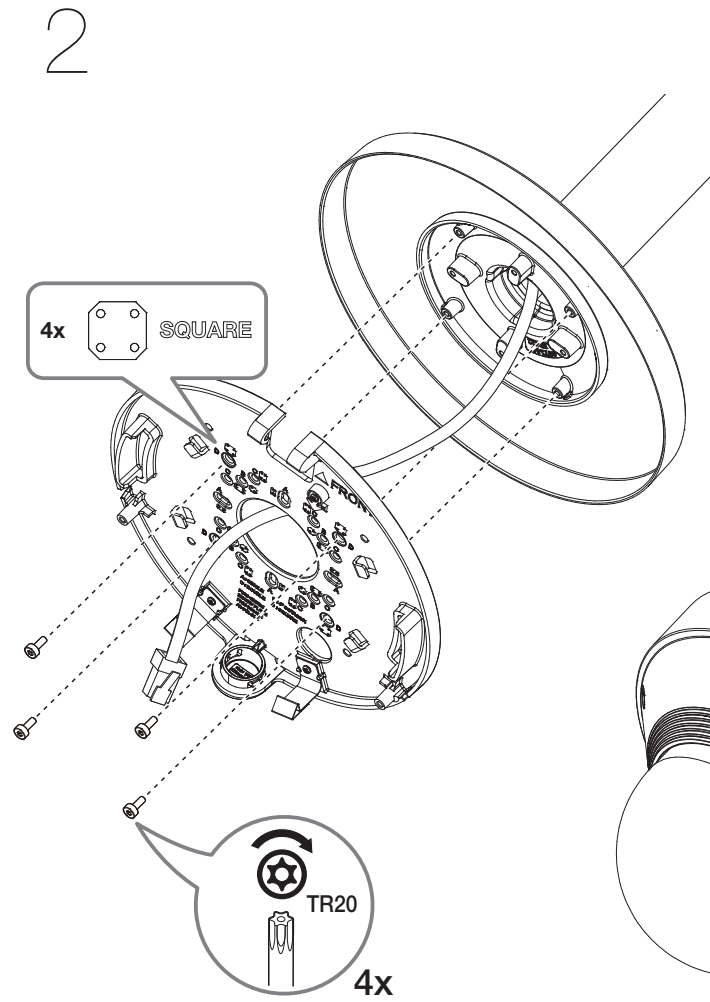

Hanging Adaptor

SBP-250HMW
SBP-315HMW

Installation Precautions

- Make sure that the installation place can endure at least 4 times of the total weight of the Hanging Adaptor, Camera, and Wall/Ceiling/Parapet Mount.
- The Hanging Adaptor can be also connected to 1 1/2" PF screw-thread pipe as well as to the Wall/Ceiling/Parapet Mount.

Package

1EA

4EA

Mounting Hole by Camera Size

SBP-250HMW
ø201~250 (mm)

SBP-315HMW
ø251~315 (mm)

SBP-250HMW

SBP-315HMW