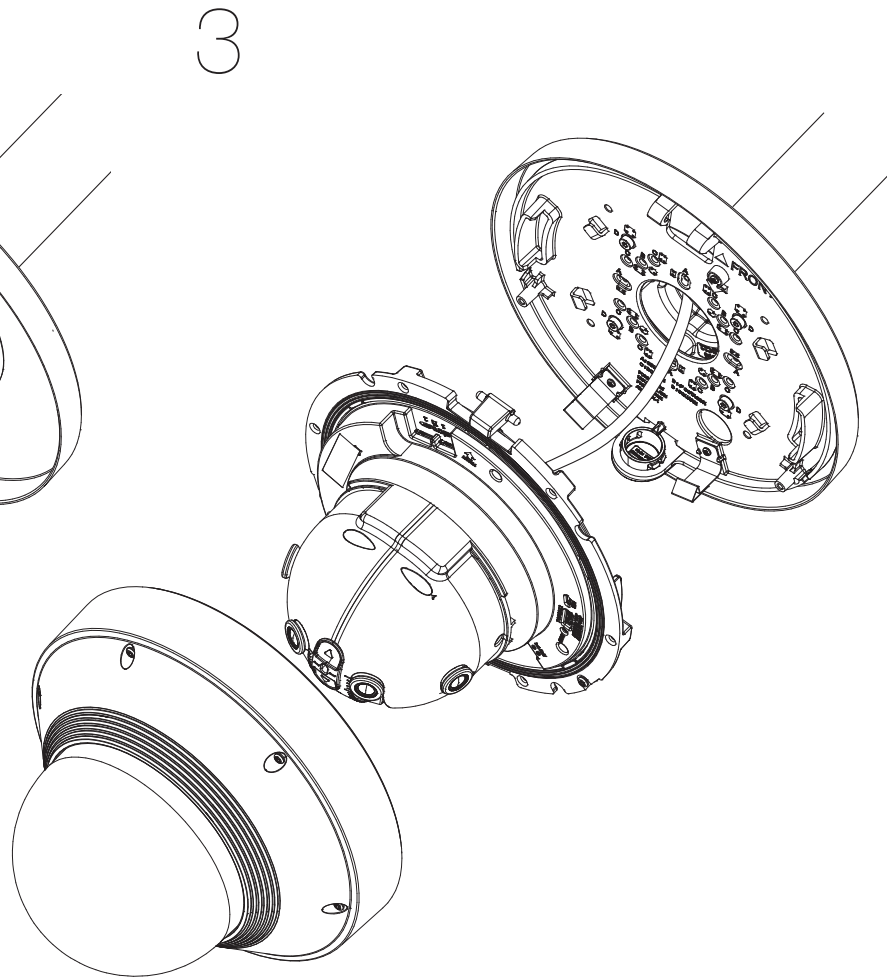

Hanging Adaptor

SBP-250HMW
SBP-315HMW

Installation Precautions

- Make sure that the installation place can endure at least 4 times of the total weight of the Hanging Adaptor, Camera, and Wall/Ceiling/Parapet Mount.
- The Hanging Adaptor can be also connected to 1 1/2" PF screw-thread pipe as well as to the Wall/Ceiling/Parapet Mount.

Package

1EA

4EA

Mounting Hole by Camera Size

SBP-250HMW
ø201~250 (mm)

SBP-315HMW
ø251~315 (mm)

SBP-250HMW

SBP-315HMW