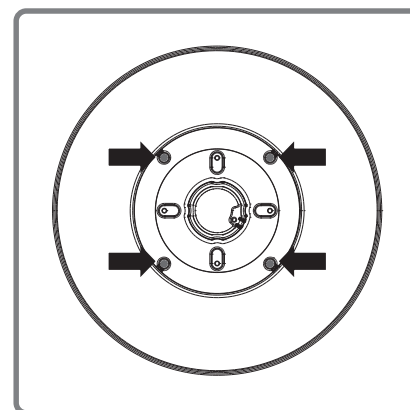

Hanging Adaptor

SBP-250HMW
SBP-315HMW

Installation Precautions

- Make sure that the installation place can endure at least 4 times of the total weight of the Hanging Adaptor, Camera, and Wall/Ceiling/Parapet Mount.
- The Hanging Adaptor can be also connected to 1 1/2" PF screw-thread pipe as well as to the Wall/Ceiling/Parapet Mount.

Package

1EA

4EA

Mounting Hole by Camera Size

SBP-250HMW
ø201~250 (mm)

SBP-315HMW
ø251~315 (mm)

SBP-250HMW

SBP-315HMW