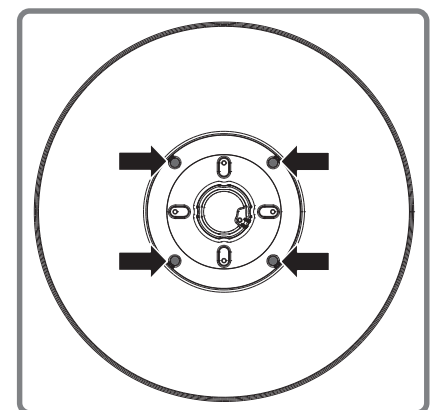

Hanging Adaptor

SBP-250HMW
SBP-315HMW

Installation Precautions

- Make sure that the installation place can endure at least 4 times of the total weight of the Hanging Adaptor, Camera, and Wall/Ceiling/Parapet Mount.
- The Hanging Adaptor can be also connected to 1 1/2" PF screw-thread pipe as well as to the Wall/Ceiling/Parapet Mount.

Package

1EA

4EA

Mounting Hole by Camera Size

SBP-250HMW
ø201~250 (mm)

SBP-315HMW
ø251~315 (mm)

SBP-250HMW

SBP-315HMW