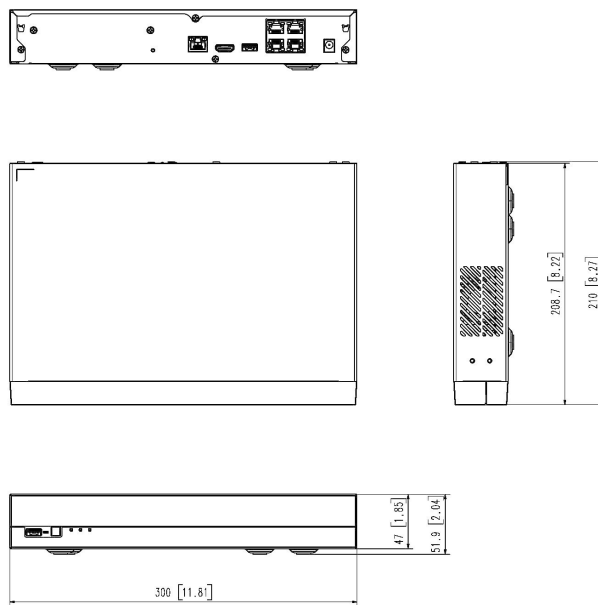

Hanwha Vision is formerly known as Hanwha Techwin.

Dimension (WxHxD) W300.0 x H47 x D208.7mm (1U)

Weight 1.03Kg

# ARN-410S

4CH NVR

CAD

Unit:mm [inch]

3		
2	ARN-410S	'21.12.16
1	QRN-430S	'21.06.01
No.	MODEL NAME	DATE
Unit:mm[inch] SCALE:1/2		Hanwha Techwin

© Hanwha Techwin Co.,Ltd. All rights reserved.