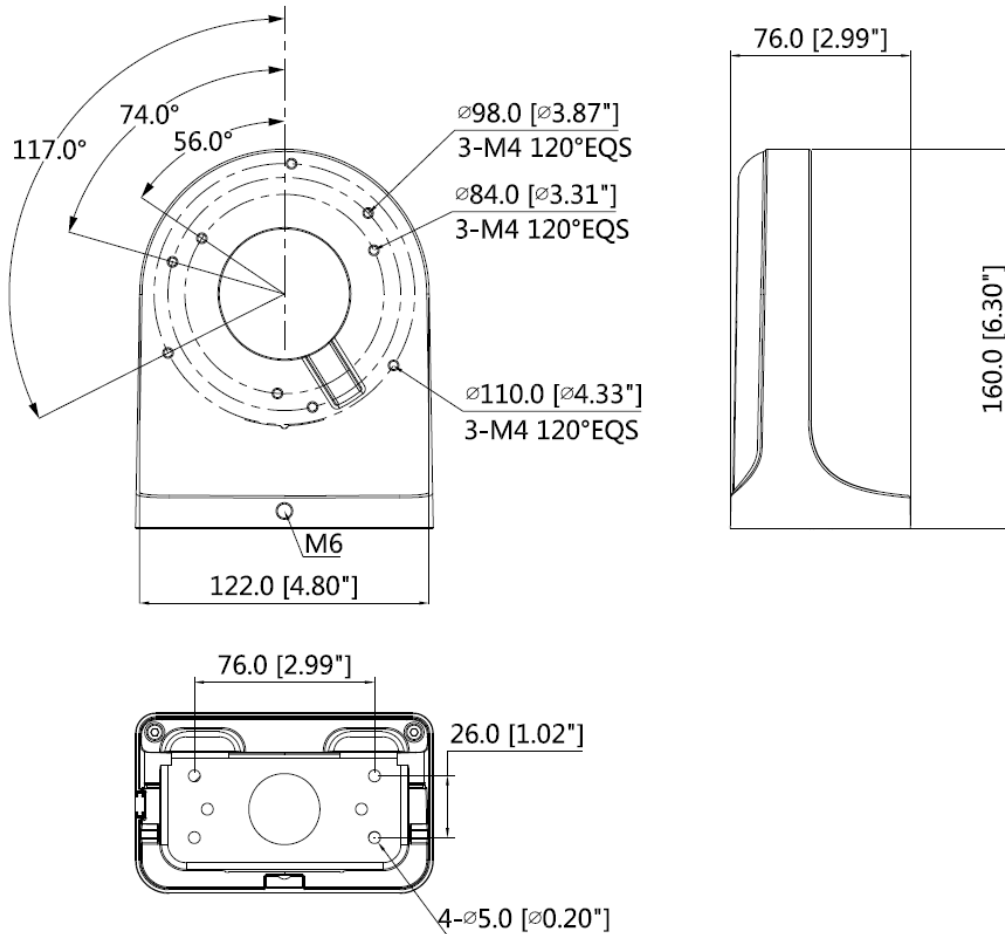

### Technical Specifications

<b>Model</b>	<b>DH-PFB203W</b>
<b>General</b>	
Material	Aluminum & SECC
Dimension(WxHxD)	160mmx122mmx76mm (6.30"x4.80"x2.99")
Weight	0.5kg(1.1lb)
Load Bearing	1kg(2.2lb)
Color	White
Operating Temperature	-40°C ~ +60°C (-40°F ~ +140°F)
Humidity	<90% RH
Applicable Model	Please see "Accessory Selection"

### Dimensions (mm/inch)