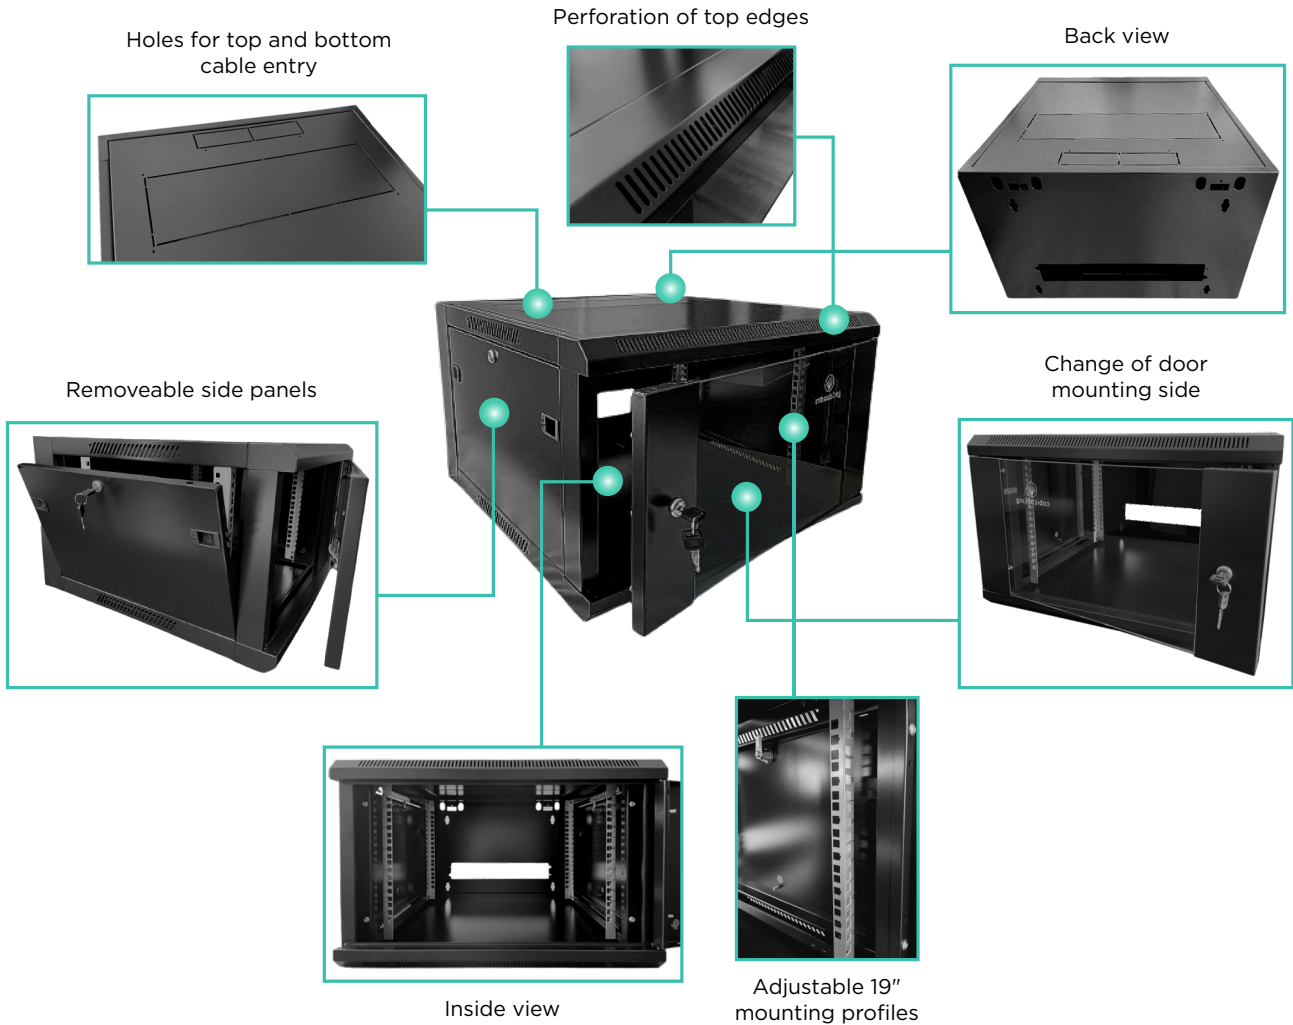

DEDICATED ACCESSORIES:

Part number	Name of product
ACR71-0400	Solid metal door for wall cabinet CobiCabling Ravus 4U, without a lock, RAL9005 black
ACR71-0600	Solid metal door for wall cabinet CobiCabling Ravus 6U, without a lock, RAL9005 black
ACR71-0900	Solid metal door for wall cabinet CobiCabling Ravus 9U, without a lock, RAL9005 black
ACR71-1200	Solid metal door for wall cabinet CobiCabling Ravus 12U,without a lock, RAL9005 black
ACR71-1500	Solid metal door for wall cabinet CobiCabling Ravus 15U, without a lock, RAL9005 black
ACR71-1800	Solid metal door for wall cabinet CobiCabling Ravus 18U, without a lock, RAL9005 black
ACR71-2200	Solid metal door for wall cabinet CobiCabling Ravus 22U,without a lock, RAL9005 black
ACR01-0240	Lock for the door of a Wall cabinet CobiCabling Ravus
ACR01-0230	2-fan roof panel for CobiCabling Ravus Wall cabinets, RAL 9005 black