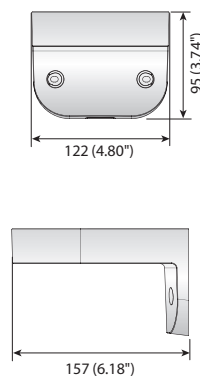

Wall Mounts

				
	Wall Mount	Wall Mount	Wall Mount	Wall Mount
	SBP-137WM / SBP-137WMW	SBP-137WM1 / SBP-137WMW1	SBP-120WM / SBP-120WMW	SBP-125WMW
Materials	Aluminum / Plastic		Plastic	Aluminum, Plastic
Dimensions (WxHxD)	148.5 x 104.5 x 178.2mm (5.84" x 4.11" x 7.01")		122 x 95 x 157mm (4.80" x 3.74" x 6.18")	126.5 x 160.0 x 104.5mm (5.0" x 6.3" x 4.1")
Pipe Thread	-		-	-
Weight	440g (0.97 lb)		175g (0.39 lb)	425g (0.94lb)
Color	Ivory	White	Ivory	White

Dimensions

Unit : mm (inch)

SBP-137WM / SBP-137WMW / SBP-137WM1 / SBP-137WMW1

SBP-120WM / SBP-120WMW

SBP-125WMW