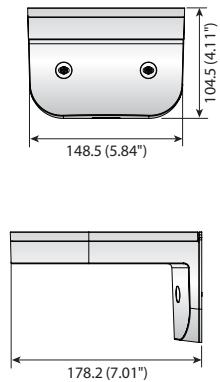

Wall Mounts

				
	Wall Mount	Wall Mount	Wall Mount	Wall Mount
	SBP-137WM / SBP-137WMW	SBP-137WM1 / SBP-137WMW1	SBP-120WM / SBP-120WMW	SBP-125WMW
Materials	Aluminum / Plastic		Plastic	Aluminum, Plastic
Dimensions (WxHxD)	148.5 x 104.5 x 178.2mm (5.84" x 4.11" x 7.01")		122 x 95 x 157mm (4.80" x 3.74" x 6.18")	126.5 x 160.0 x 104.5mm (5.0" x 6.3" x 4.1")
Pipe Thread	-		-	-
Weight	440g (0.97 lb)		175g (0.39 lb)	425g (0.94lb)
Color	Ivory	White	Ivory	White

Dimensions

Unit : mm (inch)

SBP-137WM / SBP-137WMW / SBP-137WM1 / SBP-137WMW1

SBP-120WM / SBP-120WMW

SBP-125WMW