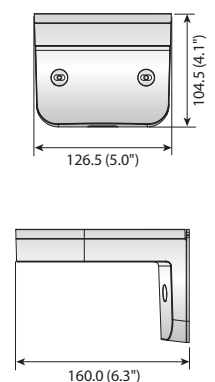

Wall Mounts

				
	Wall Mount	Wall Mount	Wall Mount	Wall Mount
	SBP-137WM / SBP-137WMW	SBP-137WM1 / SBP-137WMW1	SBP-120WM / SBP-120WMW	SBP-125WMW
Materials	Aluminum / Plastic		Plastic	Aluminum, Plastic
Dimensions (WxHxD)	148.5 x 104.5 x 178.2mm (5.84" x 4.11" x 7.01")		122 x 95 x 157mm (4.80" x 3.74" x 6.18")	126.5 x 160.0 x 104.5mm (5.0" x 6.3" x 4.1")
Pipe Thread	-		-	-
Weight	440g (0.97 lb)		175g (0.39 lb)	425g (0.94lb)
Color	Ivory	White	Ivory	White

Dimensions

Unit : mm (inch)

SBP-137WM / SBP-137WMW / SBP-137WM1 / SBP-137WMW1

SBP-120WM / SBP-120WMW

SBP-125WMW