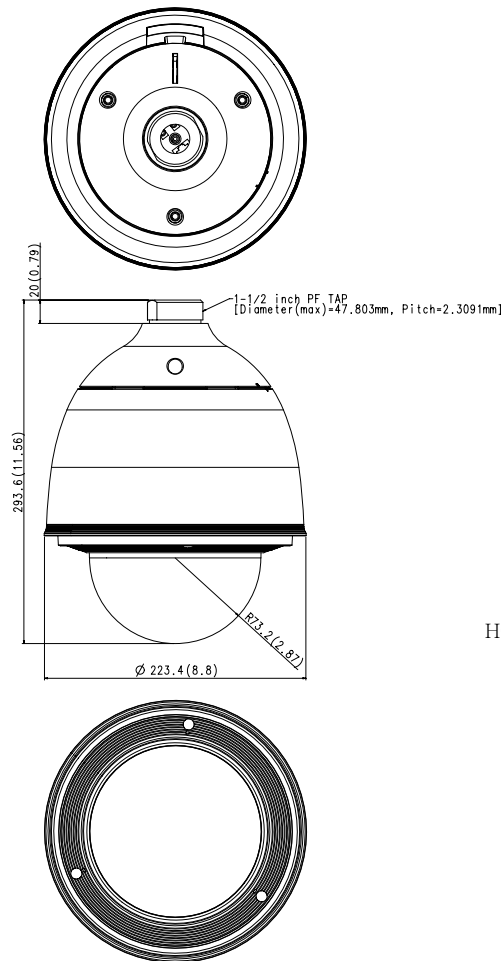

Pan / Tilt / Rotate

Pan Range	360° Endless
Pan Speed	Preset: 700°/sec, Manual: 0.024°/sec ~200°/sec
Tilt Range	210°(-15° ~195°)
Tilt Speed	Preset : 700°/sec, Manual : 0.024°/sec ~200°/sec
Preset Accuracy	±0.2°

Mechanical

Color / Material	Ivory / Plastic
Product Dimensions / Weight	Ø223.4x293.6mm(8.79x11.56"), 3300g(7.28 lb)

HCP-6320HA

1080p Analog HD 32x PTZ Dome Camera

Unit: mm [inch]

CAD

HCP-6320H
Unit : mm (inch)