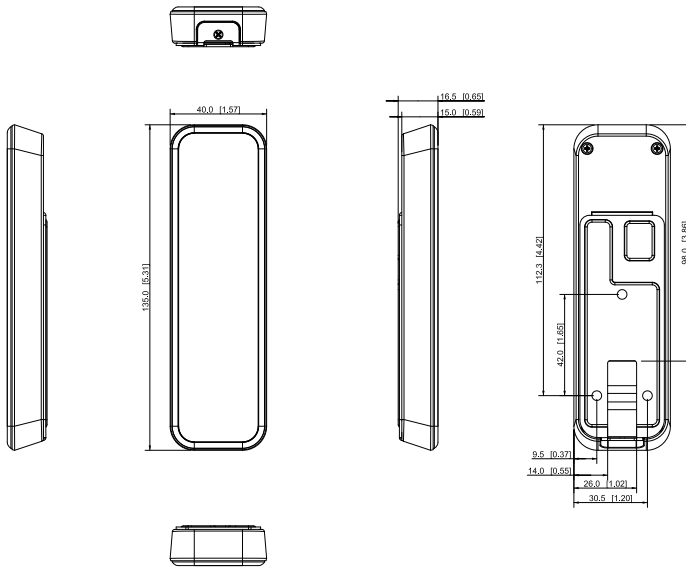

Port

RS-485	1 channel
Wiegand	1 output channel

Alarm

Tamper Alarm	Yes
Tamper Alarm	Yes

General

Power Supply	12V 0.5A DC
Protection	IP66 (silicon sealant is needed, see the manual)
Power Consumption	Standby ≤ 0.9W, working ≤ 1.7W
Product Dimensions	135 mm × 40 mm × 15 mm (5.31" × 1.57" × 0.59") (L × W × H)
Packaging Dimensions	195 mm × 75 mm × 52 mm (7.68" × 2.95" × 2.05") (L × W × H, 1 in inner carton) 415 mm × 400 mm × 230 mm (16.34" × 15.75" × 9.06") (L × W × H, carton)
Operating Temperature	–30°C to +70°C (–22°F to +158°F)
Operating Humidity	5%RH–95% (non-condensing)
Operating Environment	Indoor; outdoor
Gross Weight	0.16 kg (0.35 lb)
Installation	Surface mount
Certifications	CE; FCC

Ordering Information

Type	Model	Description
Access Reader	DHI-ASR2200A	DHI-ASR2200A Outdoor Waterproof IC Card Reader Slim Model

Dimensions (mm[inch])

Application