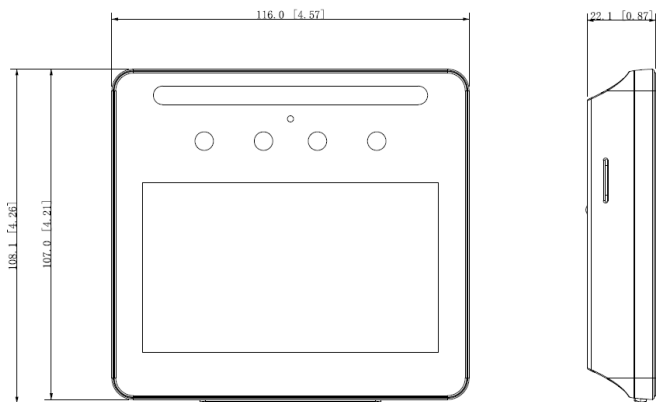

Capacity

User Amount	1500
Face Amount	1500
Card Amount	1500
Password Amount	1500
Storage Record Amount	150,000

Port

RS-485	1
USB	1 USB2.0 port
Network	1 10/100Mbps Ethernet port
Alarm Input	1
Alarm Linkage	Support
Unlock Button	1
Door Status Detection	1
Door Lock Control	1

Alarm

Anti-passback	Support
Tamper	Support
Duress	Support
Door Sensor Timeout	Support
Illegal Intrusion	Support
Illegal Card Exceeding Threshold Alarm	Support

General

Power Supply	DC 12V 1.5A
Power Consumption	≤18W
Dimensions	116 mm × 107 mm × 22 mm
Operating Temperature	-10°C to +55°C (+14°F to +131°F)
Operating Humidity	5%RH–95%RH (non-condensing)
Working Environment	Indoor
Installation	Desktop and Wall mount
Certifications	CE/FCC

Dimensions (mm[inch])

Application

Management Platform

Client