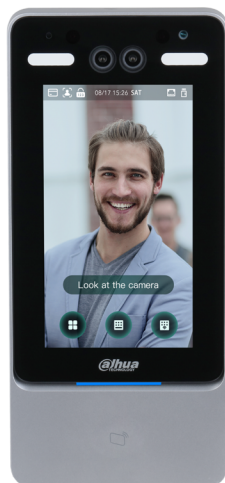

## Face Recognition Access Controller

- 7 inch IPS display, resolution 1024×600
- Support face unlock, IC card unlock, and password unlock; unlock by period
- With face detection box; the largest face among faces that appear at the same time is recognized first; the maximum face size can be configured on the web
- 2MP wide-angle WDR lens; with auto/manual fill light
- Face-camera distance: 0.3 m–2.0 m; human height: 0.9 m–2.4 m
- With face recognition algorithm, the access controller can recognize more than 360 positions on human face
- Face verification accuracy>99.5%; face comparison speed 0.35s per person; low false recognition rate
- Support profile recognition; the profile angle is 0°–90°
- Holds 50, 000 users, 50, 000 faces, 50, 000 cards, 50, 000 passwords, and 50 administrators
- Support liveness detection
- Support duress alarm, tamper alarm, intrusion alarm, door contact timeout alarm, illegal card exceeding threshold alarm , and more
- Support general users, patrol users, VIP users, guest users, and the disabled users
- With 4 unlock status display modes

#### Basic

Display	7 inch IPS
Screen Type	Capacitive touch screen
Resolution	600(H)×1024(V)
Camera	2 MP CMOS camera
WDR	120dB
Light Compensation	Auto white light Auto IR light
Status Indicator	1 indicator light. Red: Error; Green: Normal; Blue: Working.
Voice Prompt	Yes
Housing Material	PC+ABS