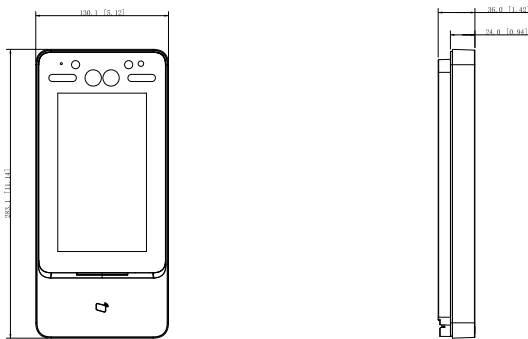

#### General

Power Supply	Provided
Power Supply Mode	DC 12V 2A
Power Consumption	12W
Production Dimensions	283.0mm×130.0mm×36.9mm (11.14"×5.12"×1.45")
Packaging Dimensions	Controller packaging: 380mm×235mm×124mm (14.96"×9.25"×4.88") Protective case: 494mm×402mm×275mm (19.45"×15.83"×10.83")
Working Temperature	-10°C to +55°C (+14°F to +131°F)
Working Humidity	0%RH–90%RH (non-condensing)
Working Environment	Indoor
Gross Weight	1.8kg (3.97 lb)
Installation Method	Wall mounted
Certifications	CE/FCC

**Dimensions (mm[inch])**

**Application**