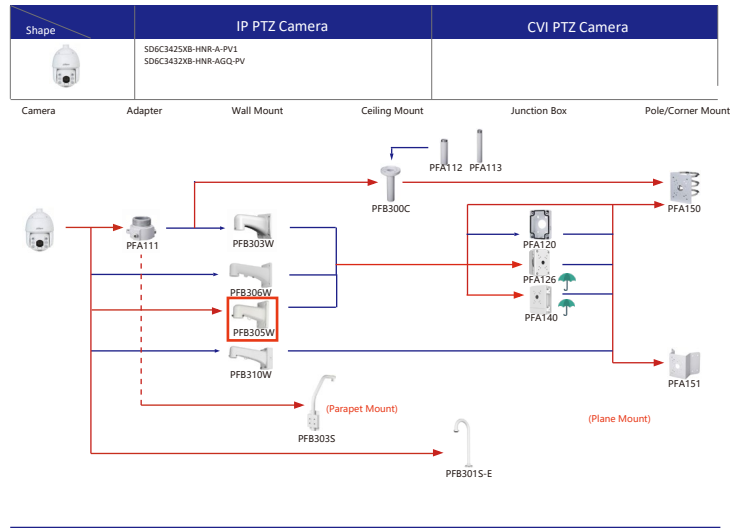

Selection of IP&CVI Eyeball Camera

Shape	IP Camera	CVI Camera
		HAC-HDW1200M HAC-HDW1800M HAC-HDW1801M HAC-T2A51 HAC-T2A21 HAC-HDW1509TLM-A-LED HAC-HDW2501TLM-A

Shape	IP Camera	CVI Camera
	IPC-HDW2231T-AS-S2 IPC-HDW2230T-AS-S2 IPC-HDW2431T-AS-S2	HAC-HDW2249TLM(A)-LED HAC-HDW2241TLM(A)-A HAC-HDW1801TM(A)-A HAC-HDW1801TM(A)-A HAC-HDW1801TM(A)-A HAC-HDW1801TM(A)-A HAC-HDW1801TM(A)-A HAC-HDW1500TLM(A)-A

Selection of IP&CVI Eyeball Camera

Shape	IP Camera	CVI Camera
	IPC-HDW1230S-S5	HAC-T1A21/S1 HAC-HDW1200R

Shape	IP Camera	CVI Camera
	HAC-HDW2501TLMQ(A)-A HAC-HDW1500TLMQ(A)-A HAC-HDW1231TLMQ(A)-A HAC-HDW1200TLMQ(A)-A	HAC-HDW2501TQ(A)-A HAC-HDW1500TQ(A)-A HAC-HDW1231TQ(A)-A HAC-HDW1200TQ(A)-A HAC-ME1239TQ(A)-PV HAC-ME1800EQ-L HAC-ME1500EQ-L HAC-ME1200EQ-L HAC-ME1200EQ-L

Selection of PTZ Camera

Selection of PTZ Bullet Camera

Selection of PTZ Camera

Selection of PTZ Camera

Selection of PTZ Camera

Shape	IP PTZ Camera	CVI PTZ Camera
	SDT7C424-4F-2B2I-APV-0400	

Camera Adapter Wall Mount Ceiling Mount Junction Box Pole/Corner Mount