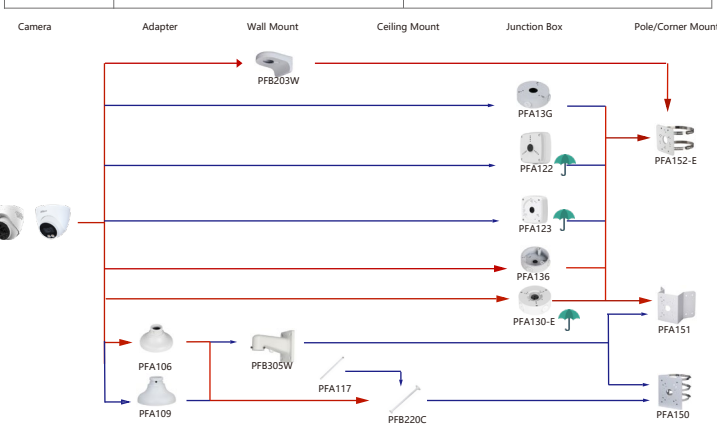

Selection of IP&CVI Eyeball Camera

Shape	IP Camera	CVI Camera
	IPC-HDW3841EM-S-S2 IPC-HDW3811EM-A-S IPC-HDW3541EM-S-S2 IPC-HDW3441EM-S-S2 IPC-HDW3231EM-S-S2 IPC-HDW5241TM-ASE IPC-HDW5442TM-ASE IPC-HDW5541TM-ASE	HAC-HDW1801EM(A)-A HAC-HDW12003M(A)-A HAC-HDW2802T-A HAC-HDW2402T-A HAC-HDW2509T-A-LED HAC-HDW2249T-A-LED HAC-HDW1809T-A-LED HAC-HDW1509T-IL-A HAC-HDW1509T-A-LED-POC

Shape	IP Camera	CVI Camera
	IPC-T1820/40 IPC-T1820-L	HAC-HDW1800TL-A HAC-HDW1801TL(A)-A HAC-HDW1200TL-A

Selection of IP&CVI Eyeball Camera

Shape	IP Camera	CVI Camera
	IPC-HDW5242T-ZE-MF IPC-HDW5241T-ZE IPC-HDW5442T-ZE IPC-HDW5541T-ZE IPC-HDW5842T-ZE-S2 IPC-HDW1230T-ZS-S5 IPC-HDW5541H-ASE-PV IPC-HDW5241H-ASE-PV IPC-HDW541H-AS-PV IPC-HDW5241H-AS-PV IPC-HDW549TM-SE-LED IPC-HDW5842TM-SE-S2	HAC-HDW2802T-Z-A HAC-HDW2802T-Z-A-DP HAC-HDW2501T-Z-A HAC-HDW2501T-Z-A-DP HAC-HDW2402T-Z-A HAC-HDW2402T-Z-A-DP HAC-HDW2241T-Z-A HAC-HDW2241T-Z-A-DP HAC-HDW2241T-Z-A-DP HAC-HDW1509T-Z-A-LED-DP HAC-HDW1509T-Z-A-LED HAC-HDW1500T-Z-A-DP HAC-HDW1239T-Z-A-LED-DP HAC-HDW1239T-Z-A-LED HAC-HDW1231T-Z-A HAC-HDW1231T-Z-A-DP HAC-HDW1200T-Z(A)-A HAC-ME1809H-A-PV-POC HAC-ME1809H-A-PV HAC-ME1509H-A-PV HAC-ME1239H-A-PV HAC-T3A51-Z HAC-T3A21-Z HAC-T3A21-VF

Selection of IP&CVI Eyeball Camera

Shape	IP Camera	CVI Camera
		HAC-HDW1200M HAC-HDW1800M HAC-HDW1801M HAC-T2A51 HAC-T2A21 HAC-HDW1509TLM-A-LED HAC-HDW2501TLM-A

Shape	IP Camera	CVI Camera
	IPC-HDW2231T-AS-S2 IPC-HDW2230T-AS-S2 IPC-HDW2431T-AS-S2	HAC-HDW2249TLM(A)-LED HAC-HDW2241TLM(A)-A HAC-HDW1801TM(A)-A HAC-HDW1801TM(A)-A HAC-HDW1801TM(A)-A HAC-HDW1801TM(A)-A HAC-HDW1801TM(A)-A HAC-HDW1500TLM(A)-A

Selection of IP&CVI Eyeball Camera

Shape	IP Camera	CVI Camera
	IPC-HDW1230S-S5	HAC-T1A21/S1 HAC-HDW1200R

Shape	IP Camera	CVI Camera
	HAC-HDW2501TLMQ(A)-A HAC-HDW1500TLMQ(A)-A HAC-HDW1231TLMQ(A)-A HAC-HDW1200TLMQ(A)-A	HAC-HDW2501TQ(A)-A HAC-HDW1500TQ(A)-A HAC-HDW1231TQ(A)-A HAC-HDW1200TQ(A)-A HAC-ME1239TQ(A)-PV HAC-ME1800EQ-L HAC-ME1500EQ-L HAC-ME1200EQ-L HAC-ME1200EQ-L