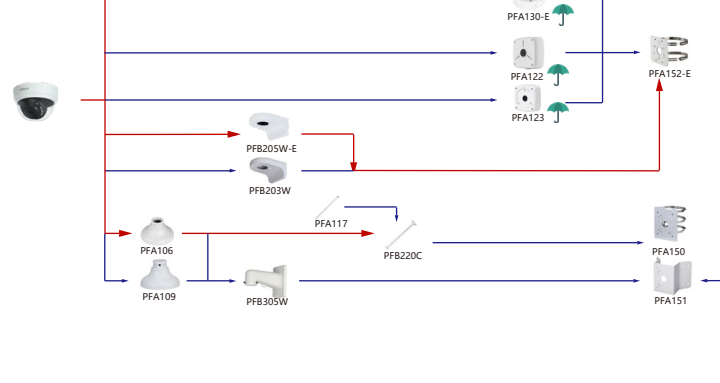

Shape	IP Camera	CVI Camera
	IPC-EW5541-AS	HAC-CW2501

Shape	IP Camera	CVI Camera
	IPC-HDPW5242G-2E-MF IPC-HDPW5241G-2E IPC-HDPW5442G-2E	

Shape	IP Camera	CVI Camera
	IPC-PDBW5831/82041-8360	

Shape	IP Camera	CVI Camera
		HAC-D1A51/21

Shape	IP Camera	CVI Camera
	PSDW5631S-8360	

Shape	Special Camera	Shape	Special Camera
	PSDW82442M-A270-D440 PSDW81842M-A360-D237 PSDW8842M-A180-D237		PSDW81842S-A360-D425 PSDW81842S-A360-D425 PSDW8842S-A180-D425 PSDW8842S-A180-D425