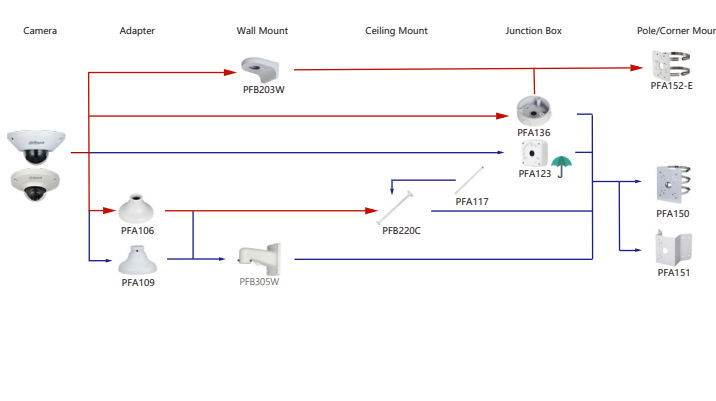

Selection of Lens(600N Series)

Shape	Box Camera	Lens
	IPC-HF5241E-E	PFL2712-E6D
	IPC-HF5541E-E	PFL2712-E6D

Selection of Box Camera

Selection of Lens(510N-E Series)

Shape	Box Camera	Lens		
	IPC-HF5241E-E	PLZ21CO-P PLZ21CO-D PLZ20CO-P	PLZ20CO-D PFL50-L12M-AIR PFL35-L12M-AIR	PFL010542-A12PE PFL0550-E6D PFL2712-E6D
	IPC-HF5242E-E-MF	PLZ21CO-P PLZ21CO-D PLZ20CO-P	PLZ20CO-D PFL50-L12M-AIR PFL35-L12M-AIR	PFL010542-A12PE
	IPC-HF5442E-E	PLZ21CO-P PLZ21CO-D PLZ20CO-P	PLZ20CO-D PFL50-L12M-AIR PFL35-L12M-AIR	PFL010542-A12PE
	IPC-HF5842F-ZE-S2	PLZ21CO-P PLZ21CO-D PLZ20CO-P	PLZ20CO-D	
	IPC-HF7442F-Z-S2	PLZ21CO-P PLZ21CO-D PLZ20CO-P	PLZ20CO-D	
	IPC-HF7842F-Z-S2	PLZ21CO-P PLZ21CO-D PLZ20CO-P	PLZ20CO-D	
	IPC-HF71242F	PLZ21CO-P PLZ21CO-D PLZ20CO-P	PLZ20CO-D	

Selection of Box Camera

Selection of IP&CVI Dome Camera

Shape	IP Camera	CVI Camera
	IPC-HDBW5442E-ZE IPC-HDBW5442E-ZHE IPC-HDBW5241E-ZHE IPC-HDBW5241E-ZE IPC-HDBW5241E-ZSE IPC-HDBW5442E-ZE-OPAT IPC-HDBW5441E-ZE-OPAT IPC-HDBW5831E-ZSE IPC-HDBW5831E-ZE IPC-HDBW5231E-ZE-HDMI IPC-HDBW5842E-ZE-S2 IPC-HDBW5842E-Z4E-S2 IPC-HDBW5541E-ZE IPC-HDBW5541E-ZSE IPC-HDBW5442E-Z4E	HAC-HDBW7442H-Z-S2 IPC-HDBW742H-Z4-S2 IPC-HDBW7842H-Z-S2 IPC-HDBW7842H-Z4-S2 IPC-HDBW7242H-Z2 IPC-HDBW5842H-Z4HE-S2 IPC-HDBW5842H-ZHE-S2 IPC-HDBW5442H-Z4E IPC-HDBW5442H-ZHE IPC-HDBW5442H-ZE IPC-HDBW5242H-Z4E-MF IPC-HDBW5242H-ZHE-MF IPC-HDBW5242H-ZE-MF IPC-HDBW841H-Z4-LB IPC-HDBW841H-Z-LB IPC-HDBW841H-Z-LB

Selection of IP&CVI Dome Camera

Shape	IP Camera	CVI Camera
	IPC-EBW 81242-AS-S2 IPC-EBW81242-AS-IPC-S2 IPC-EBW842-AS IPC-EBW842-AS-IPC IPC-EBW81230 IPC-EBW8630	HAC-EBW3802

Shape	IP Camera	CVI Camera
	IPC-EB5541-AS IPC-EB5541-M12-SA IPC-EB5541-M-AS	HAC-EB2401