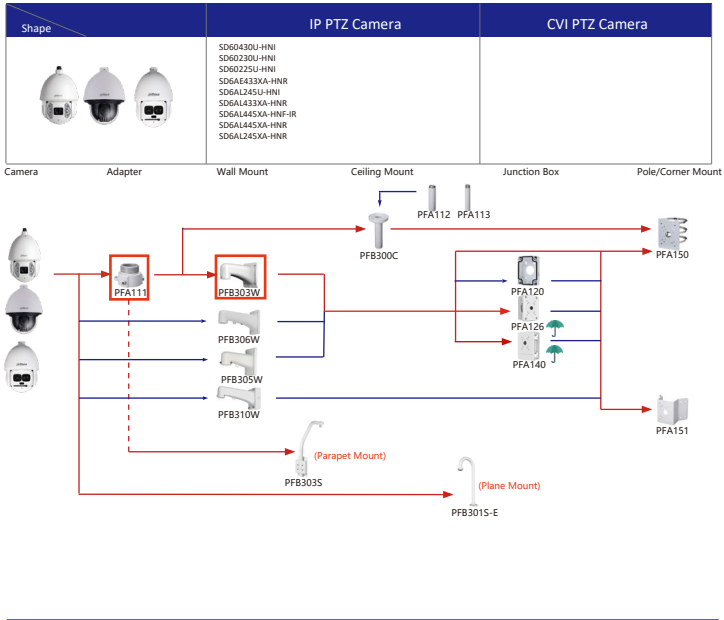

Shape	IP Camera	CVI Camera
	IPC-T1820/40 IPC-T1820-L	HAC-HDW1800TL-A HAC-HDW1801TL(A)-A HAC-HDW1200TL-A

Selection of IP&CVI Eyeball Camera

Shape	IP Camera	CVI Camera
	IPC-HDW5242T-ZE-MF IPC-HDW5241T-ZE IPC-HDW5442T-ZE IPC-HDW5541T-ZE IPC-HDW5842T-ZE-S2 IPC-HDW1230T-ZS-S5 IPC-HDW5541H-ASE-PV IPC-HDW5241H-ASE-PV IPC-HDW541H-AS-PV IPC-HDW5241H-AS-PV IPC-HDW549TM-SE-LED IPC-HDW5842TM-SE-S2	HAC-HDW2802T-Z-A HAC-HDW2802T-Z-A-DP HAC-HDW2501T-Z-A HAC-HDW2501T-Z-A-DP HAC-HDW2402T-Z-A HAC-HDW2402T-Z-A-DP HAC-HDW2241T-Z-A HAC-HDW2241T-Z-A-DP HAC-HDW2241T-Z-A-DP HAC-HDW1509T-Z-A-LED-DP HAC-HDW1509T-Z-A-LED HAC-HDW1500T-Z-A-DP HAC-HDW1239T-Z-A-LED-DP HAC-HDW1239T-Z-A-LED HAC-HDW1231T-Z-A HAC-HDW1231T-Z-A-DP HAC-HDW1200T-Z(A)-A HAC-ME1809H-A-PV-POC HAC-ME1809H-A-PV HAC-ME1509H-A-PV HAC-ME1239H-A-PV HAC-T3A51-Z HAC-T3A21-Z HAC-T3A21-VF

Selection of IP&CVI Eyeball Camera

Shape	IP Camera	CVI Camera
		HAC-HDW1200M HAC-HDW1800M HAC-HDW1801M HAC-T2A51 HAC-T2A21 HAC-HDW1509TLM-A-LED HAC-HDW2501TLM-A

Shape	IP Camera	CVI Camera
	IPC-HDW2231T-AS-S2 IPC-HDW2230T-AS-S2 IPC-HDW2431T-AS-S2	HAC-HDW2249TLM(A)-LED HAC-HDW2241TLM(A)-A HAC-HDW1801TM(A)-A HAC-HDW1801TM(A)-A HAC-HDW1801TM(A)-A HAC-HDW1801TM(A)-A HAC-HDW1801TM(A)-A HAC-HDW1500TLM(A)-A

Selection of IP&CVI Eyeball Camera

Shape	IP Camera	CVI Camera
	IPC-HDW1230S-S5	HAC-T1A21/S1 HAC-HDW1200R

Shape	IP Camera	CVI Camera
	HAC-HDW2501TLMQ(A)-A HAC-HDW1500TLMQ(A)-A HAC-HDW1231TLMQ(A)-A HAC-HDW1200TLMQ(A)-A	HAC-HDW2501TQ(A)-A HAC-HDW1500TQ(A)-A HAC-HDW1231TQ(A)-A HAC-HDW1200TQ(A)-A HAC-ME1239TQ(A)-PV HAC-ME1800EQ-L HAC-ME1500EQ-L HAC-ME1200EQ-L HAC-ME1200EQ-L

Selection of PTZ Camera

Selection of PTZ Bullet Camera

Selection of PTZ Camera

Selection of PTZ Camera

Selection of PTZ Camera

Shape	IP PTZ Camera	CVI PTZ Camera
	SDT7C424-4F-2B2I-APV-0400	

Camera Adapter Wall Mount Ceiling Mount Junction Box Pole/Corner Mount