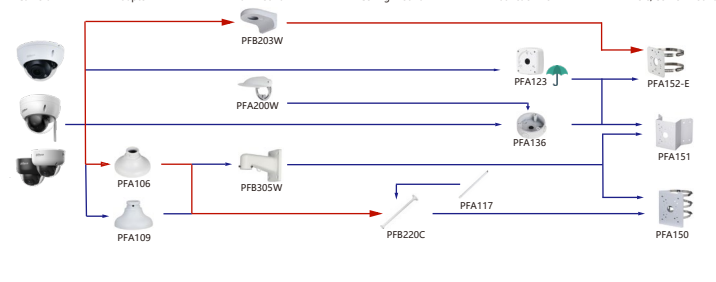

Shape	IP Camera	CVI Camera
	IPC-HDBW2041F-AS-S2 IPC-HDBW3441F-AS-S2 IPC-HDBW3241F-AS-S2	

Shape	IP Camera	CVI Camera
	IPC-HDBW5441F-AS-E2	HAC-D3A21-VF HAC-D3A21/91-Z

Selection of IP&CVI Dome Camera

Shape	IP Camera	CVI Camera
	IPC-HDBW3441E-AS-S2 IPC-HDBW3441E-S2 IPC-HDBW349E-AS-NI IPC-HDBW2831E-S2 IPC-HDBW5331E-S2 IPC-HDBW2431E-S2 IPC-HDBW1231E-S2 IPC-HDBW1830E-S2	IPC-HDBW1230DE-SW IPC-HDBW1430DE-SW IPC-HDBW3841E-AS IPC-HDBW3841E-S2 IPC-HDBW341E-S2 IPC-HDBW3541E-S2 IPC-HDBW341E-S2 IPC-HDBW341E-S2 IPC-HDBW1530E-S6 IPC-HDBW3241E-S2

Shape	IP Camera	CVI Camera
	IPC-HDBW3241E-AS-S2 IPC-HDBW3241E-S2 IPC-HDBW3441E-S2 IPC-HDBW3541E-AS-S2 IPC-HDBW3541E-S2 IPC-HDBW4841E-AS	HAC-HDBW2241E-A HAC-HDBW1231E-A HAC-HDBW1801E-A

Shape	IP Camera	CVI Camera
	IPC-HDBW3841R-2AS IPC-HDBW3841R-2S IPC-HDBW3541R-2AS IPC-HDBW3441R-2S IPC-HDBW3441R-2AS IPC-HDBW541R-ASE-OPAT IPC-HDBW5442R-ASE-OPAT IPC-HDBW5231R-2E IPC-HDBW241R-2AS IPC-HDBW1230R-2S-5S IPC-HDBW1431R-2S-54	HAC-HDBW2802R-2 HAC-HDBW2802R-2-CP HAC-HDBW2501R-2 HAC-HDBW2501R-2-DP HAC-HDBW2402R HAC-HDBW2402R-2 HAC-HDBW2402R-2-DP HAC-HDBW1501R-2 HAC-HDBW1500R-2 HAC-HDBW1200R-2-DP HAC-HDBW1200R-2 HAC-HDBW1200R