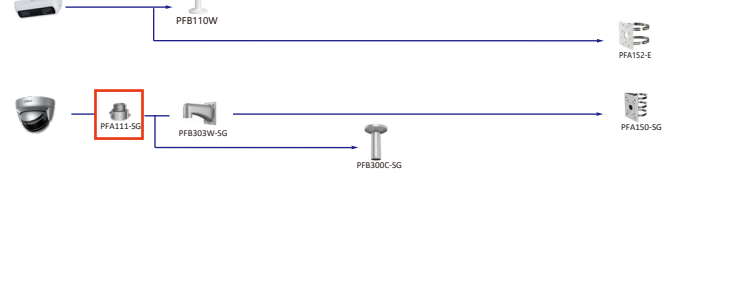

Shape	Special Camera	Shape	Special Camera
	PSDW82442M-A270-D440 PSDW81842M-A360-D237 PSDW8842M-A180-D237		PSDW81842S-A360-D425 PSDW81842S-A360-D425 PSDW8842S-A180-D425 PSDW8842S-A180-D425