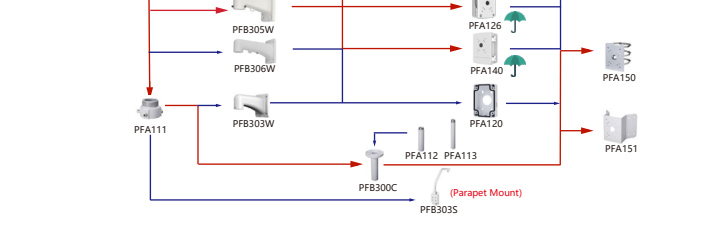

Shape	IP Camera	CVI Camera
	IPC-HDBW5241R1-AS-PV IPC-HDBW5541R-AS-PV IPC-HDBW54981-2E-LED IPC-HDBW3849R1-2AS-PV IPC-HDBW5549R1-2AS-PV IPC-HDBW3449R1-2AS-PV IPC-HDBW54981-2E-LED IPC-HDPW1230R1-2S-5S IPC-HDPW1431R1-2S-54 IPC-HDPW1230R1-5S IPC-HDPW1431R1-54	HAC-HDBW2241RA-2-A-DP HAC-HDBW2241RA-2-A HAC-HDBW1239RA-IL-A HAC-HDBW1231RA-2-A-DP HAC-HDBW1231RA-2-A

Shape	IP Camera	CVI Camera
	IPC-EW5541-AS	HAC-CW2501

Shape	IP Camera	CVI Camera
	IPC-HDPW5242G-2E-MF IPC-HDPW5241G-2E IPC-HDPW5442G-2E	

Shape	IP Camera	CVI Camera
	IPC-PDBW5831/82041-8360	

Shape	IP Camera	CVI Camera
		HAC-D1A51/21