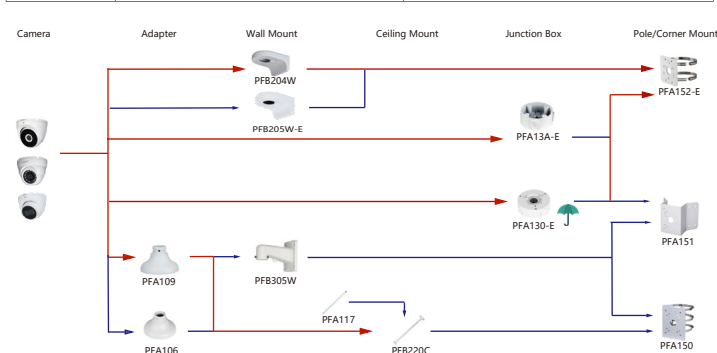

Selection of IP&CVI Eyeball Camera

Shape	IP Camera	CVI Camera
	IPC-HDW3841EM-S-S2 IPC-HDW3811EM-A-S IPC-HDW3541EM-S-S2 IPC-HDW3441EM-S-S2 IPC-HDW3231EM-S-S2 IPC-HDW5241TM-ASE IPC-HDW5442TM-ASE IPC-HDW5541TM-ASE	HAC-HDW1801EM(A)-A HAC-HDW12003M(A)-A HAC-HDW2802T-A HAC-HDW2402T-A HAC-HDW2509T-A-LED HAC-HDW2249T-A-LED HAC-HDW1809T-A-LED HAC-HDW1509T-IL-A HAC-HDW1509T-A-LED-POC

Shape	IP Camera	CVI Camera
	IPC-T1820/40 IPC-T1820-L	HAC-HDW1800TL-A HAC-HDW1801TL(A)-A HAC-HDW1200TL-A

Selection of IP&CVI Eyeball Camera

Shape	IP Camera	CVI Camera
	IPC-HDW5242T-ZE-MF IPC-HDW5241T-ZE IPC-HDW5442T-ZE IPC-HDW5541T-ZE IPC-HDW5842T-ZE-S2 IPC-HDW1230T-ZS-S5 IPC-HDW5541H-ASE-PV IPC-HDW5241H-ASE-PV IPC-HDW541H-AS-PV IPC-HDW5241H-AS-PV IPC-HDW549TM-SE-LED IPC-HDW5842TM-SE-S2	HAC-HDW2802T-Z-A HAC-HDW2802T-Z-A-DP HAC-HDW2501T-Z-A HAC-HDW2501T-Z-A-DP HAC-HDW2402T-Z-A HAC-HDW2402T-Z-A-DP HAC-HDW2241T-Z-A HAC-HDW2241T-Z-A-DP HAC-HDW2241T-Z-A-DP HAC-HDW1509T-Z-A-LED-DP HAC-HDW1509T-Z-A-LED HAC-HDW1500T-Z-A-DP HAC-HDW1239T-Z-A-LED-DP HAC-HDW1239T-Z-A-LED HAC-HDW1231T-Z-A HAC-HDW1231T-Z-A-DP HAC-HDW1200T-Z(A)-A HAC-ME1809H-A-PV-POC HAC-ME1809H-A-PV HAC-ME1509H-A-PV HAC-ME1239H-A-PV HAC-T3A51-Z HAC-T3A21-Z HAC-T3A21-VF

Selection of IP&CVI Eyeball Camera

Shape	IP Camera	CVI Camera
		HAC-HDW1200M HAC-HDW1800M HAC-HDW1801M HAC-T2A51 HAC-T2A21 HAC-HDW1509TLM-A-LED HAC-HDW2501TLM-A

Shape	IP Camera	CVI Camera
	IPC-HDW2231T-AS-S2 IPC-HDW2230T-AS-S2 IPC-HDW2431T-AS-S2	HAC-HDW2249TLM(A)-LED HAC-HDW2241TLM(A)-A HAC-HDW1801TM(A)-A HAC-HDW1801TM(A)-A HAC-HDW1801TM(A)-A HAC-HDW1801TM(A)-A HAC-HDW1801TM(A)-A HAC-HDW1500TLM(A)-A