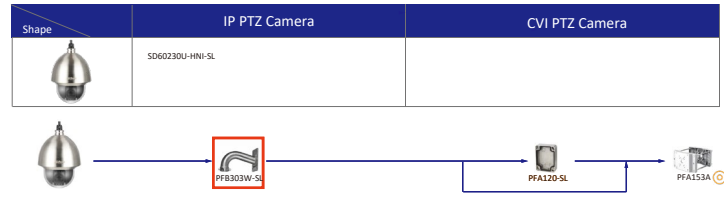

Selection of IP&CVI Eyeball Camera

Shape	IP Camera	CVI Camera
		HAC-HDW1200M HAC-HDW1800M HAC-HDW1801M HAC-T2A51 HAC-T2A21 HAC-HDW1509TLM-A-LED HAC-HDW2501TLM-A

Shape	IP Camera	CVI Camera
	IPC-HDW2231T-AS-S2 IPC-HDW2230T-AS-S2 IPC-HDW2431T-AS-S2	HAC-HDW2249TLM(A)-LED HAC-HDW2241TLM(A)-A HAC-HDW1801TM(A)-A HAC-HDW1801TM(A)-A HAC-HDW1801TM(A)-A HAC-HDW1801TM(A)-A HAC-HDW1801TM(A)-A HAC-HDW1500TLM(A)-A

Selection of IP&CVI Eyeball Camera

Shape	IP Camera	CVI Camera
	IPC-HDW1230S-S5	HAC-T1A21/S1 HAC-HDW1200R

Shape	IP Camera	CVI Camera
	HAC-HDW2501TLMQ(A)-A HAC-HDW1500TLMQ(A)-A HAC-HDW1231TLMQ(A)-A HAC-HDW1200TLMQ(A)-A	HAC-HDW2501TQ(A)-A HAC-HDW1500TQ(A)-A HAC-HDW1231TQ(A)-A HAC-HDW1200TQ(A)-A HAC-ME1239TQ(A)-PV HAC-ME1800EQ-L HAC-ME1500EQ-L HAC-ME1200EQ-L HAC-ME1200EQ-L

Selection of PTZ Camera

Selection of PTZ Bullet Camera

Selection of PTZ Camera

Selection of PTZ Camera

Selection of PTZ Camera

Shape	IP PTZ Camera	CVI PTZ Camera
	SDT7C424-4F-2B2I-APV-0400	

Camera Adapter Wall Mount Ceiling Mount Junction Box Pole/Corner Mount