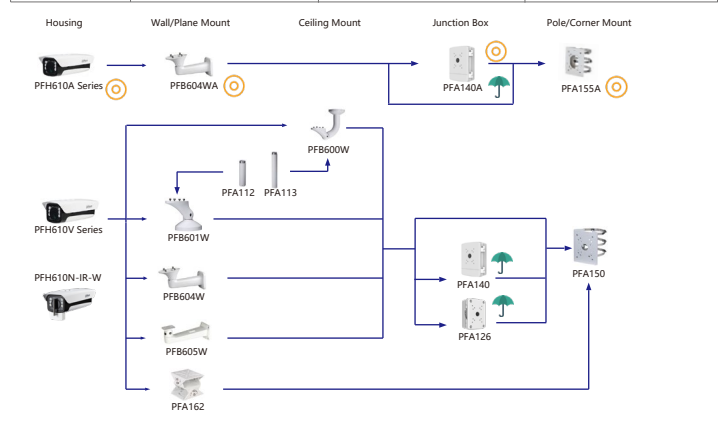

Selection of Lens(600N Series)

Shape	Box Camera	Lens
	IPC-HF5241E-E	PFL2712-E6D
	IPC-HF5541E-E	PFL2712-E6D

Selection of Box Camera

Selection of Lens(510N-E Series)

Shape	Box Camera	Lens		
	IPC-HF5241E-E	PLZ21CO-P PLZ21CO-D PLZ20CO-P	PLZ20CO-D PFL50-L12M-AIR PFL35-L12M-AIR	PFL010542-A12PE PFL0550-E6D PFL2712-E6D
	IPC-HF5242E-E-MF	PLZ21CO-P PLZ21CO-D PLZ20CO-P	PLZ20CO-D PFL50-L12M-AIR PFL35-L12M-AIR	PFL010542-A12PE
	IPC-HF5442E-E	PLZ21CO-P PLZ21CO-D PLZ20CO-P	PLZ20CO-D PFL50-L12M-AIR PFL35-L12M-AIR	PFL010542-A12PE
	IPC-HF5842F-ZE-S2	PLZ21CO-P PLZ21CO-D PLZ20CO-P	PLZ20CO-D	
	IPC-HF7442F-Z-S2	PLZ21CO-P PLZ21CO-D PLZ20CO-P	PLZ20CO-D	
	IPC-HF7842F-Z-S2	PLZ21CO-P PLZ21CO-D PLZ20CO-P	PLZ20CO-D	
	IPC-HF71242F	PLZ21CO-P PLZ21CO-D PLZ20CO-P	PLZ20CO-D