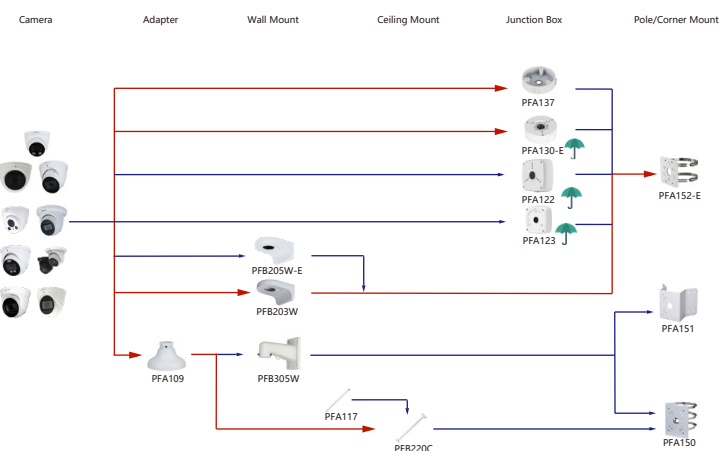

Selection of IP&CVI Eyeball Camera

Shape	IP Camera	CVI Camera
	IPC-HDW3841EM-S-S2 IPC-HDW3811EM-A-S IPC-HDW3541EM-S-S2 IPC-HDW3441EM-S-S2 IPC-HDW3231EM-S-S2 IPC-HDW5241TM-ASE IPC-HDW5442TM-ASE IPC-HDW5541TM-ASE	HAC-HDW1801EM(A)-A HAC-HDW12003M(A)-A HAC-HDW2802T-A HAC-HDW2402T-A HAC-HDW2509T-A-LED HAC-HDW2249T-A-LED HAC-HDW1809T-A-LED HAC-HDW1509T-IL-A HAC-HDW1509T-A-LED-POC

Shape	IP Camera	CVI Camera
	IPC-T1820/40 IPC-T1820-L	HAC-HDW1800TL-A HAC-HDW1801TL(A)-A HAC-HDW1200TL-A

Selection of IP&CVI Eyeball Camera

Shape	IP Camera	CVI Camera
	IPC-HDW5242T-ZE-MF IPC-HDW5241T-ZE IPC-HDW5442T-ZE IPC-HDW5541T-ZE IPC-HDW5842T-ZE-S2 IPC-HDW1230T-ZS-S5 IPC-HDW5541H-ASE-PV IPC-HDW5241H-ASE-PV IPC-HDW541H-AS-PV IPC-HDW5241H-AS-PV IPC-HDW549TM-SE-LED IPC-HDW5842TM-SE-S2	HAC-HDW2802T-Z-A HAC-HDW2802T-Z-A-DP HAC-HDW2501T-Z-A HAC-HDW2501T-Z-A-DP HAC-HDW2402T-Z-A HAC-HDW2402T-Z-A-DP HAC-HDW2241T-Z-A HAC-HDW2241T-Z-A-DP HAC-HDW2241T-Z-A-DP HAC-HDW1509T-Z-A-LED-DP HAC-HDW1509T-Z-A-LED HAC-HDW1500T-Z-A-DP HAC-HDW1239T-Z-A-LED-DP HAC-HDW1239T-Z-A-LED HAC-HDW1231T-Z-A HAC-HDW1231T-Z-A-DP HAC-HDW1200T-Z(A)-A HAC-ME1809H-A-PV-POC HAC-ME1809H-A-PV HAC-ME1509H-A-PV HAC-ME1239H-A-PV HAC-T3A51-Z HAC-T3A21-Z HAC-T3A21-VF

Selection of IP&CVI Eyeball Camera

Shape	IP Camera	CVI Camera
		HAC-HDW1200M HAC-HDW1800M HAC-HDW1801M HAC-T2A51 HAC-T2A21 HAC-HDW1509TLM-A-LED HAC-HDW2501TLM-A

Shape	IP Camera	CVI Camera
	IPC-HDW2231T-AS-S2 IPC-HDW2230T-AS-S2 IPC-HDW2431T-AS-S2	HAC-HDW2249TLM(A)-LED HAC-HDW2241TLM(A)-A HAC-HDW1801TM(A)-A HAC-HDW1801TM(A)-A HAC-HDW1801TM(A)-A HAC-HDW1801TM(A)-A HAC-HDW1801TM(A)-A HAC-HDW1500TLM(A)-A