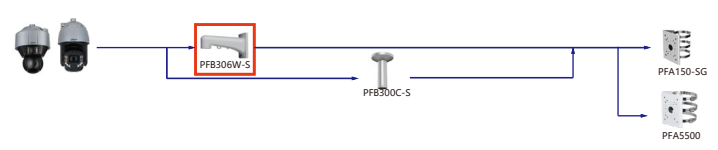

Selection of PTZ Camera

Shape	IP PTZ Camera	CVI PTZ Camera
	SDT7C424-4F-2B2I-APV-0400	

Camera   Adapter   Wall Mount   Ceiling Mount   Junction Box   Pole/Corner Mount

Shape	IP PTZ Camera	CVI PTZ Camera
	SDTSK425-424-QA-2812 SDTSK425-424-QA-0832 SDTSK425-4F-QA-0600 SDTSK225-4F-QA-0600	SD8C440FD-HNF SD8C260PA1-HNF SD8C448PA1-HNF SD8C848PA1-HNF

Camera   Wall Mount   Ceiling Mount   Pole/Corner Mount

Selection of PTZ Camera

Shape	IP PTZ Camera	CVI PTZ Camera
	DH-PTZ83440-HNF-PA	

Camera   Wall Mount   Ceiling Mount   Junction Box   Corner/Pole Mount

Shape	IP PTZ Camera	CVI PTZ Camera
	DH-PTZ83440-HNF-PA	

Camera   Wall Mount   Ceiling Mount   Junction Box   Corner/Pole Mount

Shape	IP PTZ Camera	CVI PTZ Camera
	DH-PTZ8548-HNF-PA DH-PTZ8548-HNF-PA DH-PTZ85260-HNF-PA DH-PTZ8548-HNF-PA-FL DH-PTZ8548-HNF-PA-FL DH-PTZ85260-HNF-PA-FL DH-PTZ83440-HNF-PA	

Camera   Wall Mount

Selection of PTZ Camera

Shape	Special Camera	Shape	Special Camera
	SD2W2030U-SL		SD2W2000E-SL
	ECA3A1404-HNR-XB-F ECA3A1404-HNR-XB		EPC230U-PTZ EPC230U-PTZ-IR EPC245U-PTZ EPC245U-PTZ-IR
	ECA7A1425-HNR-XA-F EPC230U		

Selection of PTZ Camera