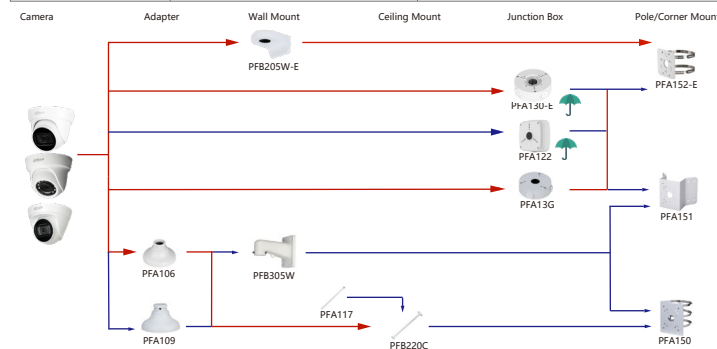

Shape	IP Camera	CVI Camera
	IPC-EW5541-AS	HAC-CW2501

Shape	IP Camera	CVI Camera
	IPC-HDPW5242G-2E-MF IPC-HDPW5241G-2E IPC-HDPW5442G-2E	

Shape	IP Camera	CVI Camera
	IPC-PDBW5831/82041-8360	

Shape	IP Camera	CVI Camera
		HAC-D1A51/21

Shape	IP Camera	CVI Camera
	PSDW5631S-8360	

Shape	Special Camera	Shape	Special Camera
	PSDW82442M-A270-D440 PSDW81842M-A360-D237 PSDW8842M-A180-D237		PSDW81842S-A360-D425 PSDW81842S-A360-D425 PSDW8842S-A180-D425 PSDW8842S-A180-D425

Selection of IP&CVI Eyeball Camera

Shape	IP Camera	CVI Camera
	IPC-HDW3841EM-S-S2 IPC-HDW3811EM-A-S IPC-HDW3541EM-S-S2 IPC-HDW3441EM-S-S2 IPC-HDW3231EM-S-S2 IPC-HDW5241TM-ASE IPC-HDW5442TM-ASE IPC-HDW5541TM-ASE	HAC-HDW1801EM(A)-A HAC-HDW12003M(A)-A HAC-HDW2802T-A HAC-HDW2402T-A HAC-HDW2509T-A-LED HAC-HDW2249T-A-LED HAC-HDW1809T-A-LED HAC-HDW1509T-IL-A HAC-HDW1509T-A-LED-POC

Shape	IP Camera	CVI Camera
	IPC-T1820/40 IPC-T1820-L	HAC-HDW1800TL-A HAC-HDW1801TL(A)-A HAC-HDW1200TL-A

Selection of IP&CVI Eyeball Camera

Shape	IP Camera	CVI Camera
	IPC-HDW5242T-ZE-MF IPC-HDW5241T-ZE IPC-HDW5442T-ZE IPC-HDW5541T-ZE IPC-HDW5842T-ZE-S2 IPC-HDW1230T-ZS-S5 IPC-HDW5541H-ASE-PV IPC-HDW5241H-ASE-PV IPC-HDW541H-AS-PV IPC-HDW5241H-AS-PV IPC-HDW549TM-SE-LED IPC-HDW5842TM-SE-S2	HAC-HDW2802T-Z-A HAC-HDW2802T-Z-A-DP HAC-HDW2501T-Z-A HAC-HDW2501T-Z-A-DP HAC-HDW2402T-Z-A HAC-HDW2402T-Z-A-DP HAC-HDW2241T-Z-A HAC-HDW2241T-Z-A-DP HAC-HDW2241T-Z-A-DP HAC-HDW1509T-Z-A-LED-DP HAC-HDW1509T-Z-A-LED HAC-HDW1500T-Z-A-DP HAC-HDW1239T-Z-A-LED-DP HAC-HDW1239T-Z-A-LED HAC-HDW1231T-Z-A HAC-HDW1231T-Z-A-DP HAC-HDW1200T-Z(A)-A HAC-ME1809H-A-PV-POC HAC-ME1809H-A-PV HAC-ME1509H-A-PV HAC-ME1239H-A-PV HAC-T3A51-Z HAC-T3A21-Z HAC-T3A21-VF