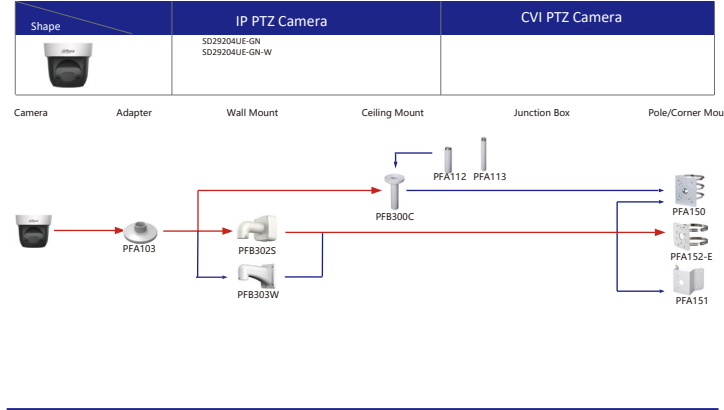

Selection of IP&CVI Eyeball Camera

Shape	IP Camera	CVI Camera
		HAC-HDW1200M HAC-HDW1800M HAC-HDW1801M HAC-T2A51 HAC-T2A21 HAC-HDW1509TLM-A-LED HAC-HDW2501TLM-A

Shape	IP Camera	CVI Camera
	IPC-HDW2231T-AS-S2 IPC-HDW2230T-AS-S2 IPC-HDW2431T-AS-S2	HAC-HDW2249TLM(A)-LED HAC-HDW2241TLM(A)-A HAC-HDW1801TM(A)-A HAC-HDW1801TM(A)-A HAC-HDW1801TM(A)-A HAC-HDW1801TM(A)-A HAC-HDW1801TM(A)-A HAC-HDW1500TLM(A)-A

Selection of IP&CVI Eyeball Camera

Shape	IP Camera	CVI Camera
	IPC-HDW1230S-S5	HAC-T1A21/S1 HAC-HDW1200R

Shape	IP Camera	CVI Camera
	HAC-HDW2501TLMQ(A)-A HAC-HDW1500TLMQ(A)-A HAC-HDW1231TLMQ(A)-A HAC-HDW1200TLMQ(A)-A	HAC-HDW2501TQ(A)-A HAC-HDW1500TQ(A)-A HAC-HDW1231TQ(A)-A HAC-HDW1200TQ(A)-A HAC-ME1239TQ(A)-PV HAC-ME1800EQ-L HAC-ME1500EQ-L HAC-ME1200EQ-L HAC-ME1200EQ-L

Selection of PTZ Camera

Selection of PTZ Bullet Camera

Selection of PTZ Camera

Selection of PTZ Camera

Selection of PTZ Camera

Shape	IP PTZ Camera	CVI PTZ Camera
	SDT7C424-4F-2B2I-APV-0400	

Camera Adapter Wall Mount Ceiling Mount Junction Box Pole/Corner Mount