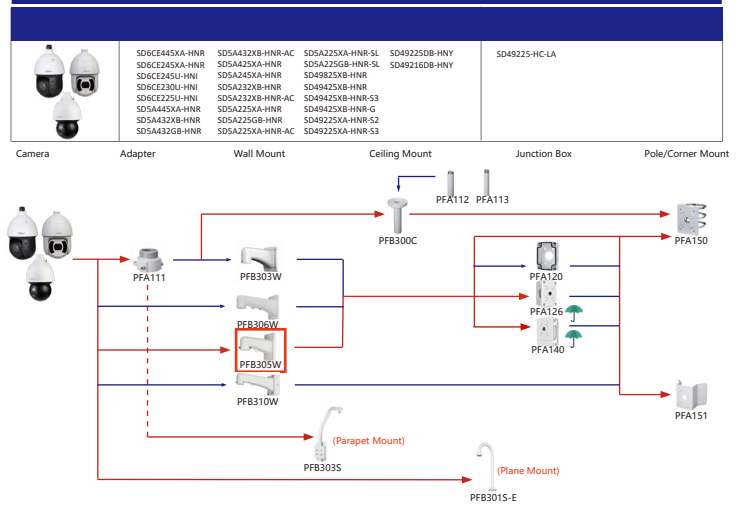

Selection of IP&CVI Eyeball Camera

Shape	IP Camera	CVI Camera
		HAC-HDW1200M HAC-HDW1800M HAC-HDW1801M HAC-T2A51 HAC-T2A21 HAC-HDW1509TLM-A-LED HAC-HDW2501TLM-A

Shape	IP Camera	CVI Camera
	IPC-HDW2231T-AS-S2 IPC-HDW2230T-AS-S2 IPC-HDW2431T-AS-S2	HAC-HDW2249TLM(A)-LED HAC-HDW2241TLM(A)-A HAC-HDW1801TM(A)-A HAC-HDW1801TM(A)-A HAC-HDW1801TM(A)-A HAC-HDW1801TM(A)-A HAC-HDW1801TM(A)-A HAC-HDW1500TLM(A)-A

Selection of IP&CVI Eyeball Camera

Shape	IP Camera	CVI Camera
	IPC-HDW1230S-S5	HAC-T1A21/S1 HAC-HDW1200R

Shape	IP Camera	CVI Camera
	HAC-HDW2501TLMQ(A)-A HAC-HDW1500TLMQ(A)-A HAC-HDW1231TLMQ(A)-A HAC-HDW1200TLMQ(A)-A	HAC-HDW2501TQ(A)-A HAC-HDW1500TQ(A)-A HAC-HDW1231TQ(A)-A HAC-HDW1200TQ(A)-A HAC-ME1239TQ(A)-PV HAC-ME1800EQ-L HAC-ME1500EQ-L HAC-ME1200EQ-L HAC-ME1200EQ-L

Selection of PTZ Camera

Selection of PTZ Bullet Camera

Selection of PTZ Camera

Selection of PTZ Camera

Selection of PTZ Camera

Shape	IP PTZ Camera	CVI PTZ Camera
	SDT7C424-4F-2B2I-APV-0400	

Camera Adapter Wall Mount Ceiling Mount Junction Box Pole/Corner Mount