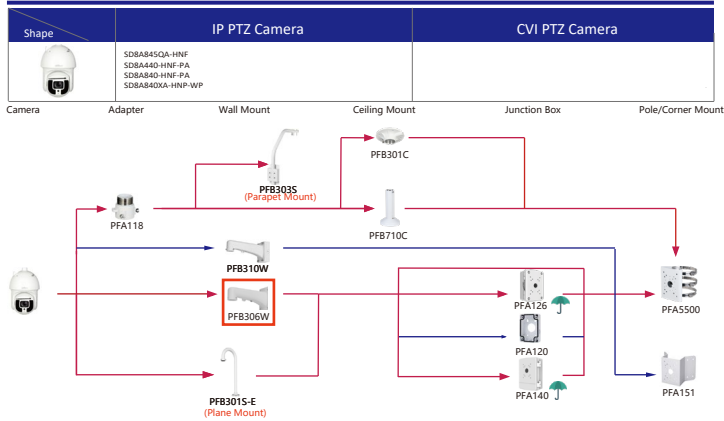

Shape	IP Camera	CVI Camera
	IPC-T1820/40 IPC-T1820-L	HAC-HDW1800TL-A HAC-HDW1801TL(A)-A HAC-HDW1200TL-A

Selection of IP&CVI Eyeball Camera

Shape	IP Camera	CVI Camera
	IPC-HDW5242T-ZE-MF IPC-HDW5241T-ZE IPC-HDW5442T-ZE IPC-HDW5541T-ZE IPC-HDW5842T-ZE-S2 IPC-HDW1230T-ZS-S5 IPC-HDW5541H-ASE-PV IPC-HDW5241H-ASE-PV IPC-HDW541H-AS-PV IPC-HDW5241H-AS-PV IPC-HDW549TM-SE-LED IPC-HDW5842TM-SE-S2	HAC-HDW2802T-Z-A HAC-HDW2802T-Z-A-DP HAC-HDW2501T-Z-A HAC-HDW2501T-Z-A-DP HAC-HDW2402T-Z-A HAC-HDW2402T-Z-A-DP HAC-HDW2241T-Z-A HAC-HDW2241T-Z-A-DP HAC-HDW2241T-Z-A-DP HAC-HDW1509T-Z-A-LED-DP HAC-HDW1509T-Z-A-LED HAC-HDW1500T-Z-A-DP HAC-HDW1239T-Z-A-LED-DP HAC-HDW1239T-Z-A-LED HAC-HDW1231T-Z-A HAC-HDW1231T-Z-A-DP HAC-HDW1200T-Z(A)-A HAC-ME1809H-A-PV-POC HAC-ME1809H-A-PV HAC-ME1509H-A-PV HAC-ME1239H-A-PV HAC-T3A51-Z HAC-T3A21-Z HAC-T3A21-VF

Selection of IP&CVI Eyeball Camera

Shape	IP Camera	CVI Camera
		HAC-HDW1200M HAC-HDW1800M HAC-HDW1801M HAC-T2A51 HAC-T2A21 HAC-HDW1509TLM-A-LED HAC-HDW2501TLM-A

Shape	IP Camera	CVI Camera
	IPC-HDW2231T-AS-S2 IPC-HDW2230T-AS-S2 IPC-HDW2431T-AS-S2	HAC-HDW2249TLM(A)-LED HAC-HDW2241TLM(A)-A HAC-HDW1801TM(A)-A HAC-HDW1801TM(A)-A HAC-HDW1801TM(A)-A HAC-HDW1801TM(A)-A HAC-HDW1801TM(A)-A HAC-HDW1500TLM(A)-A

Selection of IP&CVI Eyeball Camera

Shape	IP Camera	CVI Camera
	IPC-HDW1230S-S5	HAC-T1A21/S1 HAC-HDW1200R

Shape	IP Camera	CVI Camera
	HAC-HDW2501TLMQ(A)-A HAC-HDW1500TLMQ(A)-A HAC-HDW1231TLMQ(A)-A HAC-HDW1200TLMQ(A)-A	HAC-HDW2501TQ(A)-A HAC-HDW1500TQ(A)-A HAC-HDW1231TQ(A)-A HAC-HDW1200TQ(A)-A HAC-ME1239TQ(A)-PV HAC-ME1800EQ-L HAC-ME1500EQ-L HAC-ME1200EQ-L HAC-ME1200EQ-L

Selection of PTZ Camera

Selection of PTZ Bullet Camera

Selection of PTZ Camera

Selection of PTZ Camera

Selection of PTZ Camera

Shape	IP PTZ Camera	CVI PTZ Camera
	SDT7C424-4F-2B2I-APV-0400	

Camera Adapter Wall Mount Ceiling Mount Junction Box Pole/Corner Mount