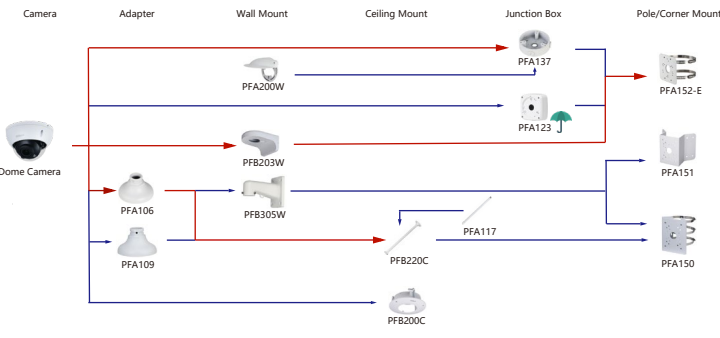

Shape	IP Camera	CVI Camera
	IPC-HDBW2041F-AS-S2 IPC-HDBW3441F-AS-S2 IPC-HDBW3241F-AS-S2	

Shape	IP Camera	CVI Camera
	IPC-HDBW5441F-AS-E2	HAC-D3A21-VF HAC-D3A21/91-Z

Selection of IP&CVI Dome Camera

Shape	IP Camera	CVI Camera
	IPC-HDBW3441E-AS-S2 IPC-HDBW3441E-S2 IPC-HDBW349E-AS-NI IPC-HDBW2831E-S2 IPC-HDBW5331E-S2 IPC-HDBW2431E-S2 IPC-HDBW1231E-S2 IPC-HDBW1830E-S2	IPC-HDBW1230DE-SW IPC-HDBW1430DE-SW IPC-HDBW3841E-AS IPC-HDBW3841E-S2 IPC-HDBW341E-S2 IPC-HDBW3541E-S2 IPC-HDBW341E-S2 IPC-HDBW341E-S2 IPC-HDBW1530E-S6 IPC-HDBW3241E-S2

Shape	IP Camera	CVI Camera
	IPC-HDBW3241E-AS-S2 IPC-HDBW3241E-S2 IPC-HDBW3441E-S2 IPC-HDBW3541E-AS-S2 IPC-HDBW3541E-S2 IPC-HDBW4841E-AS	HAC-HDBW2241E-A HAC-HDBW1231E-A HAC-HDBW1801E-A

Shape	IP Camera	CVI Camera
	IPC-HDBW3841R-2AS IPC-HDBW3841R-2S IPC-HDBW3541R-2AS IPC-HDBW3441R-2S IPC-HDBW3441R-2AS IPC-HDBW541R-ASE-OPAT IPC-HDBW5442R-ASE-OPAT IPC-HDBW5231R-2E IPC-HDBW241R-2AS IPC-HDBW1230R-2S-5S IPC-HDBW1431R-2S-54	HAC-HDBW2802R-2 HAC-HDBW2802R-2-CP HAC-HDBW2501R-2 HAC-HDBW2501R-2-DP HAC-HDBW2402R HAC-HDBW2402R-2 HAC-HDBW2402R-2-DP HAC-HDBW1501R-2 HAC-HDBW1500R-2 HAC-HDBW1200R-2-DP HAC-HDBW1200R-2 HAC-HDBW1200R