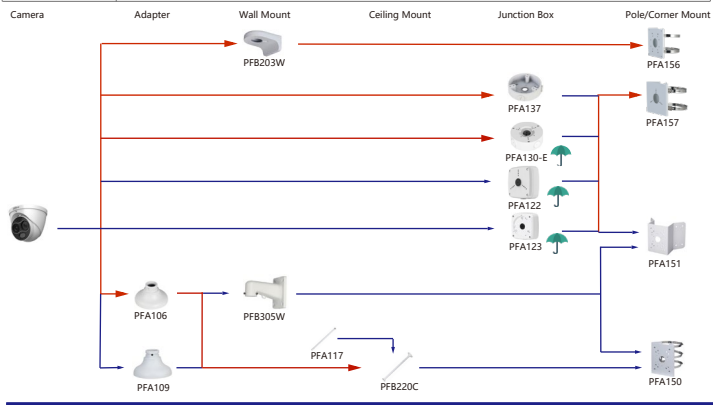

Shape	Special Camera	Shape	Special Camera
	SD2W2030U-SL		SD2W2000E-SL
	ECA3A1404-HNR-XB-F ECA3A1404-HNR-XB		EPC230U-PTZ EPC230U-PTZ-IR EPC245U-PTZ EPC245U-PTZ-IR
	ECA7A1425-HNR-XA-F EPC230U		

Selection of PTZ Camera

Selection of Thermal Camera

Shape	Thermal Camera	
	TPC-8F5601 TPC-8F5401 TPC-8F2241	TPC-8F5601-T TPC-8F5401-T

Shape	Thermal Camera	
	TPC-8F1241-T TPC-8F1241	

Shape	Thermal Camera	
	TPC-DF1241-T TPC-DF1241	

Selection of Thermal Camera

Shape	Thermal Camera	
	TPC-SD8641B TPC-SD8441B	

Shape	Thermal Camera	
	TPC-SDA8641 TPC-SDA8441	

Shape	Thermal Camera	
	TPC-SD5641 TPC-SD5441 TPC-SD5641-T TPC-SD5441-T	

Access openings

Selection of Thermal Camera

Shape	Thermal Camera	
	TPC-SD2221	

Selection of Thermal Camera

Shape	Thermal Camera	
	TPC-SD2221	

Shape	Traffic Camera				
 ITC215 Serie	ITC215-PW6M-IRLZF	 ITC215-PW6M-IRLZF-B <i>(The bracket is included)</i>	 ITC215-PW6M-IRLZF-O <i>(The bracket is included)</i>		
 ITC415 Serie	ITC415-PW6M-IZ	 ITC415-PW6M-IZ-GN <i>(The bracket is included)</i>	 ITC415-PW6M-IZ-BH <i>(The bracket is included)</i>		
 ITC437 Serie	ITC437-PW6M-IZ	 ITC437-PW6M-IZ-GN <i>(The bracket is included)</i>			