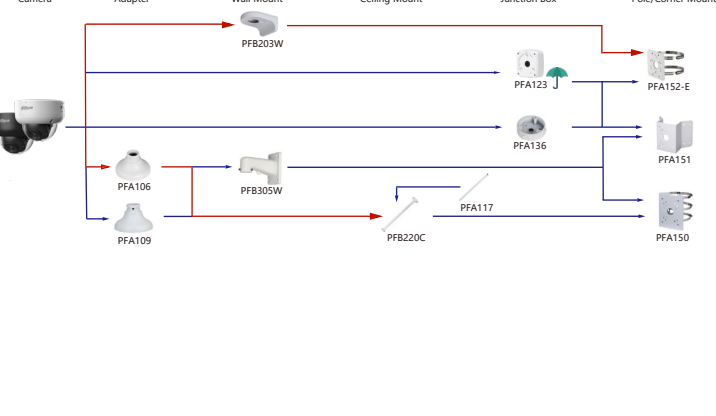

Shape	IP Camera	CVI Camera
	IPC-HDBW2041F-AS-S2 IPC-HDBW3441F-AS-S2 IPC-HDBW3241F-AS-S2	

Shape	IP Camera	CVI Camera
	IPC-HDBW5441F-AS-E2	HAC-D3A21-VF HAC-D3A21/91-Z

Selection of IP&CVI Dome Camera

Shape	IP Camera	CVI Camera
	IPC-HDBW3441E-AS-S2 IPC-HDBW3441E-S2 IPC-HDBW349E-AS-NI IPC-HDBW2831E-S2 IPC-HDBW5331E-S2 IPC-HDBW2431E-S2 IPC-HDBW1231E-S2 IPC-HDBW1830E-S2	IPC-HDBW1230DE-SW IPC-HDBW1430DE-SW IPC-HDBW3841E-AS IPC-HDBW3841E-S2 IPC-HDBW341E-S2 IPC-HDBW3541E-S2 IPC-HDBW341E-S2 IPC-HDBW341E-S2 IPC-HDBW1530E-S6 IPC-HDBW3241E-S2

Shape	IP Camera	CVI Camera
	IPC-HDBW3241E-AS-S2 IPC-HDBW3241E-S2 IPC-HDBW3441E-S2 IPC-HDBW3541E-AS-S2 IPC-HDBW3541E-S2 IPC-HDBW4841E-AS	HAC-HDBW2241E-A HAC-HDBW1231E-A HAC-HDBW1801E-A

Shape	IP Camera	CVI Camera
	IPC-HDBW3841R-2AS IPC-HDBW3841R-2S IPC-HDBW3541R-2AS IPC-HDBW3441R-2S IPC-HDBW3441R-2AS IPC-HDBW541R-ASE-OPAT IPC-HDBW5442R-ASE-OPAT IPC-HDBW5231R-2E IPC-HDBW241R-2AS IPC-HDBW1230R-2S-5S IPC-HDBW1431R-2S-54	HAC-HDBW2802R-2 HAC-HDBW2802R-2-CP HAC-HDBW2501R-2 HAC-HDBW2501R-2-DP HAC-HDBW2402R HAC-HDBW2402R-2 HAC-HDBW2402R-2-DP HAC-HDBW1501R-2 HAC-HDBW1500R-2 HAC-HDBW1200R-2-DP HAC-HDBW1200R-2 HAC-HDBW1200R