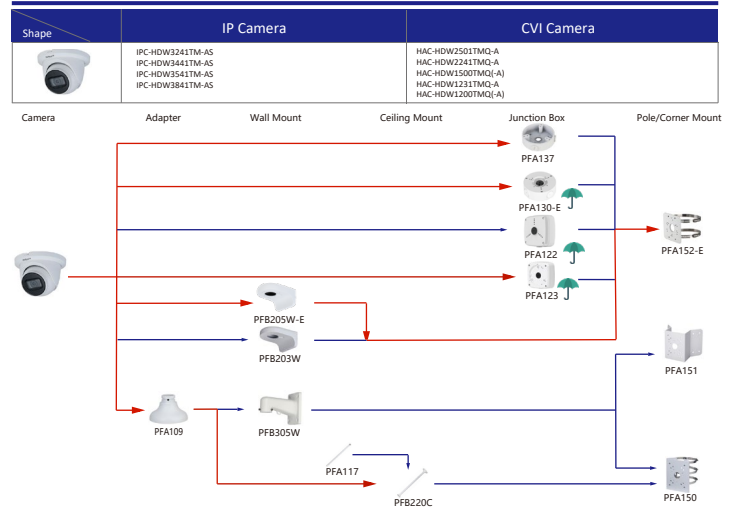

Shape	IP Camera	CVI Camera
	IPC-T1820/40 IPC-T1820-L	HAC-HDW1800TL-A HAC-HDW1801TL(A)-A HAC-HDW1200TL-A

Selection of IP&CVI Eyeball Camera

Shape	IP Camera	CVI Camera
	IPC-HDW5242T-ZE-MF IPC-HDW5241T-ZE IPC-HDW5442T-ZE IPC-HDW5541T-ZE IPC-HDW5842T-ZE-S2 IPC-HDW1230T-ZS-S5 IPC-HDW5541H-ASE-PV IPC-HDW5241H-ASE-PV IPC-HDW541H-AS-PV IPC-HDW5241H-AS-PV IPC-HDW549TM-SE-LED IPC-HDW5842TM-SE-S2	HAC-HDW2802T-Z-A HAC-HDW2802T-Z-A-DP HAC-HDW2501T-Z-A HAC-HDW2501T-Z-A-DP HAC-HDW2402T-Z-A HAC-HDW2402T-Z-A-DP HAC-HDW2241T-Z-A HAC-HDW2241T-Z-A-DP HAC-HDW2241T-Z-A-DP HAC-HDW1509T-Z-A-LED-DP HAC-HDW1509T-Z-A-LED HAC-HDW1500T-Z-A-DP HAC-HDW1239T-Z-A-LED-DP HAC-HDW1239T-Z-A-LED HAC-HDW1231T-Z-A HAC-HDW1231T-Z-A-DP HAC-HDW1200T-Z(A)-A HAC-ME1809H-A-PV-POC HAC-ME1809H-A-PV HAC-ME1509H-A-PV HAC-ME1239H-A-PV HAC-T3A51-Z HAC-T3A21-Z HAC-T3A21-VF

Selection of IP&CVI Eyeball Camera

Shape	IP Camera	CVI Camera
		HAC-HDW1200M HAC-HDW1800M HAC-HDW1801M HAC-T2A51 HAC-T2A21 HAC-HDW1509TLM-A-LED HAC-HDW2501TLM-A

Shape	IP Camera	CVI Camera
	IPC-HDW2231T-AS-S2 IPC-HDW2230T-AS-S2 IPC-HDW2431T-AS-S2	HAC-HDW2249TLM(A)-LED HAC-HDW2241TLM(A)-A HAC-HDW1801TM(A)-A HAC-HDW1801TM(A)-A HAC-HDW1801TM(A)-A HAC-HDW1801TM(A)-A HAC-HDW1801TM(A)-A HAC-HDW1500TLM(A)-A

Selection of IP&CVI Eyeball Camera

Shape	IP Camera	CVI Camera
	IPC-HDW1230S-S5	HAC-T1A21/S1 HAC-HDW1200R

Shape	IP Camera	CVI Camera
	HAC-HDW2501TLMQ(A)-A HAC-HDW1500TLMQ(A)-A HAC-HDW1231TLMQ(A)-A HAC-HDW1200TLMQ(A)-A	HAC-HDW2501TQ(A)-A HAC-HDW1500TQ(A)-A HAC-HDW1231TQ(A)-A HAC-HDW1200TQ(A)-A HAC-ME1239TQ(A)-PV HAC-ME1800EQ-L HAC-ME1500EQ-L HAC-ME1200EQ-L HAC-ME1200EQ-L

Selection of PTZ Camera

Selection of PTZ Bullet Camera

Selection of PTZ Camera

Selection of PTZ Camera

Selection of PTZ Camera

Shape	IP PTZ Camera	CVI PTZ Camera
	SDT7C424-4F-2B2I-APV-0400	

Camera Adapter Wall Mount Ceiling Mount Junction Box Pole/Corner Mount