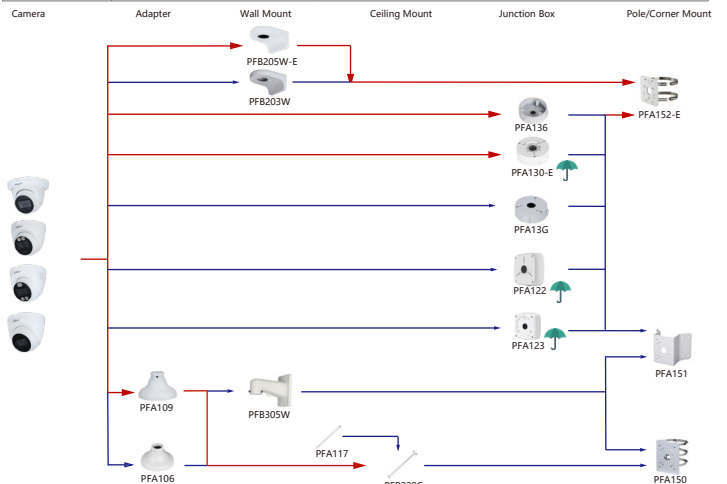

Shape	IP Camera	CVI Camera
	IPC-T1820/40 IPC-T1820-L	HAC-HDW1800TL-A HAC-HDW1801TL(A)-A HAC-HDW1200TL-A

Selection of IP&CVI Eyeball Camera

Shape	IP Camera	CVI Camera
	IPC-HDW5242T-ZE-MF IPC-HDW5241T-ZE IPC-HDW5442T-ZE IPC-HDW5541T-ZE IPC-HDW5842T-ZE-S2 IPC-HDW1230T-ZS-S5 IPC-HDW5541H-ASE-PV IPC-HDW5241H-ASE-PV IPC-HDW541H-AS-PV IPC-HDW5241H-AS-PV IPC-HDW549TM-SE-LED IPC-HDW5842TM-SE-S2	HAC-HDW2802T-Z-A HAC-HDW2802T-Z-A-DP HAC-HDW2501T-Z-A HAC-HDW2501T-Z-A-DP HAC-HDW2402T-Z-A HAC-HDW2402T-Z-A-DP HAC-HDW2241T-Z-A HAC-HDW2241T-Z-A-DP HAC-HDW2241T-Z-A-DP HAC-HDW1509T-Z-A-LED-DP HAC-HDW1509T-Z-A-LED HAC-HDW1500T-Z-A-DP HAC-HDW1239T-Z-A-LED-DP HAC-HDW1239T-Z-A-LED HAC-HDW1231T-Z-A HAC-HDW1231T-Z-A-DP HAC-HDW1200T-Z(A)-A HAC-ME1809H-A-PV-POC HAC-ME1809H-A-PV HAC-ME1509H-A-PV HAC-ME1239H-A-PV HAC-T3A51-Z HAC-T3A21-Z HAC-T3A21-VF

Selection of IP&CVI Eyeball Camera

Shape	IP Camera	CVI Camera
		HAC-HDW1200M HAC-HDW1800M HAC-HDW1801M HAC-T2A51 HAC-T2A21 HAC-HDW1509TLM-A-LED HAC-HDW2501TLM-A

Shape	IP Camera	CVI Camera
	IPC-HDW2231T-AS-S2 IPC-HDW2230T-AS-S2 IPC-HDW2431T-AS-S2	HAC-HDW2249TLM(A)-LED HAC-HDW2241TLM(A)-A HAC-HDW1801TM(A)-A HAC-HDW1801TM(A)-A HAC-HDW1801TM(A)-A HAC-HDW1801TM(A)-A HAC-HDW1801TM(A)-A HAC-HDW1500TLM(A)-A

Selection of IP&CVI Eyeball Camera

Shape	IP Camera	CVI Camera
	IPC-HDW1230S-S5	HAC-T1A21/S1 HAC-HDW1200R

Shape	IP Camera	CVI Camera
	HAC-HDW2501TLMQ(A)-A HAC-HDW1500TLMQ(A)-A HAC-HDW1231TLMQ(A)-A HAC-HDW1200TLMQ(A)-A	HAC-HDW2501TQ(A)-A HAC-HDW1500TQ(A)-A HAC-HDW1231TQ(A)-A HAC-HDW1200TQ(A)-A HAC-ME1239TQ(A)-PV HAC-ME1800EQ-L HAC-ME1500EQ-L HAC-ME1200EQ-L HAC-ME1200EQ-L