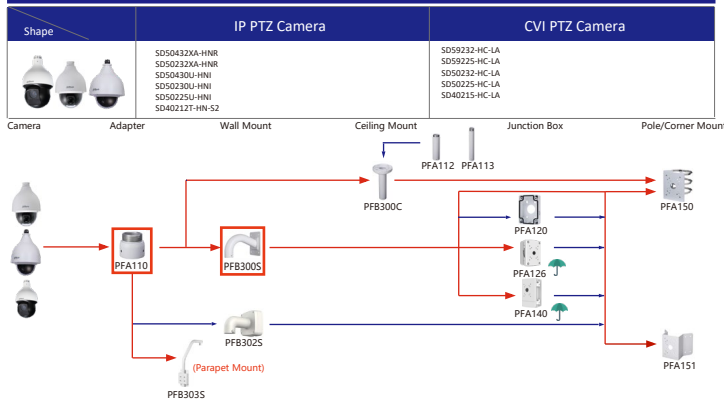

Shape	IP Camera	CVI Camera
	IPC-T1820/40 IPC-T1820-L	HAC-HDW1800TL-A HAC-HDW1801TL(A)-A HAC-HDW1200TL-A

Selection of IP&CVI Eyeball Camera

Shape	IP Camera	CVI Camera
	IPC-HDW5242T-ZE-MF IPC-HDW5241T-ZE IPC-HDW5442T-ZE IPC-HDW5541T-ZE IPC-HDW5842T-ZE-S2 IPC-HDW1230T-ZS-S5 IPC-HDW5541H-ASE-PV IPC-HDW5241H-ASE-PV IPC-HDW541H-AS-PV IPC-HDW5241H-AS-PV IPC-HDW549TM-SE-LED IPC-HDW5842TM-SE-S2	HAC-HDW2802T-Z-A HAC-HDW2802T-Z-A-DP HAC-HDW2501T-Z-A HAC-HDW2501T-Z-A-DP HAC-HDW2402T-Z-A HAC-HDW2402T-Z-A-DP HAC-HDW2241T-Z-A HAC-HDW2241T-Z-A-DP HAC-HDW2241T-Z-A-DP HAC-HDW1509T-Z-A-LED-DP HAC-HDW1509T-Z-A-LED HAC-HDW1500T-Z-A-DP HAC-HDW1239T-Z-A-LED-DP HAC-HDW1239T-Z-A-LED HAC-HDW1231T-Z-A HAC-HDW1231T-Z-A-DP HAC-HDW1200T-Z(A)-A HAC-ME1809H-A-PV-POC HAC-ME1809H-A-PV HAC-ME1509H-A-PV HAC-ME1239H-A-PV HAC-T3A51-Z HAC-T3A21-Z HAC-T3A21-VF

Selection of IP&CVI Eyeball Camera

Shape	IP Camera	CVI Camera
		HAC-HDW1200M HAC-HDW1800M HAC-HDW1801M HAC-T2A51 HAC-T2A21 HAC-HDW1509TLM-A-LED HAC-HDW2501TLM-A

Shape	IP Camera	CVI Camera
	IPC-HDW2231T-AS-S2 IPC-HDW2230T-AS-S2 IPC-HDW2431T-AS-S2	HAC-HDW2249TLM(A)-LED HAC-HDW2241TLM(A)-A HAC-HDW1801TM(A)-A HAC-HDW1801TM(A)-A HAC-HDW1801TM(A)-A HAC-HDW1801TM(A)-A HAC-HDW1801TM(A)-A HAC-HDW1500TLM(A)-A

Selection of IP&CVI Eyeball Camera

Shape	IP Camera	CVI Camera
	IPC-HDW1230S-S5	HAC-T1A21/S1 HAC-HDW1200R

Shape	IP Camera	CVI Camera
	HAC-HDW2501TLMQ(A)-A HAC-HDW1500TLMQ(A)-A HAC-HDW1231TLMQ(A)-A HAC-HDW1200TLMQ(A)-A	HAC-HDW2501TQ(A)-A HAC-HDW1500TQ(A)-A HAC-HDW1231TQ(A)-A HAC-HDW1200TQ(A)-A HAC-ME1239TQ(A)-PV HAC-ME1800EQ-L HAC-ME1500EQ-L HAC-ME1200EQ-L HAC-ME1200EQ-L

Selection of PTZ Camera

Selection of PTZ Bullet Camera

Selection of PTZ Camera

Selection of PTZ Camera

Selection of PTZ Camera

Shape	IP PTZ Camera	CVI PTZ Camera
	SDT7C424-4F-2B2I-APV-0400	

Camera Adapter Wall Mount Ceiling Mount Junction Box Pole/Corner Mount