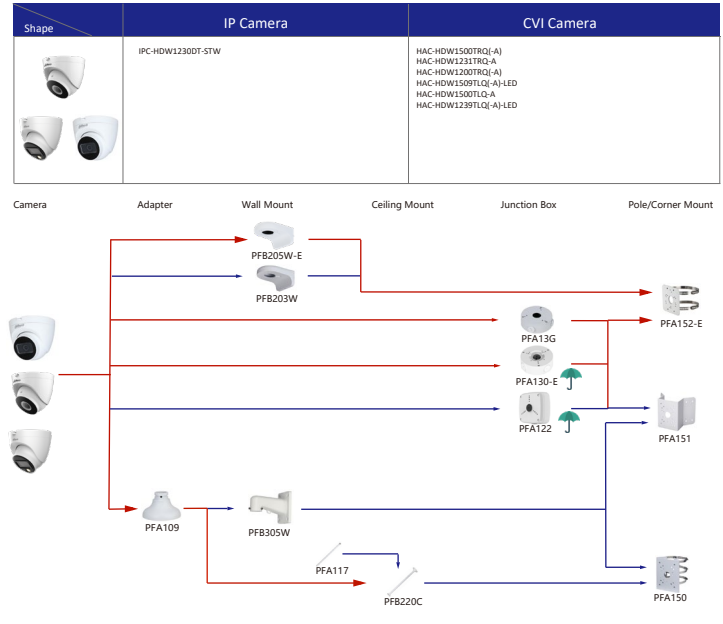

Shape	IP Camera	CVI Camera
	IPC-T1820/40 IPC-T1820-L	HAC-HDW1800TL-A HAC-HDW1801TL(A)-A HAC-HDW1200TL-A

Selection of IP&CVI Eyeball Camera

Shape	IP Camera	CVI Camera
	IPC-HDW5242T-ZE-MF IPC-HDW5241T-ZE IPC-HDW5442T-ZE IPC-HDW5541T-ZE IPC-HDW5842T-ZE-S2 IPC-HDW1230T-ZS-S5 IPC-HDW5541H-ASE-PV IPC-HDW5241H-ASE-PV IPC-HDW541H-AS-PV IPC-HDW5241H-AS-PV IPC-HDW549TM-SE-LED IPC-HDW5842TM-SE-S2	HAC-HDW2802T-Z-A HAC-HDW2802T-Z-A-DP HAC-HDW2501T-Z-A HAC-HDW2501T-Z-A-DP HAC-HDW2402T-Z-A HAC-HDW2402T-Z-A-DP HAC-HDW2241T-Z-A HAC-HDW2241T-Z-A-DP HAC-HDW2241T-Z-A-DP HAC-HDW1509T-Z-A-LED-DP HAC-HDW1509T-Z-A-LED HAC-HDW1500T-Z-A-DP HAC-HDW1239T-Z-A-LED-DP HAC-HDW1239T-Z-A-LED HAC-HDW1231T-Z-A HAC-HDW1231T-Z-A-DP HAC-HDW1200T-Z(A)-A HAC-ME1809H-A-PV-POC HAC-ME1809H-A-PV HAC-ME1509H-A-PV HAC-ME1239H-A-PV HAC-T3A51-Z HAC-T3A21-Z HAC-T3A21-VF

Selection of IP&CVI Eyeball Camera

Shape	IP Camera	CVI Camera
		HAC-HDW1200M HAC-HDW1800M HAC-HDW1801M HAC-T2A51 HAC-T2A21 HAC-HDW1509TLM-A-LED HAC-HDW2501TLM-A

Shape	IP Camera	CVI Camera
	IPC-HDW2231T-AS-S2 IPC-HDW2230T-AS-S2 IPC-HDW2431T-AS-S2	HAC-HDW2249TLM(A)-LED HAC-HDW2241TLM(A)-A HAC-HDW1801TM(A)-A HAC-HDW1801TM(A)-A HAC-HDW1801TM(A)-A HAC-HDW1801TM(A)-A HAC-HDW1801TM(A)-A HAC-HDW1500TLM(A)-A

Selection of IP&CVI Eyeball Camera

Shape	IP Camera	CVI Camera
	IPC-HDW1230S-S5	HAC-T1A21/S1 HAC-HDW1200R

Shape	IP Camera	CVI Camera
	HAC-HDW2501TLMQ(A)-A HAC-HDW1500TLMQ(A)-A HAC-HDW1231TLMQ(A)-A HAC-HDW1200TLMQ(A)-A	HAC-HDW2501TQ(A)-A HAC-HDW1500TQ(A)-A HAC-HDW1231TQ(A)-A HAC-HDW1200TQ(A)-A HAC-ME1239TQ(A)-PV HAC-ME1800EQ-L HAC-ME1500EQ-L HAC-ME1200EQ-L HAC-ME1200EQ-L

Selection of PTZ Camera

Selection of PTZ Bullet Camera

Selection of PTZ Camera

Selection of PTZ Camera

Selection of PTZ Camera

Shape	IP PTZ Camera	CVI PTZ Camera
	SDT7C424-4F-2B2I-APV-0400	

Camera Adapter Wall Mount Ceiling Mount Junction Box Pole/Corner Mount