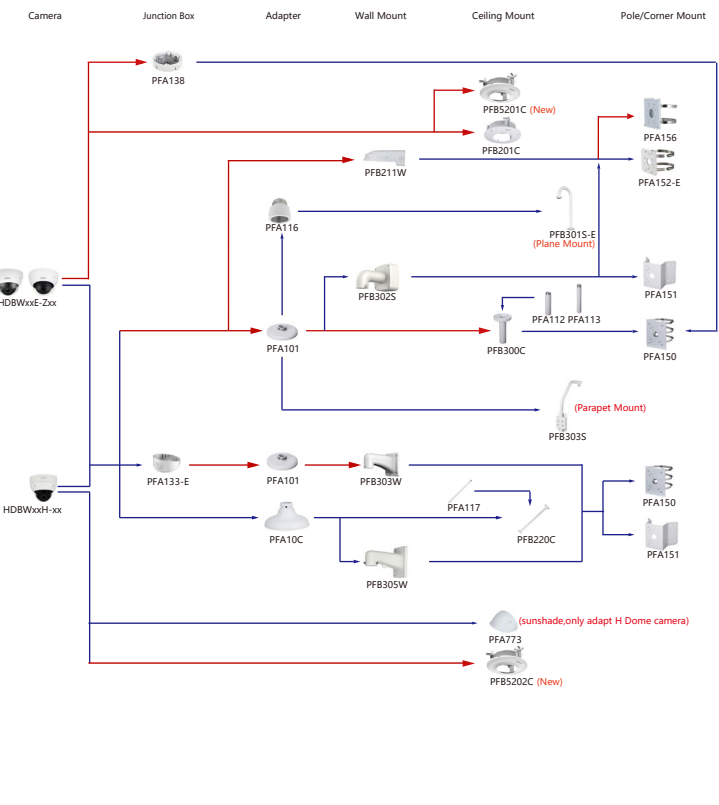

Selection of Box Camera

Shape	610 Series	N Series	PFH610V Series	PFH610A Series
 		PFH610N-IR-W	PFH610V-H PFH610V-H-POE PFH610V-IR-POE PFH610V-IR PFH610V-IR-W-POE	PFH610A-H PFH610A-H-POE PFH610A-IR-POE PFH610A-IR PFH610A-IR-W PFH610A-IR-W-POE

Selection of Lens(600N Series)

Shape	Box Camera	Lens
	IPC-HF5241E-E	PFL2712-E6D
	IPC-HF5541E-E	PFL2712-E6D

Selection of Box Camera

Selection of Lens(510N-E Series)

Shape	Box Camera	Lens		
	IPC-HF5241E-E	PLZ21CO-P PLZ21CO-D PLZ20CO-P	PLZ20CO-D PFL50-L12M-AIR PFL35-L12M-AIR	PFL010542-A12PE PFL0550-E6D PFL2712-E6D
	IPC-HF5242E-E-MF	PLZ21CO-P PLZ21CO-D PLZ20CO-P	PLZ20CO-D PFL50-L12M-AIR PFL35-L12M-AIR	PFL010542-A12PE
	IPC-HF5442E-E	PLZ21CO-P PLZ21CO-D PLZ20CO-P	PLZ20CO-D PFL50-L12M-AIR PFL35-L12M-AIR	PFL010542-A12PE
	IPC-HF5842F-ZE-S2	PLZ21CO-P PLZ21CO-D PLZ20CO-P	PLZ20CO-D	
	IPC-HF7442F-Z-S2	PLZ21CO-P PLZ21CO-D PLZ20CO-P	PLZ20CO-D	
	IPC-HF7842F-Z-S2	PLZ21CO-P PLZ21CO-D PLZ20CO-P	PLZ20CO-D	
	IPC-HF71242F	PLZ21CO-P PLZ21CO-D PLZ20CO-P	PLZ20CO-D	

Selection of Box Camera

Selection of IP&CVI Dome Camera

Shape	IP Camera	CVI Camera
	IPC-HDBW5442E-ZE IPC-HDBW5442E-ZHE IPC-HDBW5241E-ZHE IPC-HDBW5241E-ZE IPC-HDBW5241E-ZSE IPC-HDBW5442E-ZE-OPAT IPC-HDBW5441E-ZE-OPAT IPC-HDBW5831E-ZSE IPC-HDBW5831E-ZE IPC-HDBW5231E-ZE-HDMI IPC-HDBW5842E-ZE-S2 IPC-HDBW5842E-Z4E-S2 IPC-HDBW5541E-ZE IPC-HDBW5541E-ZSE IPC-HDBW5442E-Z4E	HAC-HDBW7442H-Z-S2 IPC-HDBW742H-Z4-S2 IPC-HDBW7842H-Z-S2 IPC-HDBW7842H-Z4-S2 IPC-HDBW7242H-Z2 IPC-HDBW5842H-Z4HE-S2 IPC-HDBW5842H-ZHE-S2 IPC-HDBW5442H-Z4E IPC-HDBW5442H-ZHE IPC-HDBW5442H-ZE IPC-HDBW5242H-Z4E-MF IPC-HDBW5242H-ZHE-MF IPC-HDBW5242H-ZE-MF IPC-HDBW841H-Z4-LB IPC-HDBW841H-Z-LB IPC-HDBW841H-Z-LB