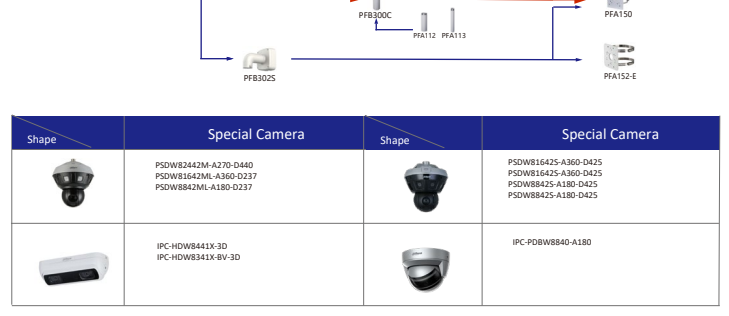

Shape	IP Camera	CVI Camera
	PSDW5631S-8360