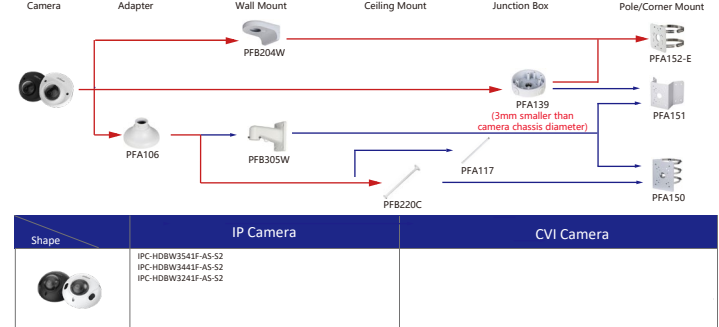

Selection of IP&CVI Dome Camera

Shape	IP Camera	CVI Camera
	IPC-HDBW3241F-FD-M/M12 IPC-HDBW341J/241J/241E-AS-M IPC-HDBW2431/2231F-AS-S2 IPC-HDBW3233/3433F-M-AS IPC-HDBW3241F-M12-SA IPC-HDBW3241F-M12-SA	HAC-HDBW3200F HAC-HDBW2501F-A HAC-HDBW2241F-A