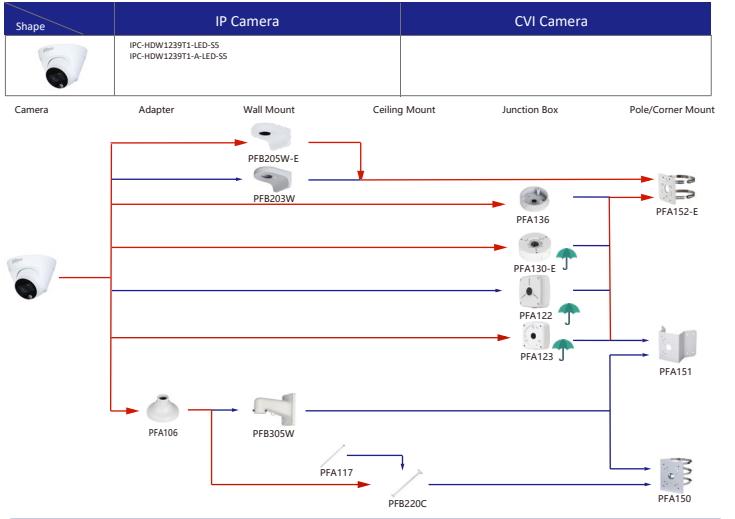

Shape	IP Camera	CVI Camera
	IPC-T1820/40 IPC-T1820-L	HAC-HDW1800TL-A HAC-HDW1801TL(A)-A HAC-HDW1200TL-A

Selection of IP&CVI Eyeball Camera

Shape	IP Camera	CVI Camera
	IPC-HDW5242T-ZE-MF IPC-HDW5241T-ZE IPC-HDW5442T-ZE IPC-HDW5541T-ZE IPC-HDW5842T-ZE-S2 IPC-HDW1230T-ZS-S5 IPC-HDW5541H-ASE-PV IPC-HDW5241H-ASE-PV IPC-HDW541H-AS-PV IPC-HDW5241H-AS-PV IPC-HDW549TM-SE-LED IPC-HDW5842TM-SE-S2	HAC-HDW2802T-Z-A HAC-HDW2802T-Z-A-DP HAC-HDW2501T-Z-A HAC-HDW2501T-Z-A-DP HAC-HDW2402T-Z-A HAC-HDW2402T-Z-A-DP HAC-HDW2241T-Z-A HAC-HDW2241T-Z-A-DP HAC-HDW2241T-Z-A-DP HAC-HDW1509T-Z-A-LED-DP HAC-HDW1509T-Z-A-LED HAC-HDW1500T-Z-A-DP HAC-HDW1239T-Z-A-LED-DP HAC-HDW1239T-Z-A-LED HAC-HDW1231T-Z-A HAC-HDW1231T-Z-A-DP HAC-HDW1200T-Z(A)-A HAC-ME1809H-A-PV-POC HAC-ME1809H-A-PV HAC-ME1509H-A-PV HAC-ME1239H-A-PV HAC-T3A51-Z HAC-T3A21-Z HAC-T3A21-VF

Selection of IP&CVI Eyeball Camera

Shape	IP Camera	CVI Camera
		HAC-HDW1200M HAC-HDW1800M HAC-HDW1801M HAC-T2A51 HAC-T2A21 HAC-HDW1509TLM-A-LED HAC-HDW2501TLM-A

Shape	IP Camera	CVI Camera
	IPC-HDW2231T-AS-S2 IPC-HDW2230T-AS-S2 IPC-HDW2431T-AS-S2	HAC-HDW2249TLM(A)-LED HAC-HDW2241TLM(A)-A HAC-HDW1801TM(A)-A HAC-HDW1801TM(A)-A HAC-HDW1801TM(A)-A HAC-HDW1801TM(A)-A HAC-HDW1801TM(A)-A HAC-HDW1500TLM(A)-A

Selection of IP&CVI Eyeball Camera

Shape	IP Camera	CVI Camera
	IPC-HDW1230S-S5	HAC-T1A21/S1 HAC-HDW1200R

Shape	IP Camera	CVI Camera
	HAC-HDW2501TLMQ(A)-A HAC-HDW1500TLMQ(A)-A HAC-HDW1231TLMQ(A)-A HAC-HDW1200TLMQ(A)-A	HAC-HDW2501TQ(A)-A HAC-HDW1500TQ(A)-A HAC-HDW1231TQ(A)-A HAC-HDW1200TQ(A)-A HAC-ME1239TQ(A)-PV HAC-ME1800EQ-L HAC-ME1500EQ-L HAC-ME1200EQ-L HAC-ME1200EQ-L

Selection of PTZ Camera

Selection of PTZ Bullet Camera

Selection of PTZ Camera

Selection of PTZ Camera

Selection of PTZ Camera

Shape	IP PTZ Camera	CVI PTZ Camera
	SDT7C424-4F-2B2I-APV-0400	

Camera Adapter Wall Mount Ceiling Mount Junction Box Pole/Corner Mount