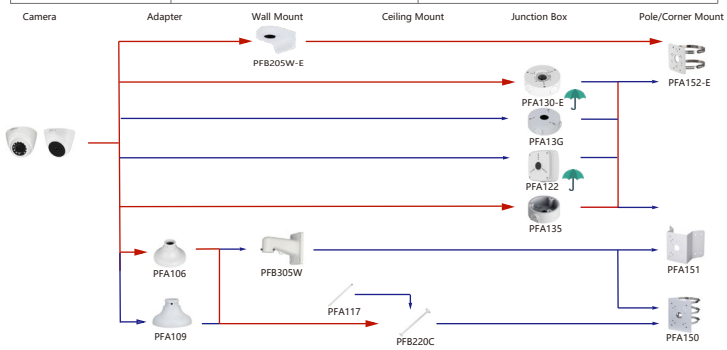

Shape	IP Camera	CVI Camera
	IPC-T1820/40 IPC-T1820-L	HAC-HDW1800TL-A HAC-HDW1801TL(A)-A HAC-HDW1200TL-A

Selection of IP&CVI Eyeball Camera

Shape	IP Camera	CVI Camera
	IPC-HDW5242T-ZE-MF IPC-HDW5241T-ZE IPC-HDW5442T-ZE IPC-HDW5541T-ZE IPC-HDW5842T-ZE-S2 IPC-HDW1230T-ZS-S5 IPC-HDW5541H-ASE-PV IPC-HDW5241H-ASE-PV IPC-HDW541H-AS-PV IPC-HDW5241H-AS-PV IPC-HDW549TM-SE-LED IPC-HDW5842TM-SE-S2	HAC-HDW2802T-Z-A HAC-HDW2802T-Z-A-DP HAC-HDW2501T-Z-A HAC-HDW2501T-Z-A-DP HAC-HDW2402T-Z-A HAC-HDW2402T-Z-A-DP HAC-HDW2241T-Z-A HAC-HDW2241T-Z-A-DP HAC-HDW2241T-Z-A-DP HAC-HDW1509T-Z-A-LED-DP HAC-HDW1509T-Z-A-LED HAC-HDW1500T-Z-A-DP HAC-HDW1239T-Z-A-LED-DP HAC-HDW1239T-Z-A-LED HAC-HDW1231T-Z-A HAC-HDW1231T-Z-A-DP HAC-HDW1200T-Z(A)-A HAC-ME1809H-A-PV-POC HAC-ME1809H-A-PV HAC-ME1509H-A-PV HAC-ME1239H-A-PV HAC-T3A51-Z HAC-T3A21-Z HAC-T3A21-VF

Selection of IP&CVI Eyeball Camera

Shape	IP Camera	CVI Camera
		HAC-HDW1200M HAC-HDW1800M HAC-HDW1801M HAC-T2A51 HAC-T2A21 HAC-HDW1509TLM-A-LED HAC-HDW2501TLM-A

Shape	IP Camera	CVI Camera
	IPC-HDW2231T-AS-S2 IPC-HDW2230T-AS-S2 IPC-HDW2431T-AS-S2	HAC-HDW2249TLM(A)-LED HAC-HDW2241TLM(A)-A HAC-HDW1801TM(A)-A HAC-HDW1801TM(A)-A HAC-HDW1801TM(A)-A HAC-HDW1801TM(A)-A HAC-HDW1801TM(A)-A HAC-HDW1500TLM(A)-A

Selection of IP&CVI Eyeball Camera

Shape	IP Camera	CVI Camera
	IPC-HDW1230S-S5	HAC-T1A21/S1 HAC-HDW1200R

Shape	IP Camera	CVI Camera
	HAC-HDW2501TLMQ(A)-A HAC-HDW1500TLMQ(A)-A HAC-HDW1231TLMQ(A)-A HAC-HDW1200TLMQ(A)-A	HAC-HDW2501TQ(A)-A HAC-HDW1500TQ(A)-A HAC-HDW1231TQ(A)-A HAC-HDW1200TQ(A)-A HAC-ME1239TQ(A)-PV HAC-ME1800EQ-L HAC-ME1500EQ-L HAC-ME1200EQ-L HAC-ME1200EQ-L