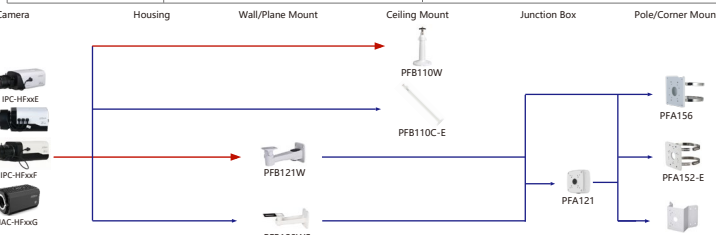

Selection of Lens(610 Series)

Selection of Box Camera

Shape	610 Series	N Series	PFH610V Series	PFH610A Series
   		PFH610N-IR-W	PFH610V-H PFH610V-H-POE PFH610V-IR-POE PFH610V-IR PFH610V-IR-W-POE	PFH610A-H PFH610A-H-POE PFH610A-IR-POE PFH610A-IR PFH610A-IR-W PFH610A-IR-W-POE