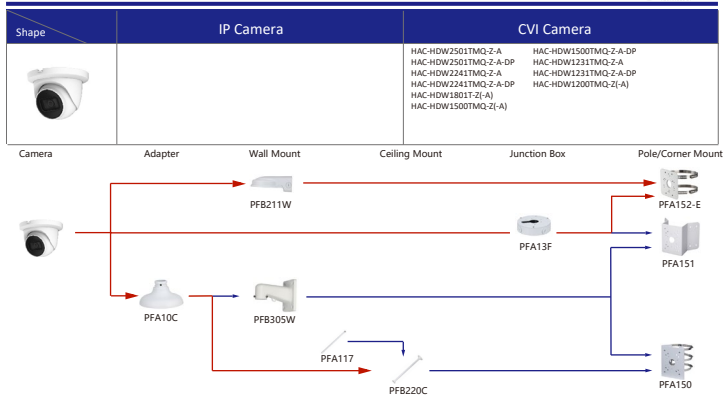

Shape	IP Camera	CVI Camera
	IPC-T1820/40 IPC-T1820-L	HAC-HDW1800TL-A HAC-HDW1801TL(A)-A HAC-HDW1200TL-A

Selection of IP&CVI Eyeball Camera

Shape	IP Camera	CVI Camera
	IPC-HDW5242T-ZE-MF IPC-HDW5241T-ZE IPC-HDW5442T-ZE IPC-HDW5541T-ZE IPC-HDW5842T-ZE-S2 IPC-HDW1230T-ZS-S5 IPC-HDW5541H-ASE-PV IPC-HDW5241H-ASE-PV IPC-HDW541H-AS-PV IPC-HDW5241H-AS-PV IPC-HDW549TM-SE-LED IPC-HDW5842TM-SE-S2	HAC-HDW2802T-Z-A HAC-HDW2802T-Z-A-DP HAC-HDW2501T-Z-A HAC-HDW2501T-Z-A-DP HAC-HDW2402T-Z-A HAC-HDW2402T-Z-A-DP HAC-HDW2241T-Z-A HAC-HDW2241T-Z-A-DP HAC-HDW2241T-Z-A-DP HAC-HDW1509T-Z-A-LED-DP HAC-HDW1509T-Z-A-LED HAC-HDW1500T-Z-A-DP HAC-HDW1239T-Z-A-LED-DP HAC-HDW1239T-Z-A-LED HAC-HDW1231T-Z-A HAC-HDW1231T-Z-A-DP HAC-HDW1200T-Z(A)-A HAC-ME1809H-A-PV-POC HAC-ME1809H-A-PV HAC-ME1509H-A-PV HAC-ME1239H-A-PV HAC-T3A51-Z HAC-T3A21-Z HAC-T3A21-VF

Selection of IP&CVI Eyeball Camera

Shape	IP Camera	CVI Camera
		HAC-HDW1200M HAC-HDW1800M HAC-HDW1801M HAC-T2A51 HAC-T2A21 HAC-HDW1509TLM-A-LED HAC-HDW2501TLM-A

Shape	IP Camera	CVI Camera
	IPC-HDW2231T-AS-S2 IPC-HDW2230T-AS-S2 IPC-HDW2431T-AS-S2	HAC-HDW2249TLM(A)-LED HAC-HDW2241TLM(A)-A HAC-HDW1801TM(A)-A HAC-HDW1801TM(A)-A HAC-HDW1801TM(A)-A HAC-HDW1801TM(A)-A HAC-HDW1801TM(A)-A HAC-HDW1500TLM(A)-A

Selection of IP&CVI Eyeball Camera

Shape	IP Camera	CVI Camera
	IPC-HDW1230S-S5	HAC-T1A21/S1 HAC-HDW1200R

Shape	IP Camera	CVI Camera
	HAC-HDW2501TLMQ(A)-A HAC-HDW1500TLMQ(A)-A HAC-HDW1231TLMQ(A)-A HAC-HDW1200TLMQ(A)-A	HAC-HDW2501TQ(A)-A HAC-HDW1500TQ(A)-A HAC-HDW1231TQ(A)-A HAC-HDW1200TQ(A)-A HAC-ME1239TQ(A)-PV HAC-ME1800EQ-L HAC-ME1500EQ-L HAC-ME1200EQ-L HAC-ME1200EQ-L

Selection of PTZ Camera

Selection of PTZ Bullet Camera

Selection of PTZ Camera

Selection of PTZ Camera

Selection of PTZ Camera

Shape	IP PTZ Camera	CVI PTZ Camera
	SDT7C424-4F-2B2I-APV-0400	

Camera Adapter Wall Mount Ceiling Mount Junction Box Pole/Corner Mount