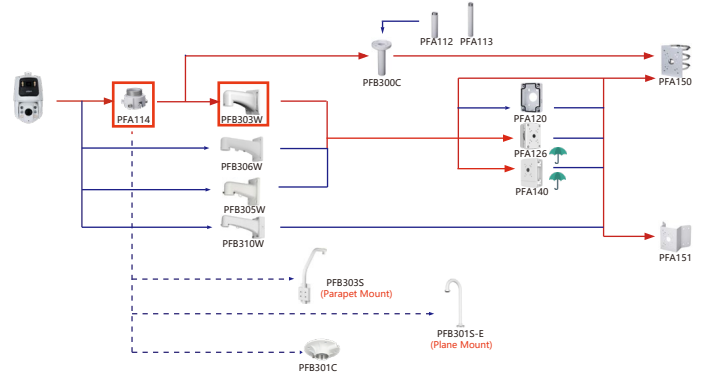

Selection of IP&CVI Eyeball Camera

Shape	IP Camera	CVI Camera
	IPC-HDW1230S-S5	HAC-T1A21/S1 HAC-HDW1200R

Shape	IP Camera	CVI Camera
	HAC-HDW2501TLMQ(A)-A HAC-HDW1500TLMQ(A)-A HAC-HDW1231TLMQ(A)-A HAC-HDW1200TLMQ(A)-A	HAC-HDW2501TQ(A)-A HAC-HDW1500TQ(A)-A HAC-HDW1231TQ(A)-A HAC-HDW1200TQ(A)-A HAC-ME1239TQ(A)-PV HAC-ME1800EQ-L HAC-ME1500EQ-L HAC-ME1200EQ-L HAC-ME1200EQ-L

Selection of PTZ Camera

Selection of PTZ Bullet Camera

Selection of PTZ Camera

Selection of PTZ Camera

Selection of PTZ Camera

Shape	IP PTZ Camera	CVI PTZ Camera
	SDT7C424-4F-2B2I-APV-0400	

Camera Adapter Wall Mount Ceiling Mount Junction Box Pole/Corner Mount