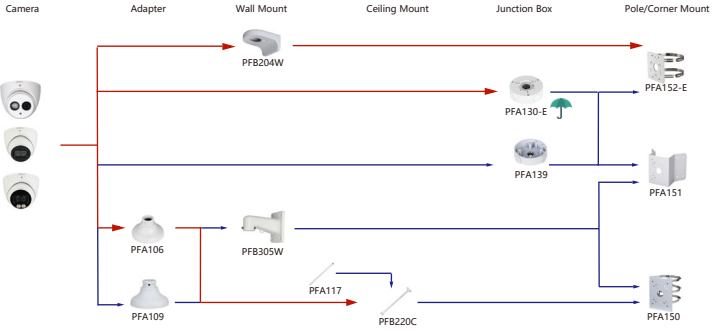

Shape	IP Camera	CVI Camera
	IPC-EW5541-AS	HAC-CW2501

Shape	IP Camera	CVI Camera
	IPC-HDPW5242G-2E-MF IPC-HDPW5241G-2E IPC-HDPW5442G-2E	

Shape	IP Camera	CVI Camera
	IPC-PDBW5831/82041-8360	

Shape	IP Camera	CVI Camera
		HAC-D1A51/21

Shape	IP Camera	CVI Camera
	PSDW5631S-8360	

Shape	Special Camera	Shape	Special Camera
	PSDW82442M-A270-D440 PSDW81842M-A360-D237 PSDW8842M-A180-D237		PSDW81842S-A360-D425 PSDW81842S-A360-D425 PSDW8842S-A180-D425 PSDW8842S-A180-D425

Selection of IP&CVI Eyeball Camera

Shape	IP Camera	CVI Camera
	IPC-HDW3841EM-S-S2 IPC-HDW3811EM-A-S IPC-HDW3541EM-S-S2 IPC-HDW3441EM-S-S2 IPC-HDW3231EM-S-S2 IPC-HDW5241TM-ASE IPC-HDW5442TM-ASE IPC-HDW5541TM-ASE	HAC-HDW1801EM(A)-A HAC-HDW12003M(A)-A HAC-HDW2802T-A HAC-HDW2402T-A HAC-HDW2509T-A-LED HAC-HDW2249T-A-LED HAC-HDW1809T-A-LED HAC-HDW1509T-IL-A HAC-HDW1509T-A-LED-POC

Shape	IP Camera	CVI Camera
	IPC-T1820/40 IPC-T1820-L	HAC-HDW1800TL-A HAC-HDW1801TL(A)-A HAC-HDW1200TL-A

Selection of IP&CVI Eyeball Camera

Shape	IP Camera	CVI Camera
	IPC-HDW5242T-ZE-MF IPC-HDW5241T-ZE IPC-HDW5442T-ZE IPC-HDW5541T-ZE IPC-HDW5842T-ZE-S2 IPC-HDW1230T-ZS-S5 IPC-HDW5541H-ASE-PV IPC-HDW5241H-ASE-PV IPC-HDW541H-AS-PV IPC-HDW5241H-AS-PV IPC-HDW549TM-SE-LED IPC-HDW5842TM-SE-S2	HAC-HDW2802T-Z-A HAC-HDW2802T-Z-A-DP HAC-HDW2501T-Z-A HAC-HDW2501T-Z-A-DP HAC-HDW2402T-Z-A HAC-HDW2402T-Z-A-DP HAC-HDW2241T-Z-A HAC-HDW2241T-Z-A-DP HAC-HDW2241T-Z-A-DP HAC-HDW1509T-Z-A-LED-DP HAC-HDW1509T-Z-A-LED HAC-HDW1500T-Z-A-DP HAC-HDW1239T-Z-A-LED-DP HAC-HDW1239T-Z-A-LED HAC-HDW1231T-Z-A HAC-HDW1231T-Z-A-DP HAC-HDW1200T-Z(A)-A HAC-ME1809H-A-PV-POC HAC-ME1809H-A-PV HAC-ME1509H-A-PV HAC-ME1239H-A-PV HAC-T3A51-Z HAC-T3A21-Z HAC-T3A21-VF