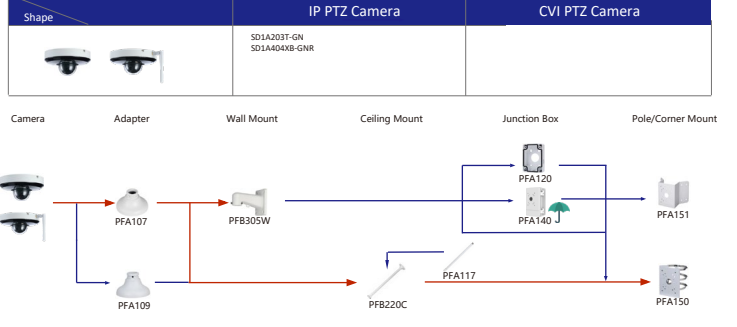

Selection of IP&CVI Eyeball Camera

Shape	IP Camera	CVI Camera
	IPC-HDW1230S-S5	HAC-T1A21/S1 HAC-HDW1200R

Shape	IP Camera	CVI Camera
	HAC-HDW2501TLMQ(A)-A HAC-HDW1500TLMQ(A)-A HAC-HDW1231TLMQ(A)-A HAC-HDW1200TLMQ(A)-A	HAC-HDW2501TQ(A)-A HAC-HDW1500TQ(A)-A HAC-HDW1231TQ(A)-A HAC-HDW1200TQ(A)-A HAC-ME1239TQ(A)-PV HAC-ME1800EQ-L HAC-ME1500EQ-L HAC-ME1200EQ-L HAC-ME1200EQ-L

Selection of PTZ Camera

Selection of PTZ Bullet Camera

Selection of PTZ Camera

Selection of PTZ Camera

Selection of PTZ Camera

Shape	IP PTZ Camera	CVI PTZ Camera
	SDT7C424-4F-2B2I-APV-0400	

Camera Adapter Wall Mount Ceiling Mount Junction Box Pole/Corner Mount