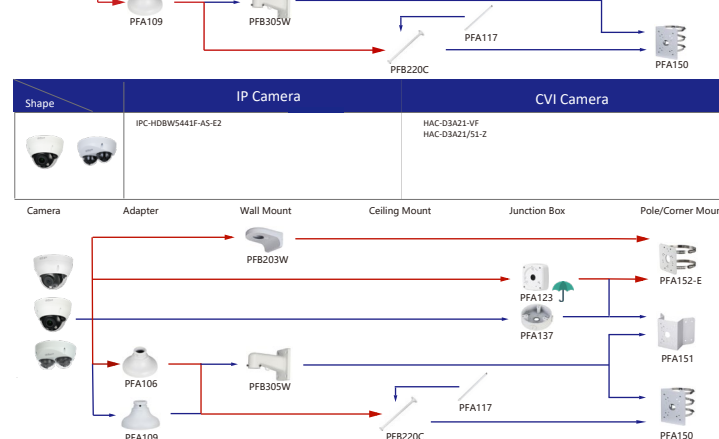

Shape	IP Camera	CVI Camera
	IPC-HDBW2041F-AS-S2 IPC-HDBW3441F-AS-S2 IPC-HDBW3241F-AS-S2