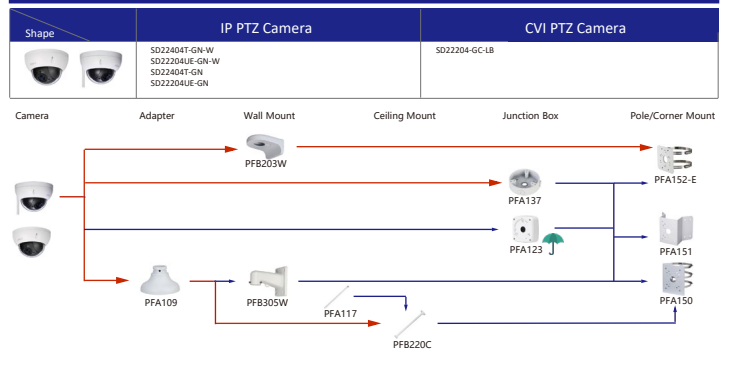

Selection of IP&CVI Eyeball Camera

Shape	IP Camera	CVI Camera
	IPC-HDW1230S-S5	HAC-T1A21/S1 HAC-HDW1200R

Shape	IP Camera	CVI Camera
	HAC-HDW2501TLMQ(A)-A HAC-HDW1500TLMQ(A)-A HAC-HDW1231TLMQ(A)-A HAC-HDW1200TLMQ(A)-A	HAC-HDW2501TQ(A)-A HAC-HDW1500TQ(A)-A HAC-HDW1231TQ(A)-A HAC-HDW1200TQ(A)-A HAC-ME1239TQ(A)-PV HAC-ME1800EQ-L HAC-ME1500EQ-L HAC-ME1200EQ-L HAC-ME1200EQ-L

Selection of PTZ Camera

Selection of PTZ Bullet Camera

Selection of PTZ Camera

Selection of PTZ Camera

Selection of PTZ Camera

Shape	IP PTZ Camera	CVI PTZ Camera
	SDT7C424-4F-2B2I-APV-0400	

Camera Adapter Wall Mount Ceiling Mount Junction Box Pole/Corner Mount