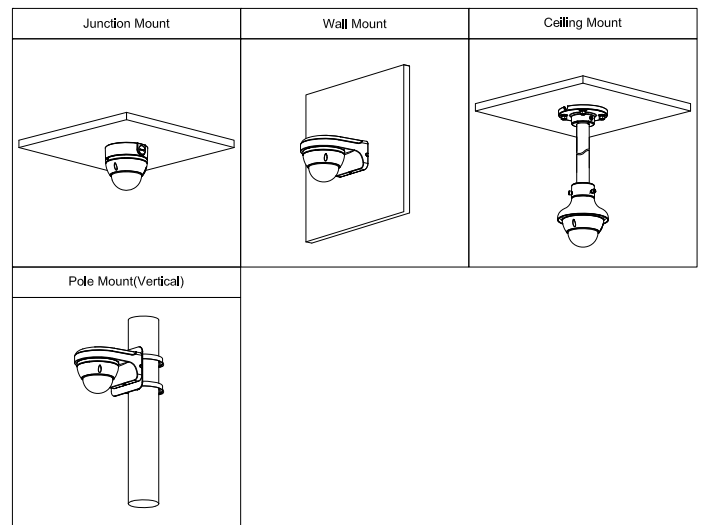

Entry Series | DH-IPC-HDBW1230E-S5

Environment

Operating Conditions	-40°C to +60°C (-40°F to +140°F)/less than ≤ 95%
Storage Temperature	-40°C to +60°C (-40°F to +140°F)
Protection	IP67; IK10

Structure

Casing	Metal
Product Dimensions	81 mm × Φ109.9 mm (3.2" × Φ4.3")
Net Weight	0.35 kg (0.7 lb)
Gross Weight	0.50 kg (1.1 lb)

Ordering Information

Type	Part Number	Description
2MP Camera	DH-IPC-HDBW1230EP-S5	2MP Entry IR Fixed Focal Dome Network Camera, PAL
	DH-IPC-HDBW1230EN-S5	2MP Entry IR Fixed Focal Dome Network Camera, NTSC
Accessories (optional)	PFA136	Junction Box
	PFB203W	Wall Mount
	PFA152-E	Pole Mount
	PFA106	Mount Adapter
	PFB220C	Ceiling Mount
	PFM321D	DC12V1A Power Adapter
	LR1002-1ET/1EC	Single-port Long Reach Ethernet over Coax Extender
	PFM900-E	Integrated Mount Tester