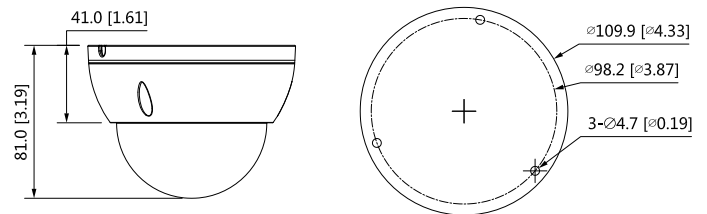

## Structure

Casing	Metal
Product Dimensions	81 mm × Φ109.9 mm (3.2" × Φ4.3")
Net Weight	0.35 kg (0.7 lb)
Gross Weight	0.50 kg (1.1 lb)

## Dimensions (mm[inch])