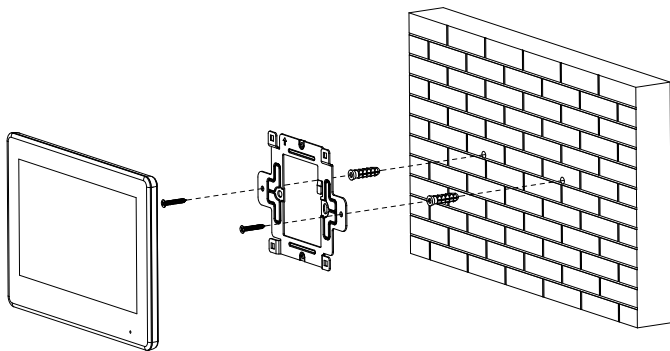

General	
Appearance Color	White/Black
Power Supply	48 VDC 1.25 A
Installation	Surface mount
Certifications	CE; FCC
Dimensions	189.0 mm × 130.0 mm × 26.9 mm (7.44" × 5.12" × 1.06")

Operating Temperature	-10 °C to +55 °C (+14 °F to 131 °F)
Operating Humidity	10%-95% RH (non-condensing)
Operating Altitude	Beneath 3000 m (9842.52 ft)
Power Consumption	Standby ≤ 2 W; working ≤ 6 W
Net Weight	0.35 kg (0.78 lb)
Gross Weight	0.56 kg (1.23 lb)

Application

Ordering Information

Type	Model	Description
IP Indoor Monitor	DHI-VTH5422HW-W/ DHI-VTH5422HB-W	2-wire & Wi-Fi Indoor Monitor

Installation

Dimensions (mm[inch])