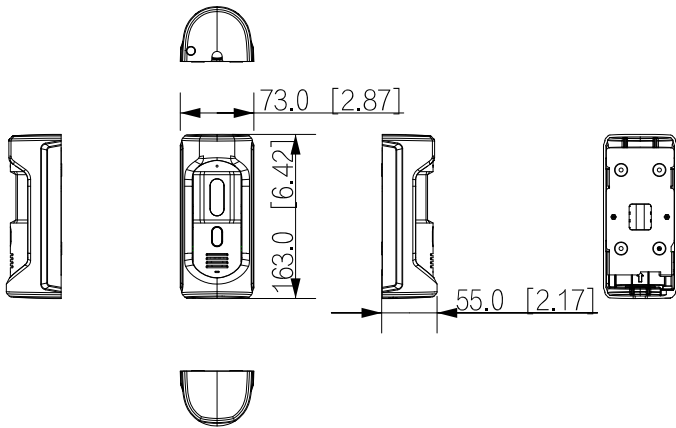

#### General

Appearance color	Grey
Power Supply	12 VDC, 1 A; Standard PoE
Power Adapter	Optional
Installation	Surface Mount
Certifications	CE; FCC
Accessory	Included: Alarm power ribbon cable, rain cover
Product Dimensions	163.0 mm × 73.0 mm × 55.0 mm (6.42" × 2.87" × 2.17")

## Dimensions (mm[inch])