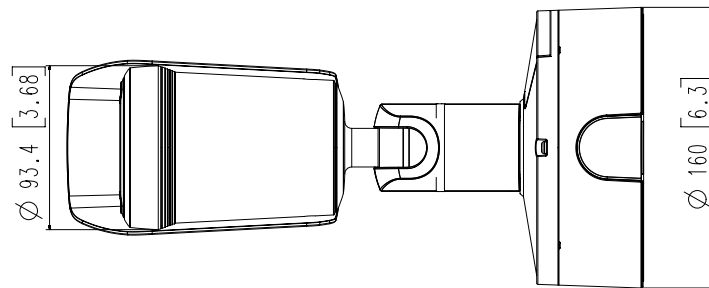

3	-	
2	-	
1	XNO-9083R / 8083R / 6083R	'21.07.12
No.	MODEL NAME	DATE
Unit:mm[inch]		SCALE:1/1
Hanwha Techwin