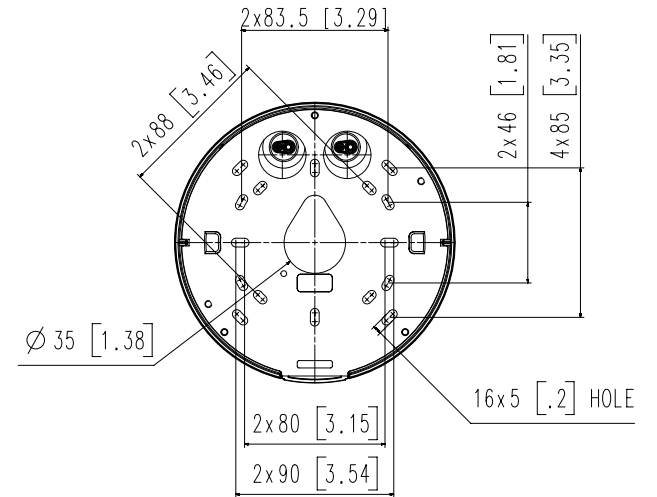

Mechanical

Color / Material	White / Aluminum Hard-coated window
RAL Code	RAL9003
Product Dimensions / Weight	Ø93.4x298.4mm(Ø3.68"x11.75"), 2200g(4.85 lb)
Compatible Conduit hole / Gangbox	3/4" (M25) single, double, 4" octagon, 4" square

DORI (EN62676-4 standard)

Detect (25PPM/ 8PPF)	Wide: 51.7m(169.64ft) / Tele: 174.5m(572.64ft)
Observe (63PPM/ 19PPF)	Wide: 20.7m(67.85ft) / Tele: 69.8m(229.06ft)
Recognize (125PPM/ 38PPF)	Wide: 10.3m(33.93ft) / Tele: 34.9m(114.53ft)
Identify (250PPM/ 76PPF)	Wide: 5.2m(16.96ft) / Tele: 17.5m(57.26ft)

3	-	
2	-	
1	XNO-9083R / 8083R / 6083R	'21.07.12
No.	MODEL NAME	DATE
Unit:mm[inch]		SCALE:1/1
Hanwha Techwin		