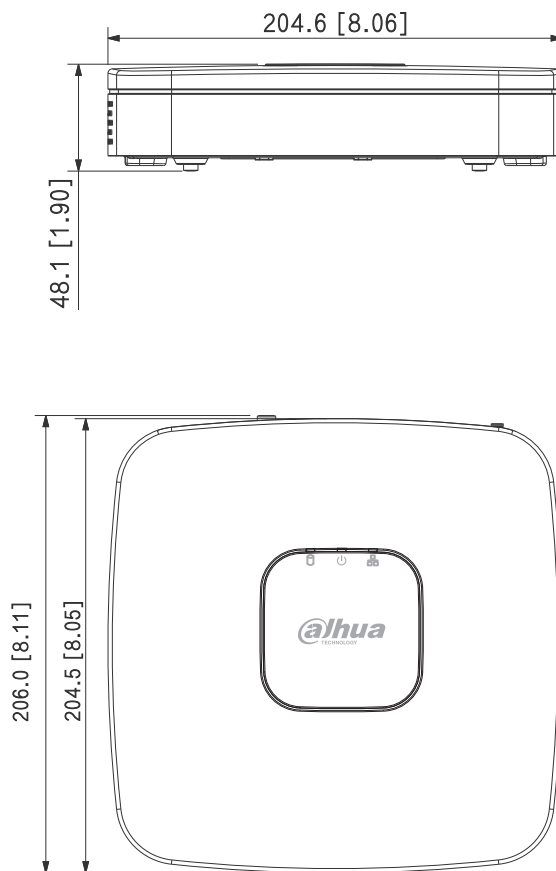

Port

Audio Input	1
Audio Output	1
HDD Interface	1 SATA port, up to 16 TB. The maximum HDD capacity varies with environment temperature
USB	2 rear USB 2.0 ports
HDMI	1
VGA	1
Network Port	1 × RJ-45, 10/100 Mbps self-adaptive Ethernet port

General

Power Supply	12 VDC, 1.5 A
Power Consumption	Total output of NVR is ≤ 10 W (without HDD)
Net Weight	0.42 kg (0.93 lb)
Gross Weight	1.03 kg (2.27 lb)
Product Dimensions	204.6 mm × 206.4 mm × 45.6 mm (8.06" × 8.13" × 1.80") (W × L × H)
Packaging Dimensions	96 mm × 364 mm × 261 mm (3.78" × 14.33" × 10.28") (W × L × H)
Operating Temperature	-10 °C to +55 °C (14 °F to +131 °F)
Operating Humidity	10%–93% (RH)
Installation	Rack or desktop
Certifications	CE: EN62368-1; EN55032; EN55024; EN55035; EN61000-3-2; EN61000-3-3; EN50130-4 FCC: Part 15 Subpart B

Ordering Information

Type	Model	Description
4 Channel NVR	DHI-NVR2104-S3	4 Channel Smart 1U 1HDD Network Video Recorder

Dimensions (mm[inch])

Panels

- |               |                            |
|---------------|----------------------------|
| 1 Ground      | 2 AUDIO OUT, RCA Connector |
| 3 Power Input | 4 Network Port             |
| 5 VGA Port    | 6 AUDIO IN, RCA Connector  |
| 7 HDMI Port   | 8 USB Ports                |