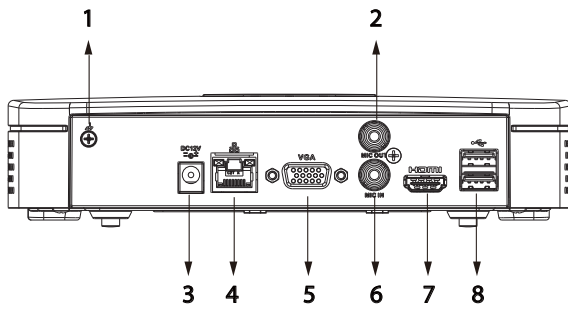

General

Power Supply	12 VDC, 1.5 A
Power Consumption	Total output of NVR is ≤ 10 W (without HDD)
Net Weight	0.42 kg (0.93 lb)
Gross Weight	1.03 kg (2.27 lb)
Product Dimensions	204.6 mm × 206.4 mm × 45.6 mm (8.06" × 8.13" × 1.80") (W × L × H)
Packaging Dimensions	96 mm × 364 mm × 261 mm (3.78" × 14.33" × 10.28") (W × L × H)
Operating Temperature	-10 °C to +55 °C (14 °F to +131 °F)
Operating Humidity	10%–93% (RH)
Installation	Rack or desktop
Certifications	CE: EN62368-1; EN55032; EN55024; EN55035; EN61000-3-2; EN61000-3-3; EN50130-4 FCC: Part 15 Subpart B

Ordering Information

Type	Model	Description
4 Channel NVR	DHI-NVR2104-S3	4 Channel Smart 1U 1HDD Network Video Recorder

Dimensions (mm[inch])

Panels

- |               |                            |
|---------------|----------------------------|
| 1 Ground      | 2 AUDIO OUT, RCA Connector |
| 3 Power Input | 4 Network Port             |
| 5 VGA Port    | 6 AUDIO IN, RCA Connector  |
| 7 HDMI Port   | 8 USB Ports                |