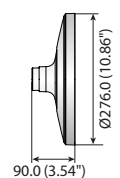

Hanging Mounts

						
	SBP-300HM1	SBP-300HM5 SBP-300HMW5	SBP-300HM6	SBP-300HM7 SBP-300HMW7	SBP-300HM8	SBP-301HMW2
Color	Ivory	Ivory / White	Ivory	Ivory / White	Ivory	Ivory / White
Material	Aluminum	Aluminum	Aluminum	Aluminum	Aluminum	Aluminum
Dimensions	Ø179.0 x 55.0mm (Ø7.05" x 2.17")	Ø154.8 x 47.0mm (Ø6.09" x 1.85")	Ø168.0 x 63.0mm (Ø6.61" x 2.48")	Ø120.0 x 51.5mm (Ø4.72" x 2.03")	Ø138.9 x 50.0 (Ø5.47" x 1.97")	Ø144.0 x 51.0mm (Ø5.67" x 2.01")
Pipe Thread	1-1/2" PF	1-1/2" PF	1-1/2" PF	1-1/2" PF	1-1/2" PF	1.5" NPT
Weight	470g(1.04lb)	200g(0.44 lb)	307g(0.68 lb)	145g(0.32 lb)	178g(0.39 lb)	197g(0.43 lb)

Dimensions

Unit : mm (inch)

					
	SBP-301HM3 SBP-301HMW3	SBP-301HM4	SBP-301HM5	SBP-122HM SBP-122HMW	SBP-201HM SBP-201HMW
Color	Ivory / White	Ivory	Ivory	Ivory / White	Ivory / White
Material	Aluminum	Aluminum	Aluminum	Aluminum	Aluminum
Dimensions	Ø155.1 x 55.0mm (Ø6.11" x 2.17")	Ø137.0 x 47.0mm (Ø5.39" x 1.85")	Ø144.0 x 51.0mm (Ø5.67" x 2.01")	Ø128.2 x 47.0mm (Ø5.05" x 1.85")	Ø205.9 x 75.0mm (Ø8.11" x 2.95")
Pipe Thread	1.5" NPT	1-1/2" PF	1.5" NPT	1-1/2" PF	1-1/2" PF
Weight	270g(0.60 lb)	165g(0.36 lb)	197g(0.43 lb)	159g(0.35 lb)	496g(1.09 lb)

* Design and specifications are subject to change without notice.

* Wisenet is the proprietary brand of Hanwha Techwin formerly known as Samsung Techwin.

Hanging Mounts

				
	SBP-317HM	SBP-329HM	SBP-168HM	SBP-276HM
Color	Ivory	Ivory	Ivory	Ivory
Material	Aluminum	Aluminum	Aluminum	Aluminum
Dimensions (WxHxD)	Ø322 x 90mm (Ø12.68" x 3.54")	Ø336 x 101.5mm (Ø13.23" x 3.99")	Ø191.3 x 124.1mm (Ø7.53" x 4.89")	Ø276.0 x 90.0mm (Ø10.86" x 3.54")
Pipe Thread	1-1/2" PF	1-1/2" PF	1-1/2" PF	1-1/2" PF
Weight	980g (2.15 lb)	1,182g (2.60 lb)	770g (1.69 lb)	830g (1.83 lb)

Dimensions

Unit : mm (inch)

SBP-317HM

SBP-329HM

SBP-168HM

SBP-276HM