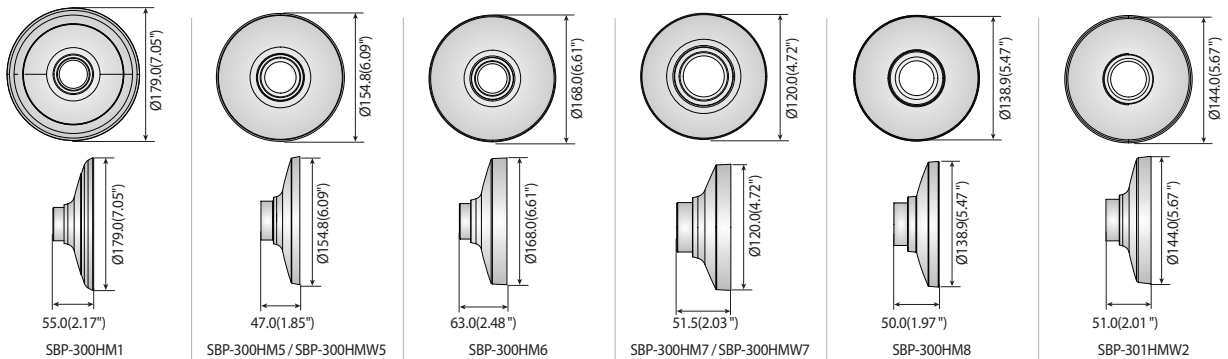

Hanging Mounts

						
	SBP-300HM1	SBP-300HM5 SBP-300HMW5	SBP-300HM6	SBP-300HM7 SBP-300HMW7	SBP-300HM8	SBP-301HMW2
Color	Ivory	Ivory / White	Ivory	Ivory / White	Ivory	Ivory / White
Material	Aluminum	Aluminum	Aluminum	Aluminum	Aluminum	Aluminum
Dimensions	Ø179.0 x 55.0mm (Ø7.05" x 2.17")	Ø154.8 x 47.0mm (Ø6.09" x 1.85")	Ø168.0 x 63.0mm (Ø6.61" x 2.48")	Ø120.0 x 51.5mm (Ø4.72" x 2.03")	Ø138.9 x 50.0 (Ø5.47" x 1.97")	Ø144.0 x 51.0mm (Ø5.67" x 2.01")
Pipe Thread	1-1/2" PF	1-1/2" PF	1-1/2" PF	1-1/2" PF	1-1/2" PF	1.5" NPT
Weight	470g(1.04lb)	200g(0.44 lb)	307g(0.68 lb)	145g(0.32 lb)	178g(0.39 lb)	197g(0.43 lb)

Dimensions

Unit : mm (inch)

					
	SBP-301HM3 SBP-301HMW3	SBP-301HM4	SBP-301HM5	SBP-122HM SBP-122HMW	SBP-201HM SBP-201HMW
Color	Ivory / White	Ivory	Ivory	Ivory / White	Ivory / White
Material	Aluminum	Aluminum	Aluminum	Aluminum	Aluminum
Dimensions	Ø155.1 x 55.0mm (Ø6.11" x 2.17")	Ø137.0 x 47.0mm (Ø5.39" x 1.85")	Ø144.0 x 51.0mm (Ø5.67" x 2.01")	Ø128.2 x 47.0mm (Ø5.05" x 1.85")	Ø205.9 x 75.0mm (Ø8.11" x 2.95")
Pipe Thread	1.5" NPT	1-1/2" PF	1.5" NPT	1-1/2" PF	1-1/2" PF
Weight	270g(0.60 lb)	165g(0.36 lb)	197g(0.43 lb)	159g(0.35 lb)	496g(1.09 lb)

Dimensions

Unit : mm (inch)

* You can find applicable models with accessory selector www.hanwha-security.com/en/products/accessory-selector/

* The latest product information / specification can be found at hanwha-security.com

* Design and specifications are subject to change without notice.

* Wisenet is the proprietary brand of Hanwha Techwin formerly known as Samsung Techwin.

Hanging Mounts

				
	SBP-317HM	SBP-329HM	SBP-168HM	SBP-276HM
Color	Ivory	Ivory	Ivory	Ivory
Material	Aluminum	Aluminum	Aluminum	Aluminum
Dimensions (WxHxD)	Ø322 x 90mm (Ø12.68" x 3.54")	Ø336 x 101.5mm (Ø13.23" x 3.99")	Ø191.3 x 124.1mm (Ø7.53" x 4.89")	Ø276.0 x 90.0mm (Ø10.86" x 3.54")
Pipe Thread	1-1/2" PF	1-1/2" PF	1-1/2" PF	1-1/2" PF
Weight	980g (2.15 lb)	1,182g (2.60 lb)	770g (1.69 lb)	830g (1.83 lb)