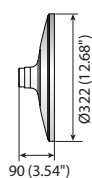

Dimensions

Unit : mm (inch)

					
	SBP-301HM3 SBP-301HMW3	SBP-301HM4	SBP-301HM5	SBP-122HM SBP-122HMW	SBP-201HM SBP-201HMW
Color	Ivory / White	Ivory	Ivory	Ivory / White	Ivory / White
Material	Aluminum	Aluminum	Aluminum	Aluminum	Aluminum
Dimensions	Ø155.1 x 55.0mm (Ø6.11" x 2.17")	Ø137.0 x 47.0mm (Ø5.39" x 1.85")	Ø144.0 x 51.0mm (Ø5.67" x 2.01")	Ø128.2 x 47.0mm (Ø5.05" x 1.85")	Ø205.9 x 75.0mm (Ø8.11" x 2.95")
Pipe Thread	1.5" NPT	1-1/2" PF	1.5" NPT	1-1/2" PF	1-1/2" PF
Weight	270g(0.60 lb)	165g(0.36 lb)	197g(0.43 lb)	159g(0.35 lb)	496g(1.09 lb)

Dimensions

Unit : mm (inch)

* You can find applicable models with accessory selector www.hanwha-security.com/en/products/accessory-selector/

* The latest product information / specification can be found at hanwha-security.com

* Design and specifications are subject to change without notice.

* Wisenet is the proprietary brand of Hanwha Techwin formerly known as Samsung Techwin.

Hanging Mounts

				
	SBP-317HM	SBP-329HM	SBP-168HM	SBP-276HM
Color	Ivory	Ivory	Ivory	Ivory
Material	Aluminum	Aluminum	Aluminum	Aluminum
Dimensions (WxHxD)	Ø322 x 90mm (Ø12.68" x 3.54")	Ø336 x 101.5mm (Ø13.23" x 3.99")	Ø191.3 x 124.1mm (Ø7.53" x 4.89")	Ø276.0 x 90.0mm (Ø10.86" x 3.54")
Pipe Thread	1-1/2" PF	1-1/2" PF	1-1/2" PF	1-1/2" PF
Weight	980g (2.15 lb)	1,182g (2.60 lb)	770g (1.69 lb)	830g (1.83 lb)

Dimensions

Unit : mm (inch)

SBP-317HM

SBP-329HM

SBP-168HM

SBP-276HM