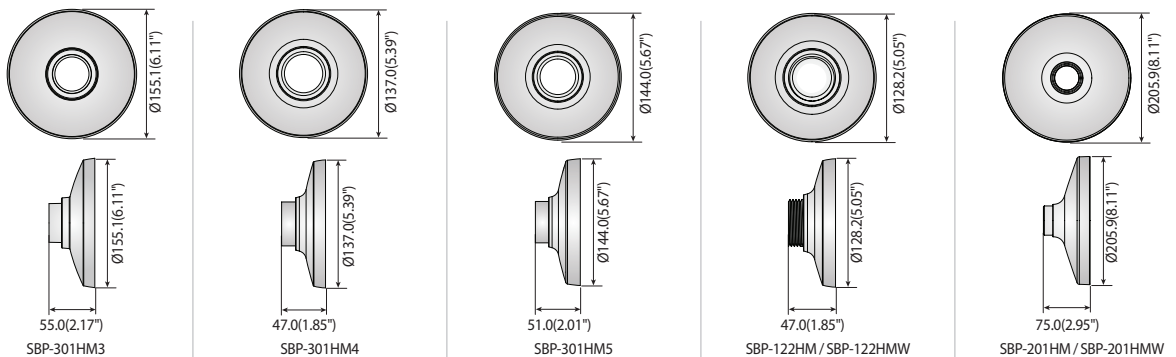

Hanging Mounts

						
	SBP-300HM1	SBP-300HM5 SBP-300HMW5	SBP-300HM6	SBP-300HM7 SBP-300HMW7	SBP-300HM8	SBP-301HMW2
Color	Ivory	Ivory / White	Ivory	Ivory / White	Ivory	Ivory / White
Material	Aluminum	Aluminum	Aluminum	Aluminum	Aluminum	Aluminum
Dimensions	Ø179.0 x 55.0mm (Ø7.05" x 2.17")	Ø154.8 x 47.0mm (Ø6.09" x 1.85")	Ø168.0 x 63.0mm (Ø6.61" x 2.48")	Ø120.0 x 51.5mm (Ø4.72" x 2.03")	Ø138.9 x 50.0 (Ø5.47" x 1.97")	Ø144.0 x 51.0mm (Ø5.67" x 2.01")
Pipe Thread	1-1/2" PF	1-1/2" PF	1-1/2" PF	1-1/2" PF	1-1/2" PF	1.5" NPT
Weight	470g(1.04lb)	200g(0.44 lb)	307g(0.68 lb)	145g(0.32 lb)	178g(0.39 lb)	197g(0.43 lb)

Dimensions

Unit : mm (inch)

					
	SBP-301HM3 SBP-301HMW3	SBP-301HM4	SBP-301HM5	SBP-122HM SBP-122HMW	SBP-201HM SBP-201HMW
Color	Ivory / White	Ivory	Ivory	Ivory / White	Ivory / White
Material	Aluminum	Aluminum	Aluminum	Aluminum	Aluminum
Dimensions	Ø155.1 x 55.0mm (Ø6.11" x 2.17")	Ø137.0 x 47.0mm (Ø5.39" x 1.85")	Ø144.0 x 51.0mm (Ø5.67" x 2.01")	Ø128.2 x 47.0mm (Ø5.05" x 1.85")	Ø205.9 x 75.0mm (Ø8.11" x 2.95")
Pipe Thread	1.5" NPT	1-1/2" PF	1.5" NPT	1-1/2" PF	1-1/2" PF
Weight	270g(0.60 lb)	165g(0.36 lb)	197g(0.43 lb)	159g(0.35 lb)	496g(1.09 lb)

Dimensions

Unit : mm (inch)

* You can find applicable models with accessory selector www.hanwha-security.com/en/products/accessory-selector/

* The latest product information / specification can be found at hanwha-security.com

* Design and specifications are subject to change without notice.

* Wisenet is the proprietary brand of Hanwha Techwin formerly known as Samsung Techwin.

Hanging Mounts

				
	SBP-317HM	SBP-329HM	SBP-168HM	SBP-276HM
Color	Ivory	Ivory	Ivory	Ivory
Material	Aluminum	Aluminum	Aluminum	Aluminum
Dimensions (WxHxD)	Ø322 x 90mm (Ø12.68" x 3.54")	Ø336 x 101.5mm (Ø13.23" x 3.99")	Ø191.3 x 124.1mm (Ø7.53" x 4.89")	Ø276.0 x 90.0mm (Ø10.86" x 3.54")
Pipe Thread	1-1/2" PF	1-1/2" PF	1-1/2" PF	1-1/2" PF
Weight	980g (2.15 lb)	1,182g (2.60 lb)	770g (1.69 lb)	830g (1.83 lb)