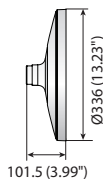

Dimensions

Unit : mm (inch)

					
	SBP-301HM3 SBP-301HMW3	SBP-301HM4	SBP-301HM5	SBP-122HM SBP-122HMW	SBP-201HM SBP-201HMW
Color	Ivory / White	Ivory	Ivory	Ivory / White	Ivory / White
Material	Aluminum	Aluminum	Aluminum	Aluminum	Aluminum
Dimensions	Ø155.1 x 55.0mm (Ø6.11" x 2.17")	Ø137.0 x 47.0mm (Ø5.39" x 1.85")	Ø144.0 x 51.0mm (Ø5.67" x 2.01")	Ø128.2 x 47.0mm (Ø5.05" x 1.85")	Ø205.9 x 75.0mm (Ø8.11" x 2.95")
Pipe Thread	1.5" NPT	1-1/2" PF	1.5" NPT	1-1/2" PF	1-1/2" PF
Weight	270g(0.60 lb)	165g(0.36 lb)	197g(0.43 lb)	159g(0.35 lb)	496g(1.09 lb)

Dimensions

Unit : mm (inch)

* You can find applicable models with accessory selector www.hanwha-security.com/en/products/accessory-selector/

* The latest product information / specification can be found at hanwha-security.com

* Design and specifications are subject to change without notice.

* Wisenet is the proprietary brand of Hanwha Techwin formerly known as Samsung Techwin.

Hanging Mounts

				
	SBP-317HM	SBP-329HM	SBP-168HM	SBP-276HM
Color	Ivory	Ivory	Ivory	Ivory
Material	Aluminum	Aluminum	Aluminum	Aluminum
Dimensions (WxHxD)	Ø322 x 90mm (Ø12.68" x 3.54")	Ø336 x 101.5mm (Ø13.23" x 3.99")	Ø191.3 x 124.1mm (Ø7.53" x 4.89")	Ø276.0 x 90.0mm (Ø10.86" x 3.54")
Pipe Thread	1-1/2" PF	1-1/2" PF	1-1/2" PF	1-1/2" PF
Weight	980g (2.15 lb)	1,182g (2.60 lb)	770g (1.69 lb)	830g (1.83 lb)

Dimensions

Unit : mm (inch)

SBP-317HM

SBP-329HM

SBP-168HM

SBP-276HM