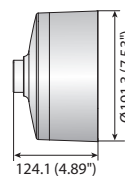

Hanging Mounts

						
	SBP-300HM1	SBP-300HM5 SBP-300HMW5	SBP-300HM6	SBP-300HM7 SBP-300HMW7	SBP-300HM8	SBP-301HMW2
Color	Ivory	Ivory / White	Ivory	Ivory / White	Ivory	Ivory / White
Material	Aluminum	Aluminum	Aluminum	Aluminum	Aluminum	Aluminum
Dimensions	Ø179.0 x 55.0mm (Ø7.05" x 2.17")	Ø154.8 x 47.0mm (Ø6.09" x 1.85")	Ø168.0 x 63.0mm (Ø6.61" x 2.48")	Ø120.0 x 51.5mm (Ø4.72" x 2.03")	Ø138.9 x 50.0 (Ø5.47" x 1.97")	Ø144.0 x 51.0mm (Ø5.67" x 2.01")
Pipe Thread	1-1/2" PF	1-1/2" PF	1-1/2" PF	1-1/2" PF	1-1/2" PF	1.5" NPT
Weight	470g(1.04lb)	200g(0.44 lb)	307g(0.68 lb)	145g(0.32 lb)	178g(0.39 lb)	197g(0.43 lb)

Dimensions

Unit : mm (inch)

					
	SBP-301HM3 SBP-301HMW3	SBP-301HM4	SBP-301HM5	SBP-122HM SBP-122HMW	SBP-201HM SBP-201HMW
Color	Ivory / White	Ivory	Ivory	Ivory / White	Ivory / White
Material	Aluminum	Aluminum	Aluminum	Aluminum	Aluminum
Dimensions	Ø155.1 x 55.0mm (Ø6.11" x 2.17")	Ø137.0 x 47.0mm (Ø5.39" x 1.85")	Ø144.0 x 51.0mm (Ø5.67" x 2.01")	Ø128.2 x 47.0mm (Ø5.05" x 1.85")	Ø205.9 x 75.0mm (Ø8.11" x 2.95")
Pipe Thread	1.5" NPT	1-1/2" PF	1.5" NPT	1-1/2" PF	1-1/2" PF
Weight	270g(0.60 lb)	165g(0.36 lb)	197g(0.43 lb)	159g(0.35 lb)	496g(1.09 lb)

* Design and specifications are subject to change without notice.

* Wisenet is the proprietary brand of Hanwha Techwin formerly known as Samsung Techwin.

Hanging Mounts

				
	SBP-317HM	SBP-329HM	SBP-168HM	SBP-276HM
Color	Ivory	Ivory	Ivory	Ivory
Material	Aluminum	Aluminum	Aluminum	Aluminum
Dimensions (WxHxD)	Ø322 x 90mm (Ø12.68" x 3.54")	Ø336 x 101.5mm (Ø13.23" x 3.99")	Ø191.3 x 124.1mm (Ø7.53" x 4.89")	Ø276.0 x 90.0mm (Ø10.86" x 3.54")
Pipe Thread	1-1/2" PF	1-1/2" PF	1-1/2" PF	1-1/2" PF
Weight	980g (2.15 lb)	1,182g (2.60 lb)	770g (1.69 lb)	830g (1.83 lb)

Dimensions

Unit : mm (inch)

SBP-317HM

SBP-329HM

SBP-168HM

SBP-276HM