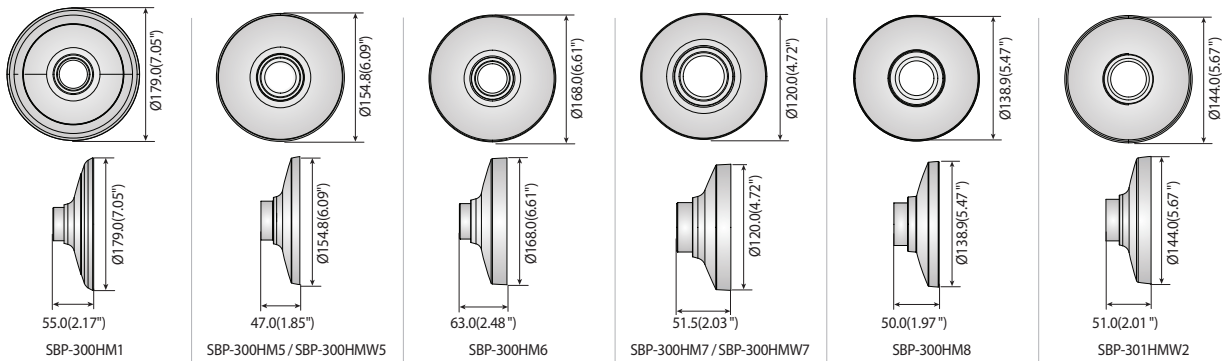

Hanging Mounts

						
	SBP-300HM1	SBP-300HM5 SBP-300HMW5	SBP-300HM6	SBP-300HM7 SBP-300HMW7	SBP-300HM8	SBP-301HMW2
Color	Ivory	Ivory / White	Ivory	Ivory / White	Ivory	Ivory / White
Material	Aluminum	Aluminum	Aluminum	Aluminum	Aluminum	Aluminum
Dimensions	Ø179.0 x 55.0mm (Ø7.05" x 2.17")	Ø154.8 x 47.0mm (Ø6.09" x 1.85")	Ø168.0 x 63.0mm (Ø6.61" x 2.48")	Ø120.0 x 51.5mm (Ø4.72" x 2.03")	Ø138.9 x 50.0 (Ø5.47" x 1.97")	Ø144.0 x 51.0mm (Ø5.67" x 2.01")
Pipe Thread	1-1/2" PF	1-1/2" PF	1-1/2" PF	1-1/2" PF	1-1/2" PF	1.5" NPT
Weight	470g(1.04lb)	200g(0.44 lb)	307g(0.68 lb)	145g(0.32 lb)	178g(0.39 lb)	197g(0.43 lb)

Dimensions

Unit : mm (inch)

					
	SBP-301HM3 SBP-301HMW3	SBP-301HM4	SBP-301HM5	SBP-122HM SBP-122HMW	SBP-201HM SBP-201HMW
Color	Ivory / White	Ivory	Ivory	Ivory / White	Ivory / White
Material	Aluminum	Aluminum	Aluminum	Aluminum	Aluminum
Dimensions	Ø155.1 x 55.0mm (Ø6.11" x 2.17")	Ø137.0 x 47.0mm (Ø5.39" x 1.85")	Ø144.0 x 51.0mm (Ø5.67" x 2.01")	Ø128.2 x 47.0mm (Ø5.05" x 1.85")	Ø205.9 x 75.0mm (Ø8.11" x 2.95")
Pipe Thread	1.5" NPT	1-1/2" PF	1.5" NPT	1-1/2" PF	1-1/2" PF
Weight	270g(0.60 lb)	165g(0.36 lb)	197g(0.43 lb)	159g(0.35 lb)	496g(1.09 lb)

Dimensions

Unit : mm (inch)

* You can find applicable models with accessory selector www.hanwha-security.com/en/products/accessory-selector/

* The latest product information / specification can be found at hanwha-security.com

* Design and specifications are subject to change without notice.

* Wisenet is the proprietary brand of Hanwha Techwin formerly known as Samsung Techwin.

Hanging Mounts

				
	SBP-317HM	SBP-329HM	SBP-168HM	SBP-276HM
Color	Ivory	Ivory	Ivory	Ivory
Material	Aluminum	Aluminum	Aluminum	Aluminum
Dimensions (WxHxD)	Ø322 x 90mm (Ø12.68" x 3.54")	Ø336 x 101.5mm (Ø13.23" x 3.99")	Ø191.3 x 124.1mm (Ø7.53" x 4.89")	Ø276.0 x 90.0mm (Ø10.86" x 3.54")
Pipe Thread	1-1/2" PF	1-1/2" PF	1-1/2" PF	1-1/2" PF
Weight	980g (2.15 lb)	1,182g (2.60 lb)	770g (1.69 lb)	830g (1.83 lb)