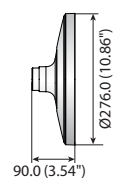

## Dimensions

Unit : mm (inch)

					
	<b>SBP-301HM3 SBP-301HMW3</b>	<b>SBP-301HM4</b>	<b>SBP-301HM5</b>	<b>SBP-122HM SBP-122HMW</b>	<b>SBP-201HM SBP-201HMW</b>
Color	Ivory / White	Ivory	Ivory	Ivory / White	Ivory / White
Material	Aluminum	Aluminum	Aluminum	Aluminum	Aluminum
Dimensions	Ø155.1 x 55.0mm (Ø6.11" x 2.17")	Ø137.0 x 47.0mm (Ø5.39" x 1.85")	Ø144.0 x 51.0mm (Ø5.67" x 2.01")	Ø128.2 x 47.0mm (Ø5.05" x 1.85")	Ø205.9 x 75.0mm (Ø8.11" x 2.95")
Pipe Thread	1.5" NPT	1-1/2" PF	1.5" NPT	1-1/2" PF	1-1/2" PF
Weight	270g(0.60 lb)	165g(0.36 lb)	197g(0.43 lb)	159g(0.35 lb)	496g(1.09 lb)

## Dimensions

Unit : mm (inch)

\* You can find applicable models with accessory selector [www.hanwha-security.com/en/products/accessory-selector/](http://www.hanwha-security.com/en/products/accessory-selector/)

# Hanging Mounts

				
	<b>SBP-317HM</b>	<b>SBP-329HM</b>	<b>SBP-168HM</b>	<b>SBP-276HM</b>
Color	Ivory	Ivory	Ivory	Ivory
Material	Aluminum	Aluminum	Aluminum	Aluminum
Dimensions (WxHxD)	Ø322 x 90mm (Ø12.68" x 3.54")	Ø336 x 101.5mm (Ø13.23" x 3.99")	Ø191.3 x 124.1mm (Ø7.53" x 4.89")	Ø276.0 x 90.0mm (Ø10.86" x 3.54")
Pipe Thread	1-1/2" PF	1-1/2" PF	1-1/2" PF	1-1/2" PF
Weight	980g (2.15 lb)	1,182g (2.60 lb)	770g (1.69 lb)	830g (1.83 lb)

## Dimensions

Unit : mm (inch)

SBP-317HM

SBP-329HM

SBP-168HM

SBP-276HM