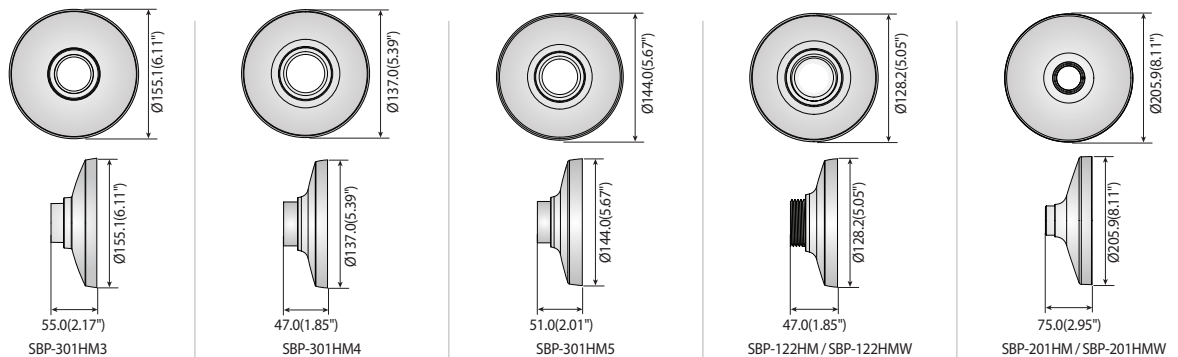

# Hanging Mounts

						
	<b>SBP-300HM1</b>	<b>SBP-300HM5 SBP-300HMW5</b>	<b>SBP-300HM6</b>	<b>SBP-300HM7 SBP-300HMW7</b>	<b>SBP-300HM8</b>	<b>SBP-301HMW2</b>
Color	Ivory	Ivory / White	Ivory	Ivory / White	Ivory	Ivory / White
Material	Aluminum	Aluminum	Aluminum	Aluminum	Aluminum	Aluminum
Dimensions	Ø179.0 x 55.0mm (Ø7.05" x 2.17")	Ø154.8 x 47.0mm (Ø6.09" x 1.85")	Ø168.0 x 63.0mm (Ø6.61" x 2.48")	Ø120.0 x 51.5mm (Ø4.72" x 2.03")	Ø138.9 x 50.0 (Ø5.47" x 1.97")	Ø144.0 x 51.0mm (Ø5.67" x 2.01")
Pipe Thread	1-1/2" PF	1-1/2" PF	1-1/2" PF	1-1/2" PF	1-1/2" PF	1.5" NPT
Weight	470g(1.04lb)	200g(0.44 lb)	307g(0.68 lb)	145g(0.32 lb)	178g(0.39 lb)	197g(0.43 lb)

## Dimensions

Unit : mm (inch)

					
	<b>SBP-301HM3 SBP-301HMW3</b>	<b>SBP-301HM4</b>	<b>SBP-301HM5</b>	<b>SBP-122HM SBP-122HMW</b>	<b>SBP-201HM SBP-201HMW</b>
Color	Ivory / White	Ivory	Ivory	Ivory / White	Ivory / White
Material	Aluminum	Aluminum	Aluminum	Aluminum	Aluminum
Dimensions	Ø155.1 x 55.0mm (Ø6.11" x 2.17")	Ø137.0 x 47.0mm (Ø5.39" x 1.85")	Ø144.0 x 51.0mm (Ø5.67" x 2.01")	Ø128.2 x 47.0mm (Ø5.05" x 1.85")	Ø205.9 x 75.0mm (Ø8.11" x 2.95")
Pipe Thread	1.5" NPT	1-1/2" PF	1.5" NPT	1-1/2" PF	1-1/2" PF
Weight	270g(0.60 lb)	165g(0.36 lb)	197g(0.43 lb)	159g(0.35 lb)	496g(1.09 lb)

## Dimensions

Unit : mm (inch)

\* You can find applicable models with accessory selector [www.hanwha-security.com/en/products/accessory-selector/](http://www.hanwha-security.com/en/products/accessory-selector/)

# Hanging Mounts

				
	<b>SBP-317HM</b>	<b>SBP-329HM</b>	<b>SBP-168HM</b>	<b>SBP-276HM</b>
Color	Ivory	Ivory	Ivory	Ivory
Material	Aluminum	Aluminum	Aluminum	Aluminum
Dimensions (WxHxD)	Ø322 x 90mm (Ø12.68" x 3.54")	Ø336 x 101.5mm (Ø13.23" x 3.99")	Ø191.3 x 124.1mm (Ø7.53" x 4.89")	Ø276.0 x 90.0mm (Ø10.86" x 3.54")
Pipe Thread	1-1/2" PF	1-1/2" PF	1-1/2" PF	1-1/2" PF
Weight	980g (2.15 lb)	1,182g (2.60 lb)	770g (1.69 lb)	830g (1.83 lb)