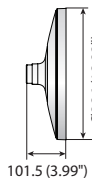

## Dimensions

Unit : mm (inch)

					
	<b>SBP-301HM3 SBP-301HMW3</b>	<b>SBP-301HM4</b>	<b>SBP-301HM5</b>	<b>SBP-122HM SBP-122HMW</b>	<b>SBP-201HM SBP-201HMW</b>
Color	Ivory / White	Ivory	Ivory	Ivory / White	Ivory / White
Material	Aluminum	Aluminum	Aluminum	Aluminum	Aluminum
Dimensions	Ø155.1 x 55.0mm (Ø6.11" x 2.17")	Ø137.0 x 47.0mm (Ø5.39" x 1.85")	Ø144.0 x 51.0mm (Ø5.67" x 2.01")	Ø128.2 x 47.0mm (Ø5.05" x 1.85")	Ø205.9 x 75.0mm (Ø8.11" x 2.95")
Pipe Thread	1.5" NPT	1-1/2" PF	1.5" NPT	1-1/2" PF	1-1/2" PF
Weight	270g(0.60 lb)	165g(0.36 lb)	197g(0.43 lb)	159g(0.35 lb)	496g(1.09 lb)

## Dimensions

Unit : mm (inch)

\* You can find applicable models with accessory selector [www.hanwha-security.com/en/products/accessory-selector/](http://www.hanwha-security.com/en/products/accessory-selector/)

# Hanging Mounts

				
	<b>SBP-317HM</b>	<b>SBP-329HM</b>	<b>SBP-168HM</b>	<b>SBP-276HM</b>
Color	Ivory	Ivory	Ivory	Ivory
Material	Aluminum	Aluminum	Aluminum	Aluminum
Dimensions (WxHxD)	Ø322 x 90mm (Ø12.68" x 3.54")	Ø336 x 101.5mm (Ø13.23" x 3.99")	Ø191.3 x 124.1mm (Ø7.53" x 4.89")	Ø276.0 x 90.0mm (Ø10.86" x 3.54")
Pipe Thread	1-1/2" PF	1-1/2" PF	1-1/2" PF	1-1/2" PF
Weight	980g (2.15 lb)	1,182g (2.60 lb)	770g (1.69 lb)	830g (1.83 lb)

## Dimensions

Unit : mm (inch)

SBP-317HM

SBP-329HM

SBP-168HM

SBP-276HM