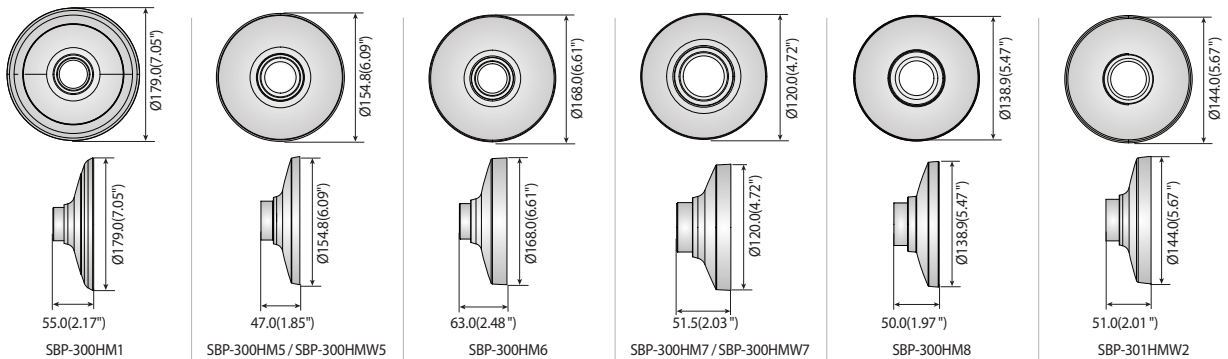

# Hanging Mounts

						
	<b>SBP-300HM1</b>	<b>SBP-300HM5 SBP-300HMW5</b>	<b>SBP-300HM6</b>	<b>SBP-300HM7 SBP-300HMW7</b>	<b>SBP-300HM8</b>	<b>SBP-301HMW2</b>
Color	Ivory	Ivory / White	Ivory	Ivory / White	Ivory	Ivory / White
Material	Aluminum	Aluminum	Aluminum	Aluminum	Aluminum	Aluminum
Dimensions	Ø179.0 x 55.0mm (Ø7.05" x 2.17")	Ø154.8 x 47.0mm (Ø6.09" x 1.85")	Ø168.0 x 63.0mm (Ø6.61" x 2.48")	Ø120.0 x 51.5mm (Ø4.72" x 2.03")	Ø138.9 x 50.0 (Ø5.47" x 1.97")	Ø144.0 x 51.0mm (Ø5.67" x 2.01")
Pipe Thread	1-1/2" PF	1-1/2" PF	1-1/2" PF	1-1/2" PF	1-1/2" PF	1.5" NPT
Weight	470g(1.04lb)	200g(0.44 lb)	307g(0.68 lb)	145g(0.32 lb)	178g(0.39 lb)	197g(0.43 lb)

## Dimensions

Unit : mm (inch)

					
	<b>SBP-301HM3 SBP-301HMW3</b>	<b>SBP-301HM4</b>	<b>SBP-301HM5</b>	<b>SBP-122HM SBP-122HMW</b>	<b>SBP-201HM SBP-201HMW</b>
Color	Ivory / White	Ivory	Ivory	Ivory / White	Ivory / White
Material	Aluminum	Aluminum	Aluminum	Aluminum	Aluminum
Dimensions	Ø155.1 x 55.0mm (Ø6.11" x 2.17")	Ø137.0 x 47.0mm (Ø5.39" x 1.85")	Ø144.0 x 51.0mm (Ø5.67" x 2.01")	Ø128.2 x 47.0mm (Ø5.05" x 1.85")	Ø205.9 x 75.0mm (Ø8.11" x 2.95")
Pipe Thread	1.5" NPT	1-1/2" PF	1.5" NPT	1-1/2" PF	1-1/2" PF
Weight	270g(0.60 lb)	165g(0.36 lb)	197g(0.43 lb)	159g(0.35 lb)	496g(1.09 lb)

## Dimensions

Unit : mm (inch)

\* You can find applicable models with accessory selector [www.hanwha-security.com/en/products/accessory-selector/](http://www.hanwha-security.com/en/products/accessory-selector/)

# Hanging Mounts

				
	<b>SBP-317HM</b>	<b>SBP-329HM</b>	<b>SBP-168HM</b>	<b>SBP-276HM</b>
Color	Ivory	Ivory	Ivory	Ivory
Material	Aluminum	Aluminum	Aluminum	Aluminum
Dimensions (WxHxD)	Ø322 x 90mm (Ø12.68" x 3.54")	Ø336 x 101.5mm (Ø13.23" x 3.99")	Ø191.3 x 124.1mm (Ø7.53" x 4.89")	Ø276.0 x 90.0mm (Ø10.86" x 3.54")
Pipe Thread	1-1/2" PF	1-1/2" PF	1-1/2" PF	1-1/2" PF
Weight	980g (2.15 lb)	1,182g (2.60 lb)	770g (1.69 lb)	830g (1.83 lb)