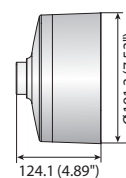

## Dimensions

Unit : mm (inch)

					
	<b>SBP-301HM3 SBP-301HMW3</b>	<b>SBP-301HM4</b>	<b>SBP-301HM5</b>	<b>SBP-122HM SBP-122HMW</b>	<b>SBP-201HM SBP-201HMW</b>
Color	Ivory / White	Ivory	Ivory	Ivory / White	Ivory / White
Material	Aluminum	Aluminum	Aluminum	Aluminum	Aluminum
Dimensions	Ø155.1 x 55.0mm (Ø6.11" x 2.17")	Ø137.0 x 47.0mm (Ø5.39" x 1.85")	Ø144.0 x 51.0mm (Ø5.67" x 2.01")	Ø128.2 x 47.0mm (Ø5.05" x 1.85")	Ø205.9 x 75.0mm (Ø8.11" x 2.95")
Pipe Thread	1.5" NPT	1-1/2" PF	1.5" NPT	1-1/2" PF	1-1/2" PF
Weight	270g(0.60 lb)	165g(0.36 lb)	197g(0.43 lb)	159g(0.35 lb)	496g(1.09 lb)

# Hanging Mounts

				
	<b>SBP-317HM</b>	<b>SBP-329HM</b>	<b>SBP-168HM</b>	<b>SBP-276HM</b>
Color	Ivory	Ivory	Ivory	Ivory
Material	Aluminum	Aluminum	Aluminum	Aluminum
Dimensions (WxHxD)	Ø322 x 90mm (Ø12.68" x 3.54")	Ø336 x 101.5mm (Ø13.23" x 3.99")	Ø191.3 x 124.1mm (Ø7.53" x 4.89")	Ø276.0 x 90.0mm (Ø10.86" x 3.54")
Pipe Thread	1-1/2" PF	1-1/2" PF	1-1/2" PF	1-1/2" PF
Weight	980g (2.15 lb)	1,182g (2.60 lb)	770g (1.69 lb)	830g (1.83 lb)

## Dimensions

Unit : mm (inch)

SBP-317HM

SBP-329HM

SBP-168HM

SBP-276HM