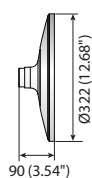

Hanging Mounts

	SBP-317HM	SBP-329HM	SBP-168HM	SBP-276HM
Color	Ivory	Ivory	Ivory	Ivory
Material	Aluminum	Aluminum	Aluminum	Aluminum
Dimensions (WxHxD)	Ø322 x 90mm (Ø12.68" x 3.54")	Ø336 x 101.5mm (Ø13.23" x 3.99")	Ø191.3 x 124.1mm (Ø7.53" x 4.89")	Ø276.0 x 90.0mm (Ø10.86" x 3.54")
Pipe Thread	1-1/2" PF	1-1/2" PF	1-1/2" PF	1-1/2" PF
Weight	980g (2.15 lb)	1,182g (2.60 lb)	770g (1.69 lb)	830g (1.83 lb)

* You can find applicable models with accessory selector www.hanwha-security.com/en/products/accessory-selector/
* The latest product information / specification can be found at hanwha-security.com
* Design and specifications are subject to change without notice.
* Wisenet is the proprietary brand of Hanwha Techwin formerly known as Samsung Techwin.

Dimensions

Unit : mm (inch)

SBP-317HM