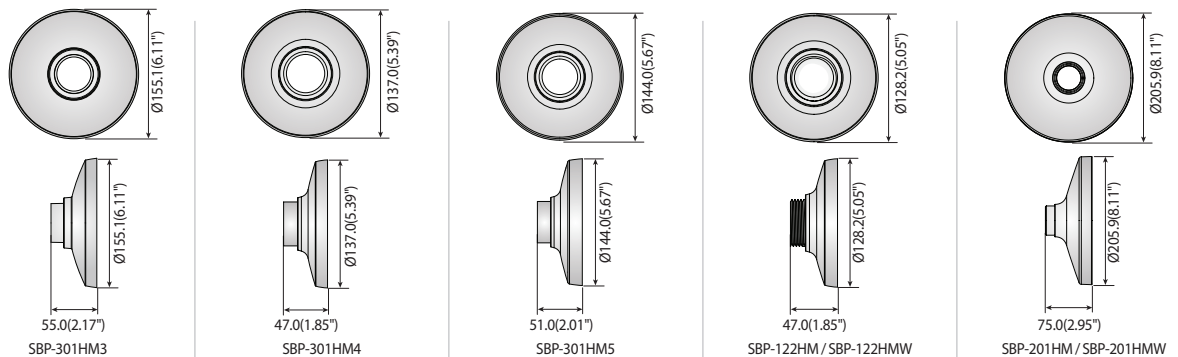

Hanging Mounts

						
	SBP-300HM1	SBP-300HM5 SBP-300HMW5	SBP-300HM6	SBP-300HM7 SBP-300HMW7	SBP-300HM8	SBP-301HMW2
Color	Ivory	Ivory / White	Ivory	Ivory / White	Ivory	Ivory / White
Material	Aluminum	Aluminum	Aluminum	Aluminum	Aluminum	Aluminum
Dimensions	Ø179.0 x 55.0mm (Ø7.05" x 2.17")	Ø154.8 x 47.0mm (Ø6.09" x 1.85")	Ø168.0 x 63.0mm (Ø6.61" x 2.48")	Ø120.0 x 51.5mm (Ø4.72" x 2.03")	Ø138.9 x 50.0 (Ø5.47" x 1.97")	Ø144.0 x 51.0mm (Ø5.67" x 2.01")
Pipe Thread	1-1/2" PF	1-1/2" PF	1-1/2" PF	1-1/2" PF	1-1/2" PF	1.5" NPT
Weight	470g(1.04lb)	200g(0.44 lb)	307g(0.68 lb)	145g(0.32 lb)	178g(0.39 lb)	197g(0.43 lb)

Dimensions

Unit : mm (inch)

					
	SBP-301HM3 SBP-301HMW3	SBP-301HM4	SBP-301HM5	SBP-122HM SBP-122HMW	SBP-201HM SBP-201HMW
Color	Ivory / White	Ivory	Ivory	Ivory / White	Ivory / White
Material	Aluminum	Aluminum	Aluminum	Aluminum	Aluminum
Dimensions	Ø155.1 x 55.0mm (Ø6.11" x 2.17")	Ø137.0 x 47.0mm (Ø5.39" x 1.85")	Ø144.0 x 51.0mm (Ø5.67" x 2.01")	Ø128.2 x 47.0mm (Ø5.05" x 1.85")	Ø205.9 x 75.0mm (Ø8.11" x 2.95")
Pipe Thread	1.5" NPT	1-1/2" PF	1.5" NPT	1-1/2" PF	1-1/2" PF
Weight	270g(0.60 lb)	165g(0.36 lb)	197g(0.43 lb)	159g(0.35 lb)	496g(1.09 lb)

Dimensions

Unit : mm (inch)

* You can find applicable models with accessory selector www.hanwha-security.com/en/products/accessory-selector/

* The latest product information / specification can be found at hanwha-security.com

* Design and specifications are subject to change without notice.

* Wisenet is the proprietary brand of Hanwha Techwin formerly known as Samsung Techwin.

Hanging Mounts

				
	SBP-317HM	SBP-329HM	SBP-168HM	SBP-276HM
Color	Ivory	Ivory	Ivory	Ivory
Material	Aluminum	Aluminum	Aluminum	Aluminum
Dimensions (WxHxD)	Ø322 x 90mm (Ø12.68" x 3.54")	Ø336 x 101.5mm (Ø13.23" x 3.99")	Ø191.3 x 124.1mm (Ø7.53" x 4.89")	Ø276.0 x 90.0mm (Ø10.86" x 3.54")
Pipe Thread	1-1/2" PF	1-1/2" PF	1-1/2" PF	1-1/2" PF
Weight	980g (2.15 lb)	1,182g (2.60 lb)	770g (1.69 lb)	830g (1.83 lb)