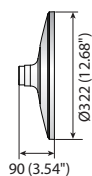

Dimensions

Unit : mm (inch)

					
	SBP-301HM3 SBP-301HMW3	SBP-301HM4	SBP-301HM5	SBP-122HM SBP-122HMW	SBP-201HM SBP-201HMW
Color	Ivory / White	Ivory	Ivory	Ivory / White	Ivory / White
Material	Aluminum	Aluminum	Aluminum	Aluminum	Aluminum
Dimensions	Ø155.1 x 55.0mm (Ø6.11" x 2.17")	Ø137.0 x 47.0mm (Ø5.39" x 1.85")	Ø144.0 x 51.0mm (Ø5.67" x 2.01")	Ø128.2 x 47.0mm (Ø5.05" x 1.85")	Ø205.9 x 75.0mm (Ø8.11" x 2.95")
Pipe Thread	1.5" NPT	1-1/2" PF	1.5" NPT	1-1/2" PF	1-1/2" PF
Weight	270g(0.60 lb)	165g(0.36 lb)	197g(0.43 lb)	159g(0.35 lb)	496g(1.09 lb)

Dimensions

Unit : mm (inch)

* You can find applicable models with accessory selector www.hanwha-security.com/en/products/accessory-selector/

* The latest product information / specification can be found at hanwha-security.com

* Design and specifications are subject to change without notice.

* Wisenet is the proprietary brand of Hanwha Techwin formerly known as Samsung Techwin.

Hanging Mounts

				
	SBP-317HM	SBP-329HM	SBP-168HM	SBP-276HM
Color	Ivory	Ivory	Ivory	Ivory
Material	Aluminum	Aluminum	Aluminum	Aluminum
Dimensions (WxHxD)	Ø322 x 90mm (Ø12.68" x 3.54")	Ø336 x 101.5mm (Ø13.23" x 3.99")	Ø191.3 x 124.1mm (Ø7.53" x 4.89")	Ø276.0 x 90.0mm (Ø10.86" x 3.54")
Pipe Thread	1-1/2" PF	1-1/2" PF	1-1/2" PF	1-1/2" PF
Weight	980g (2.15 lb)	1,182g (2.60 lb)	770g (1.69 lb)	830g (1.83 lb)

Dimensions

Unit : mm (inch)

SBP-317HM

SBP-329HM

SBP-168HM

SBP-276HM