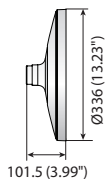

Dimensions

Unit : mm (inch)

					
	SBP-301HM3 SBP-301HMW3	SBP-301HM4	SBP-301HM5	SBP-122HM SBP-122HMW	SBP-201HM SBP-201HMW
Color	Ivory / White	Ivory	Ivory	Ivory / White	Ivory / White
Material	Aluminum	Aluminum	Aluminum	Aluminum	Aluminum
Dimensions	Ø155.1 x 55.0mm (Ø6.11" x 2.17")	Ø137.0 x 47.0mm (Ø5.39" x 1.85")	Ø144.0 x 51.0mm (Ø5.67" x 2.01")	Ø128.2 x 47.0mm (Ø5.05" x 1.85")	Ø205.9 x 75.0mm (Ø8.11" x 2.95")
Pipe Thread	1.5" NPT	1-1/2" PF	1.5" NPT	1-1/2" PF	1-1/2" PF
Weight	270g(0.60 lb)	165g(0.36 lb)	197g(0.43 lb)	159g(0.35 lb)	496g(1.09 lb)

Dimensions

Unit : mm (inch)

* You can find applicable models with accessory selector www.hanwha-security.com/en/products/accessory-selector/

* The latest product information / specification can be found at hanwha-security.com

* Design and specifications are subject to change without notice.

* Wisenet is the proprietary brand of Hanwha Techwin formerly known as Samsung Techwin.

Hanging Mounts

				
	SBP-317HM	SBP-329HM	SBP-168HM	SBP-276HM
Color	Ivory	Ivory	Ivory	Ivory
Material	Aluminum	Aluminum	Aluminum	Aluminum
Dimensions (WxHxD)	Ø322 x 90mm (Ø12.68" x 3.54")	Ø336 x 101.5mm (Ø13.23" x 3.99")	Ø191.3 x 124.1mm (Ø7.53" x 4.89")	Ø276.0 x 90.0mm (Ø10.86" x 3.54")
Pipe Thread	1-1/2" PF	1-1/2" PF	1-1/2" PF	1-1/2" PF
Weight	980g (2.15 lb)	1,182g (2.60 lb)	770g (1.69 lb)	830g (1.83 lb)

Dimensions

Unit : mm (inch)

SBP-317HM

SBP-329HM

SBP-168HM

SBP-276HM