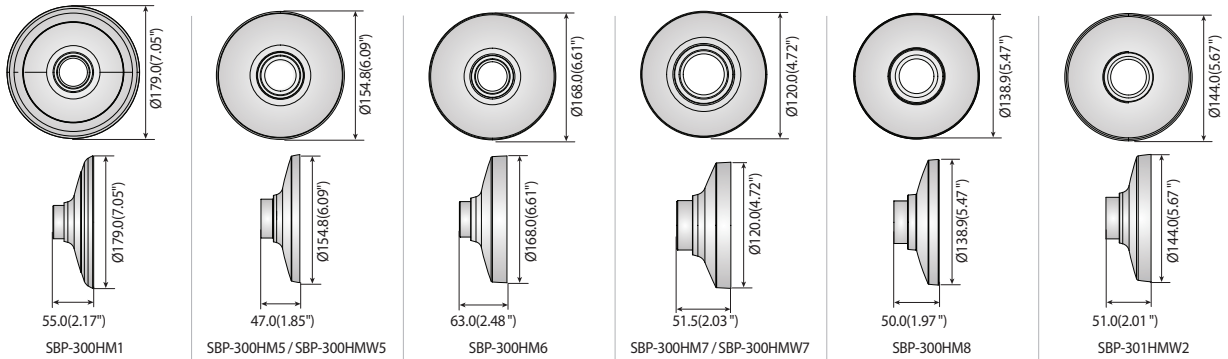

Hanging Mounts

						
	SBP-300HM1	SBP-300HM5 SBP-300HMW5	SBP-300HM6	SBP-300HM7 SBP-300HMW7	SBP-300HM8	SBP-301HMW2
Color	Ivory	Ivory / White	Ivory	Ivory / White	Ivory	Ivory / White
Material	Aluminum	Aluminum	Aluminum	Aluminum	Aluminum	Aluminum
Dimensions	Ø179.0 x 55.0mm (Ø7.05" x 2.17")	Ø154.8 x 47.0mm (Ø6.09" x 1.85")	Ø168.0 x 63.0mm (Ø6.61" x 2.48")	Ø120.0 x 51.5mm (Ø4.72" x 2.03")	Ø138.9 x 50.0 (Ø5.47" x 1.97")	Ø144.0 x 51.0mm (Ø5.67" x 2.01")
Pipe Thread	1-1/2" PF	1-1/2" PF	1-1/2" PF	1-1/2" PF	1-1/2" PF	1.5" NPT
Weight	470g(1.04lb)	200g(0.44 lb)	307g(0.68 lb)	145g(0.32 lb)	178g(0.39 lb)	197g(0.43 lb)

Dimensions

Unit : mm (inch)

					
	SBP-301HM3 SBP-301HMW3	SBP-301HM4	SBP-301HM5	SBP-122HM SBP-122HMW	SBP-201HM SBP-201HMW
Color	Ivory / White	Ivory	Ivory	Ivory / White	Ivory / White
Material	Aluminum	Aluminum	Aluminum	Aluminum	Aluminum
Dimensions	Ø155.1 x 55.0mm (Ø6.11" x 2.17")	Ø137.0 x 47.0mm (Ø5.39" x 1.85")	Ø144.0 x 51.0mm (Ø5.67" x 2.01")	Ø128.2 x 47.0mm (Ø5.05" x 1.85")	Ø205.9 x 75.0mm (Ø8.11" x 2.95")
Pipe Thread	1.5" NPT	1-1/2" PF	1.5" NPT	1-1/2" PF	1-1/2" PF
Weight	270g(0.60 lb)	165g(0.36 lb)	197g(0.43 lb)	159g(0.35 lb)	496g(1.09 lb)

Dimensions

Unit : mm (inch)

* You can find applicable models with accessory selector www.hanwha-security.com/en/products/accessory-selector/

* The latest product information / specification can be found at hanwha-security.com

* Design and specifications are subject to change without notice.

* Wisenet is the proprietary brand of Hanwha Techwin formerly known as Samsung Techwin.

Hanging Mounts

				
	SBP-317HM	SBP-329HM	SBP-168HM	SBP-276HM
Color	Ivory	Ivory	Ivory	Ivory
Material	Aluminum	Aluminum	Aluminum	Aluminum
Dimensions (WxHxD)	Ø322 x 90mm (Ø12.68" x 3.54")	Ø336 x 101.5mm (Ø13.23" x 3.99")	Ø191.3 x 124.1mm (Ø7.53" x 4.89")	Ø276.0 x 90.0mm (Ø10.86" x 3.54")
Pipe Thread	1-1/2" PF	1-1/2" PF	1-1/2" PF	1-1/2" PF
Weight	980g (2.15 lb)	1,182g (2.60 lb)	770g (1.69 lb)	830g (1.83 lb)