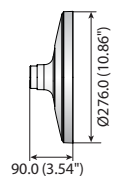

Hanging Mounts

						
	SBP-300HM1	SBP-300HM5 SBP-300HMW5	SBP-300HM6	SBP-300HM7 SBP-300HMW7	SBP-300HM8	SBP-301HMW2
Color	Ivory	Ivory / White	Ivory	Ivory / White	Ivory	Ivory / White
Material	Aluminum	Aluminum	Aluminum	Aluminum	Aluminum	Aluminum
Dimensions	Ø179.0 x 55.0mm (Ø7.05" x 2.17")	Ø154.8 x 47.0mm (Ø6.09" x 1.85")	Ø168.0 x 63.0mm (Ø6.61" x 2.48")	Ø120.0 x 51.5mm (Ø4.72" x 2.03")	Ø138.9 x 50.0 (Ø5.47" x 1.97")	Ø144.0 x 51.0mm (Ø5.67" x 2.01")
Pipe Thread	1-1/2" PF	1-1/2" PF	1-1/2" PF	1-1/2" PF	1-1/2" PF	1.5" NPT
Weight	470g(1.04lb)	200g(0.44 lb)	307g(0.68 lb)	145g(0.32 lb)	178g(0.39 lb)	197g(0.43 lb)

Dimensions

Unit : mm (inch)

					
	SBP-301HM3 SBP-301HMW3	SBP-301HM4	SBP-301HM5	SBP-122HM SBP-122HMW	SBP-201HM SBP-201HMW
Color	Ivory / White	Ivory	Ivory	Ivory / White	Ivory / White
Material	Aluminum	Aluminum	Aluminum	Aluminum	Aluminum
Dimensions	Ø155.1 x 55.0mm (Ø6.11" x 2.17")	Ø137.0 x 47.0mm (Ø5.39" x 1.85")	Ø144.0 x 51.0mm (Ø5.67" x 2.01")	Ø128.2 x 47.0mm (Ø5.05" x 1.85")	Ø205.9 x 75.0mm (Ø8.11" x 2.95")
Pipe Thread	1.5" NPT	1-1/2" PF	1.5" NPT	1-1/2" PF	1-1/2" PF
Weight	270g(0.60 lb)	165g(0.36 lb)	197g(0.43 lb)	159g(0.35 lb)	496g(1.09 lb)

* Design and specifications are subject to change without notice.

* Wisenet is the proprietary brand of Hanwha Techwin formerly known as Samsung Techwin.

Hanging Mounts

				
	SBP-317HM	SBP-329HM	SBP-168HM	SBP-276HM
Color	Ivory	Ivory	Ivory	Ivory
Material	Aluminum	Aluminum	Aluminum	Aluminum
Dimensions (WxHxD)	Ø322 x 90mm (Ø12.68" x 3.54")	Ø336 x 101.5mm (Ø13.23" x 3.99")	Ø191.3 x 124.1mm (Ø7.53" x 4.89")	Ø276.0 x 90.0mm (Ø10.86" x 3.54")
Pipe Thread	1-1/2" PF	1-1/2" PF	1-1/2" PF	1-1/2" PF
Weight	980g (2.15 lb)	1,182g (2.60 lb)	770g (1.69 lb)	830g (1.83 lb)

Dimensions

Unit : mm (inch)

SBP-317HM

SBP-329HM

SBP-168HM

SBP-276HM