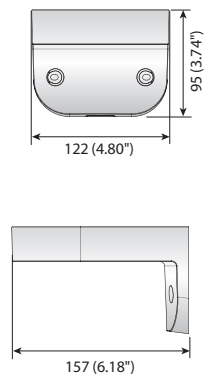

# Wall Mounts

				
	Wall Mount	Wall Mount	Wall Mount	Wall Mount
	<b>SBP-137WM / SBP-137WMW</b>	<b>SBP-137WM1 / SBP-137WMW1</b>	<b>SBP-120WM / SBP-120WMW</b>	<b>SBP-125WMW</b>
Materials	Aluminum / Plastic		Plastic	Aluminum, Plastic
Dimensions (WxHxD)	148.5 x 104.5 x 178.2mm (5.84" x 4.11" x 7.01")		122 x 95 x 157mm (4.80" x 3.74" x 6.18")	126.5 x 160.0 x 104.5mm (5.0" x 6.3" x 4.1")
Pipe Thread	-		-	-
Weight	440g (0.97 lb)		175g (0.39 lb)	425g (0.94lb)
Color	Ivory	White	Ivory	White

## Dimensions

Unit : mm (inch)

SBP-137WM / SBP-137WMW / SBP-137WM1 / SBP-137WMW1

SBP-120WM / SBP-120WMW

SBP-125WMW