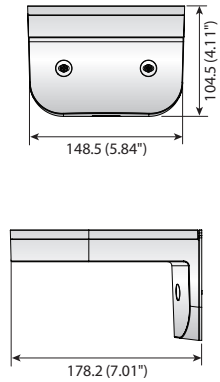

# Wall Mounts

				
	Wall Mount	Wall Mount	Wall Mount	Wall Mount
	<b>SBP-137WM / SBP-137WMW</b>	<b>SBP-137WM1 / SBP-137WMW1</b>	<b>SBP-120WM / SBP-120WMW</b>	<b>SBP-125WMW</b>
Materials	Aluminum / Plastic		Plastic	Aluminum, Plastic
Dimensions (WxHxD)	148.5 x 104.5 x 178.2mm (5.84" x 4.11" x 7.01")		122 x 95 x 157mm (4.80" x 3.74" x 6.18")	126.5 x 160.0 x 104.5mm (5.0" x 6.3" x 4.1")
Pipe Thread	-		-	-
Weight	440g (0.97 lb)		175g (0.39 lb)	425g (0.94lb)
Color	Ivory	White	Ivory	White

## Dimensions

Unit : mm (inch)

SBP-137WM / SBP-137WMW / SBP-137WM1 / SBP-137WMW1

SBP-120WM / SBP-120WMW

SBP-125WMW