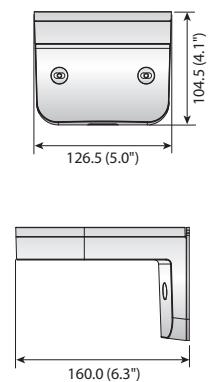

# Wall Mounts

				
	Wall Mount	Wall Mount	Wall Mount	Wall Mount
	<b>SBP-137WM / SBP-137WMW</b>	<b>SBP-137WM1 / SBP-137WMW1</b>	<b>SBP-120WM / SBP-120WMW</b>	<b>SBP-125WMW</b>
Materials	Aluminum / Plastic		Plastic	Aluminum, Plastic
Dimensions (WxHxD)	148.5 x 104.5 x 178.2mm (5.84" x 4.11" x 7.01")		122 x 95 x 157mm (4.80" x 3.74" x 6.18")	126.5 x 160.0 x 104.5mm (5.0" x 6.3" x 4.1")
Pipe Thread	-		-	-
Weight	440g (0.97 lb)		175g (0.39 lb)	425g (0.94lb)
Color	Ivory	White	Ivory	White

## Dimensions

Unit : mm (inch)

SBP-137WM / SBP-137WMW / SBP-137WM1 / SBP-137WMW1

SBP-120WM / SBP-120WMW

SBP-125WMW