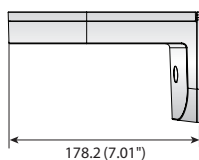

Wall Mounts

| | | | | |
|--------------------|---|---|--|---|
| |  |  |  |  |
| | Wall Mount | Wall Mount | Wall Mount | Wall Mount |
| | SBP-137WM / SBP-137WMW | SBP-137WM1 | SBP-120WM / SBP-120WMW | SBP-125WMW |
| Materials | Aluminum / Plastic | | Plastic | Aluminum, Plastic |
| Dimensions (WxHxD) | 148.5 x 104.5 x 178.2mm (5.84" x 4.11" x 7.01") | | 122 x 95 x 157mm (4.80" x 3.74" x 6.18") | 126.5 x 160.0 x 104.5mm (5.0" x 6.3" x 4.1") |
| Pipe Thread | - | | | |
| Weight | 440g (0.97 lb) | | 175g (0.39 lb) | 425g (0.94lb) |
| Color | Ivory White | Ivory | Ivory White | White |

Dimensions

Unit : mm (inch)

SBP-137WM / SBP-137WMW

SBP-137WM1

SBP-120WM / SBP-120WMW

SBP-125WMW