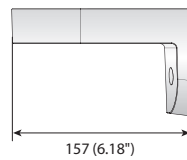

Wall Mounts

| | | | | |
|--------------------|---|---|--|---|
| |  |  |  |  |
| | Wall Mount | Wall Mount | Wall Mount | Wall Mount |
| | SBP-137WM / SBP-137WMW | SBP-137WM1 | SBP-120WM / SBP-120WMW | SBP-125WMW |
| Materials | Aluminum / Plastic | | Plastic | Aluminum, Plastic |
| Dimensions (WxHxD) | 148.5 x 104.5 x 178.2mm (5.84" x 4.11" x 7.01") | | 122 x 95 x 157mm (4.80" x 3.74" x 6.18") | 126.5 x 160.0 x 104.5mm (5.0" x 6.3" x 4.1") |
| Pipe Thread | - | | | |
| Weight | 440g (0.97 lb) | | 175g (0.39 lb) | 425g (0.94lb) |
| Color | Ivory White | Ivory | Ivory White | White |

Dimensions

Unit : mm (inch)

SBP-137WM / SBP-137WMW

SBP-137WM1

SBP-120WM / SBP-120WMW

SBP-125WMW