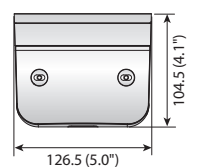

Wall Mounts

| | | | | |
|--------------------|---|---|--|---|
| |  |  |  |  |
| | Wall Mount | Wall Mount | Wall Mount | Wall Mount |
| | SBP-137WM / SBP-137WMW | SBP-137WM1 | SBP-120WM / SBP-120WMW | SBP-125WMW |
| Materials | Aluminum / Plastic | | Plastic | Aluminum, Plastic |
| Dimensions (WxHxD) | 148.5 x 104.5 x 178.2mm (5.84" x 4.11" x 7.01") | | 122 x 95 x 157mm (4.80" x 3.74" x 6.18") | 126.5 x 160.0 x 104.5mm (5.0" x 6.3" x 4.1") |
| Pipe Thread | - | | | |
| Weight | 440g (0.97 lb) | | 175g (0.39 lb) | 425g (0.94lb) |
| Color | Ivory White | Ivory | Ivory White | White |

Dimensions

Unit : mm (inch)

SBP-137WM / SBP-137WMW

SBP-137WM1

SBP-120WM / SBP-120WMW

SBP-125WMW