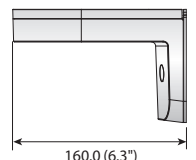

Wall Mounts

| | | | | |
|--------------------|---|---|--|---|
| |  |  |  |  |
| | Wall Mount | Wall Mount | Wall Mount | Wall Mount |
| | SBP-137WM / SBP-137WMW | SBP-137WM1 | SBP-120WM / SBP-120WMW | SBP-125WMW |
| Materials | Aluminum / Plastic | | Plastic | Aluminum, Plastic |
| Dimensions (WxHxD) | 148.5 x 104.5 x 178.2mm (5.84" x 4.11" x 7.01") | | 122 x 95 x 157mm (4.80" x 3.74" x 6.18") | 126.5 x 160.0 x 104.5mm (5.0" x 6.3" x 4.1") |
| Pipe Thread | - | | | |
| Weight | 440g (0.97 lb) | | 175g (0.39 lb) | 425g (0.94lb) |
| Color | Ivory White | Ivory | Ivory White | White |

Dimensions

Unit : mm (inch)

SBP-137WM / SBP-137WMW

SBP-137WM1

SBP-120WM / SBP-120WMW

SBP-125WMW