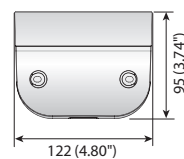

Wall Mounts

| | | | | |
|--------------------|---|---|--|---|
| |  |  |  |  |
| | Wall Mount | Wall Mount | Wall Mount | Wall Mount |
| | SBP-137WM / SBP-137WMW | SBP-137WM1 | SBP-120WM / SBP-120WMW | SBP-125WMW |
| Materials | Aluminum / Plastic | | Plastic | Aluminum, Plastic |
| Dimensions (WxHxD) | 148.5 x 104.5 x 178.2mm (5.84" x 4.11" x 7.01") | | 122 x 95 x 157mm (4.80" x 3.74" x 6.18") | 126.5 x 160.0 x 104.5mm (5.0" x 6.3" x 4.1") |
| Pipe Thread | - | | | |
| Weight | 440g (0.97 lb) | | 175g (0.39 lb) | 425g (0.94lb) |
| Color | Ivory White | Ivory | Ivory White | White |

Dimensions

Unit : mm (inch)

SBP-137WM / SBP-137WMW

SBP-137WM1

SBP-120WM / SBP-120WMW

SBP-125WMW