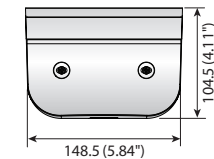

Wall Mounts

| | | | | |
|--------------------|---|---|--|---|
| |  |  |  |  |
| | Wall Mount | Wall Mount | Wall Mount | Wall Mount |
| | SBP-137WM / SBP-137WMW | SBP-137WM1 | SBP-120WM / SBP-120WMW | SBP-125WMW |
| Materials | Aluminum / Plastic | | Plastic | Aluminum, Plastic |
| Dimensions (WxHxD) | 148.5 x 104.5 x 178.2mm (5.84" x 4.11" x 7.01") | | 122 x 95 x 157mm (4.80" x 3.74" x 6.18") | 126.5 x 160.0 x 104.5mm (5.0" x 6.3" x 4.1") |
| Pipe Thread | - | | | |
| Weight | 440g (0.97 lb) | | 175g (0.39 lb) | 425g (0.94lb) |
| Color | Ivory White | Ivory | Ivory White | White |

Dimensions

Unit : mm (inch)

SBP-137WM / SBP-137WMW

SBP-137WM1

SBP-120WM / SBP-120WMW

SBP-125WMW