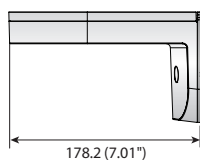

Wall Mounts

| | | | | |
|--------------------|---|---|--|---|
| |  |  |  |  |
| | Wall Mount | Wall Mount | Wall Mount | Wall Mount |
| | SBP-137WM / SBP-137WMW | SBP-137WM1 | SBP-120WM / SBP-120WMW | SBP-125WMW |
| Materials | Aluminum / Plastic | | Plastic | Aluminum, Plastic |
| Dimensions (WxHxD) | 148.5 x 104.5 x 178.2mm (5.84" x 4.11" x 7.01") | | 122 x 95 x 157mm (4.80" x 3.74" x 6.18") | 126.5 x 160.0 x 104.5mm (5.0" x 6.3" x 4.1") |
| Pipe Thread | - | | | |
| Weight | 440g (0.97 lb) | | 175g (0.39 lb) | 425g (0.94lb) |
| Color | Ivory White | Ivory | Ivory White | White |

Dimensions

Unit : mm (inch)

SBP-137WM / SBP-137WMW

SBP-137WM1

SBP-120WM / SBP-120WMW

SBP-125WMW