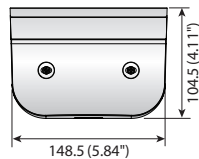

Wall Mounts

| | | | | |
|--------------------|---|---|--|---|
| |  |  |  |  |
| | Wall Mount | Wall Mount | Wall Mount | Wall Mount |
| | SBP-137WM / SBP-137WMW | SBP-137WM1 | SBP-120WM / SBP-120WMW | SBP-125WMW |
| Materials | Aluminum / Plastic | | Plastic | Aluminum, Plastic |
| Dimensions (WxHxD) | 148.5 x 104.5 x 178.2mm (5.84" x 4.11" x 7.01") | | 122 x 95 x 157mm (4.80" x 3.74" x 6.18") | 126.5 x 160.0 x 104.5mm (5.0" x 6.3" x 4.1") |
| Pipe Thread | - | | | |
| Weight | 440g (0.97 lb) | | 175g (0.39 lb) | 425g (0.94lb) |
| Color | Ivory White | Ivory | Ivory White | White |

Dimensions

Unit : mm (inch)

SBP-137WM / SBP-137WMW

SBP-137WM1

SBP-120WM / SBP-120WMW

SBP-125WMW